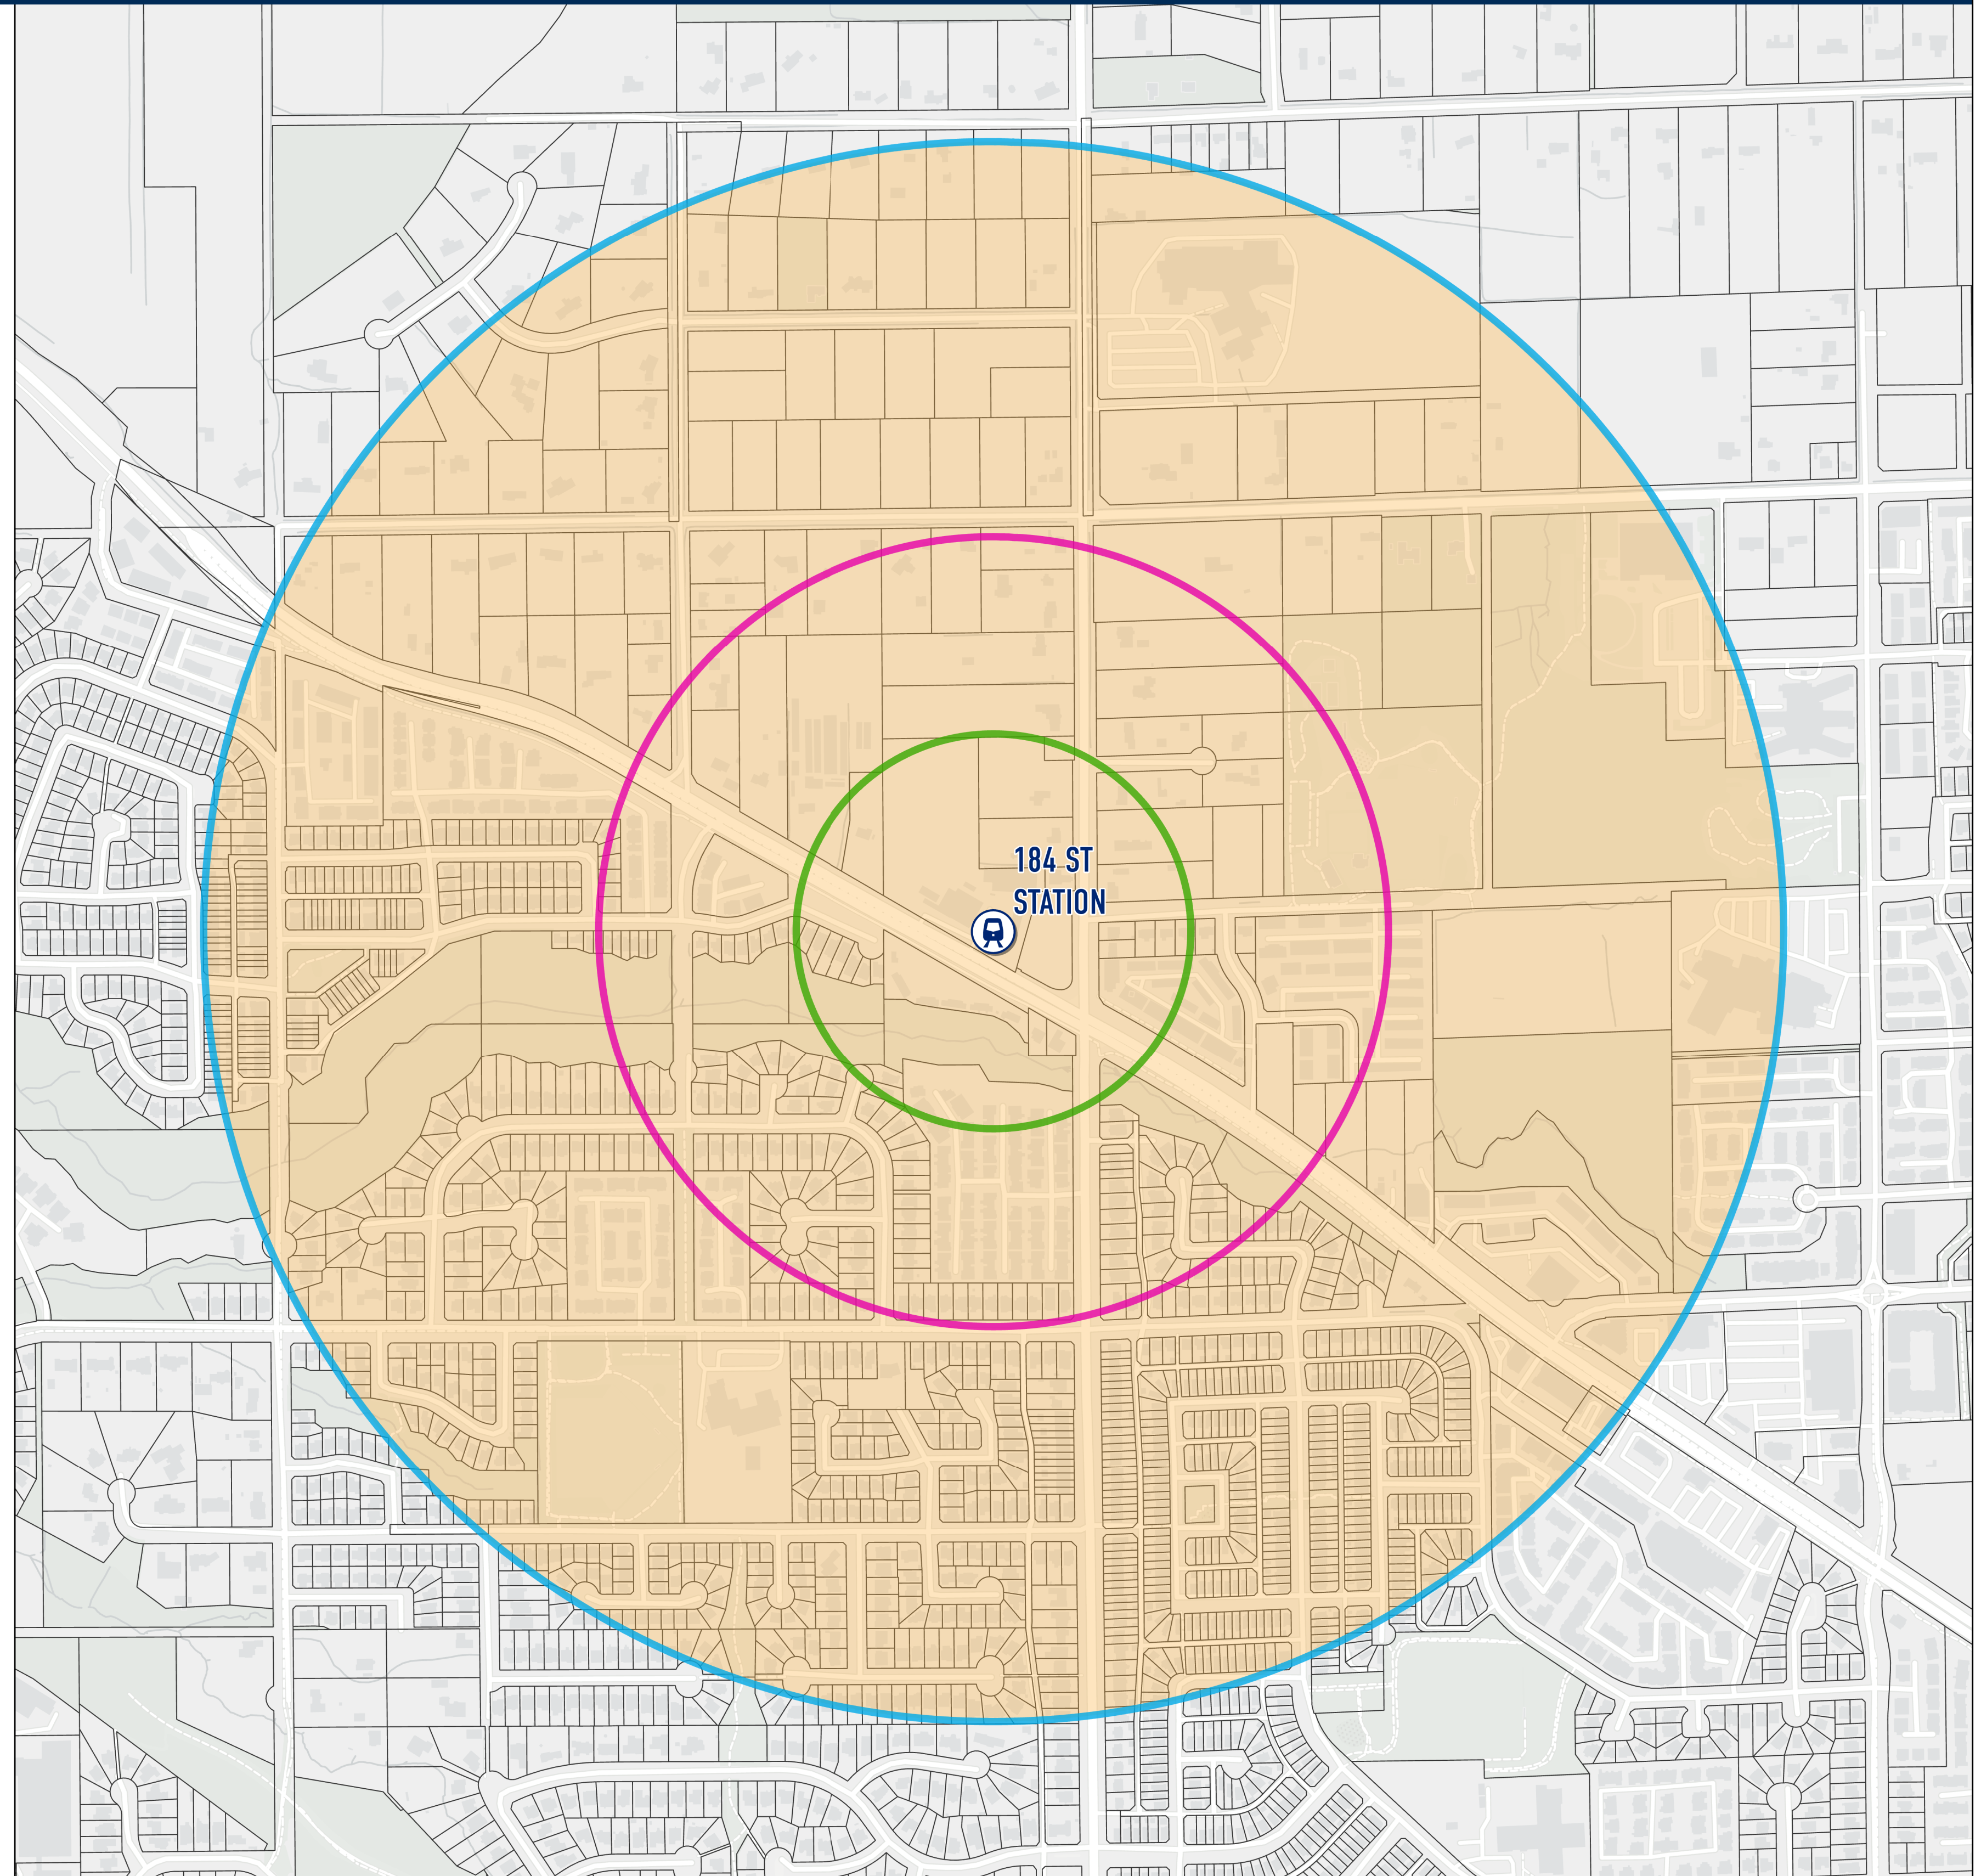

184 ST STATION (CITY OF SURREY)

Legend

-  Passenger Rail
-  Transit Oriented Area
-  200 metre Tier
-  400 metre Tier
-  800 metre Tier
-  Parcel

Date Created: 2023-11-15