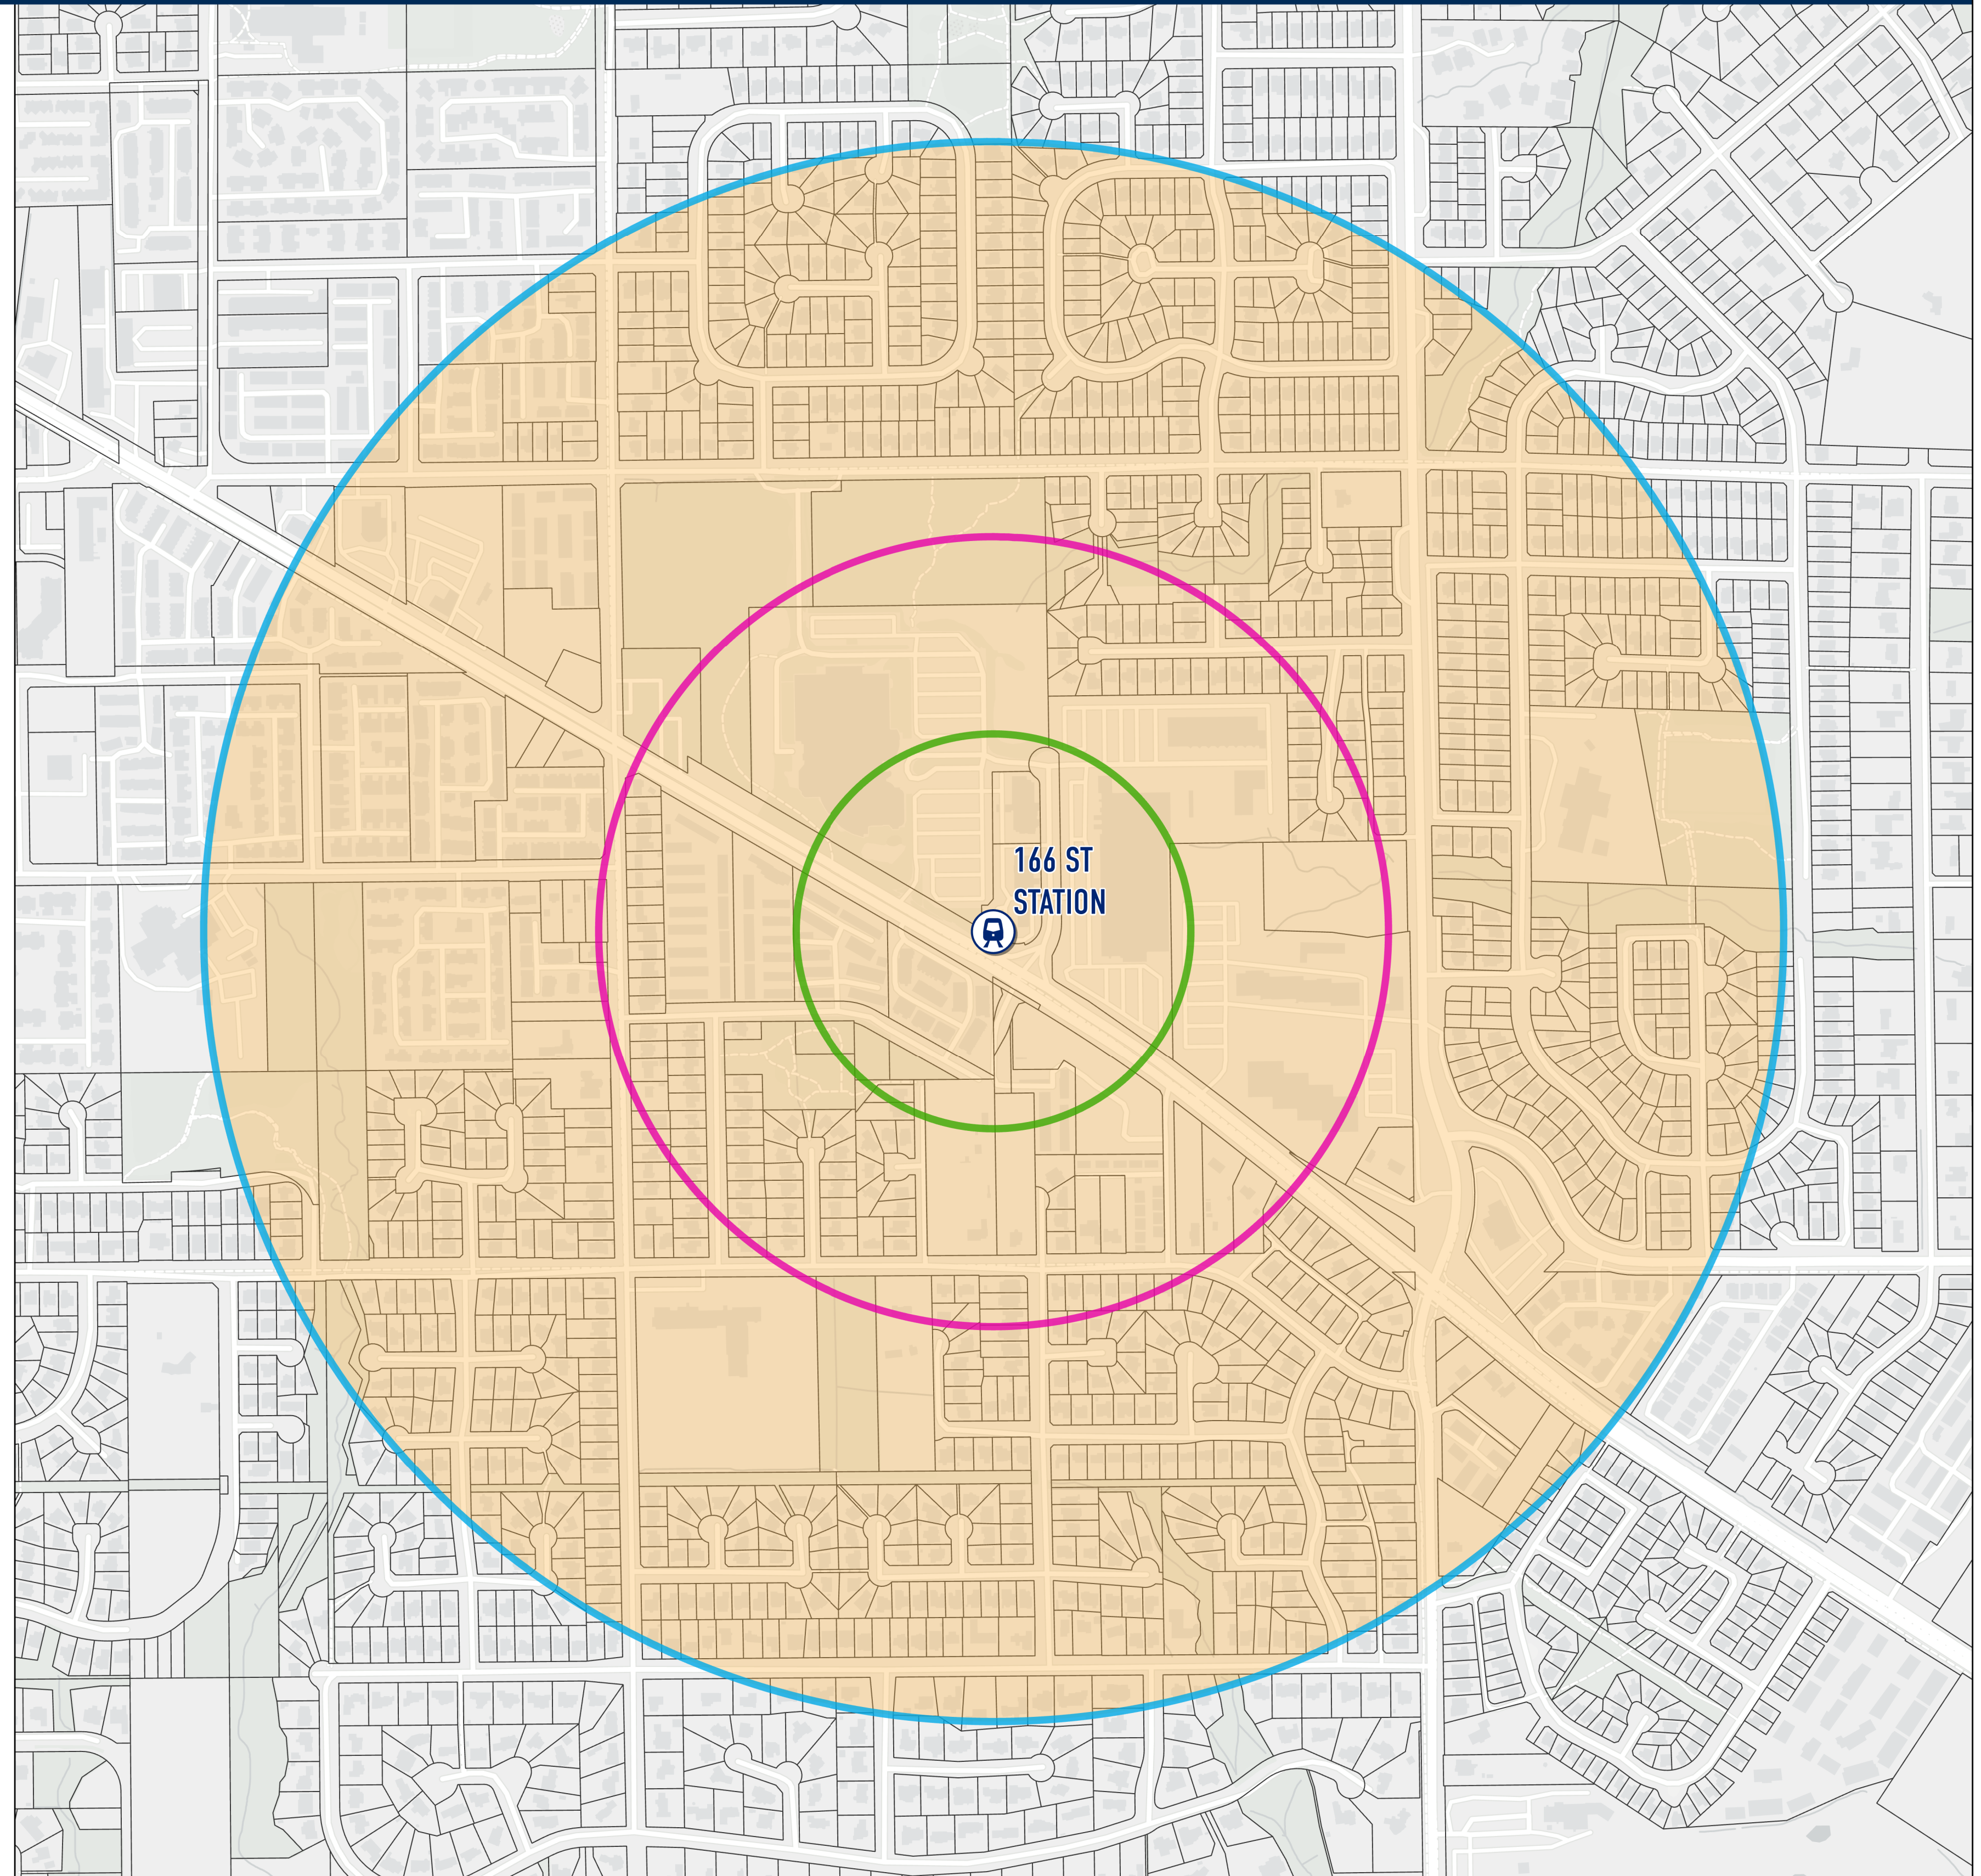

166 ST STATION (CITY OF SURREY)

Legend

-  Passenger Rail
-  Transit Oriented Area
-  200 metre Tier
-  400 metre Tier
-  800 metre Tier
-  Parcel

Date Created: 2023-11-15