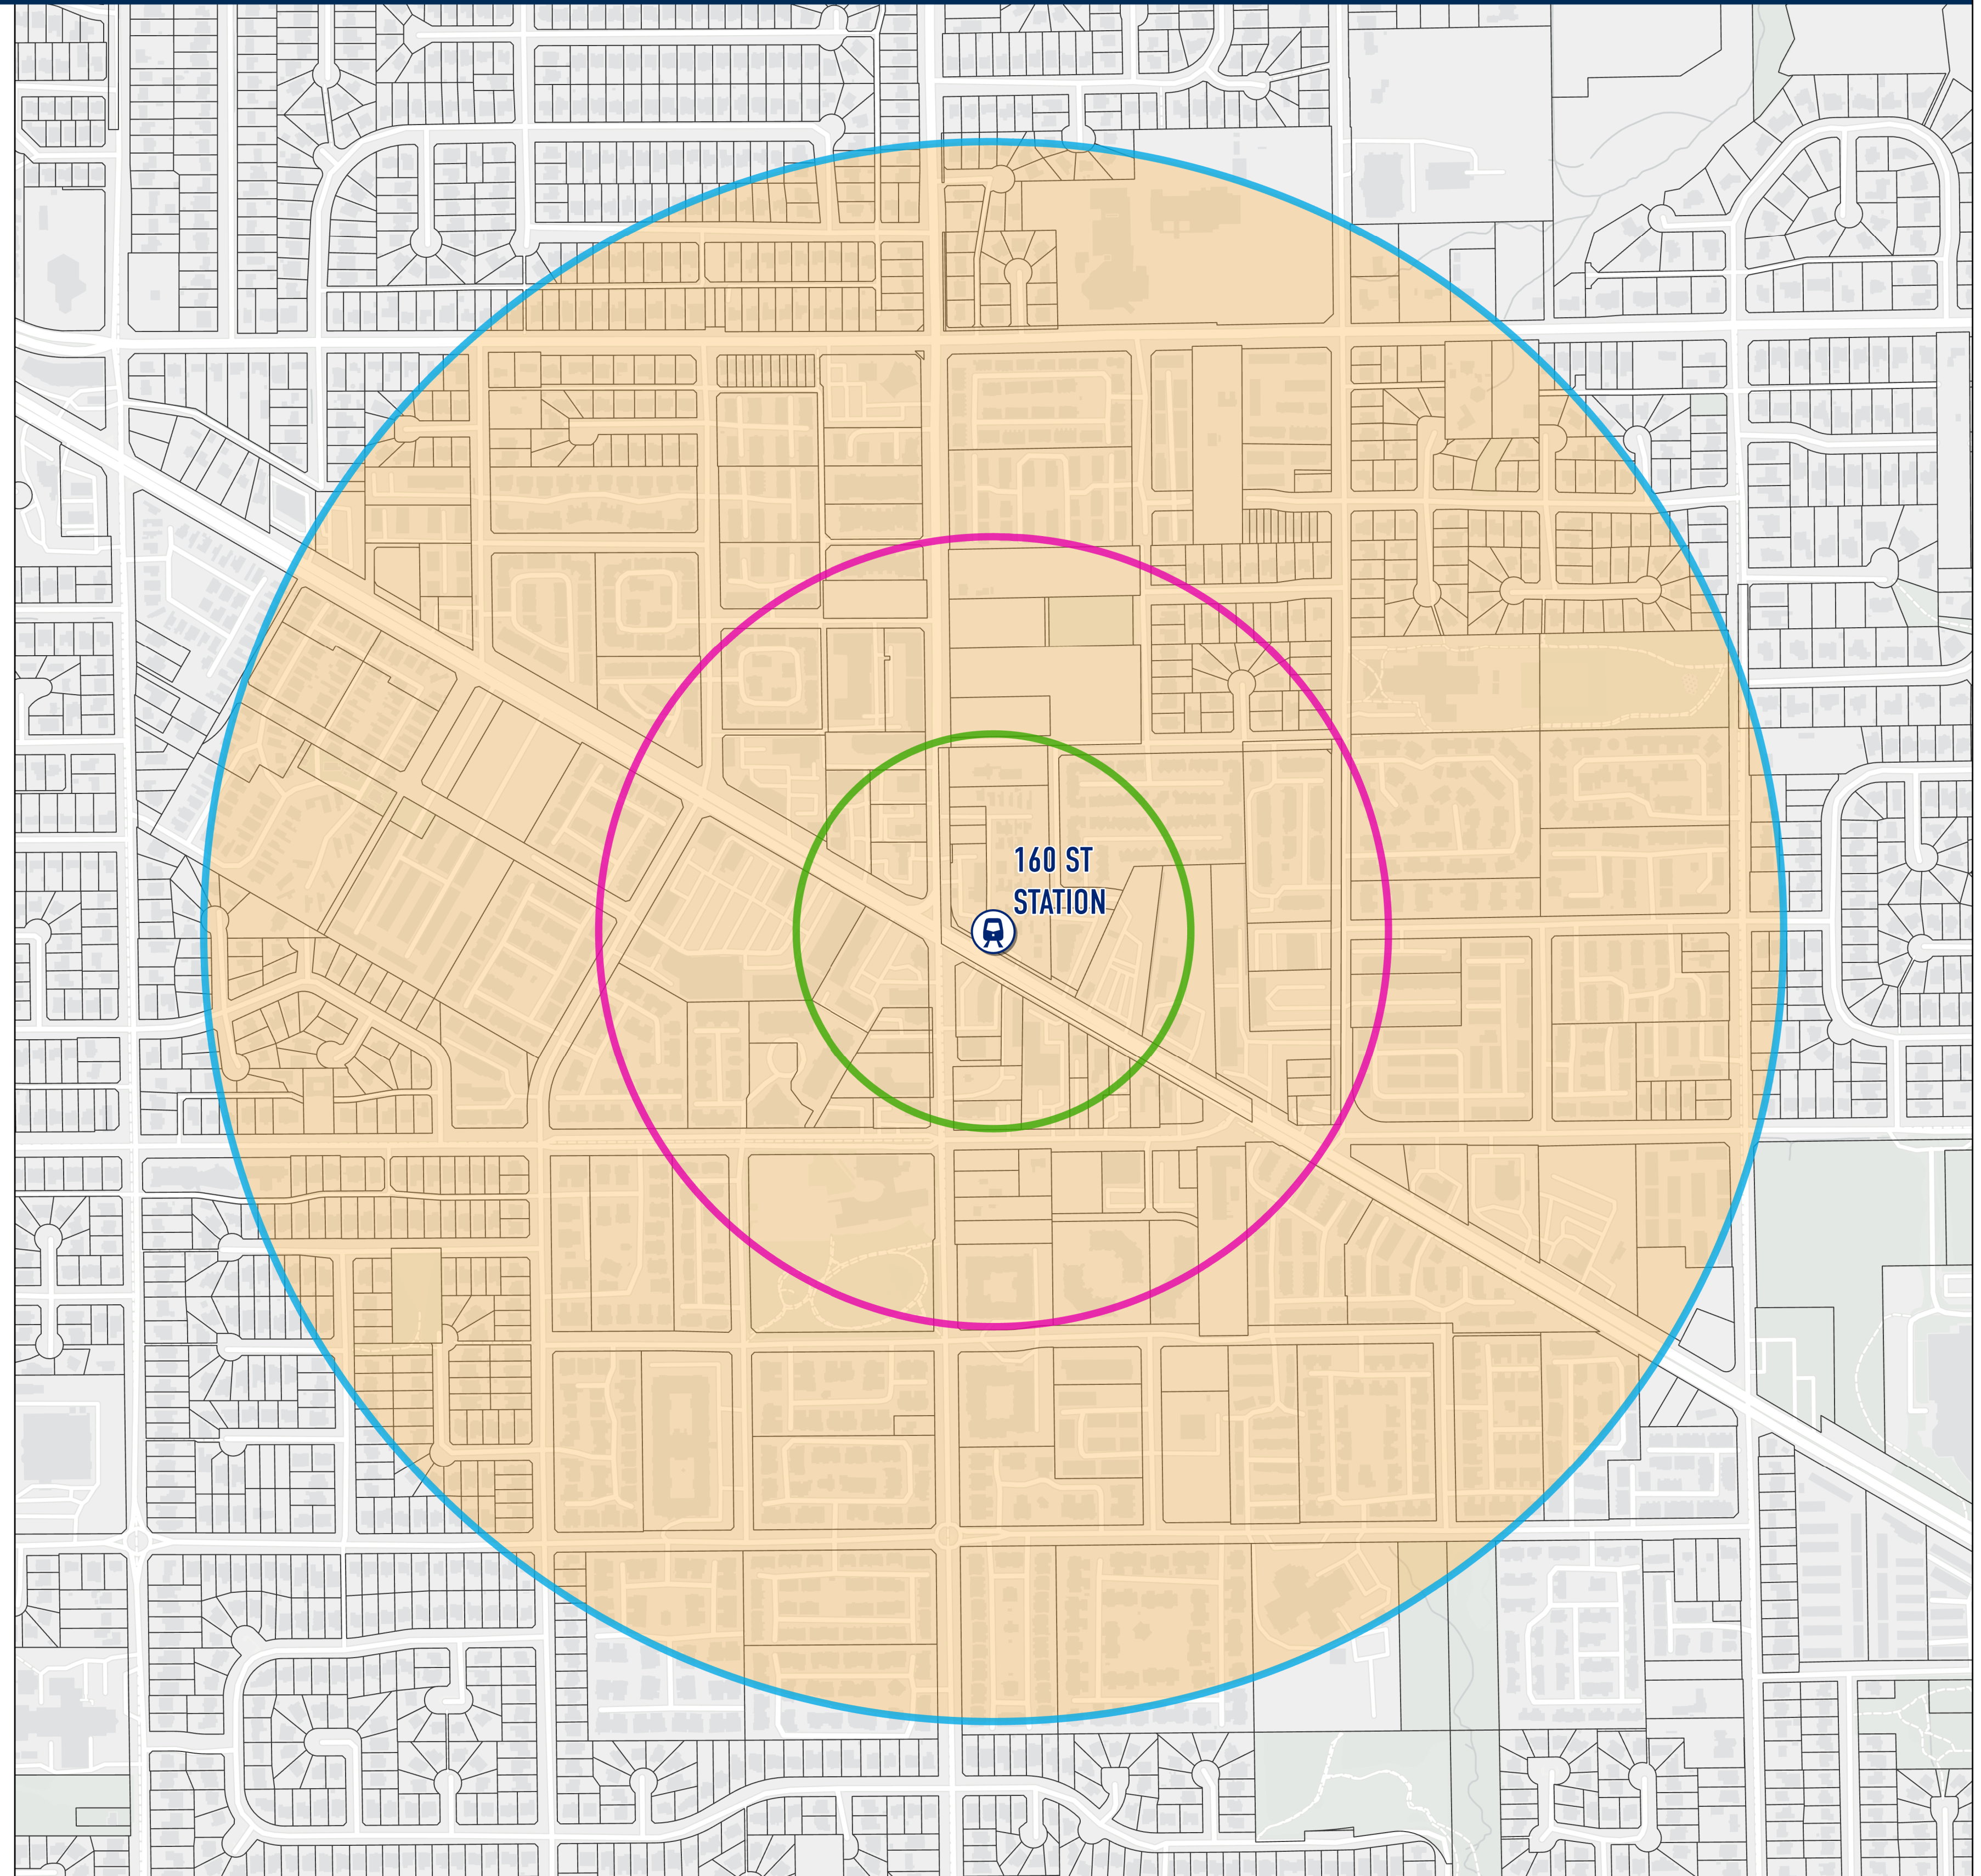

160 ST STATION (CITY OF SURREY)

Legend

-  Passenger Rail
-  Transit Oriented Area
-  200 metre Tier
-  400 metre Tier
-  800 metre Tier
-  Parcel

Date Created: 2023-11-15