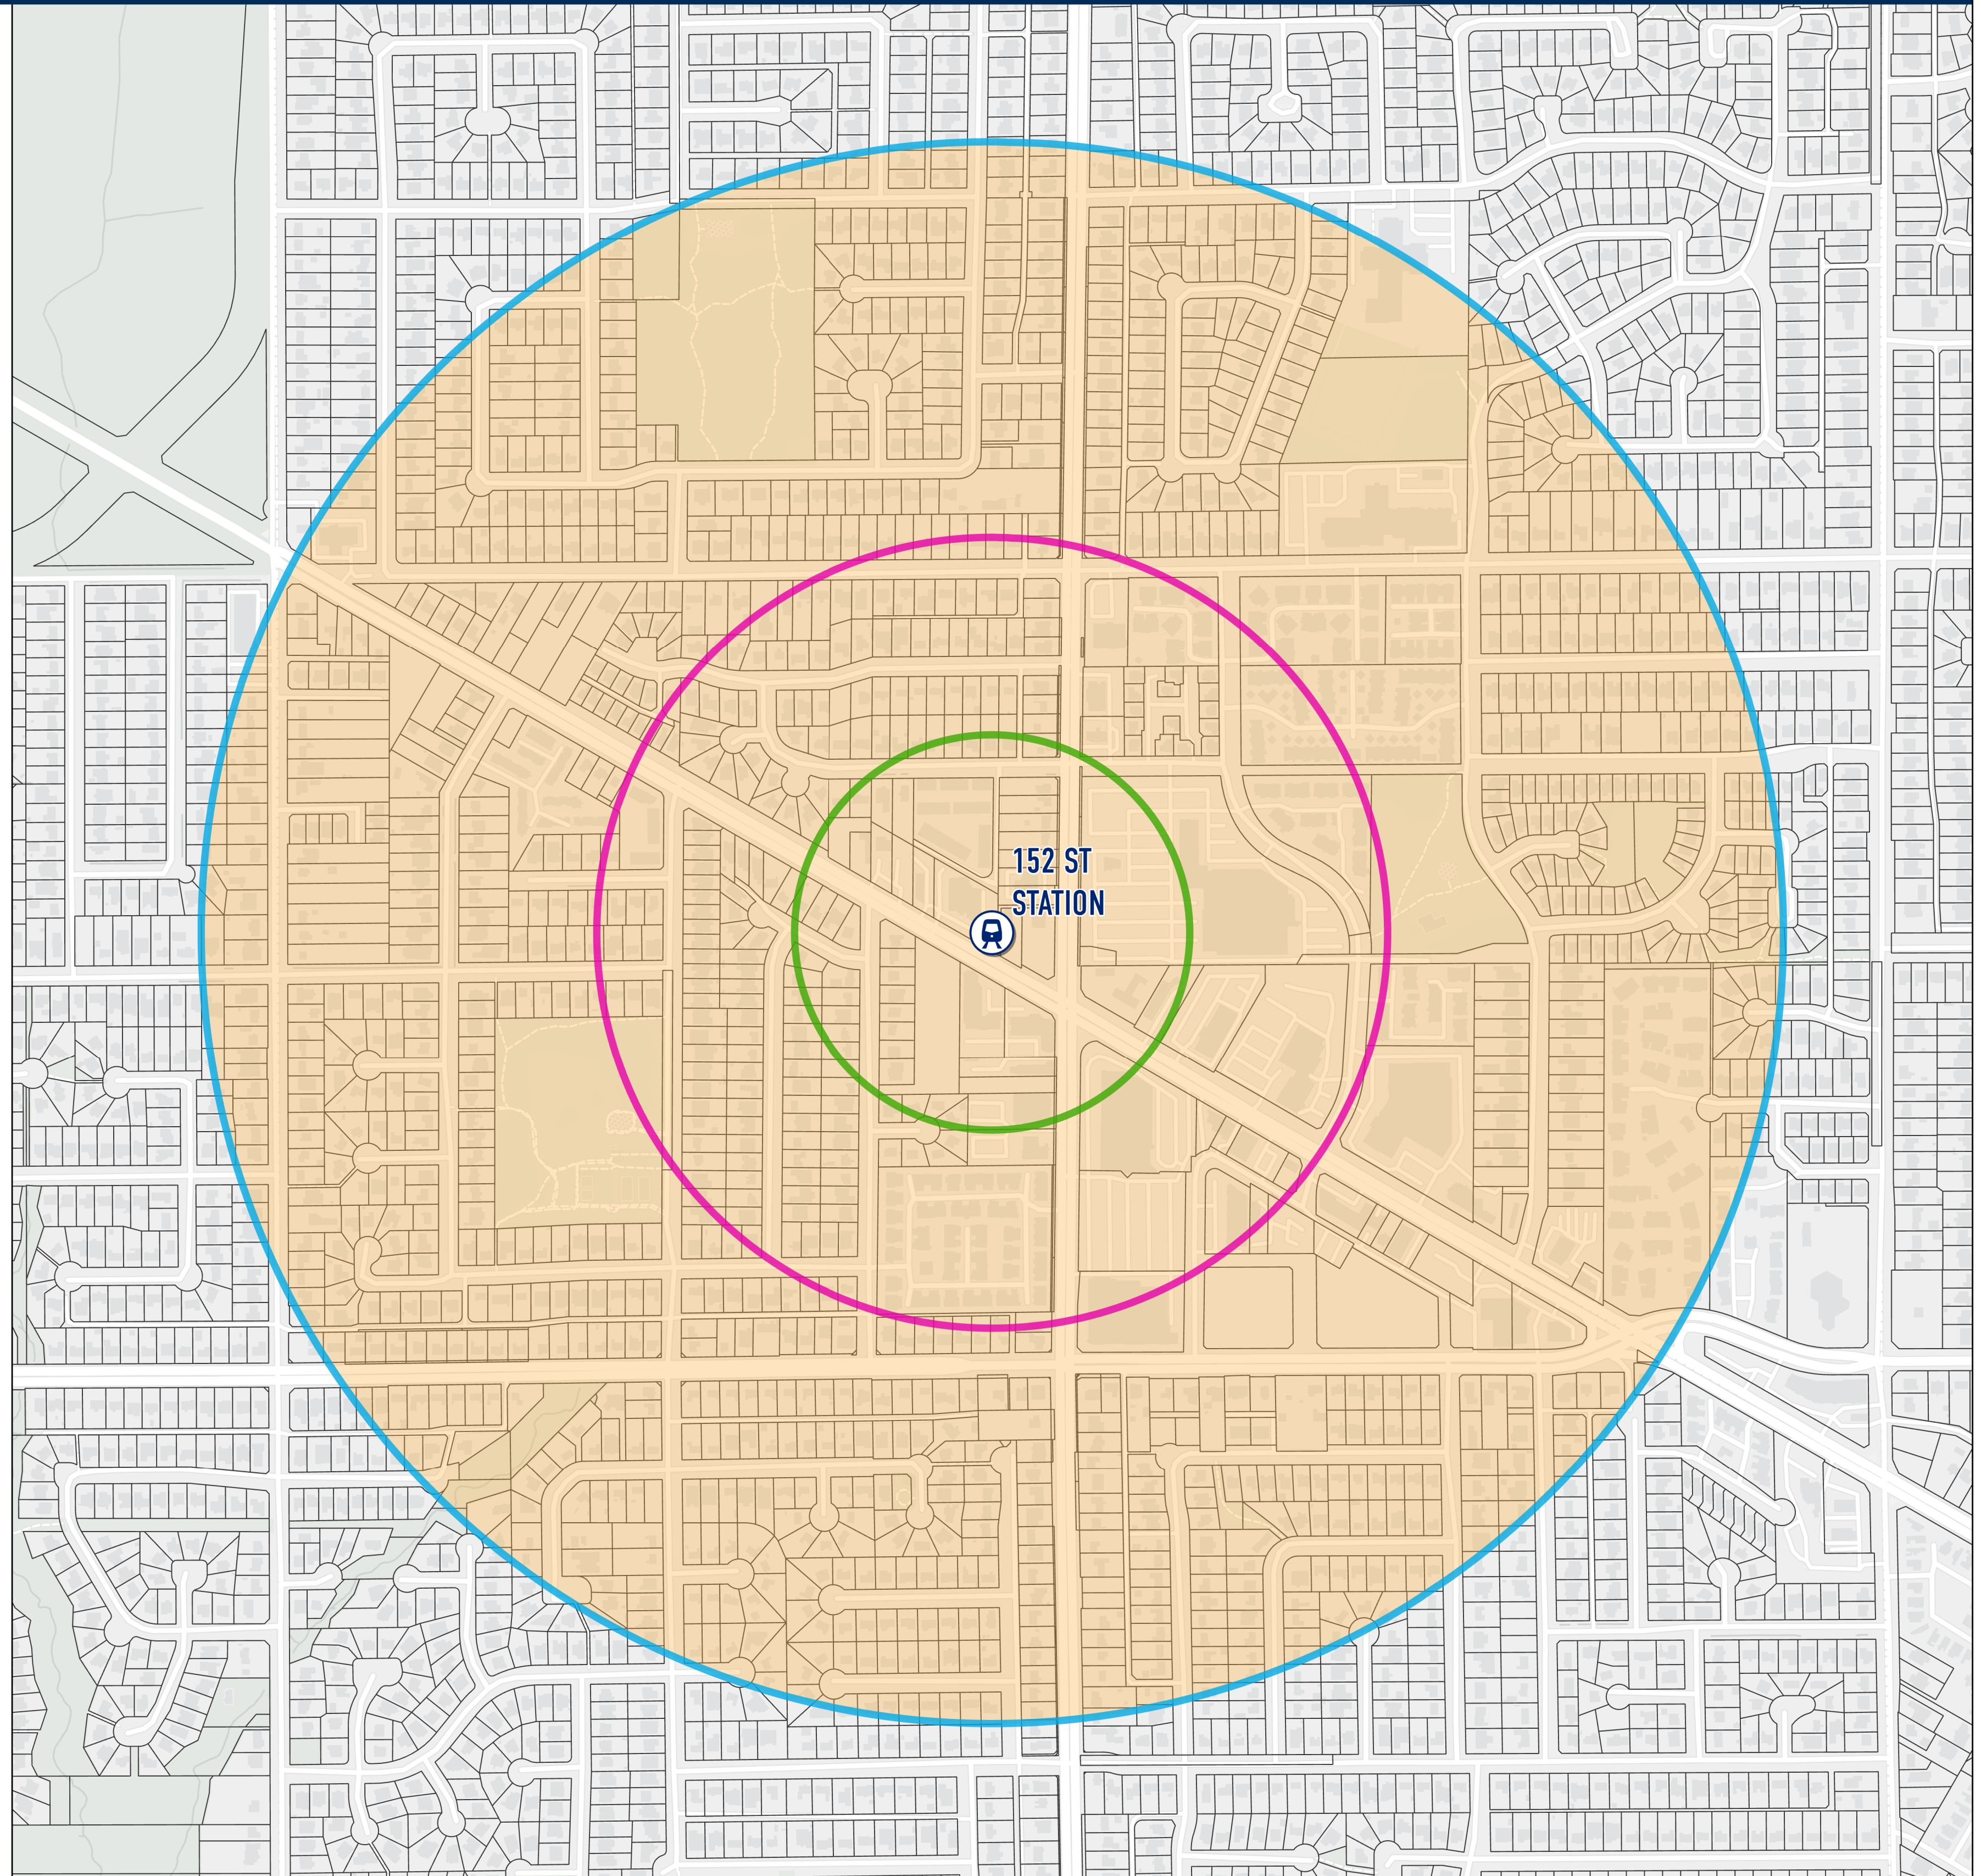

152 ST STATION (CITY OF SURREY)

Legend

-  Passenger Rail
-  Transit Oriented Area
-  200 metre Tier
-  400 metre Tier
-  800 metre Tier
-  Parcel

Date Created: 2023-11-15