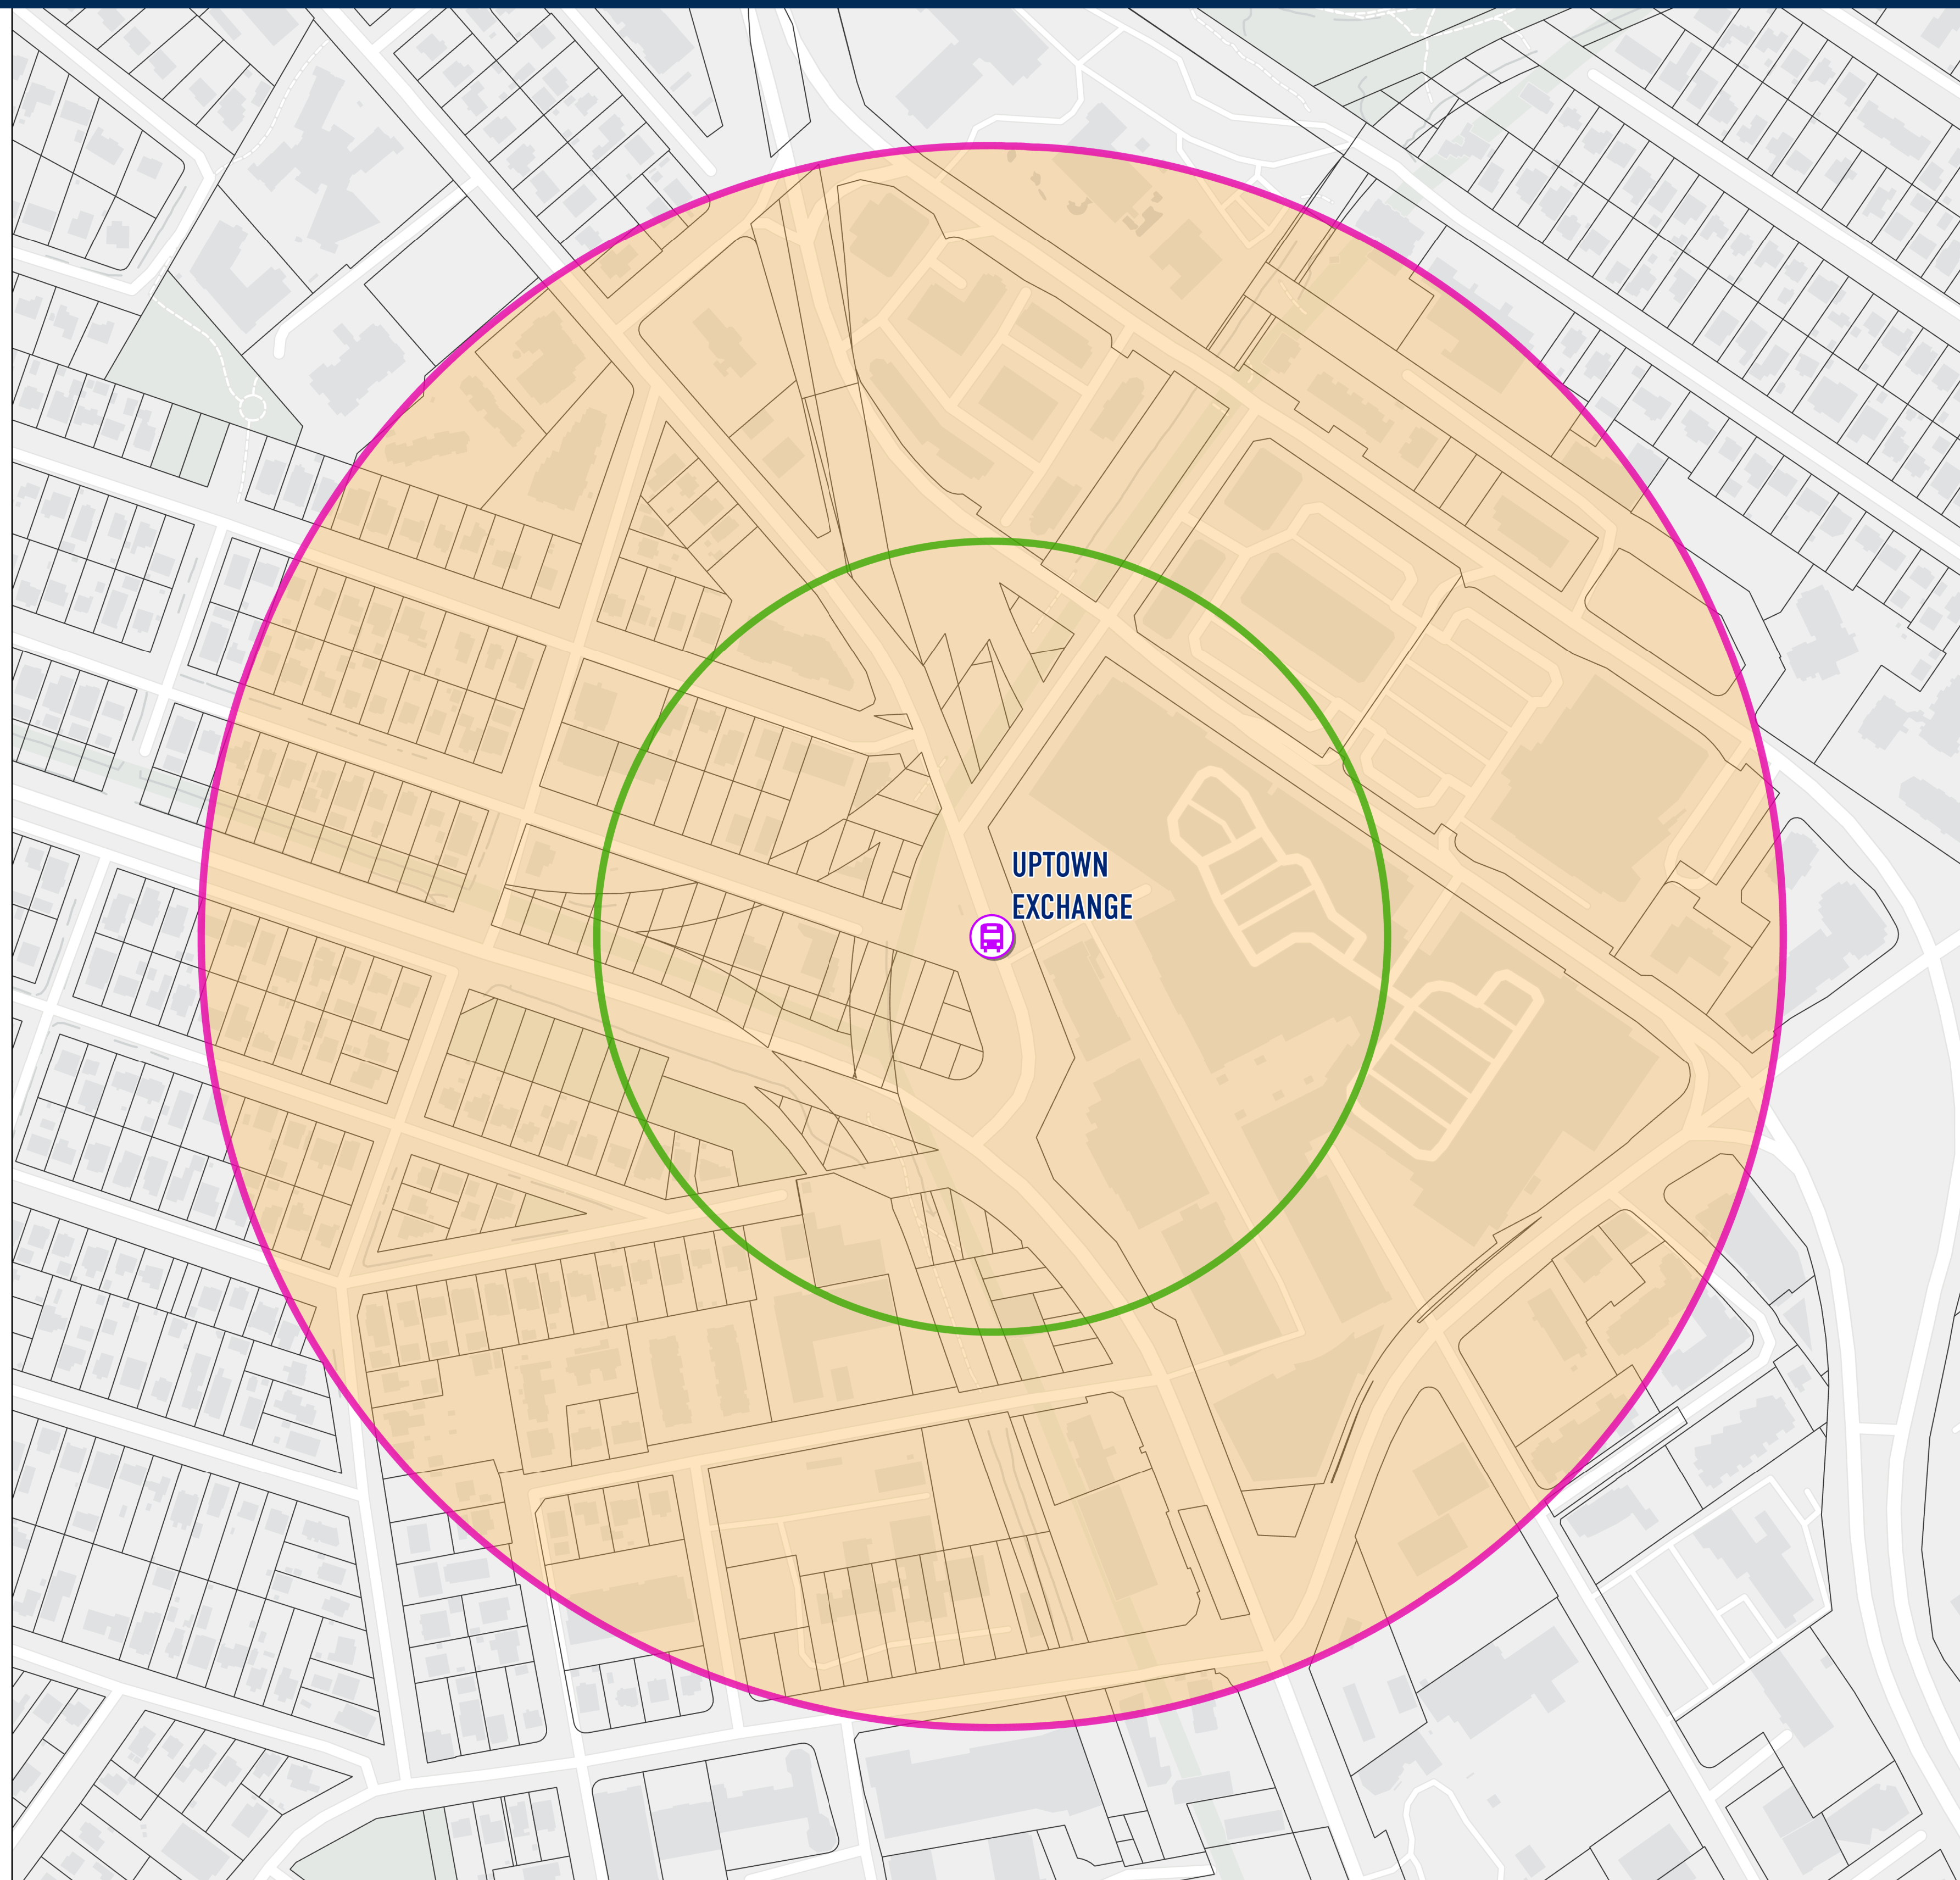

UPTOWN EXCHANGE (DISTRICT OF SAANICH)

Legend

-  Bus Exchange
-  Transit Oriented Area
-  200 metre Tier
-  400 metre Tier
-  Parcel

Date Created: 2023-11-15