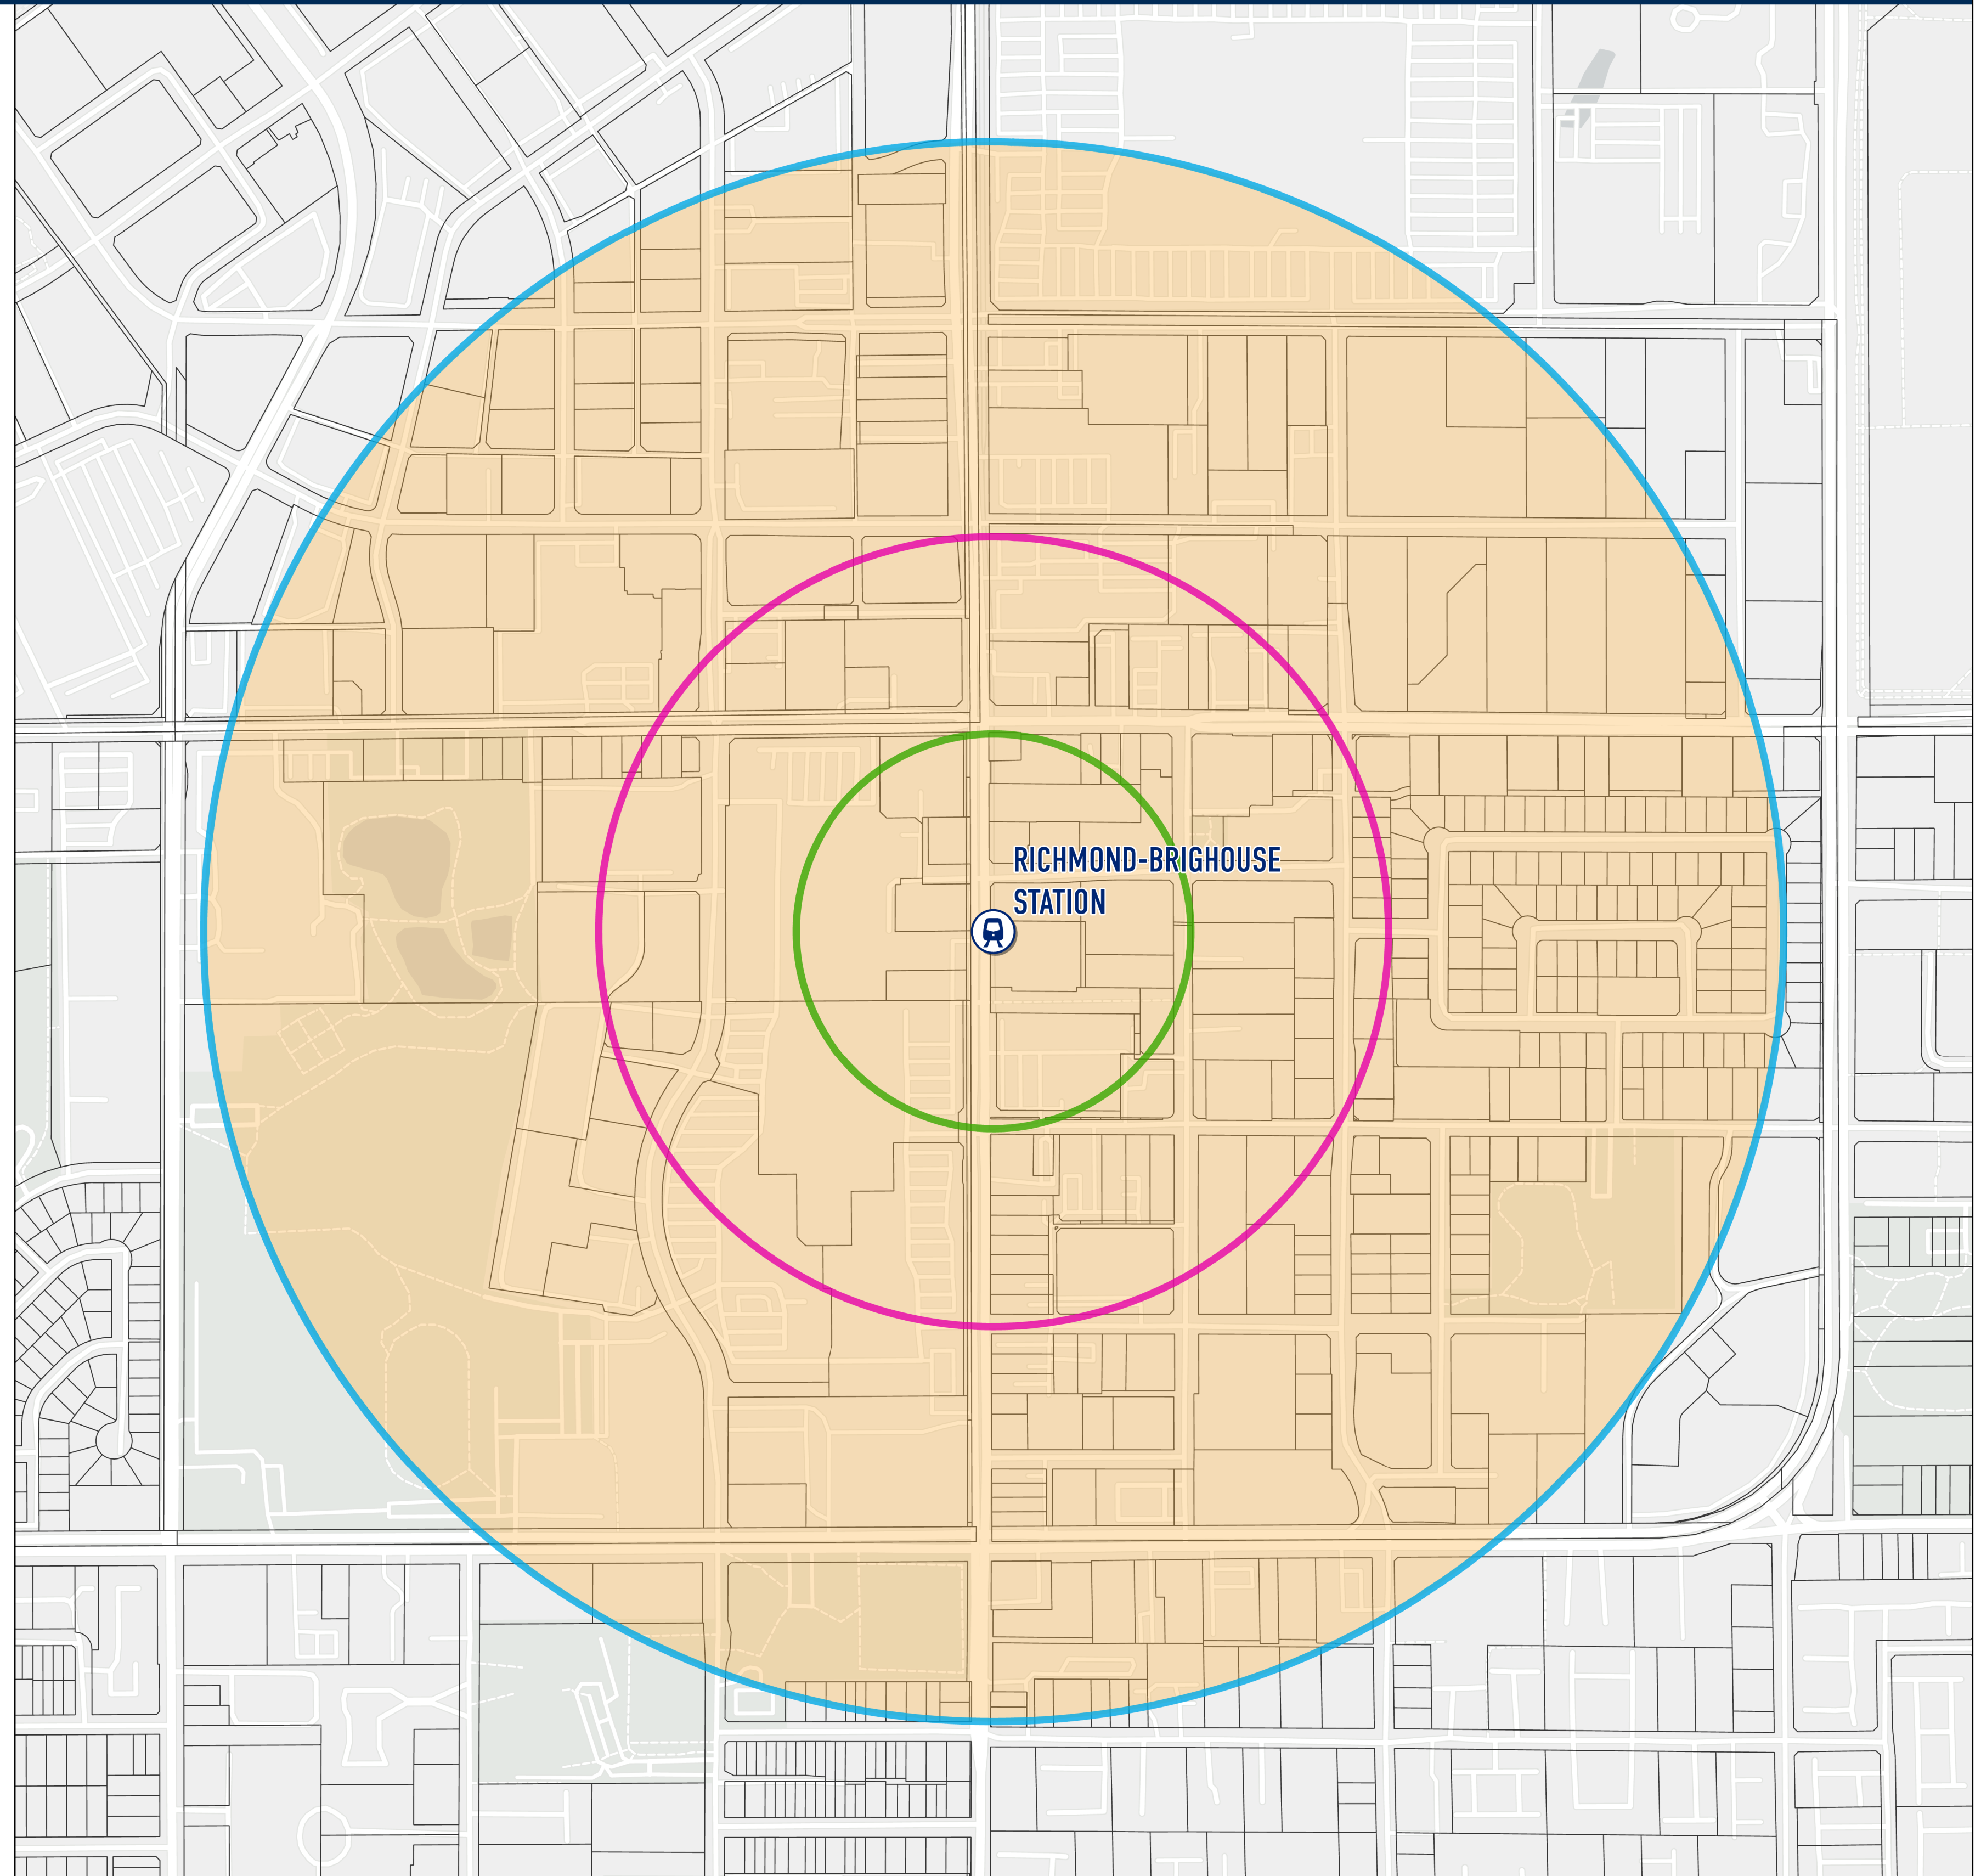

# RICHMOND-BRIGHOUSE STATION (CITY OF RICHMOND)

## Legend

-  Passenger Rail
-  Transit Oriented Area
-  200 metre Tier
-  400 metre Tier
-  800 metre Tier
-  Parcel

Date Created: 2023-11-15