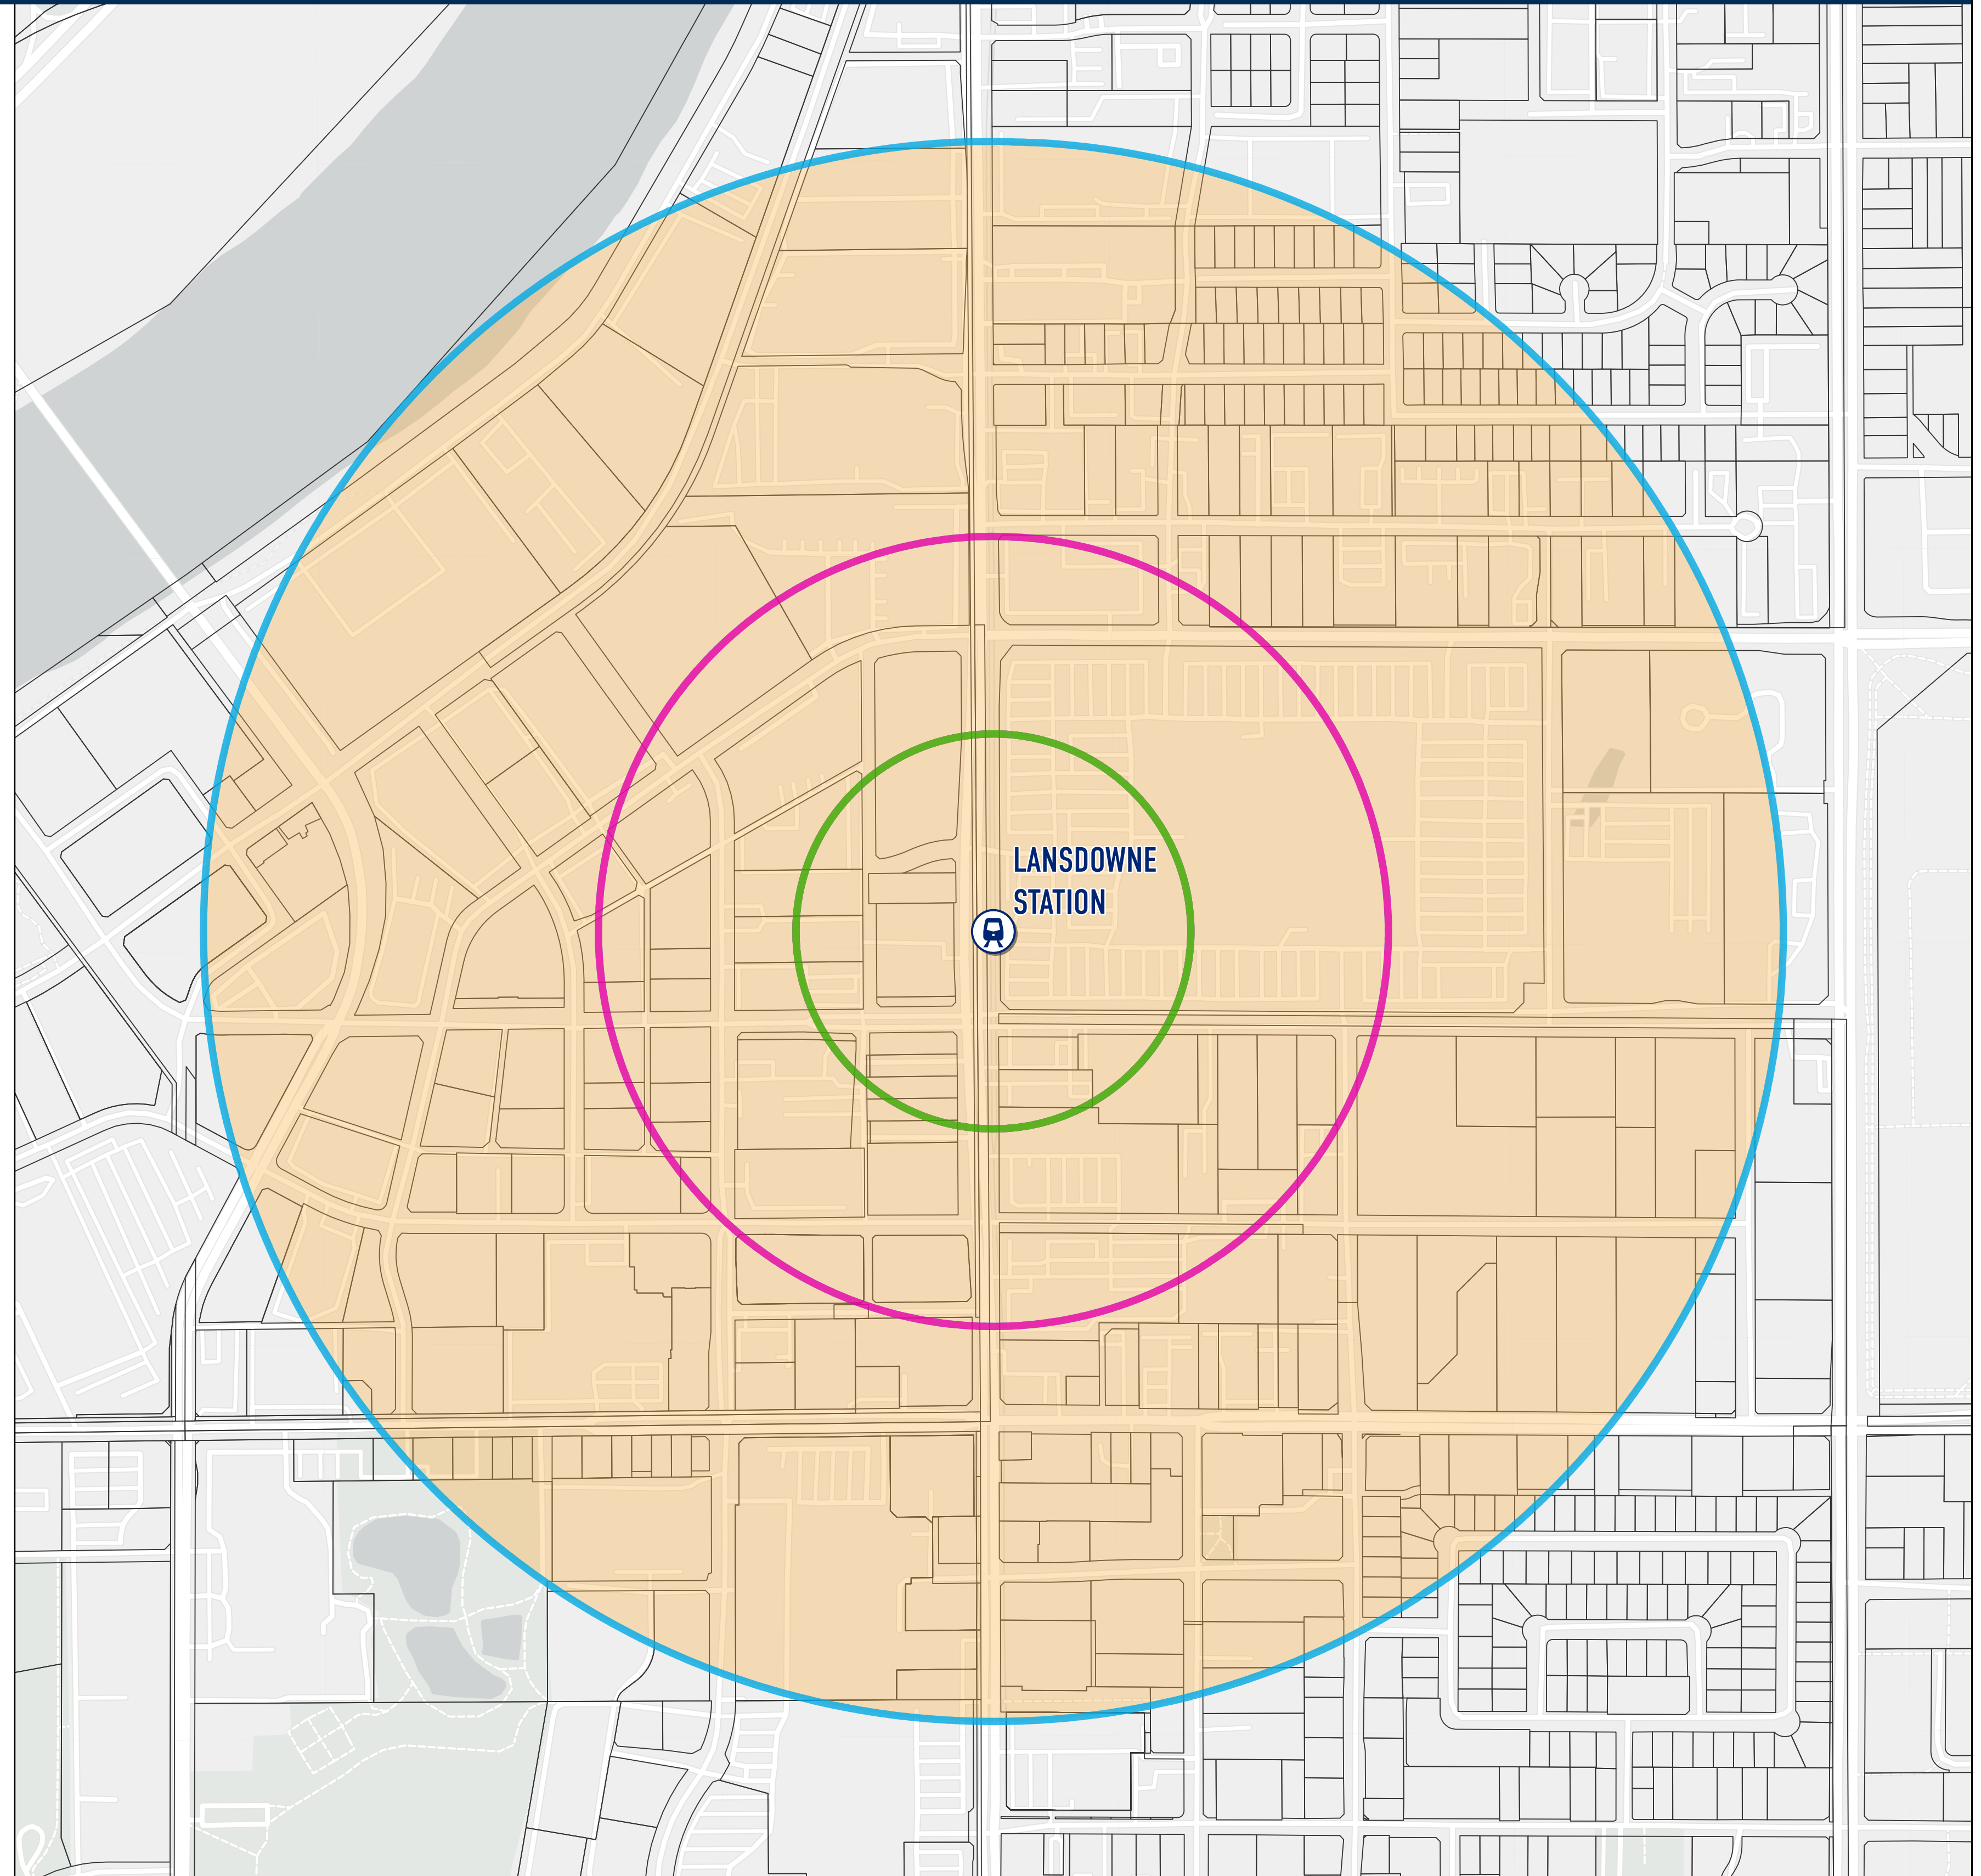

LANSDOWNE STATION (CITY OF RICHMOND)

Legend

-  Passenger Rail
-  Transit Oriented Area
-  200 metre Tier
-  400 metre Tier
-  800 metre Tier
-  Parcel

Date Created: 2023-11-24