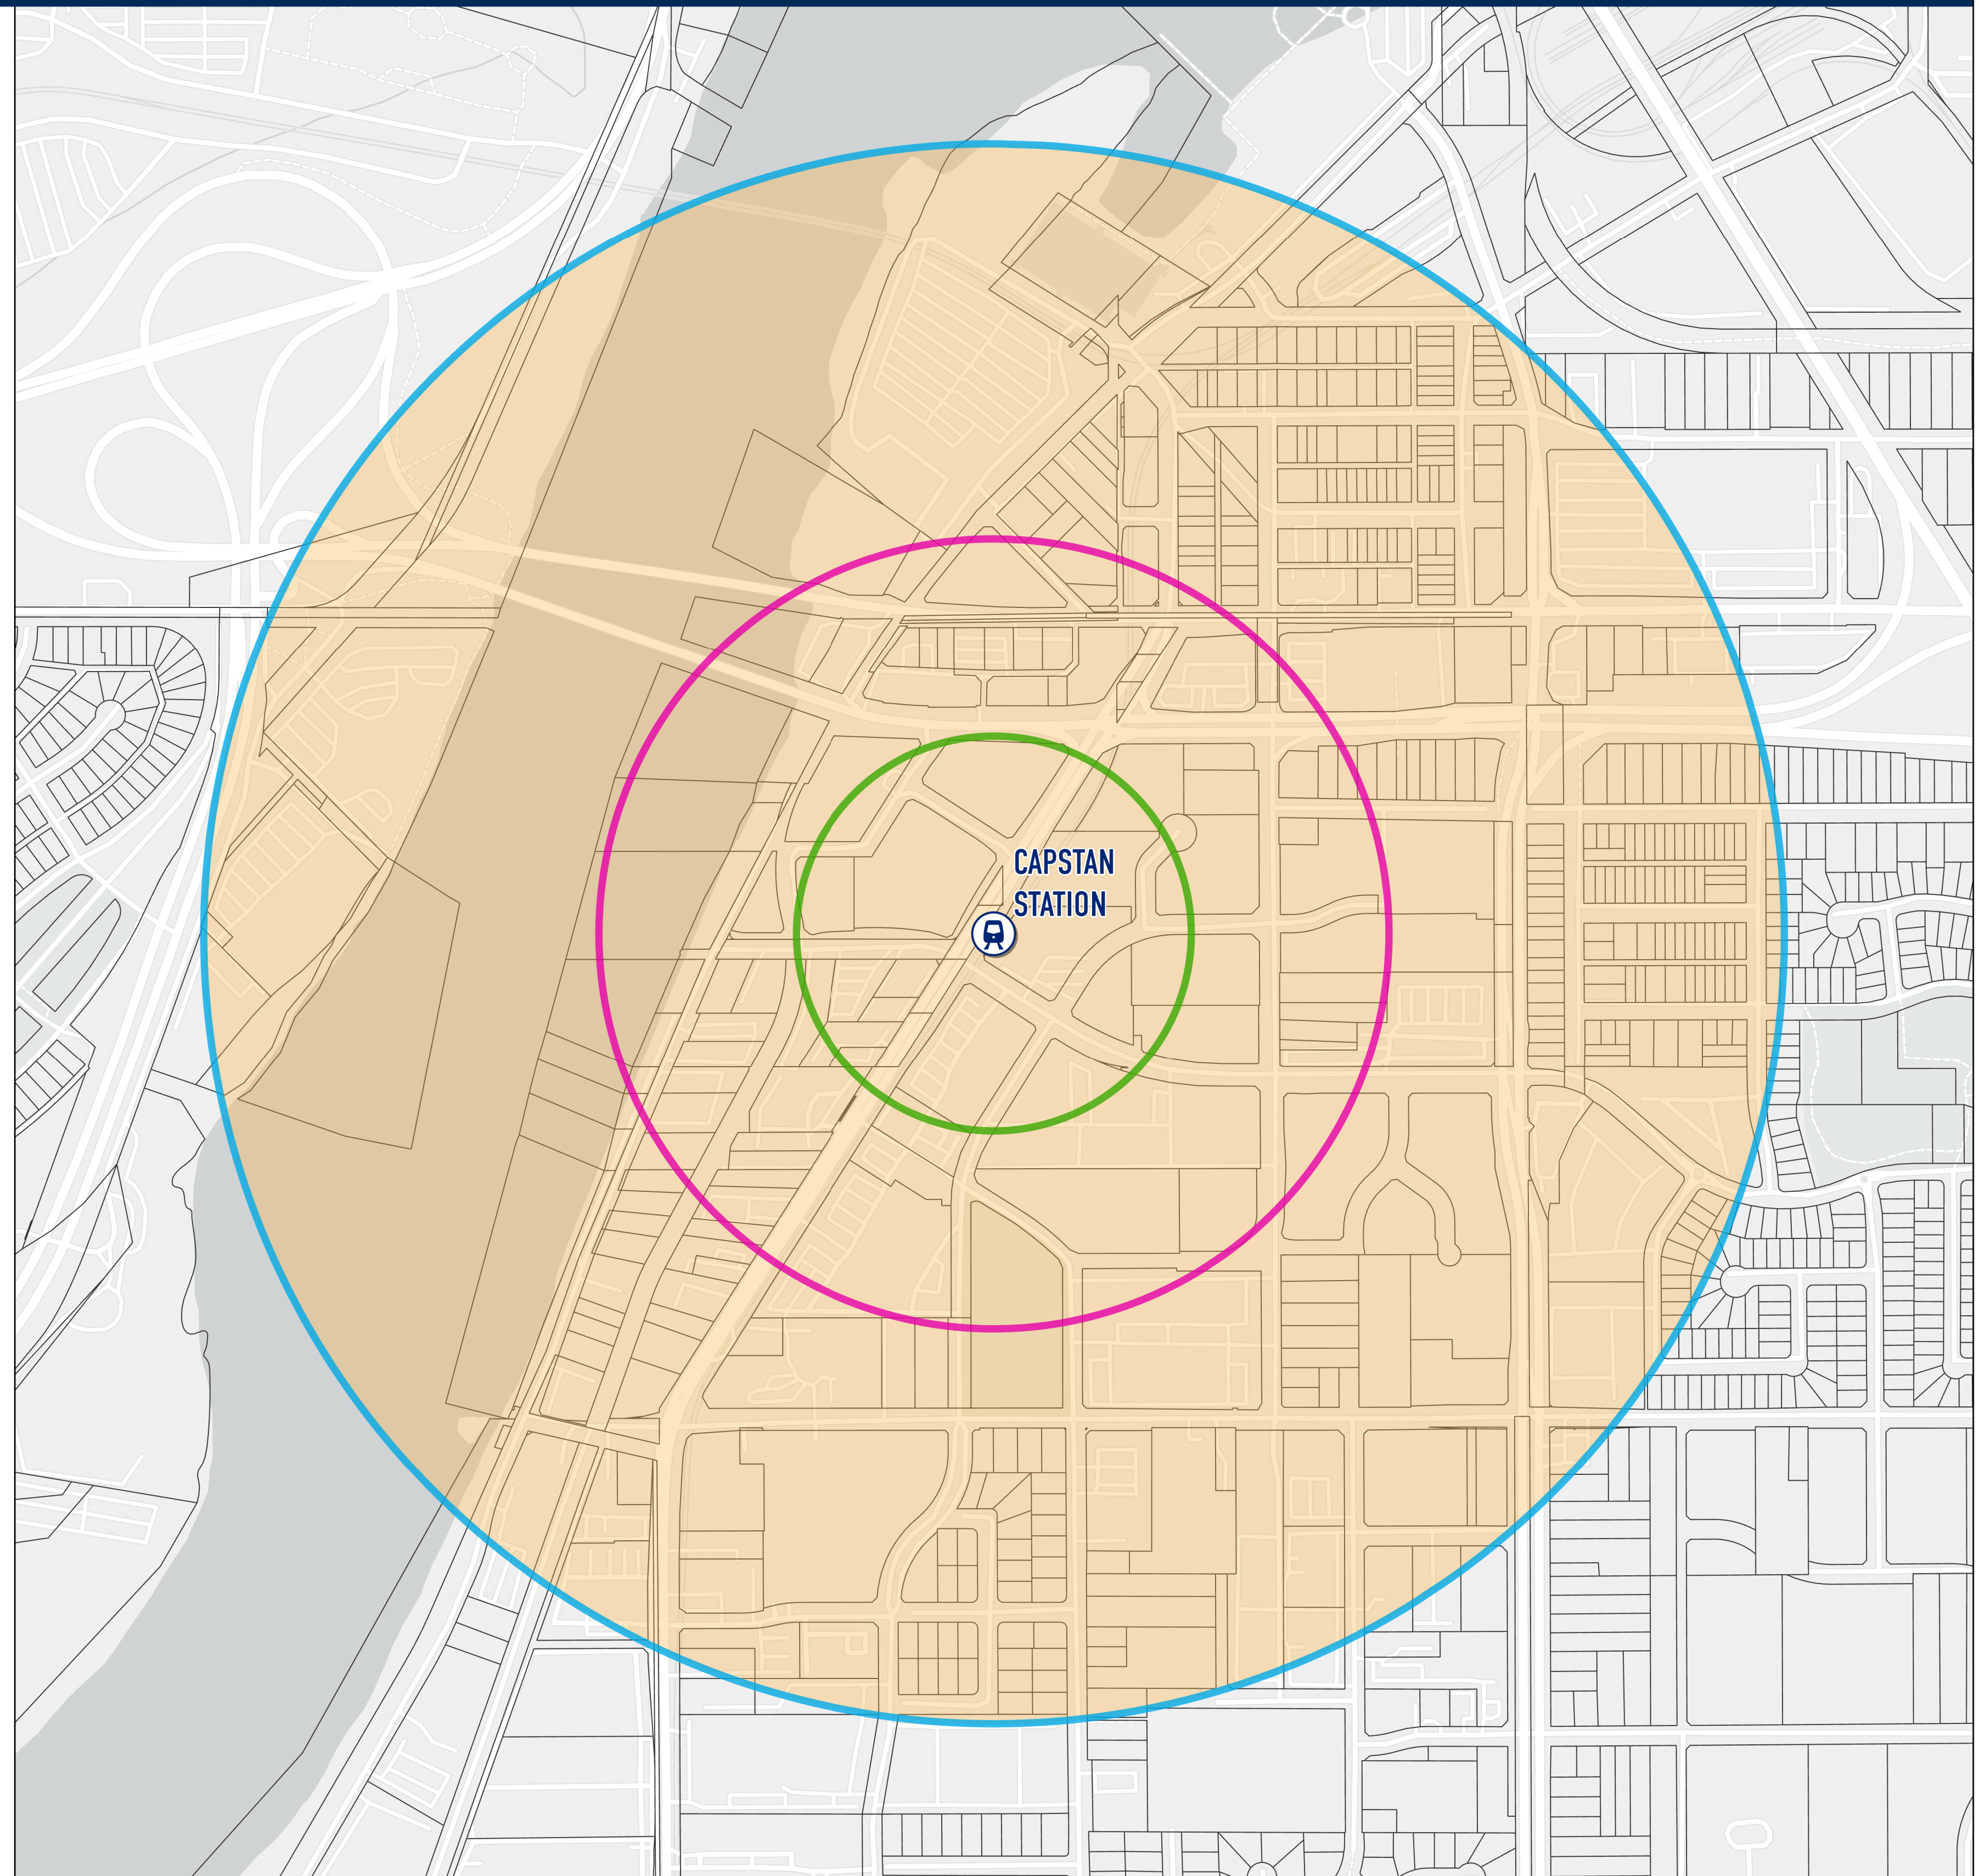

CAPSTAN STATION (CITY OF RICHMOND)

Legend

-  Passenger Rail
-  Transit Oriented Area
-  200 metre Tier
-  400 metre Tier
-  800 metre Tier
-  Parcel

Date Created: 2023-11-15