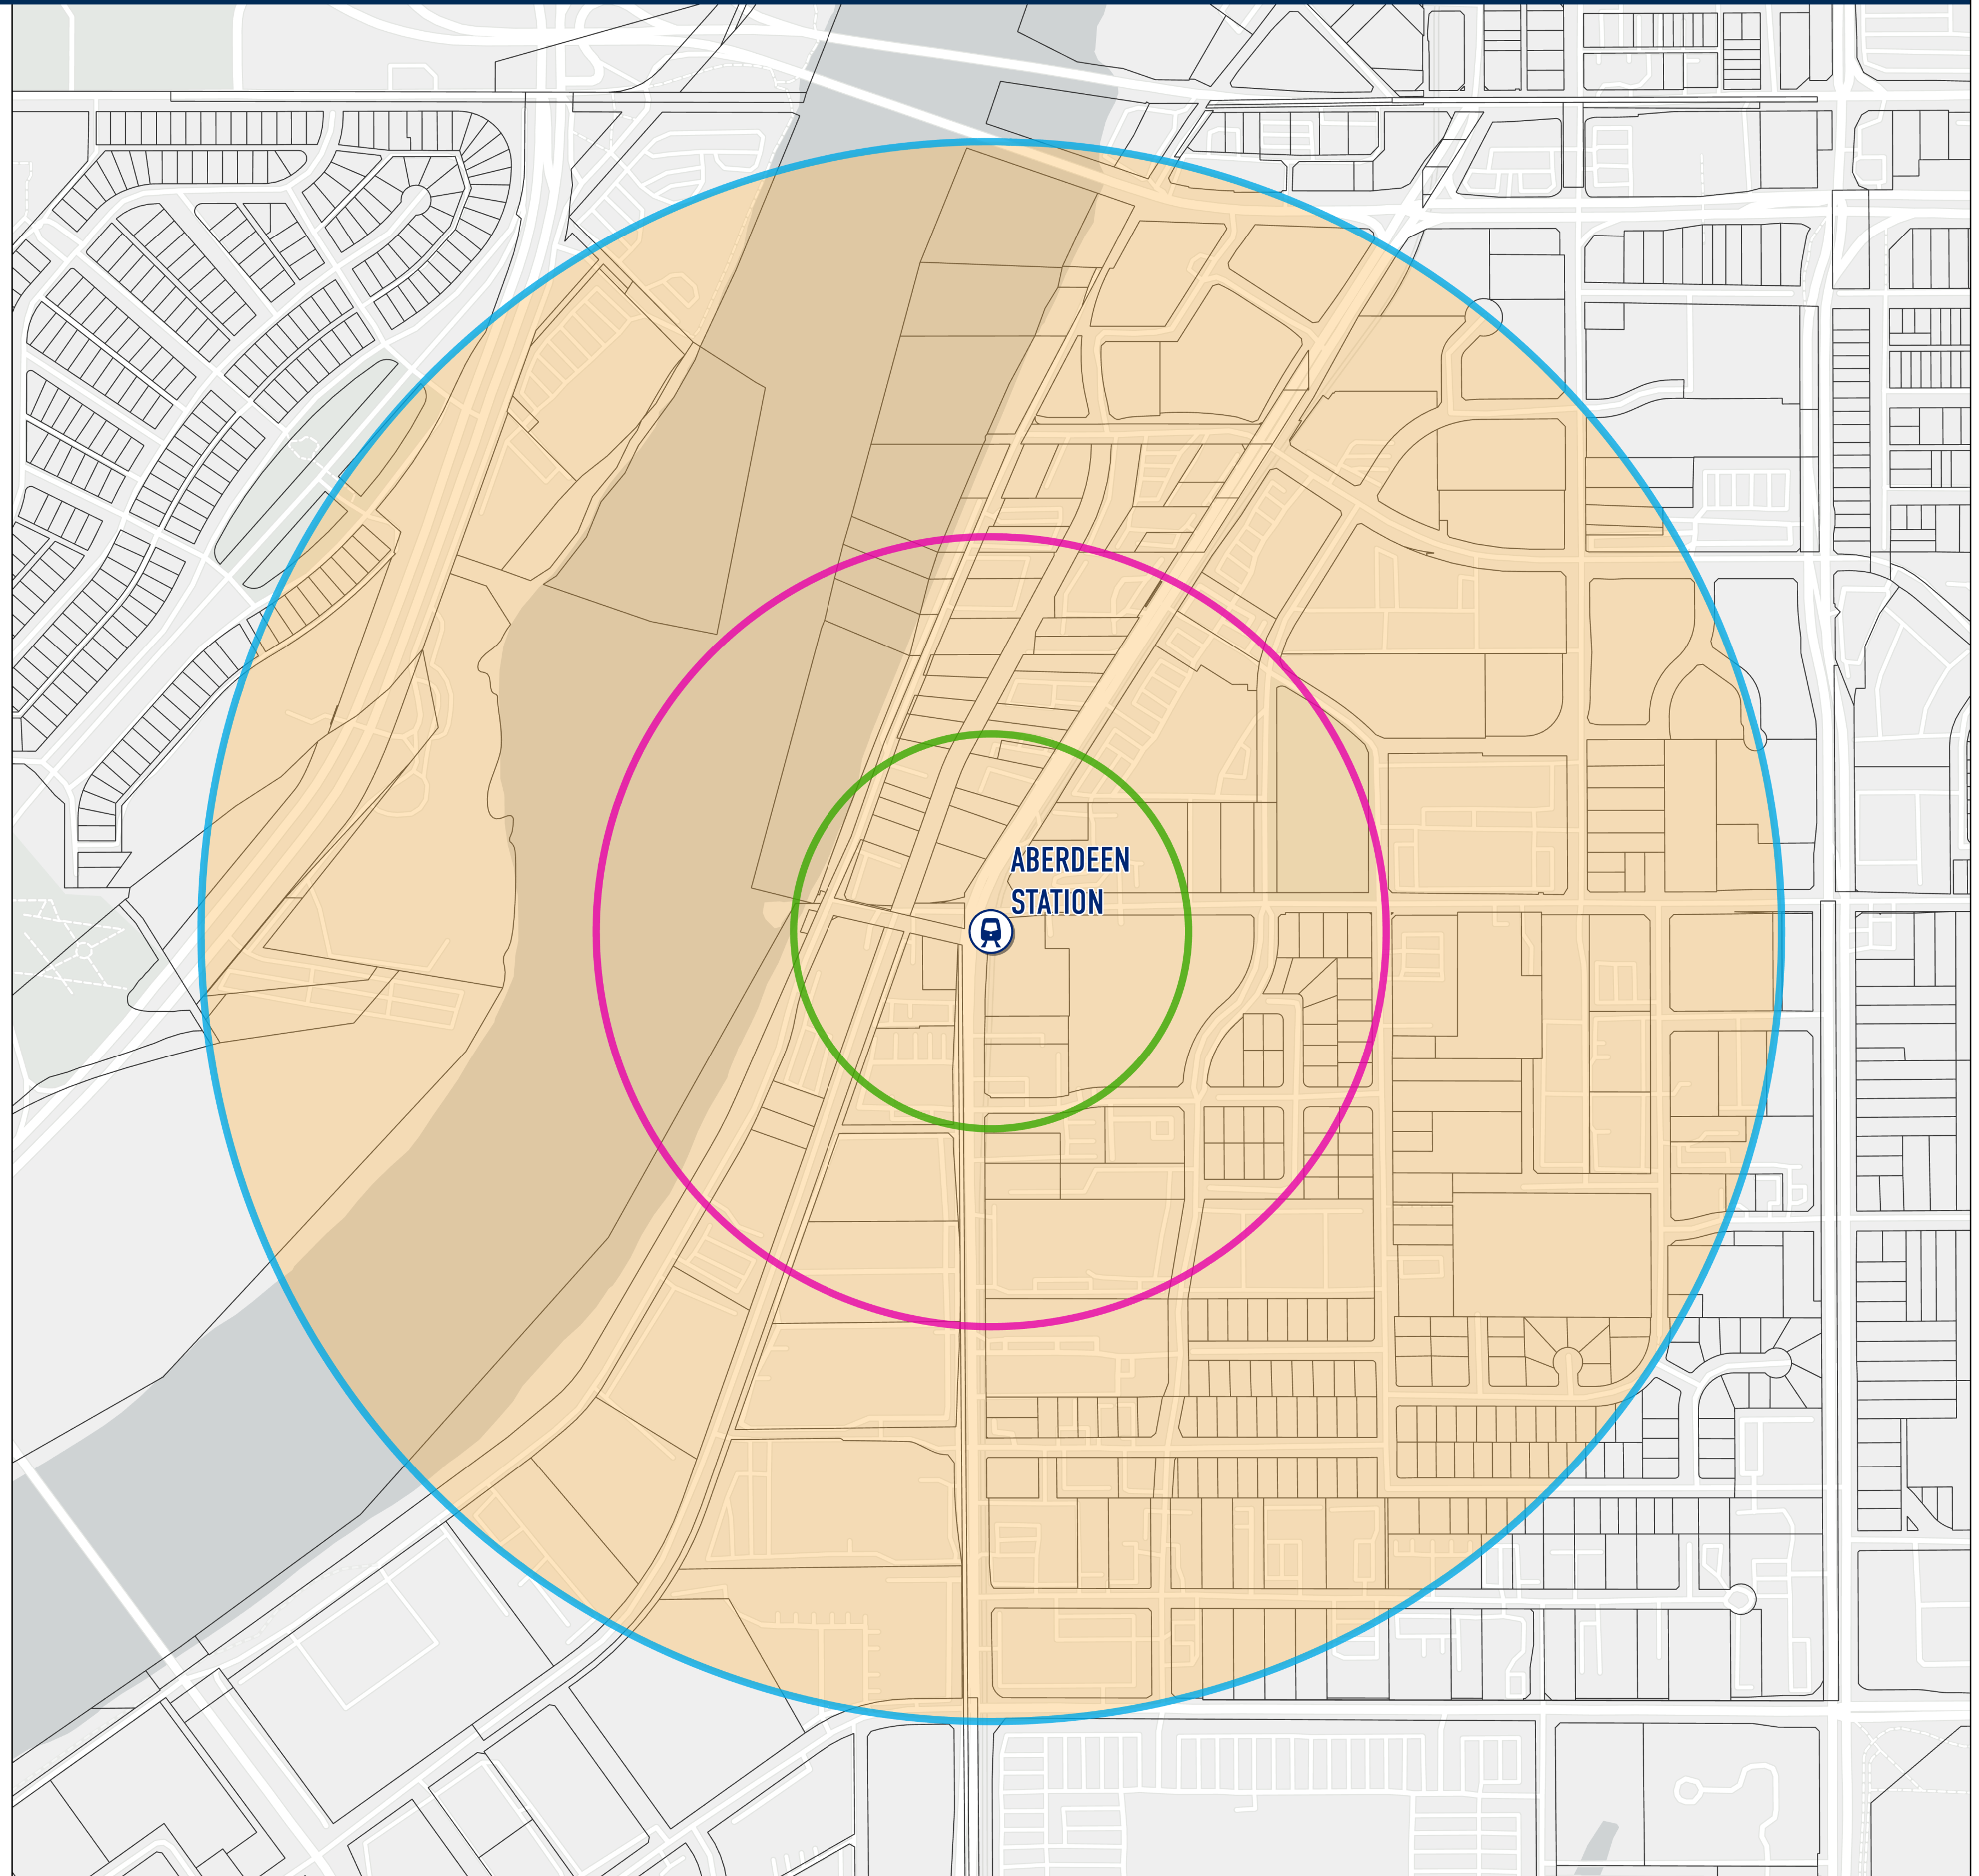

ABERDEEN STATION (CITY OF RICHMOND)

Legend

-  Passenger Rail
-  Transit Oriented Area
-  200 metre Tier
-  400 metre Tier
-  800 metre Tier
-  Parcel

Date Created: 2023-11-15