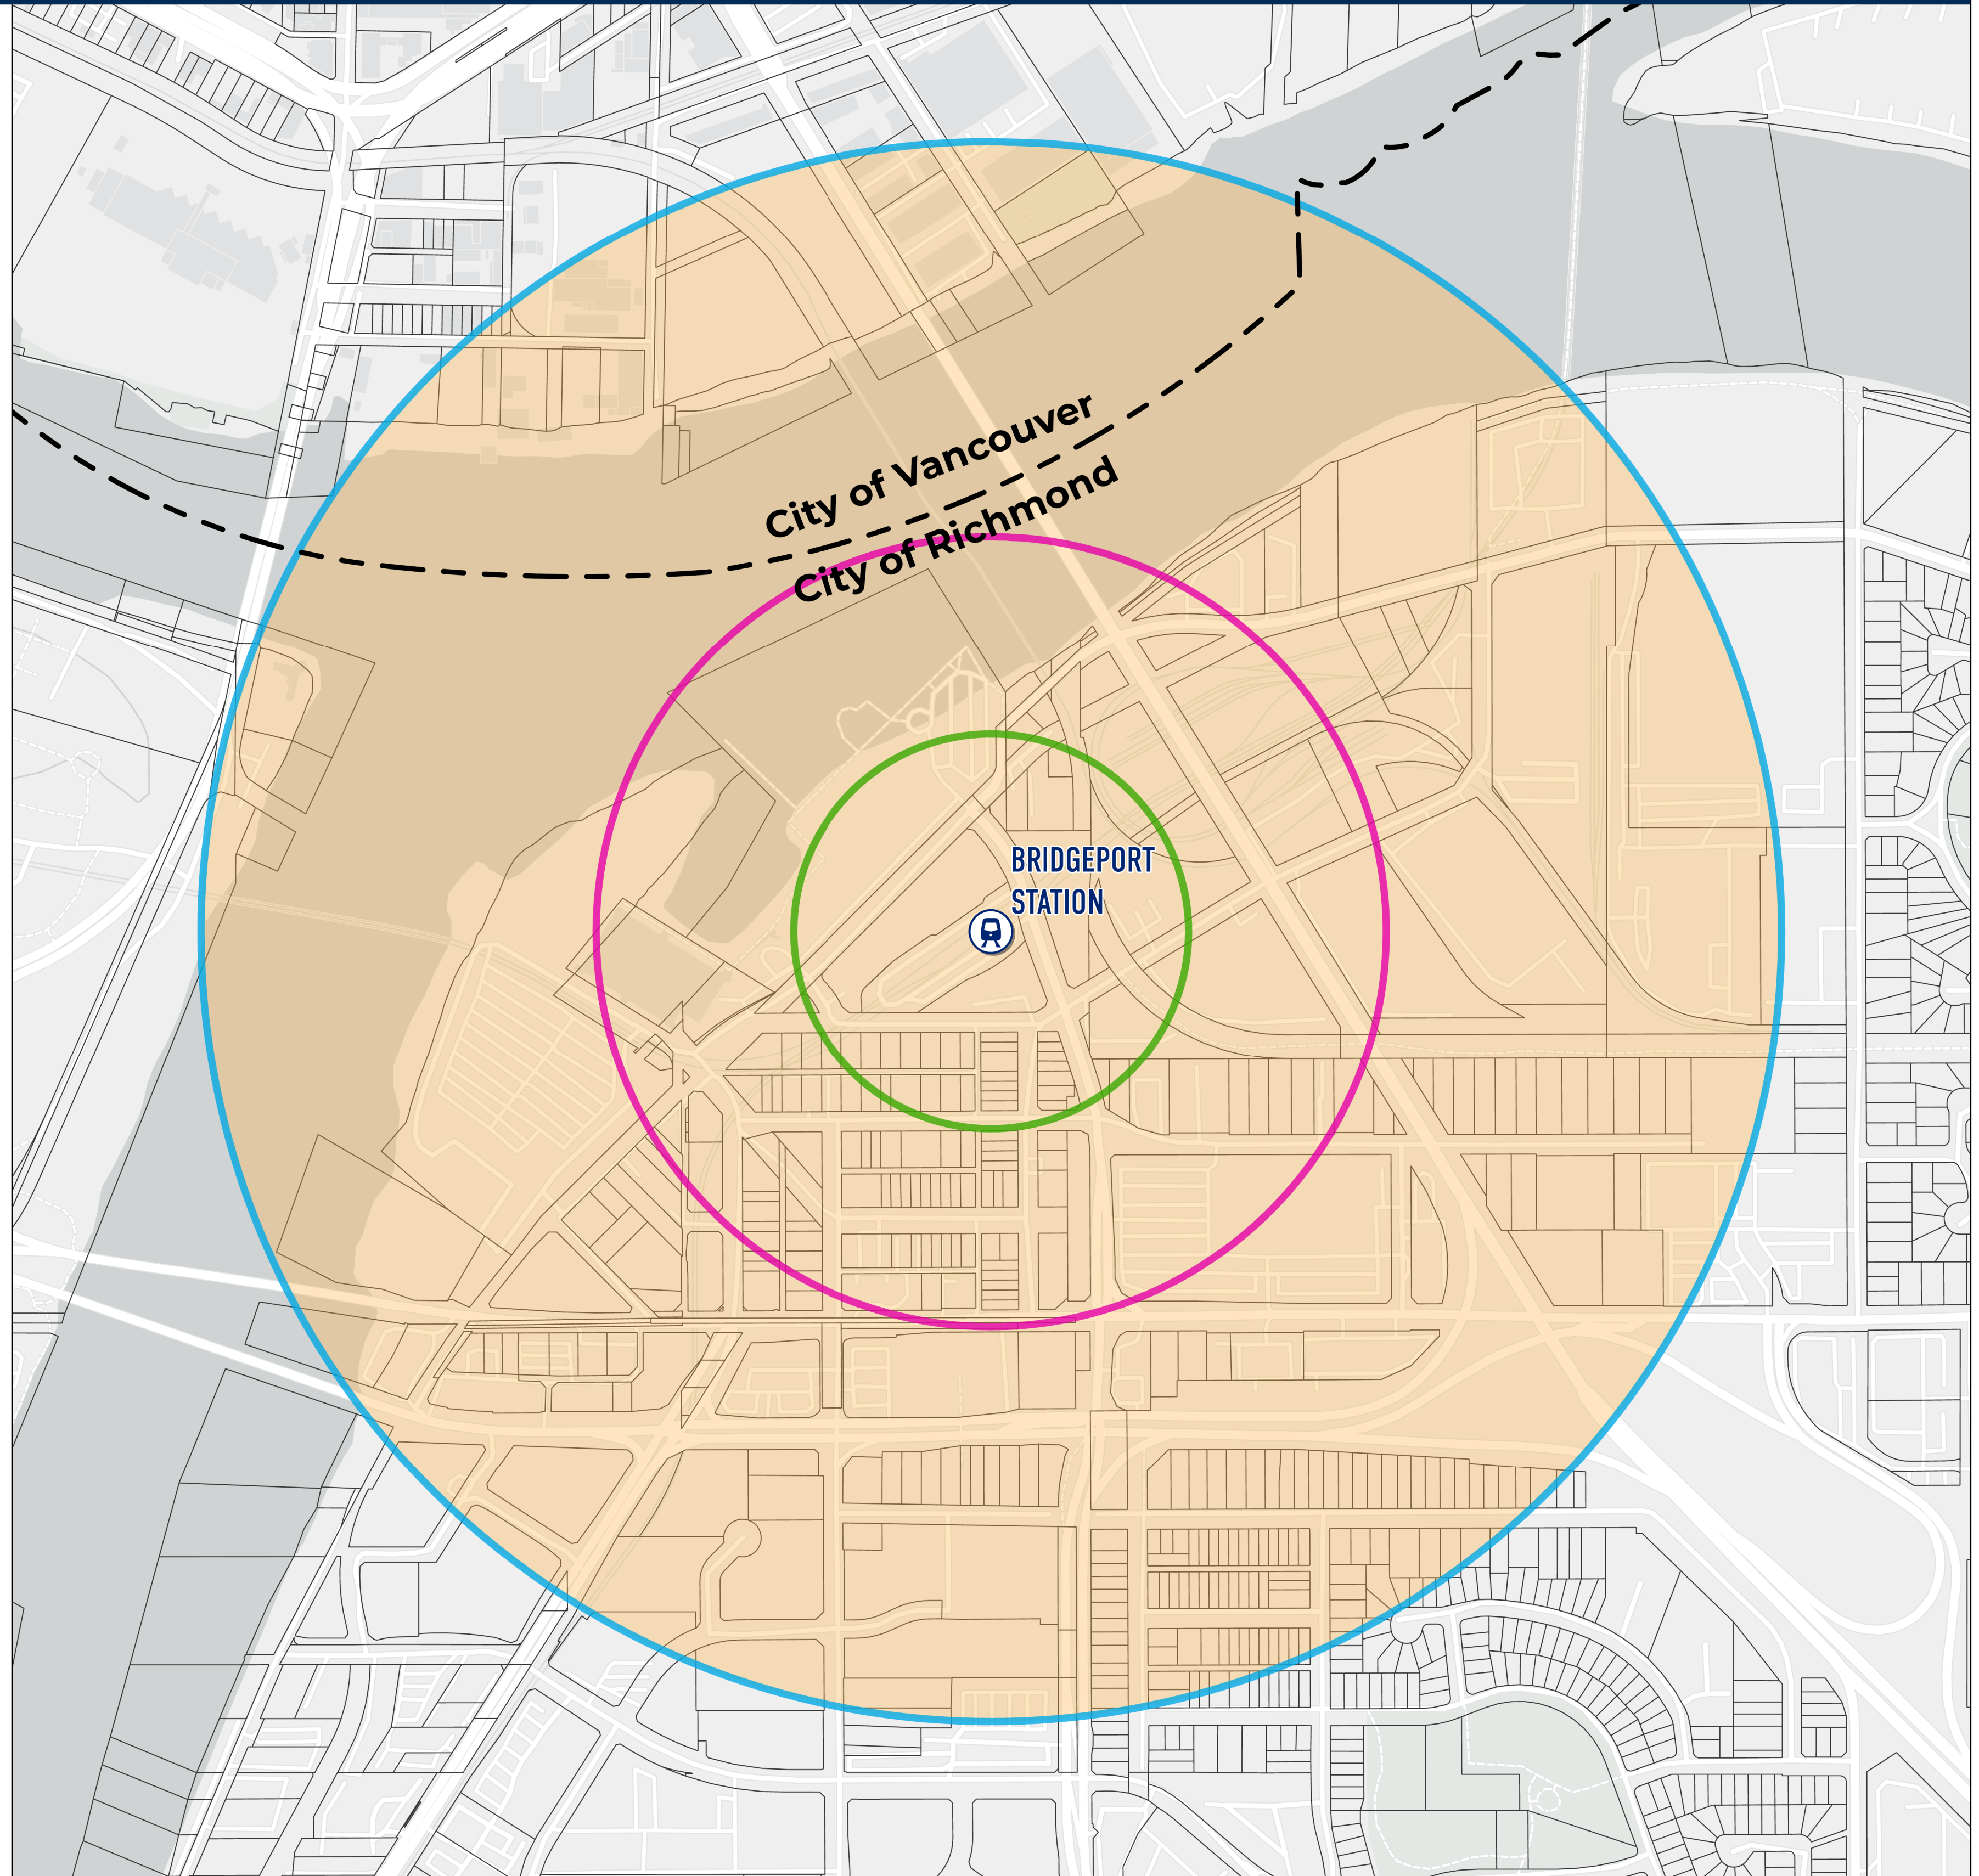

# BRIDGEPORT STATION (CITY OF RICHMOND / CITY OF VANCOUVER)

## Legend

-  Passenger Rail
-  Transit Oriented Area
-  200 metre Tier
-  400 metre Tier
-  800 metre Tier
-  Parcel
-  Municipal Boundary

Date Created: 2023-11-15