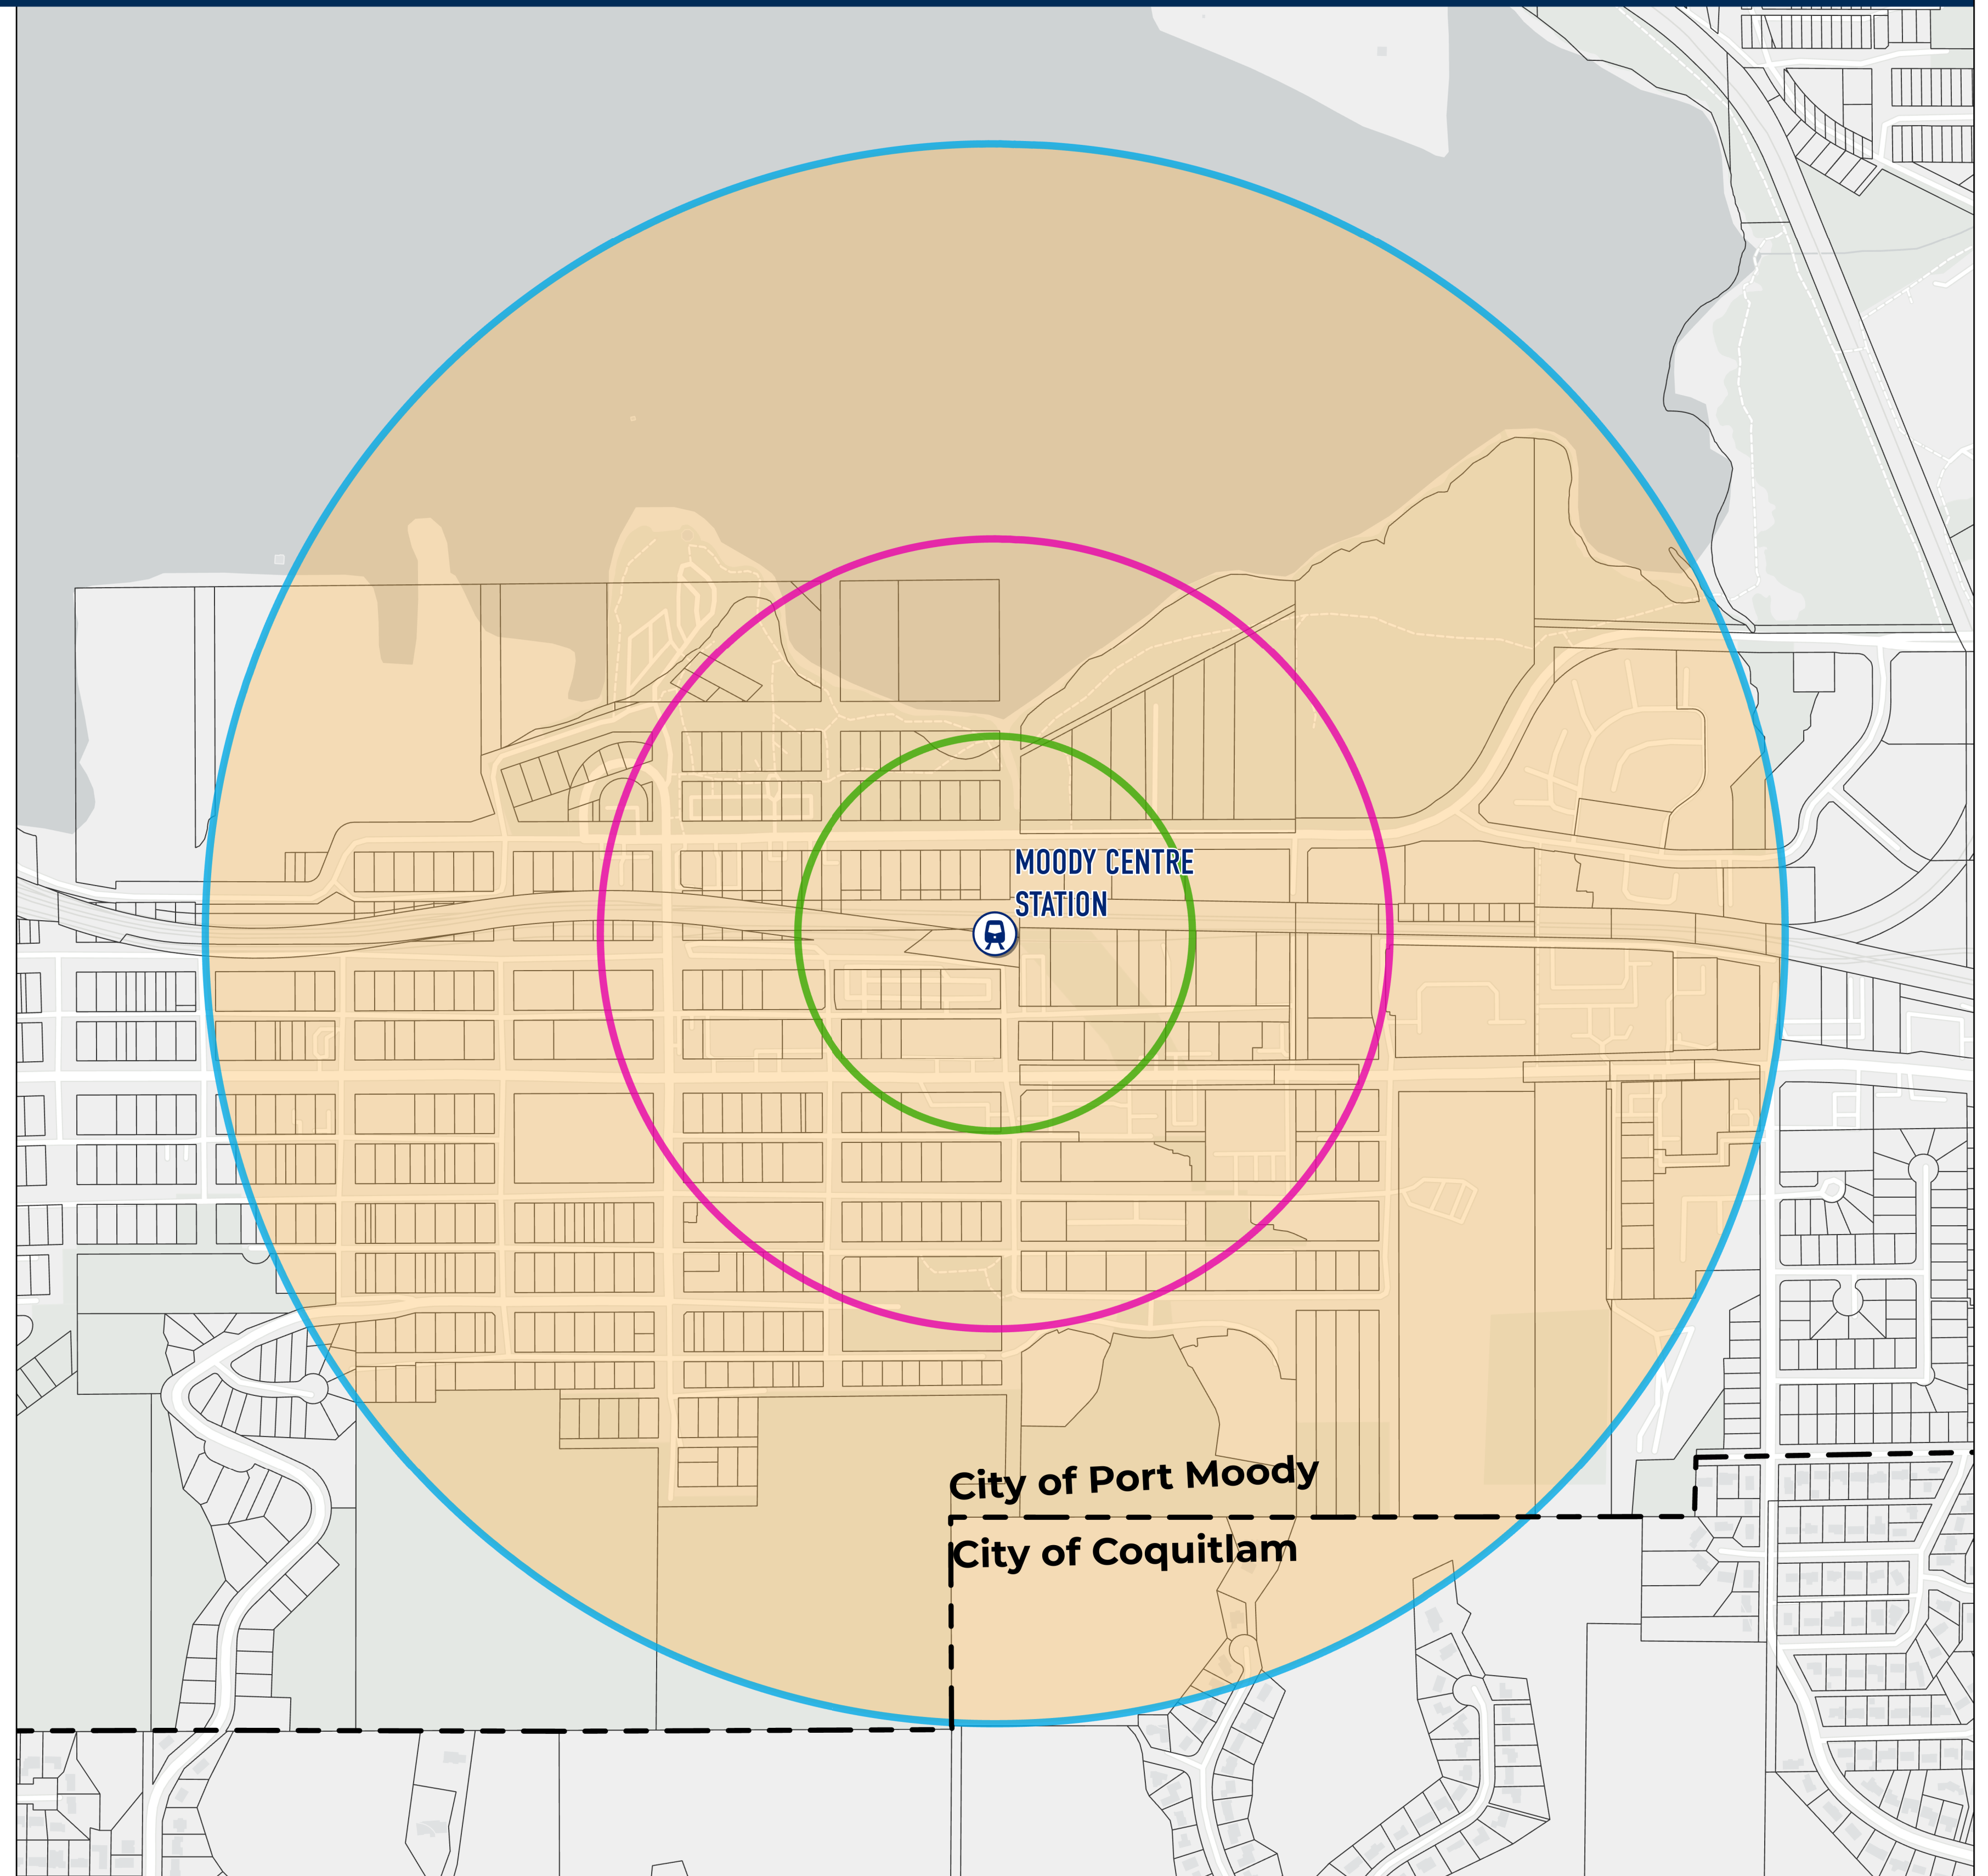

MOODY CENTRE STATION (CITY OF PORT MOODY / CITY OF COQUITLAM)

Legend

-  Passenger Rail
-  Transit Oriented Area
-  200 metre Tier
-  400 metre Tier
-  800 metre Tier
-  Parcel
-  Municipal Boundary

Date Created: 2023-11-15