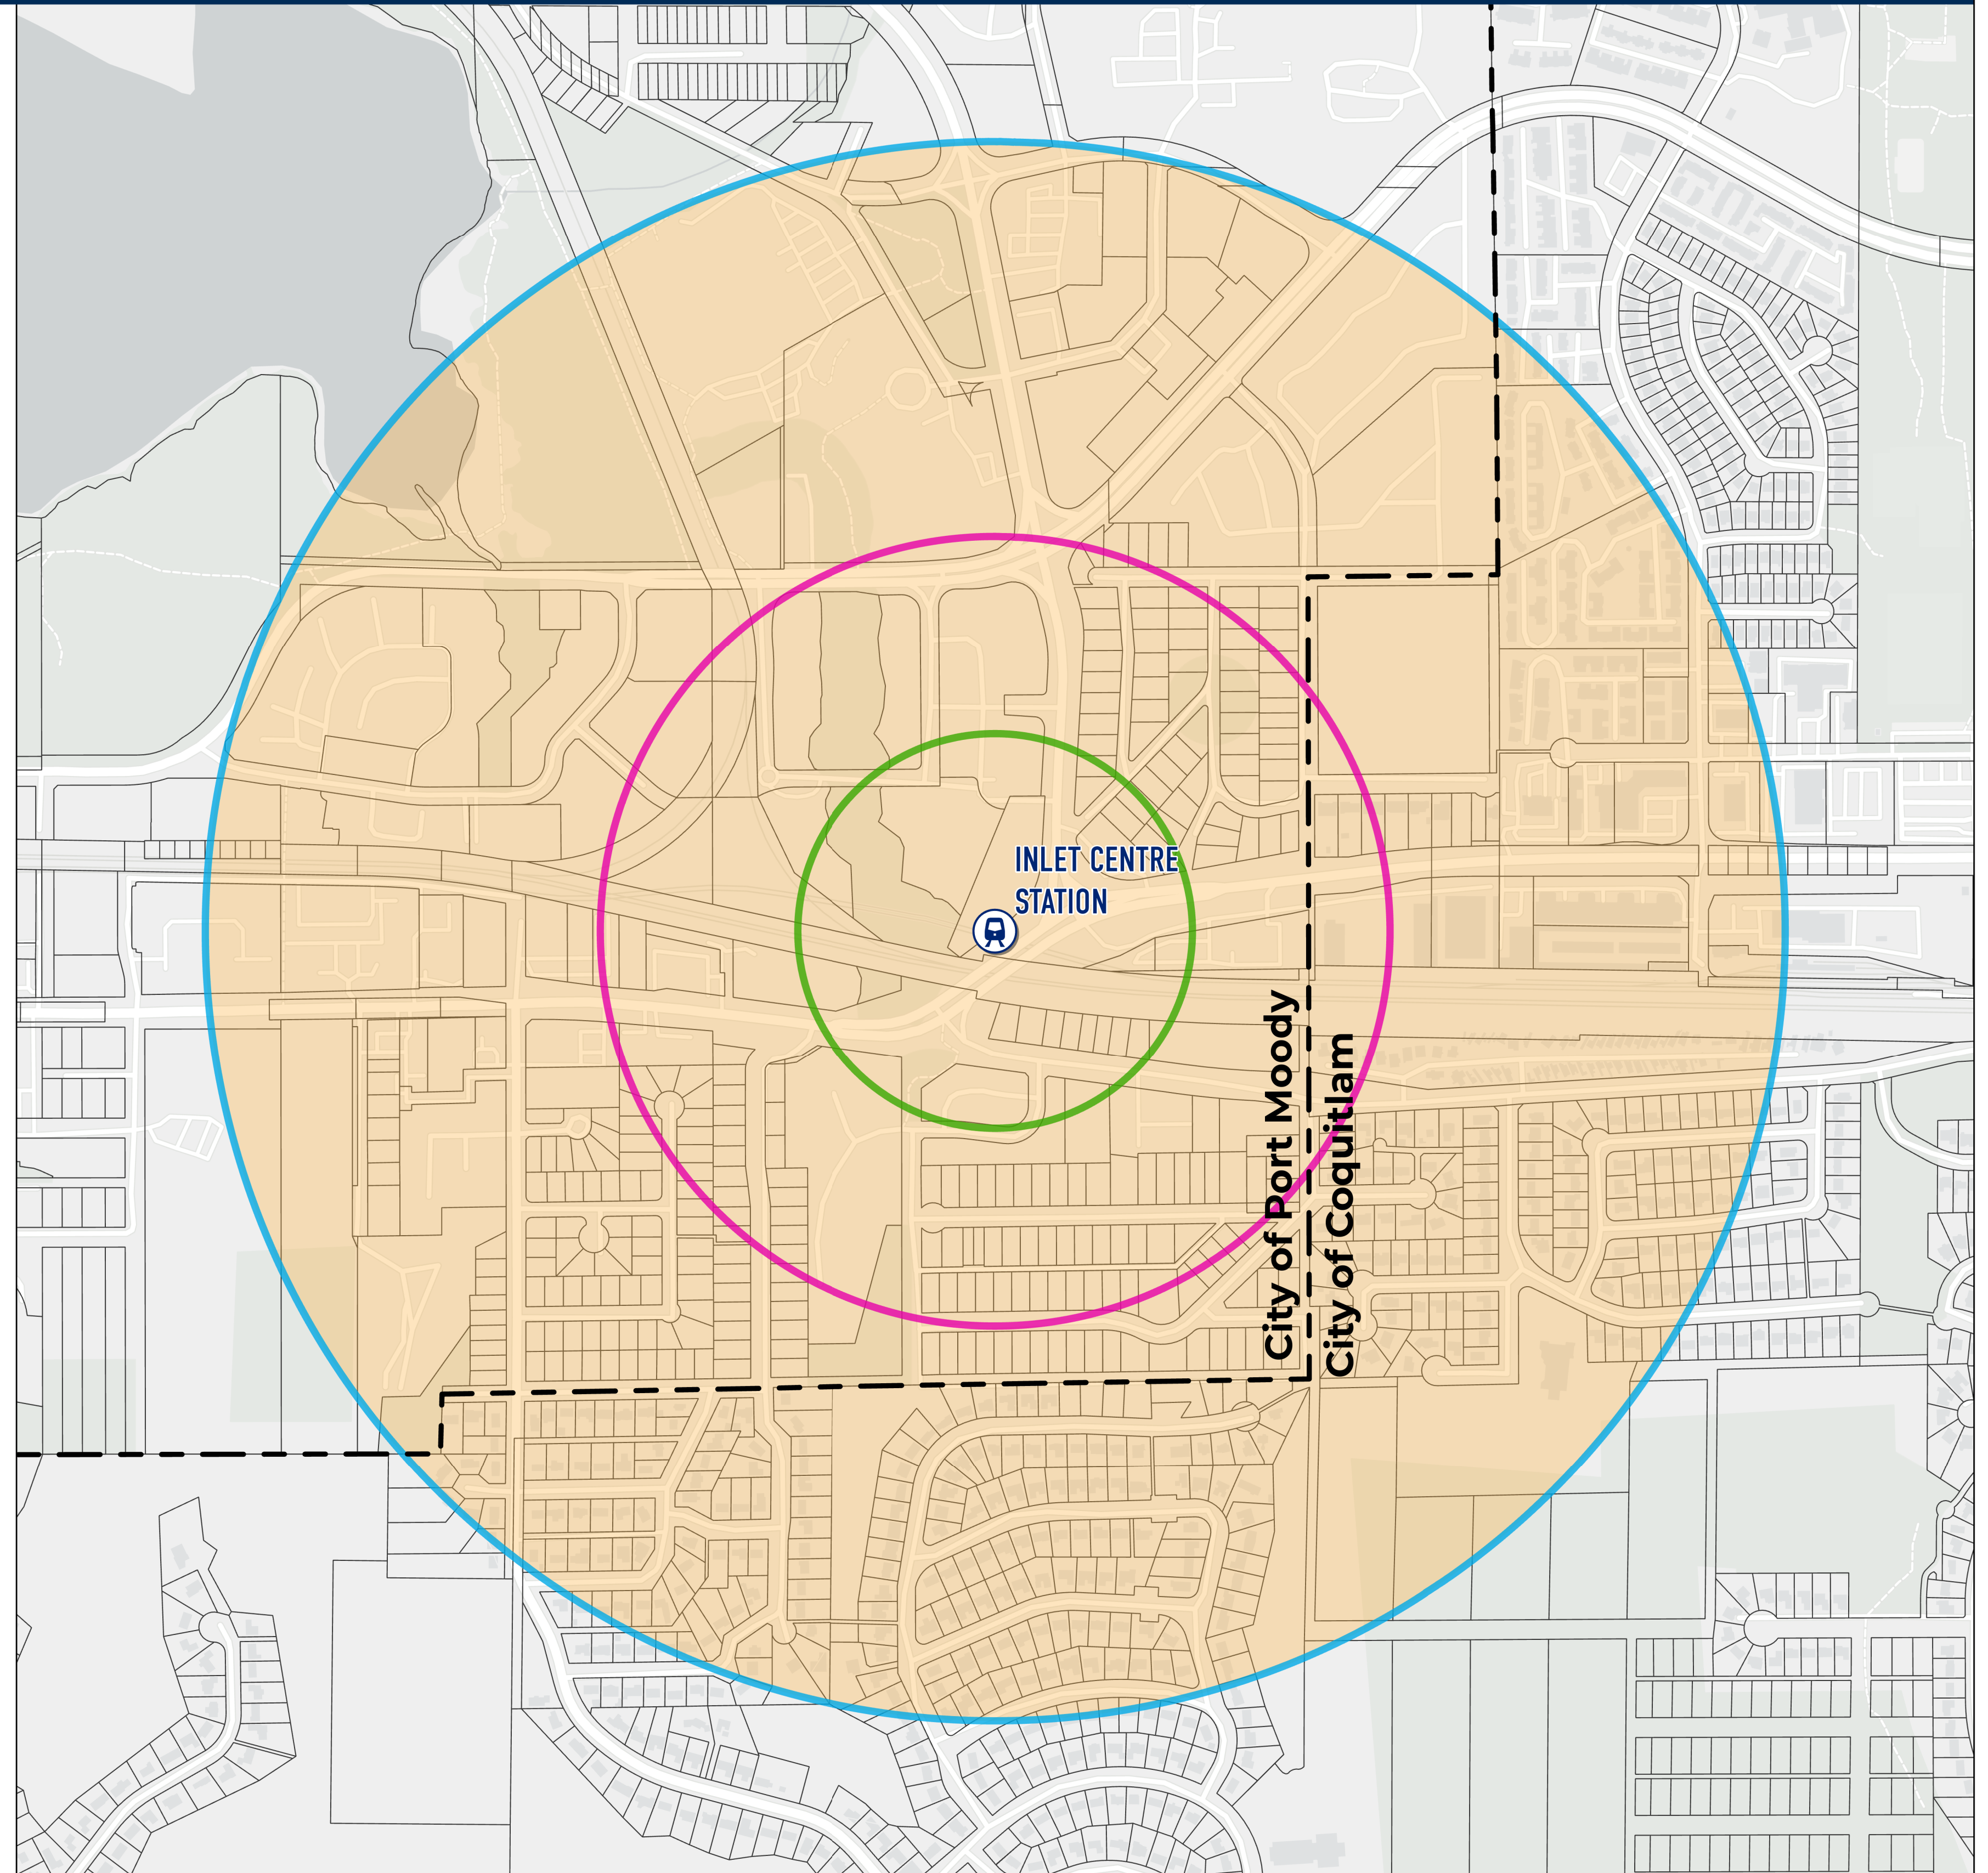

# INLET CENTRE STATION (CITY OF PORT MOODY / CITY OF COQUITLAM)

## Legend

-  Passenger Rail
-  Transit Oriented Area
-  200 metre Tier
-  400 metre Tier
-  800 metre Tier
-  Parcel
-  - - Municipal Boundary

Date Created: 2023-11-15