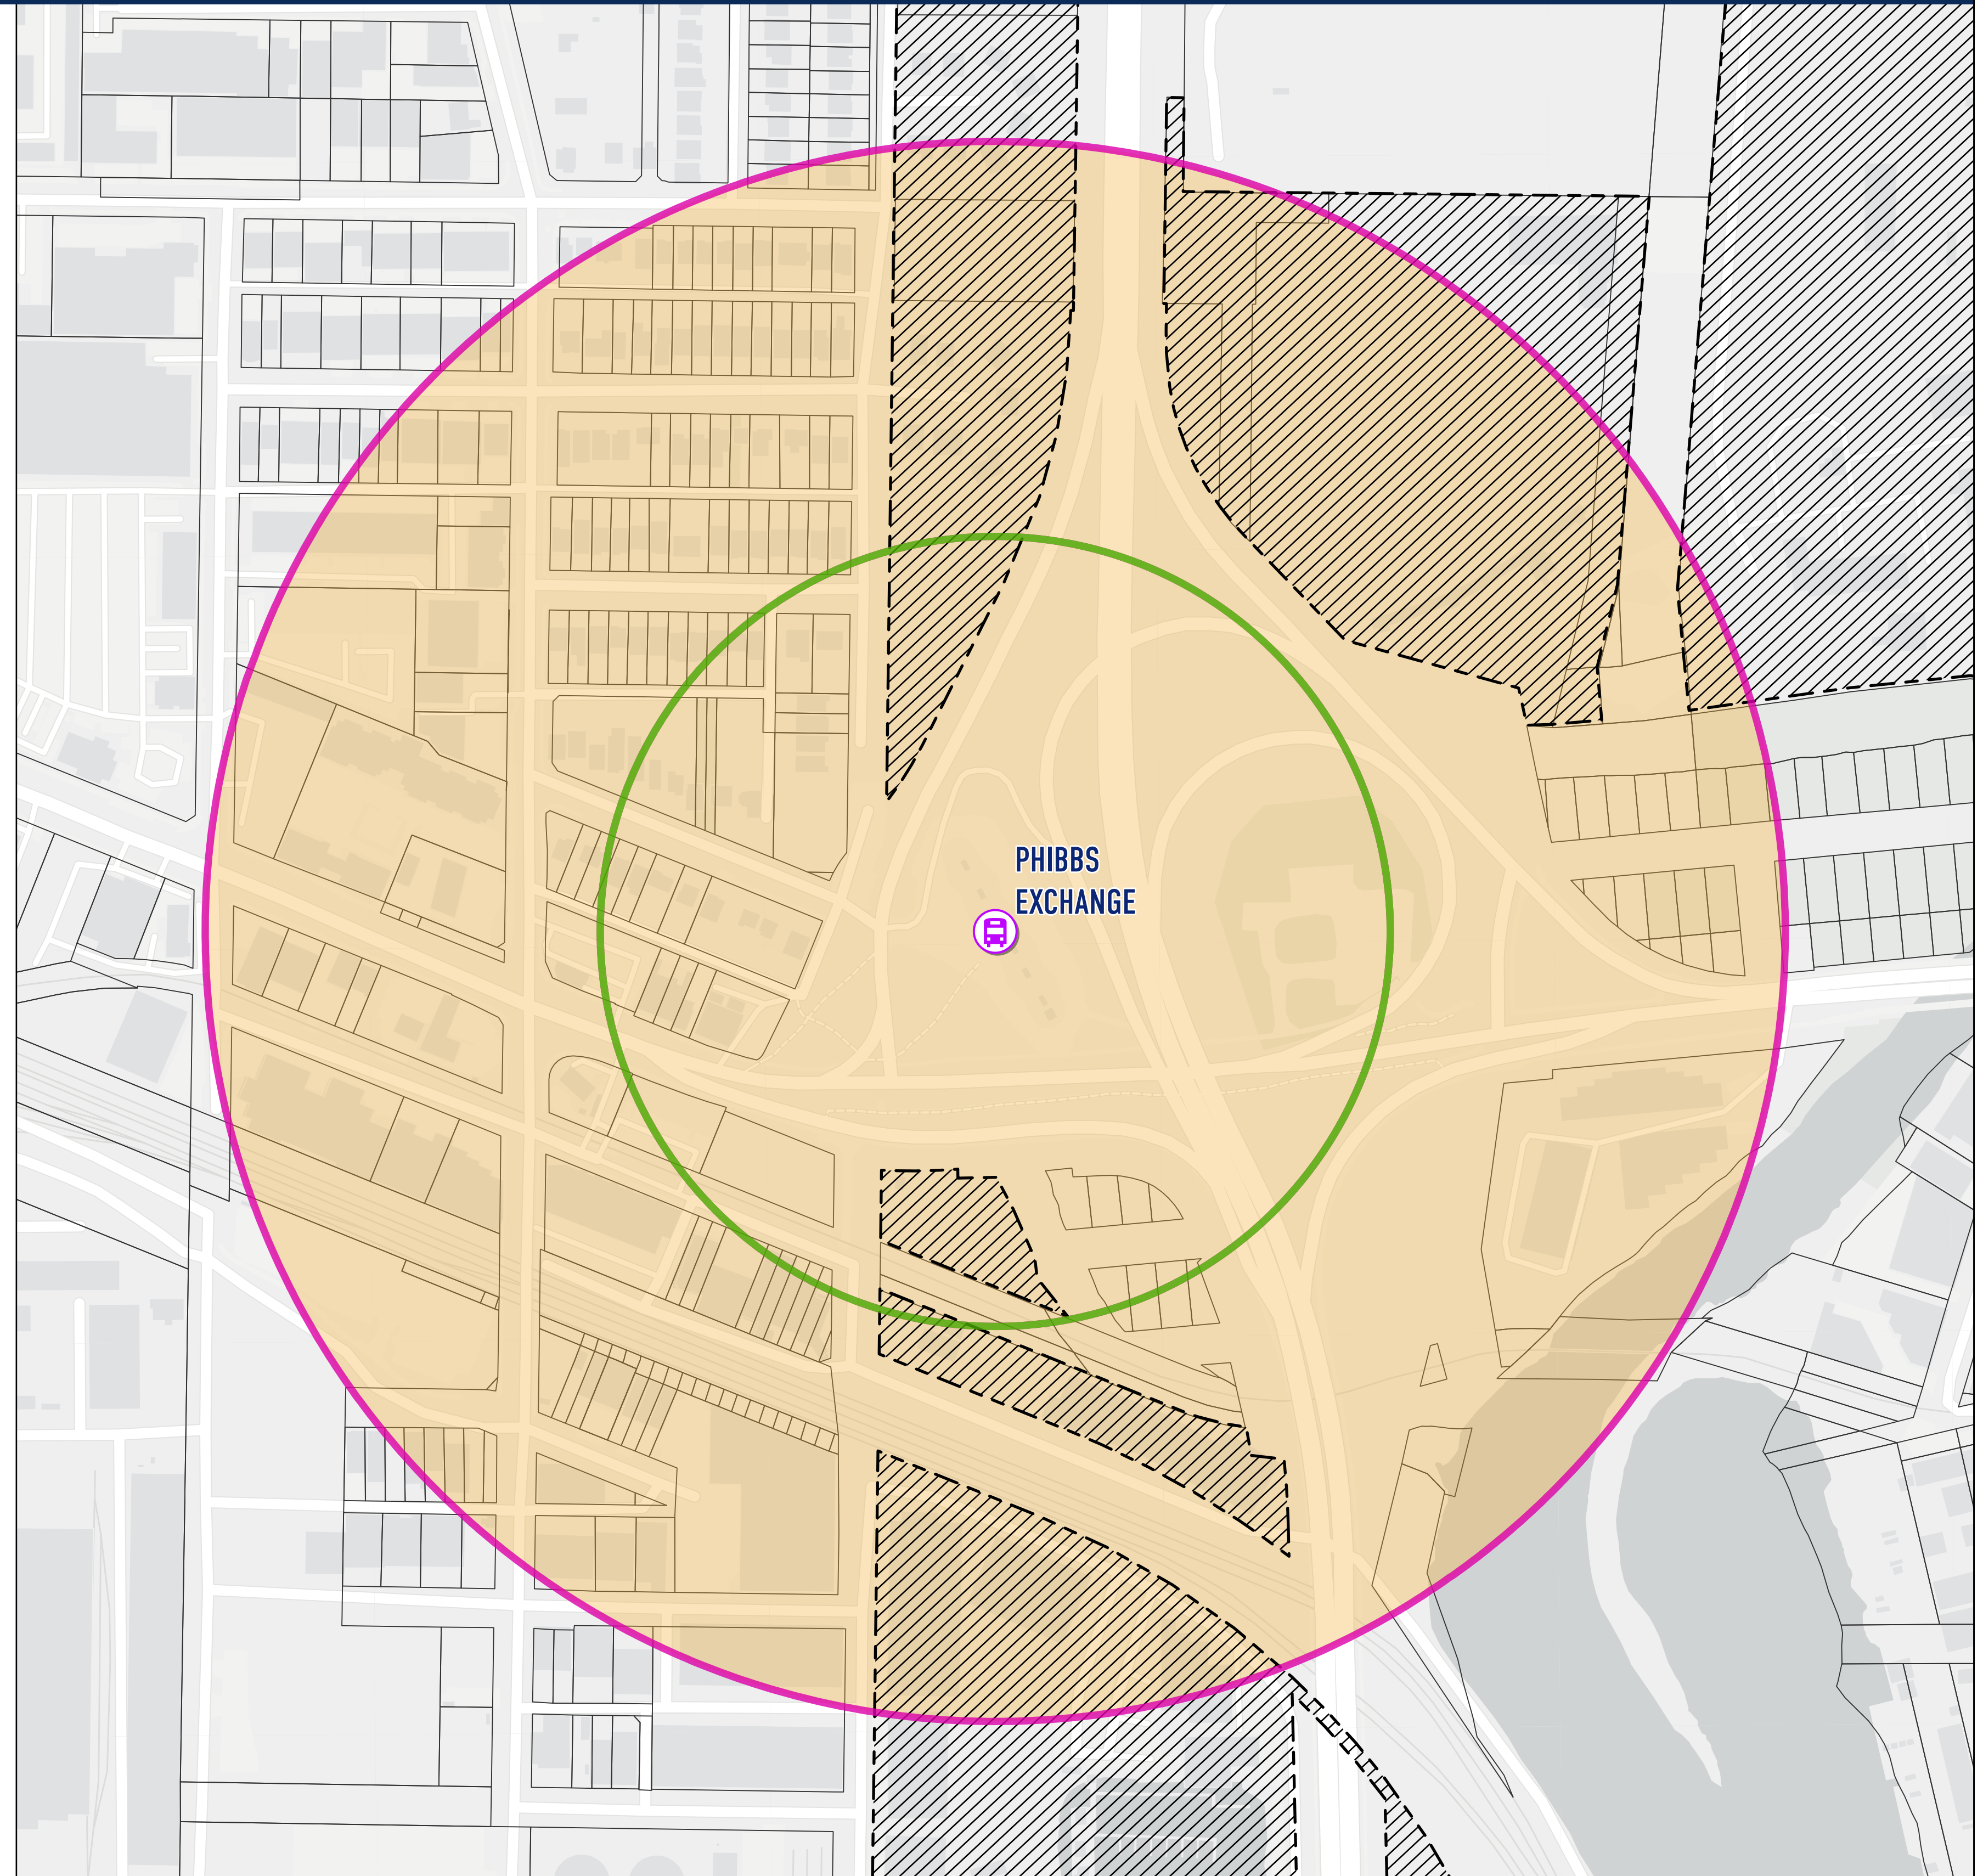

PHIBBS EXCHANGE (DISTRICT OF NORTH VANCOUVER)

Legend

-  Bus Exchange
-  Transit Oriented Area
-  200 metre Tier
-  400 metre Tier
-  Parcel
-  Squamish Nation Reserve

Date Created: 2023-11-15