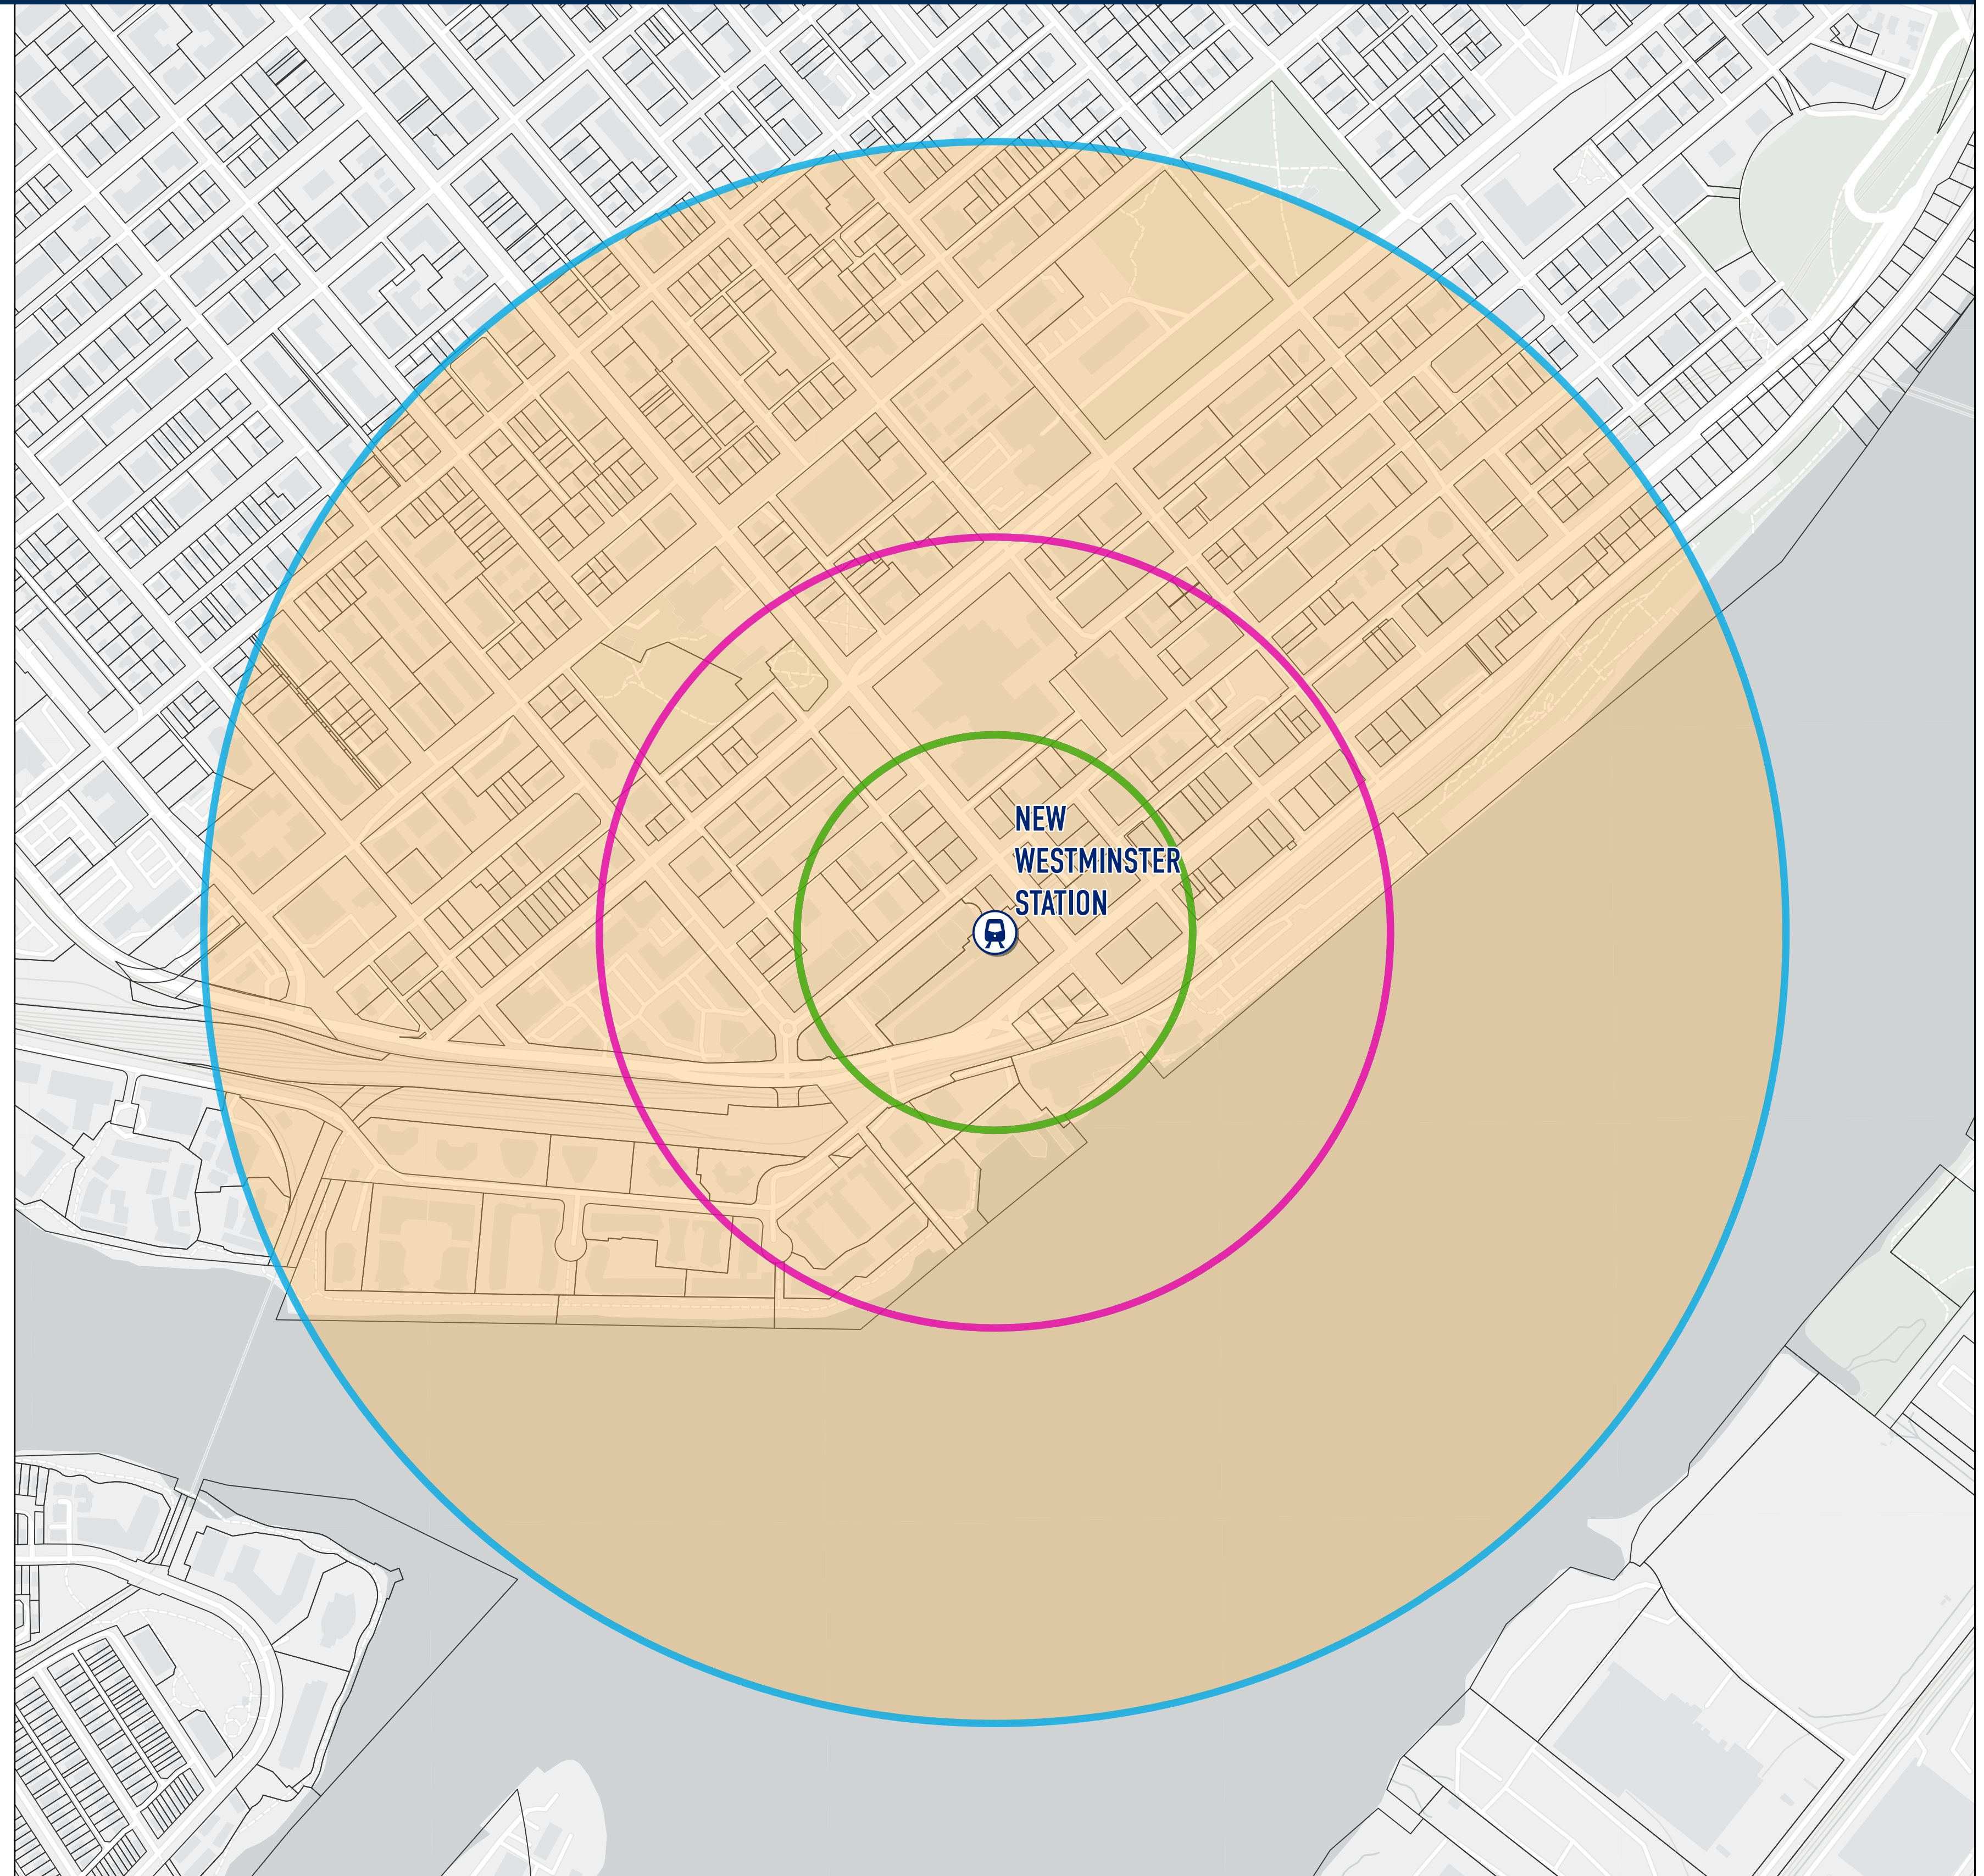

# NEW WESTMINSTER STATION (CITY OF NEW WESTMINSTER)

## Legend

Passenger Rail

Transit Oriented Area

200 metre Tier

400 metre Tier

800 metre Tier

Parcel

Date Created: 2023-11-24