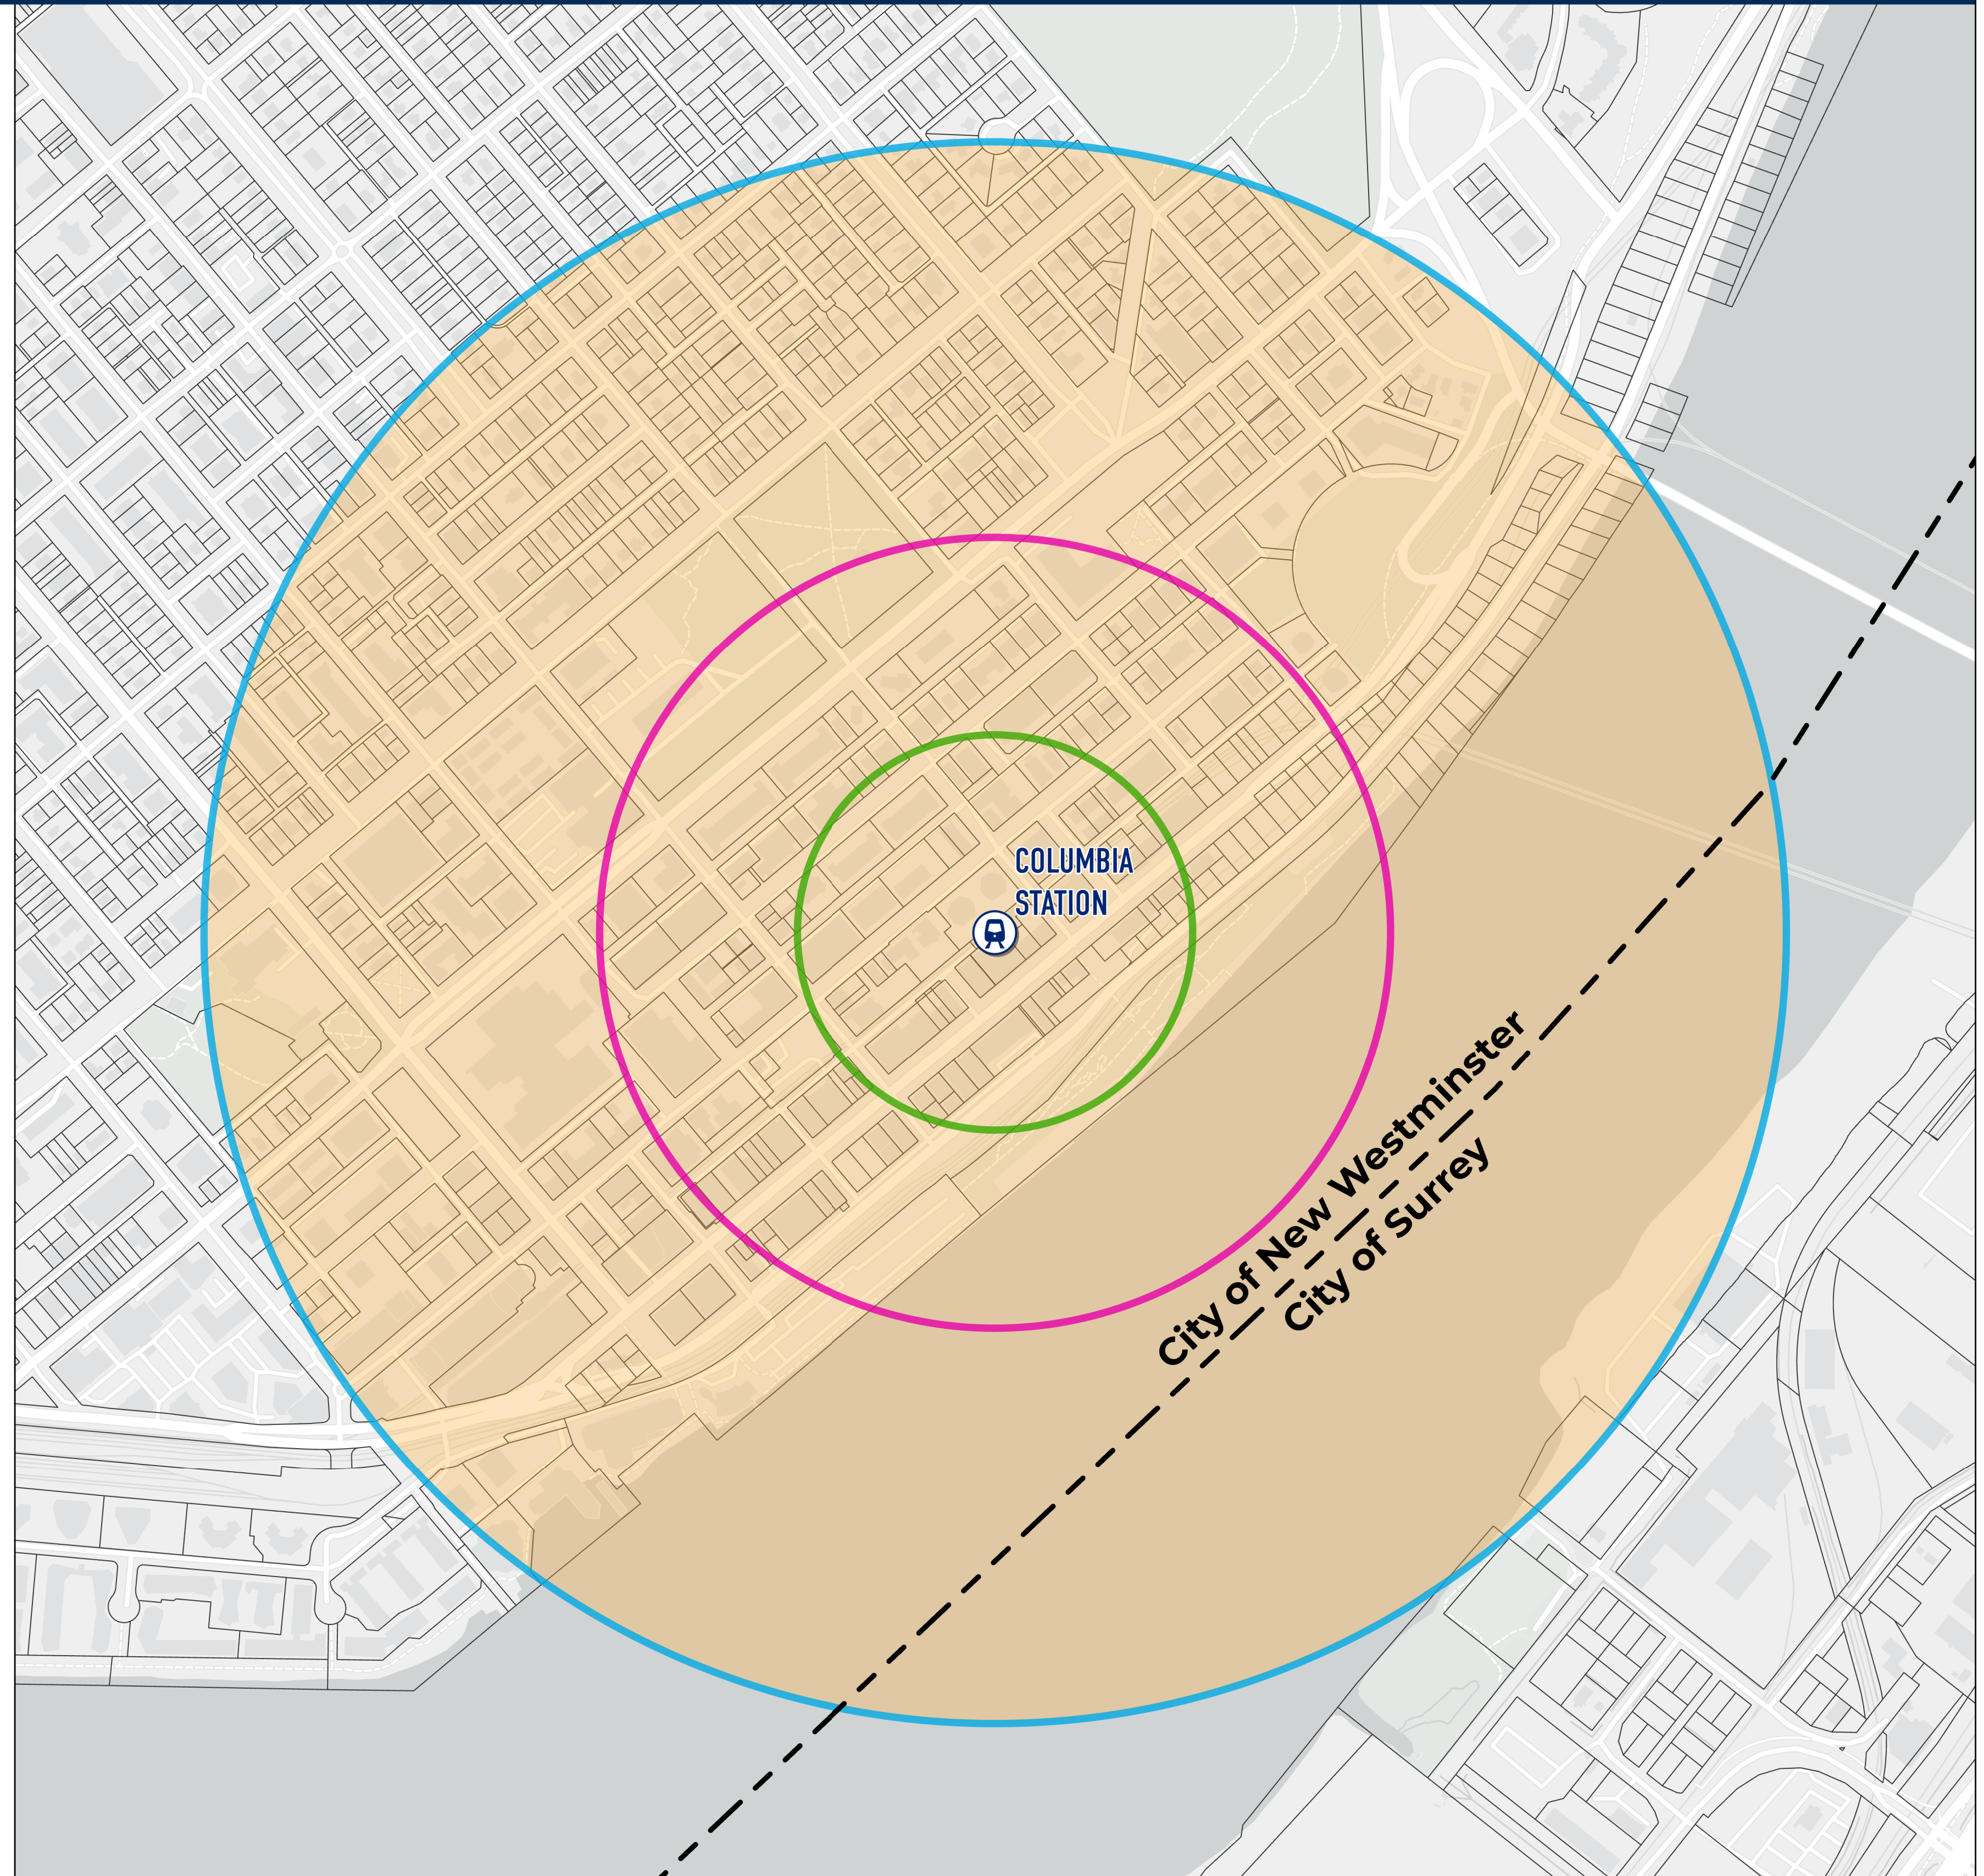

COLUMBIA STATION (CITY OF NEW WESTMINSTER / CITY OF SURREY)

Legend

-  Passenger Rail
-  Transit Oriented Area
-  200 metre Tier
-  400 metre Tier
-  800 metre Tier
-  Parcel
-  Municipal Boundary

Date Created: 2023-11-15