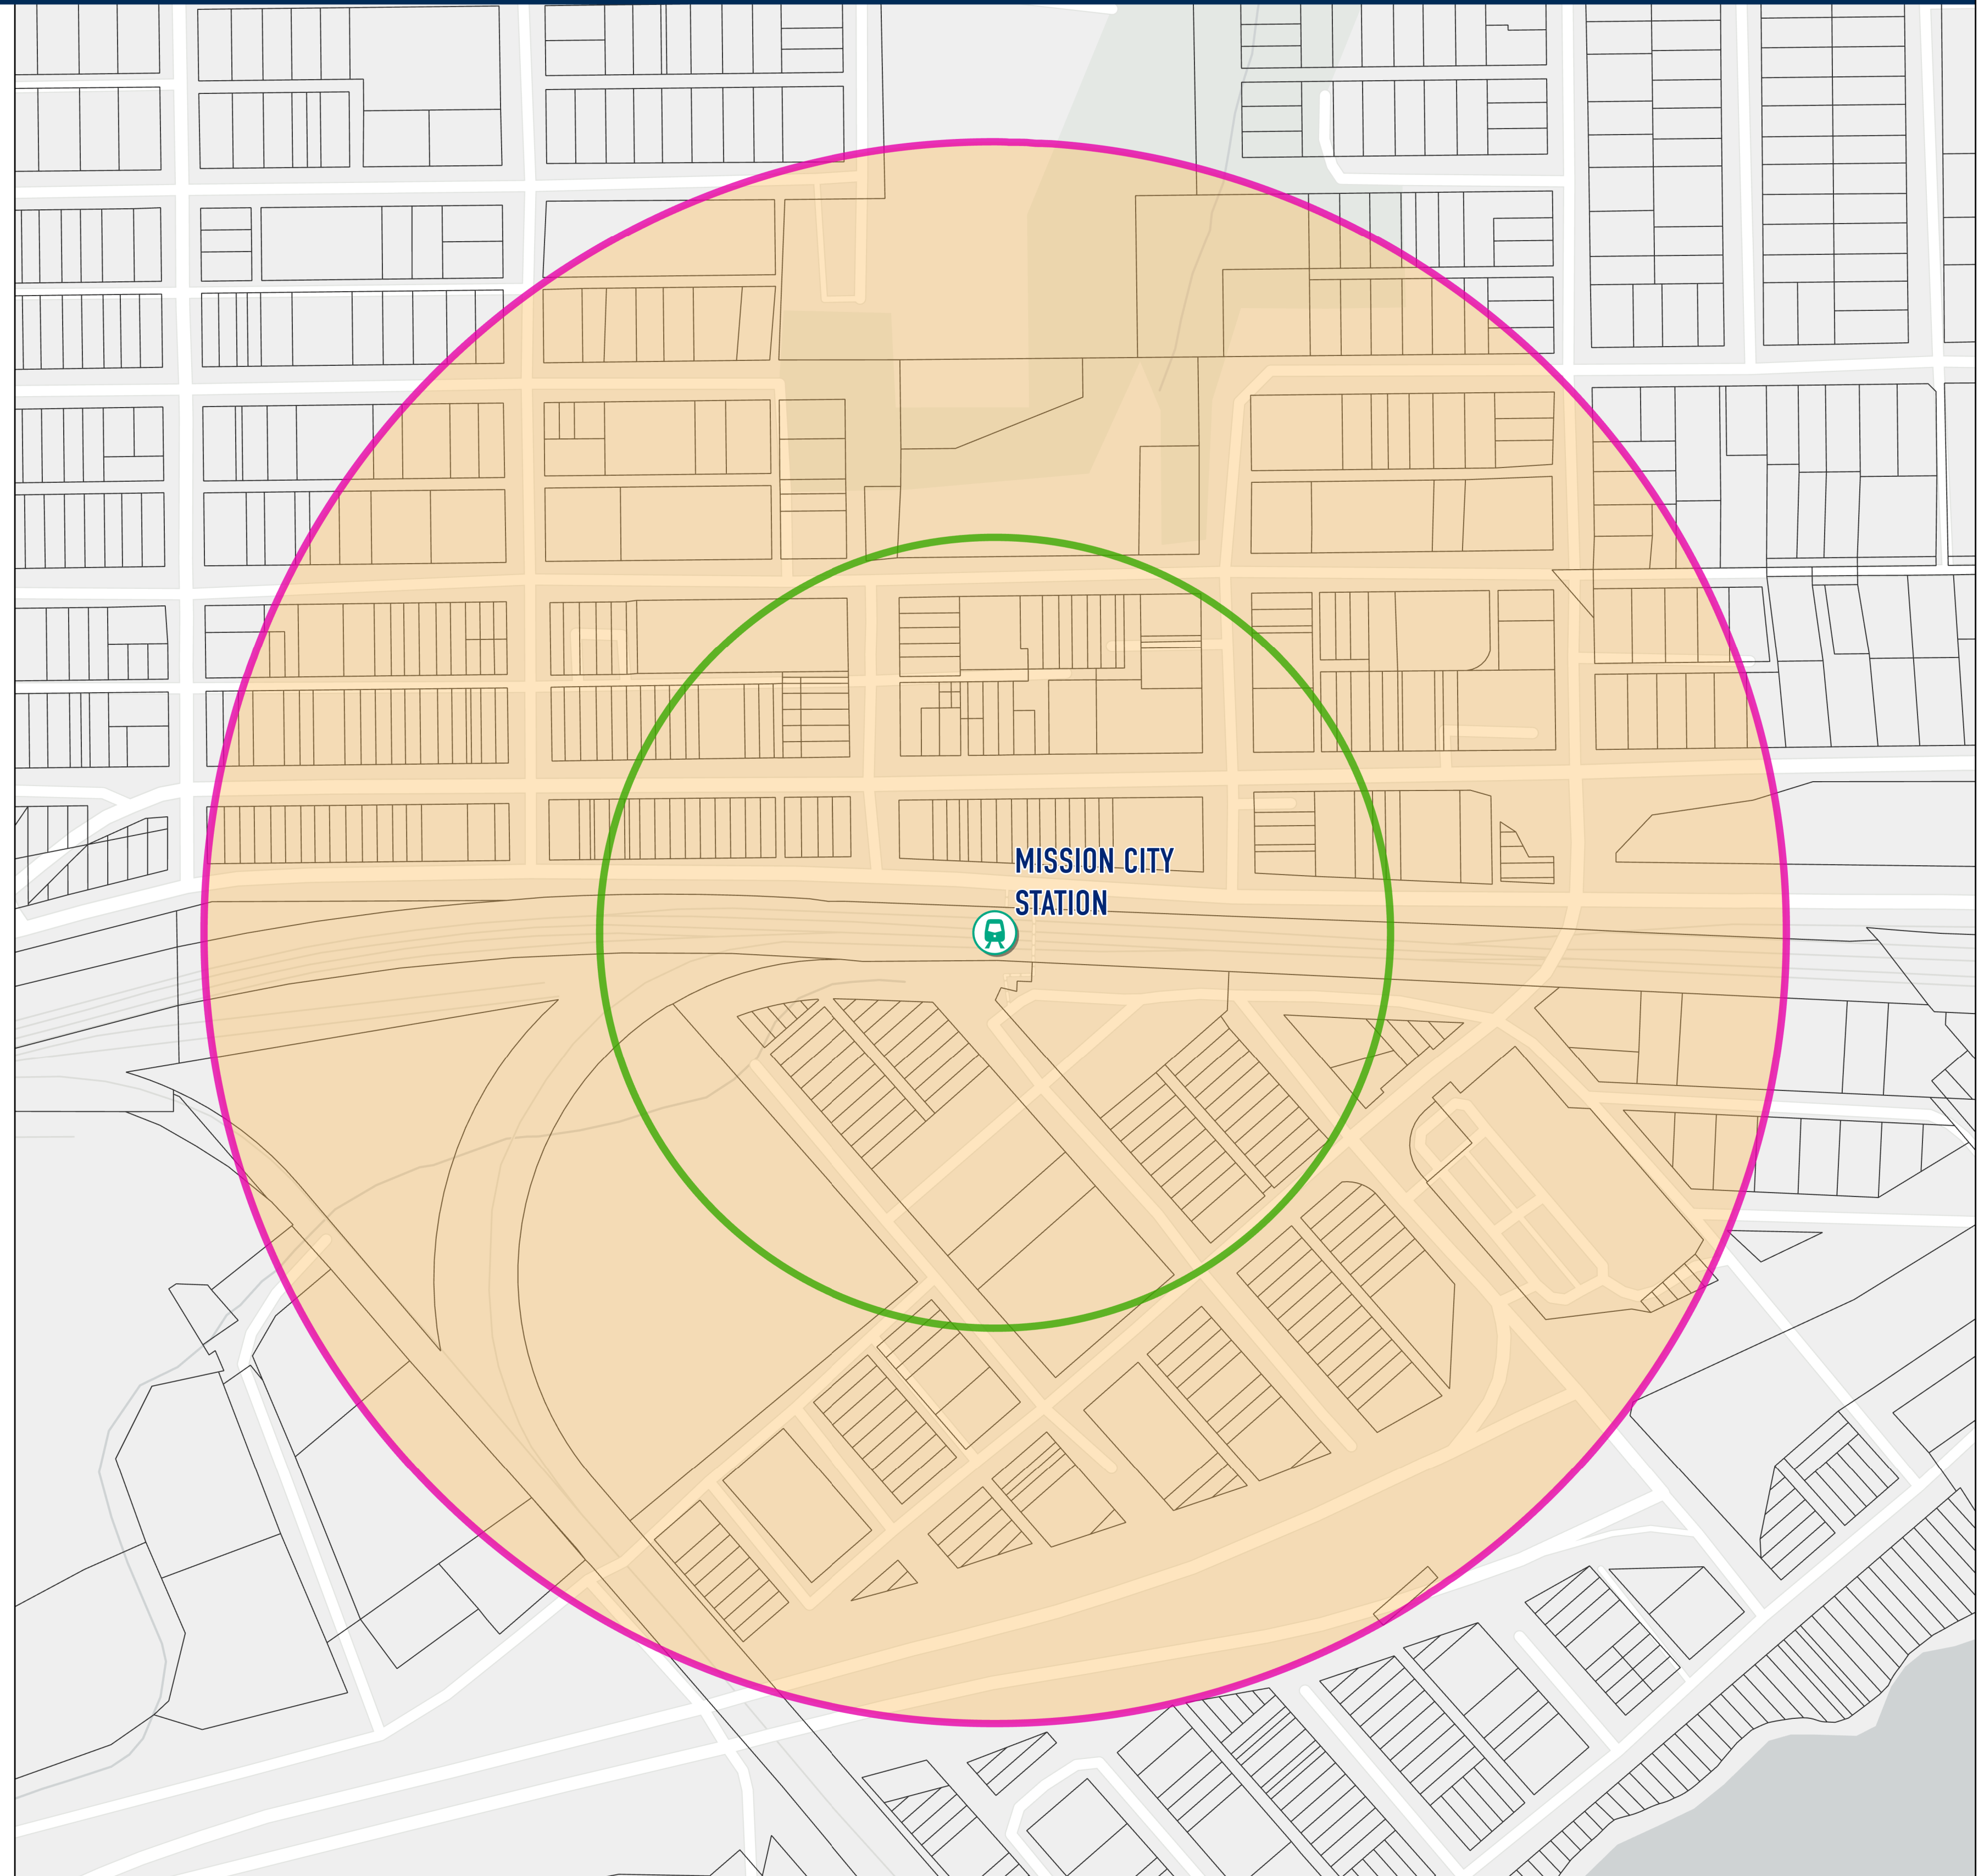

# MISSION CITY STATION (CITY OF MISSION)

## Legend

West Coast Express

Transit Oriented Area

200 metre Tier

400 metre Tier

Parcel

Date Created: 2023-11-15