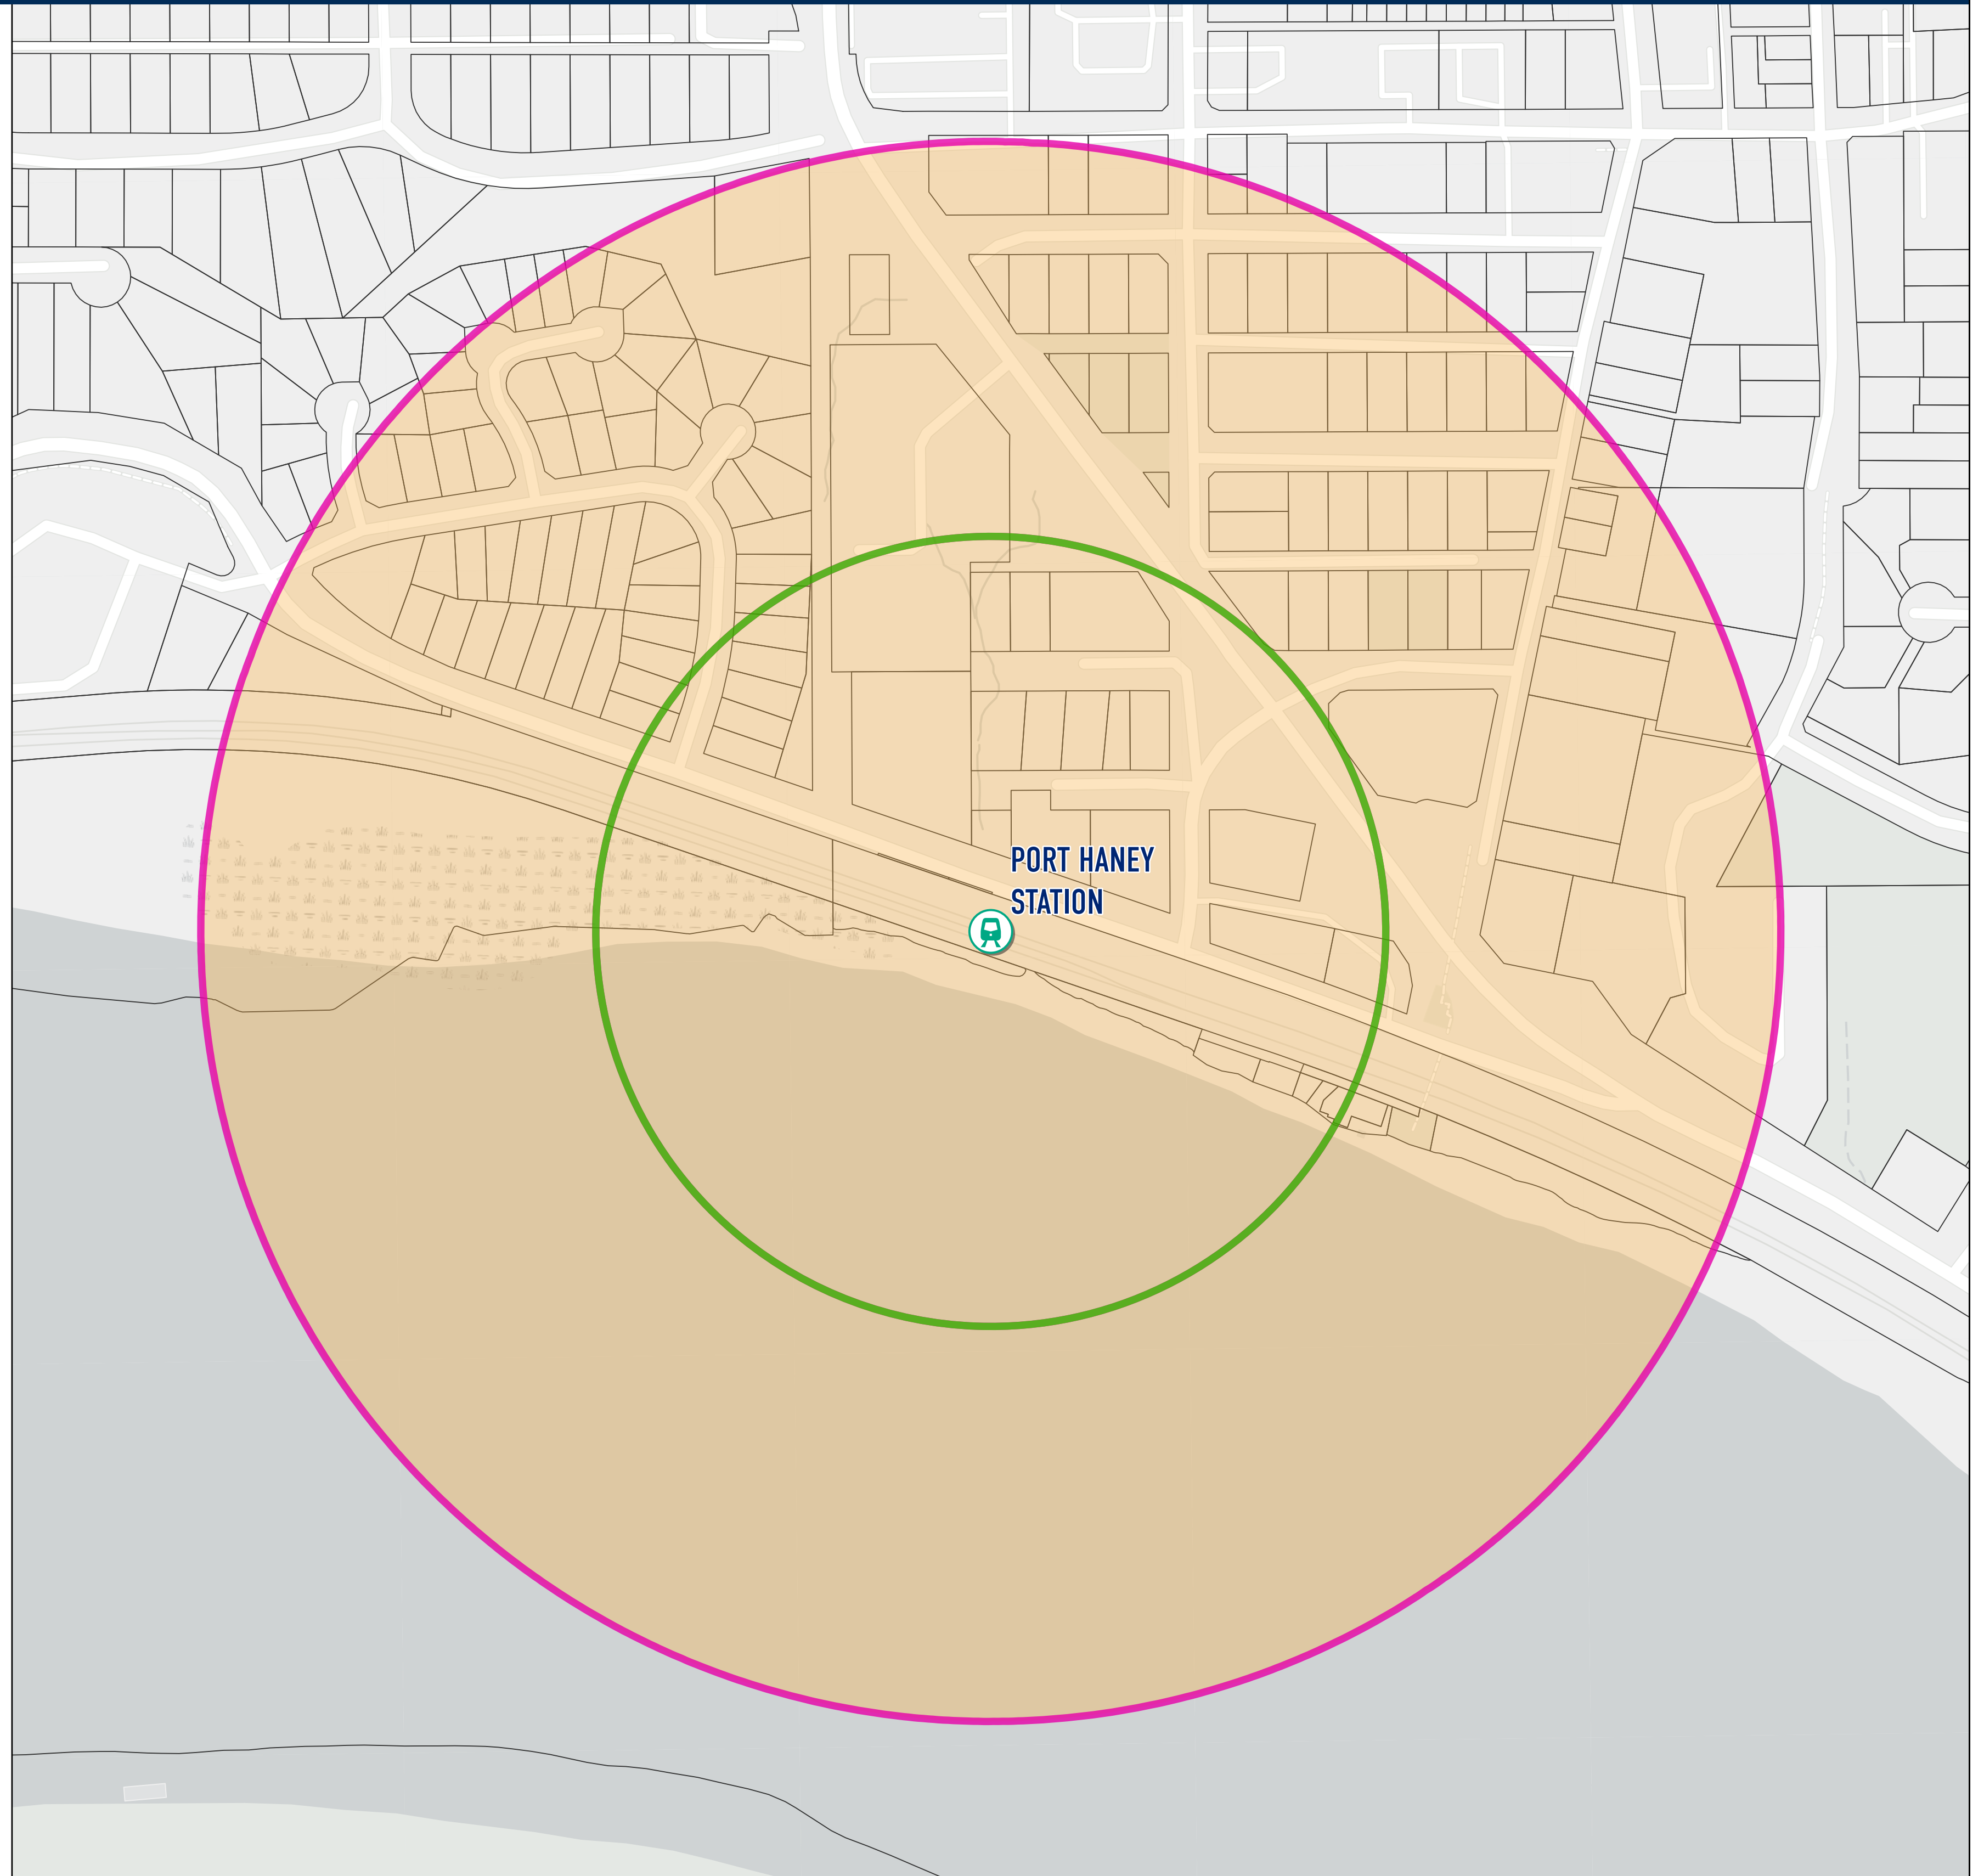

# PORT HANEY STATION (CITY OF MAPLE RIDGE)

## Legend

-  West Coast Express
-  Transit Oriented Area
-  200 metre Tier
-  400 metre Tier
-  Parcel

Date Created: 2023-11-24