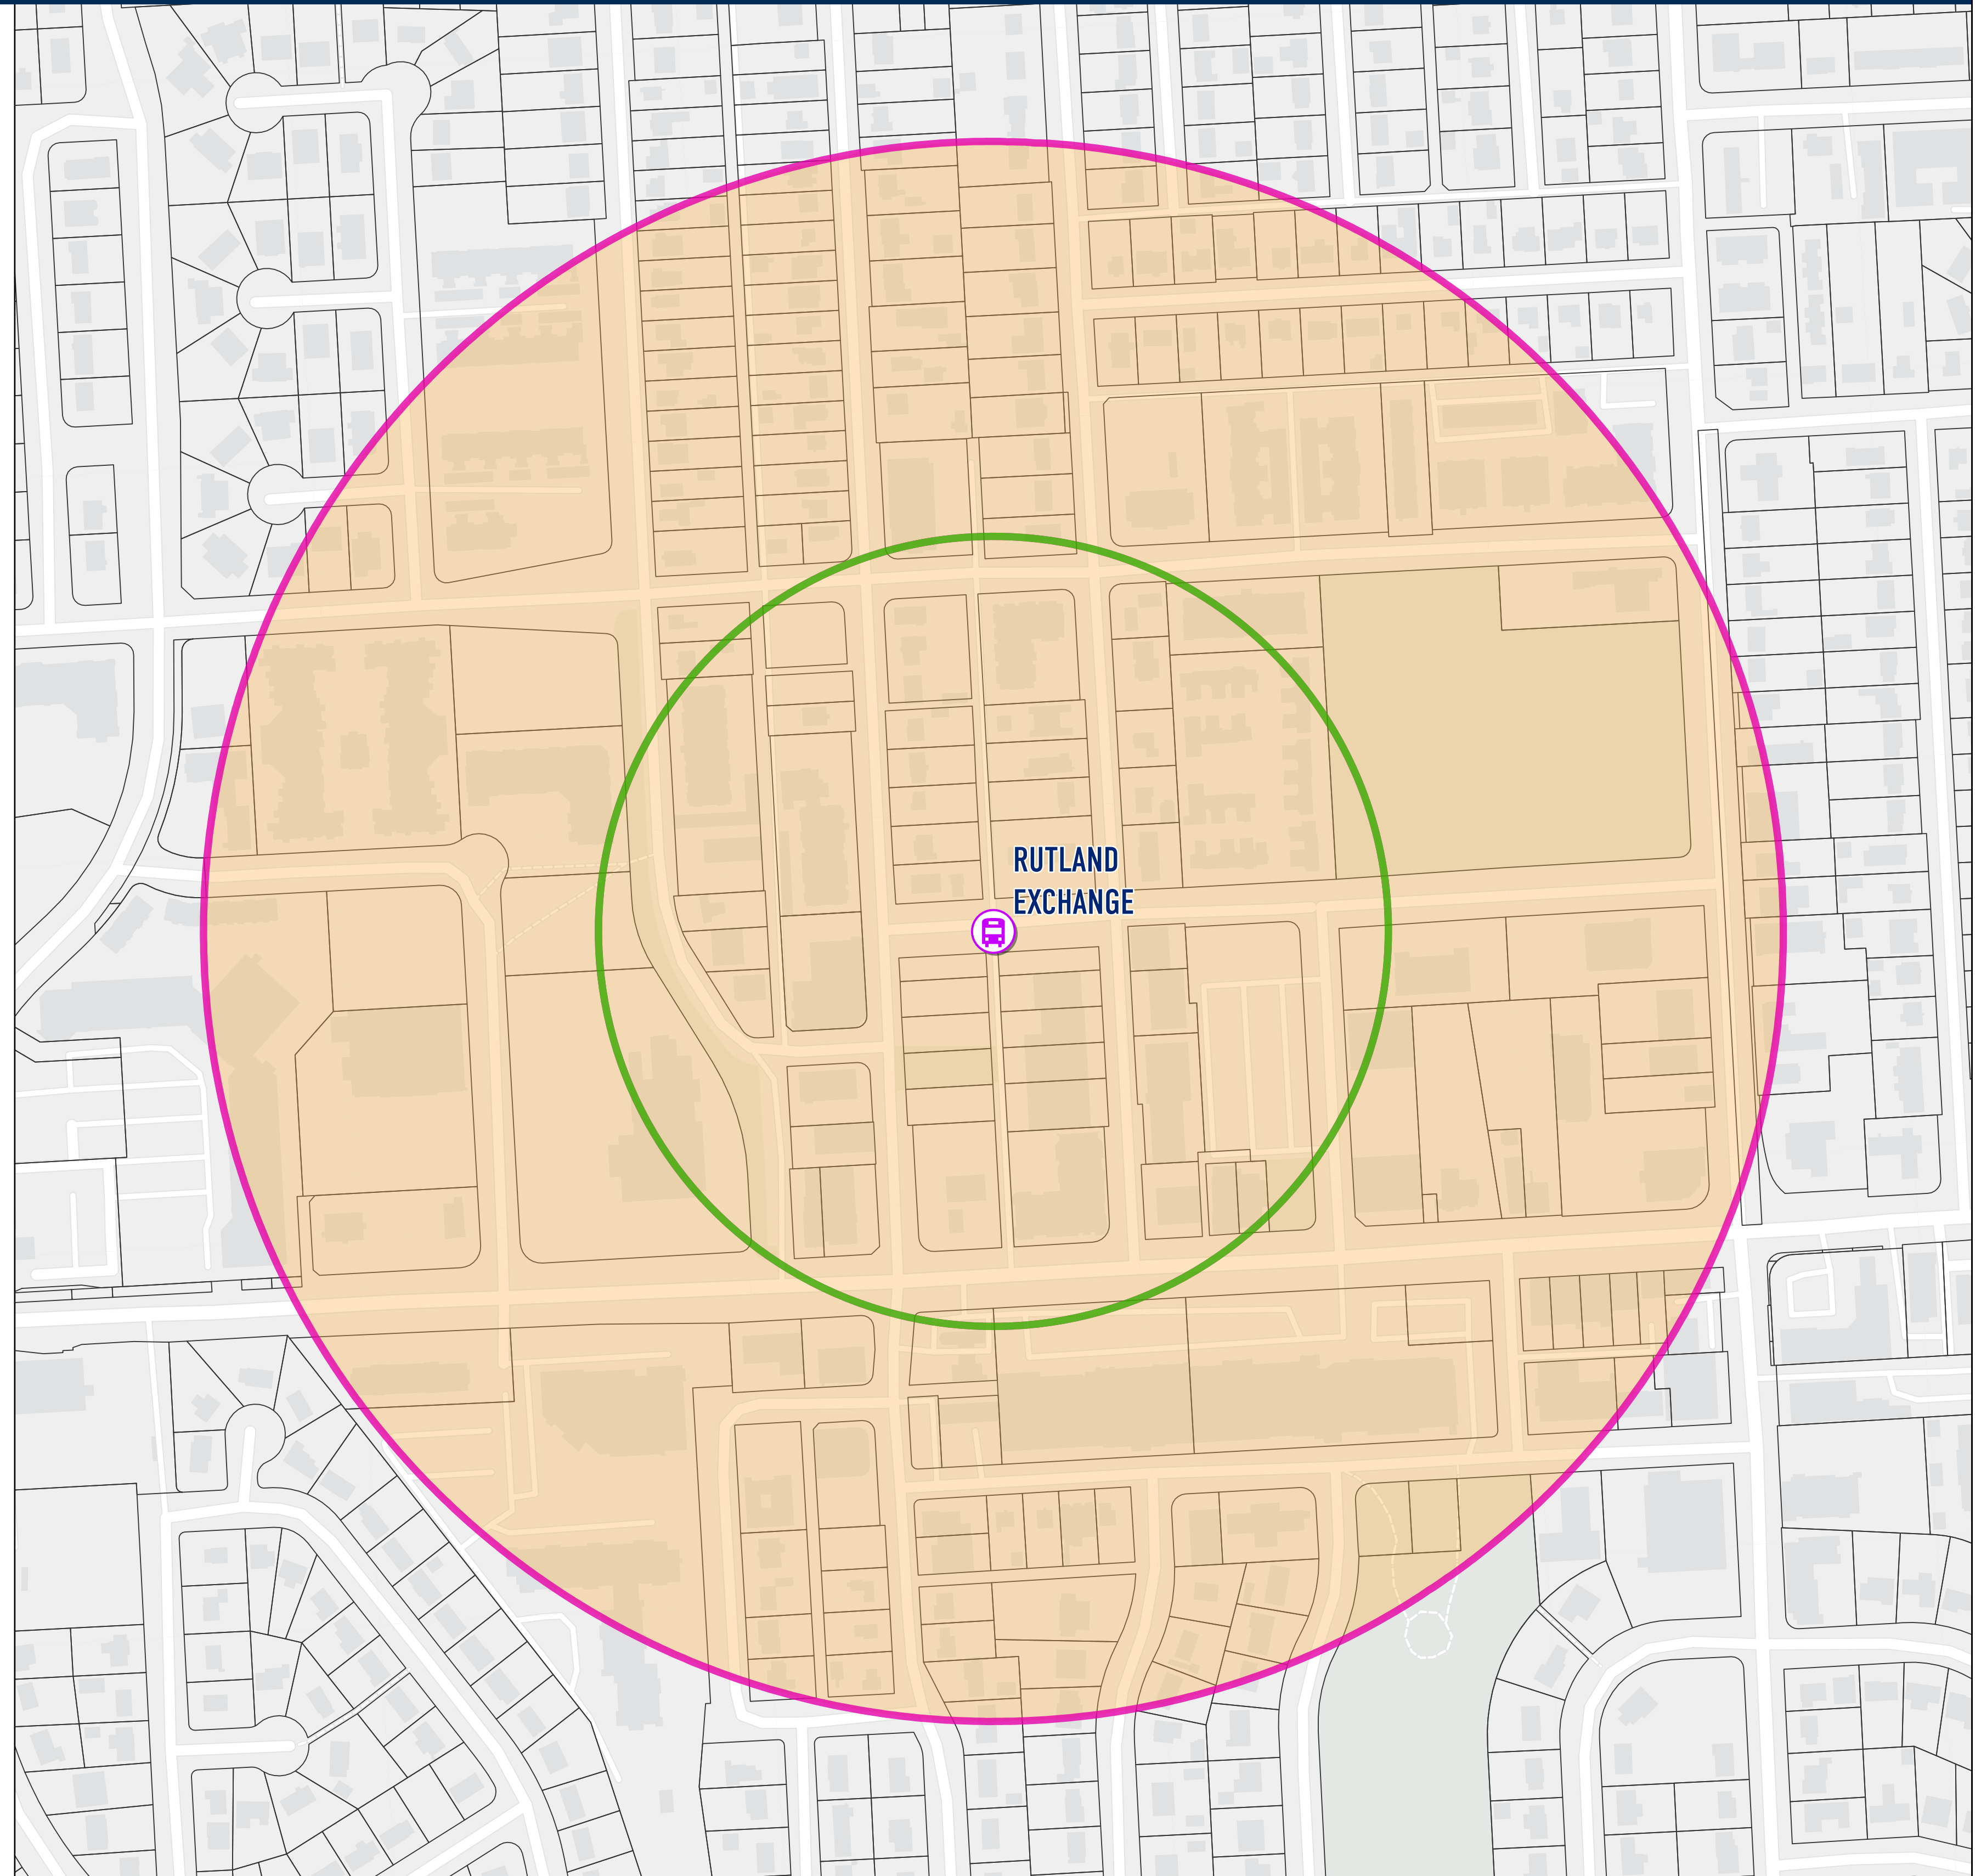

RUTLAND EXCHANGE (CITY OF KELOWNA)

Legend

-  Bus Exchange
-  Transit Oriented Area
-  200 metre Tier
-  400 metre Tier
-  Parcel

Date Created: 2023-11-24