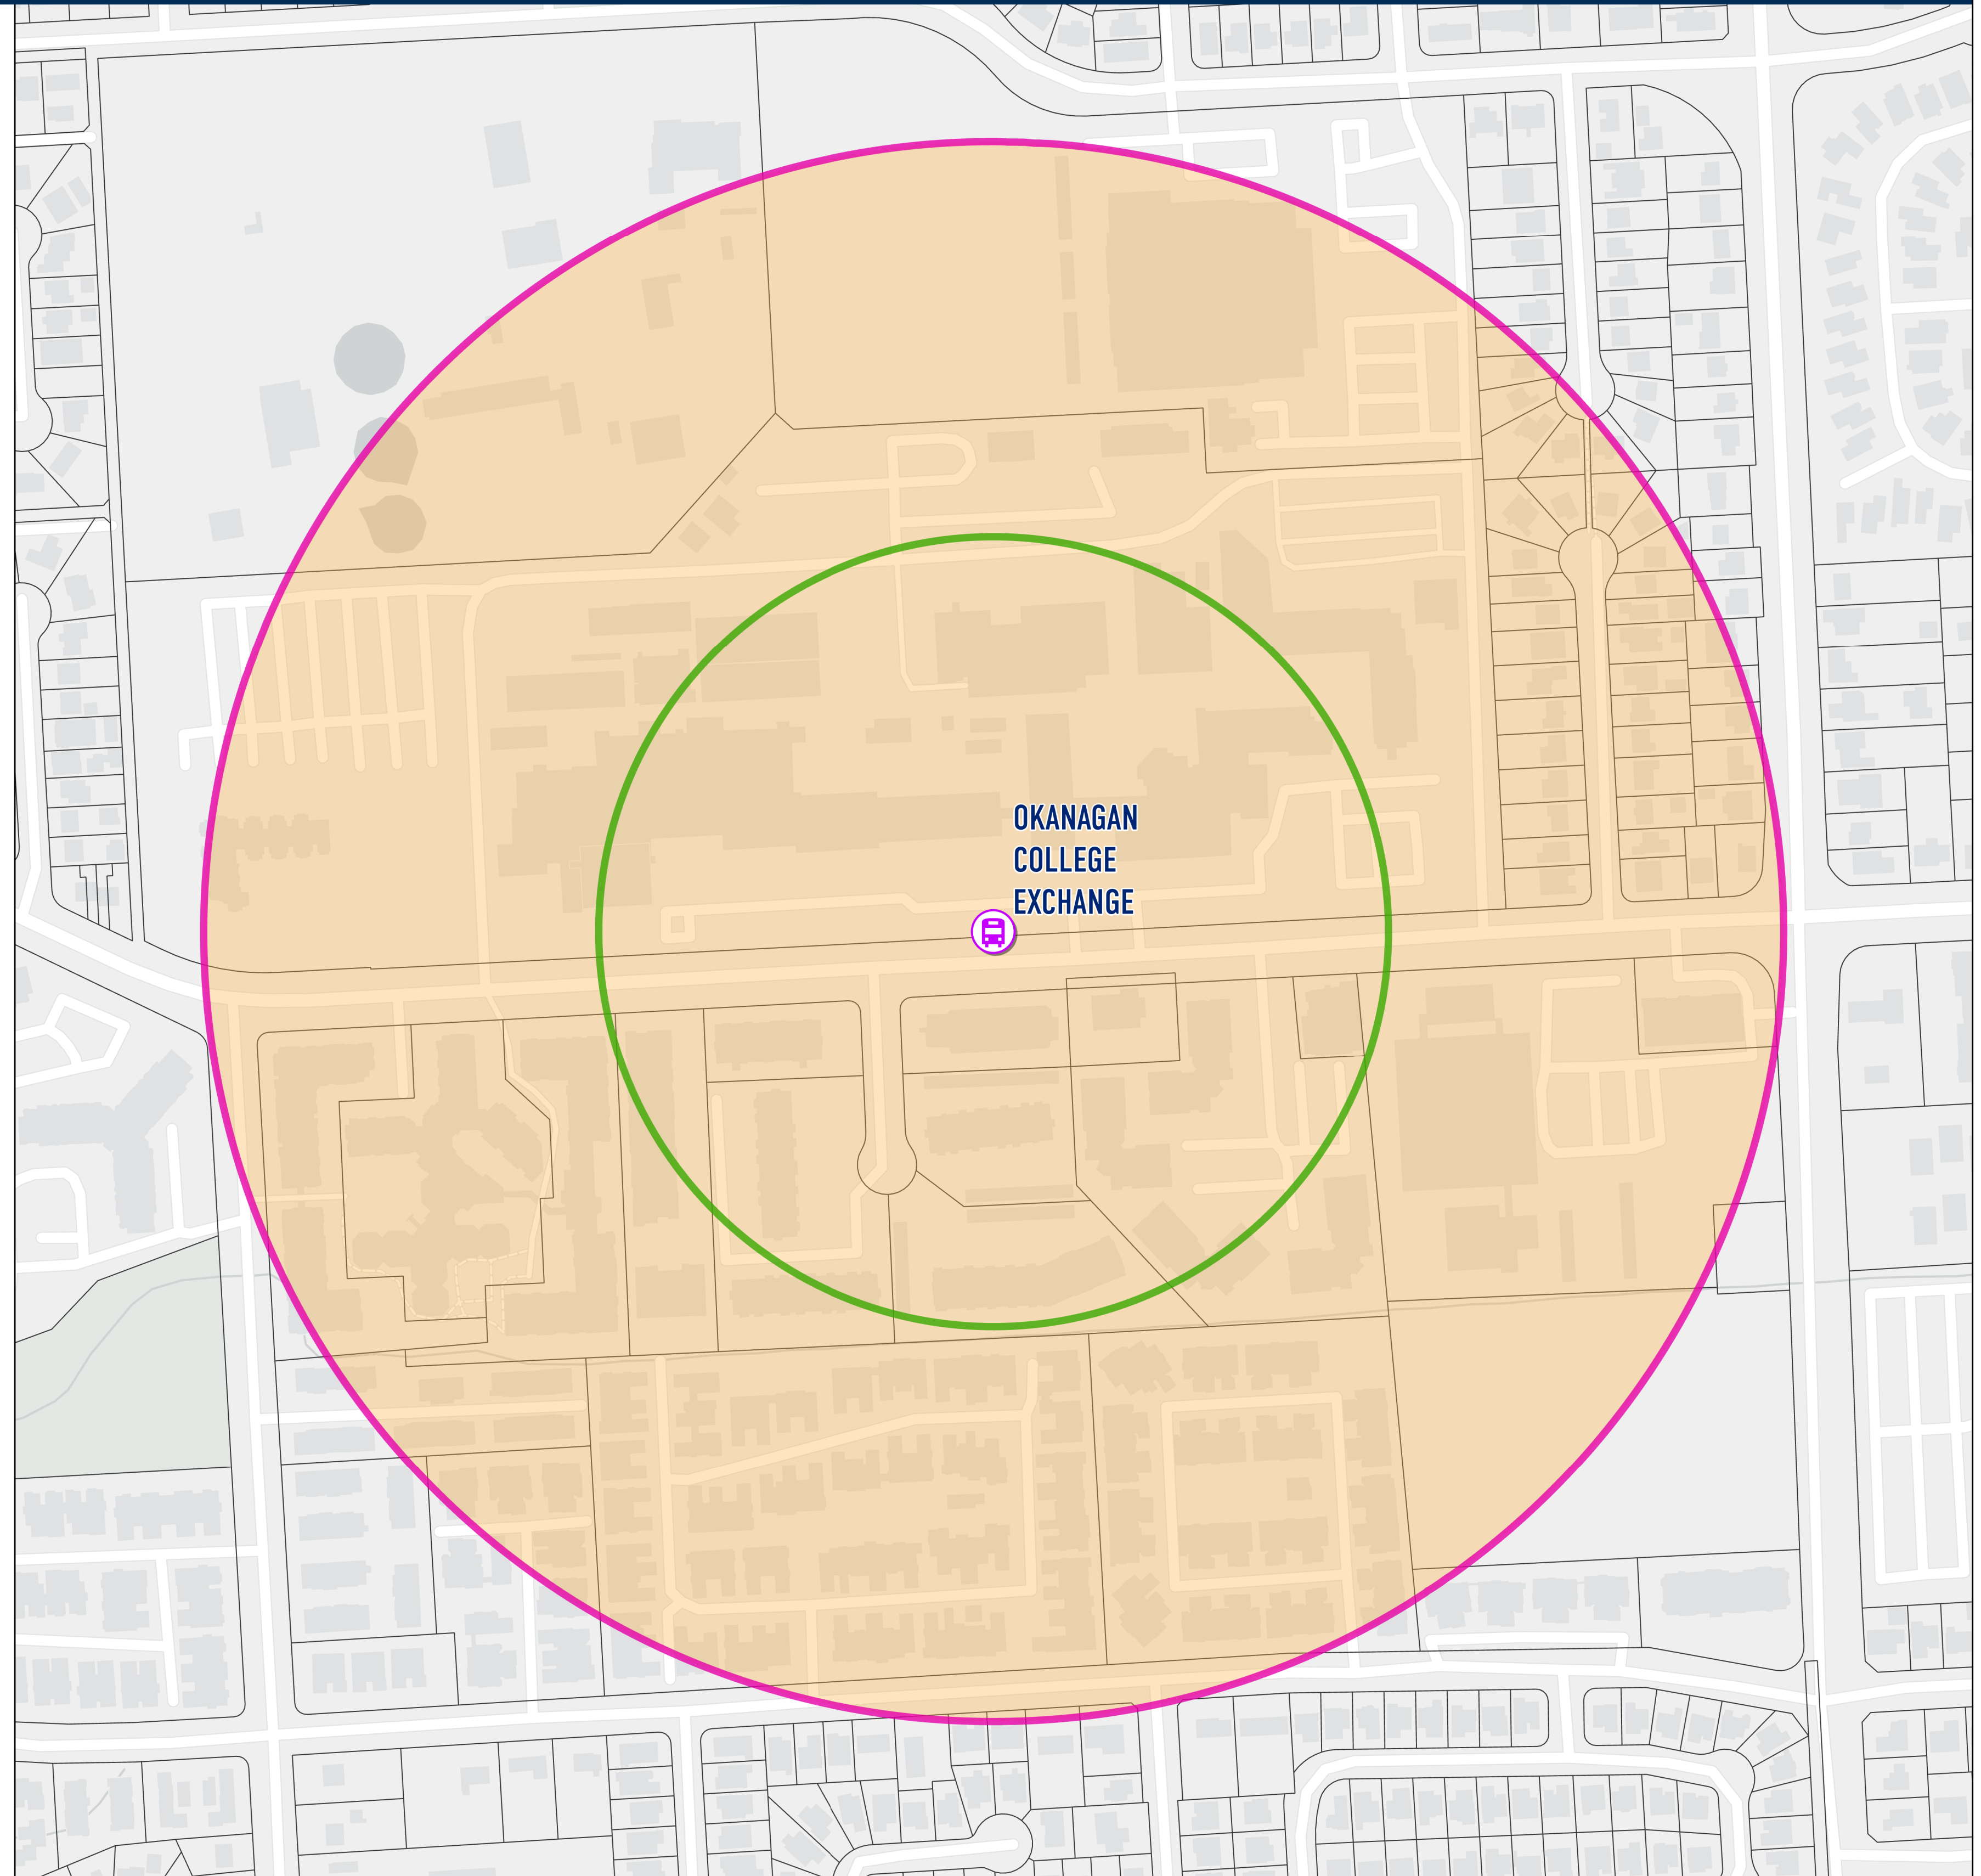

OKANAGAN COLLEGE EXCHANGE (CITY OF KELOWNA)

Legend

-  Bus Exchange
-  Transit Oriented Area
-  200 metre Tier
-  400 metre Tier
-  Parcel

Date Created: 2023-11-15