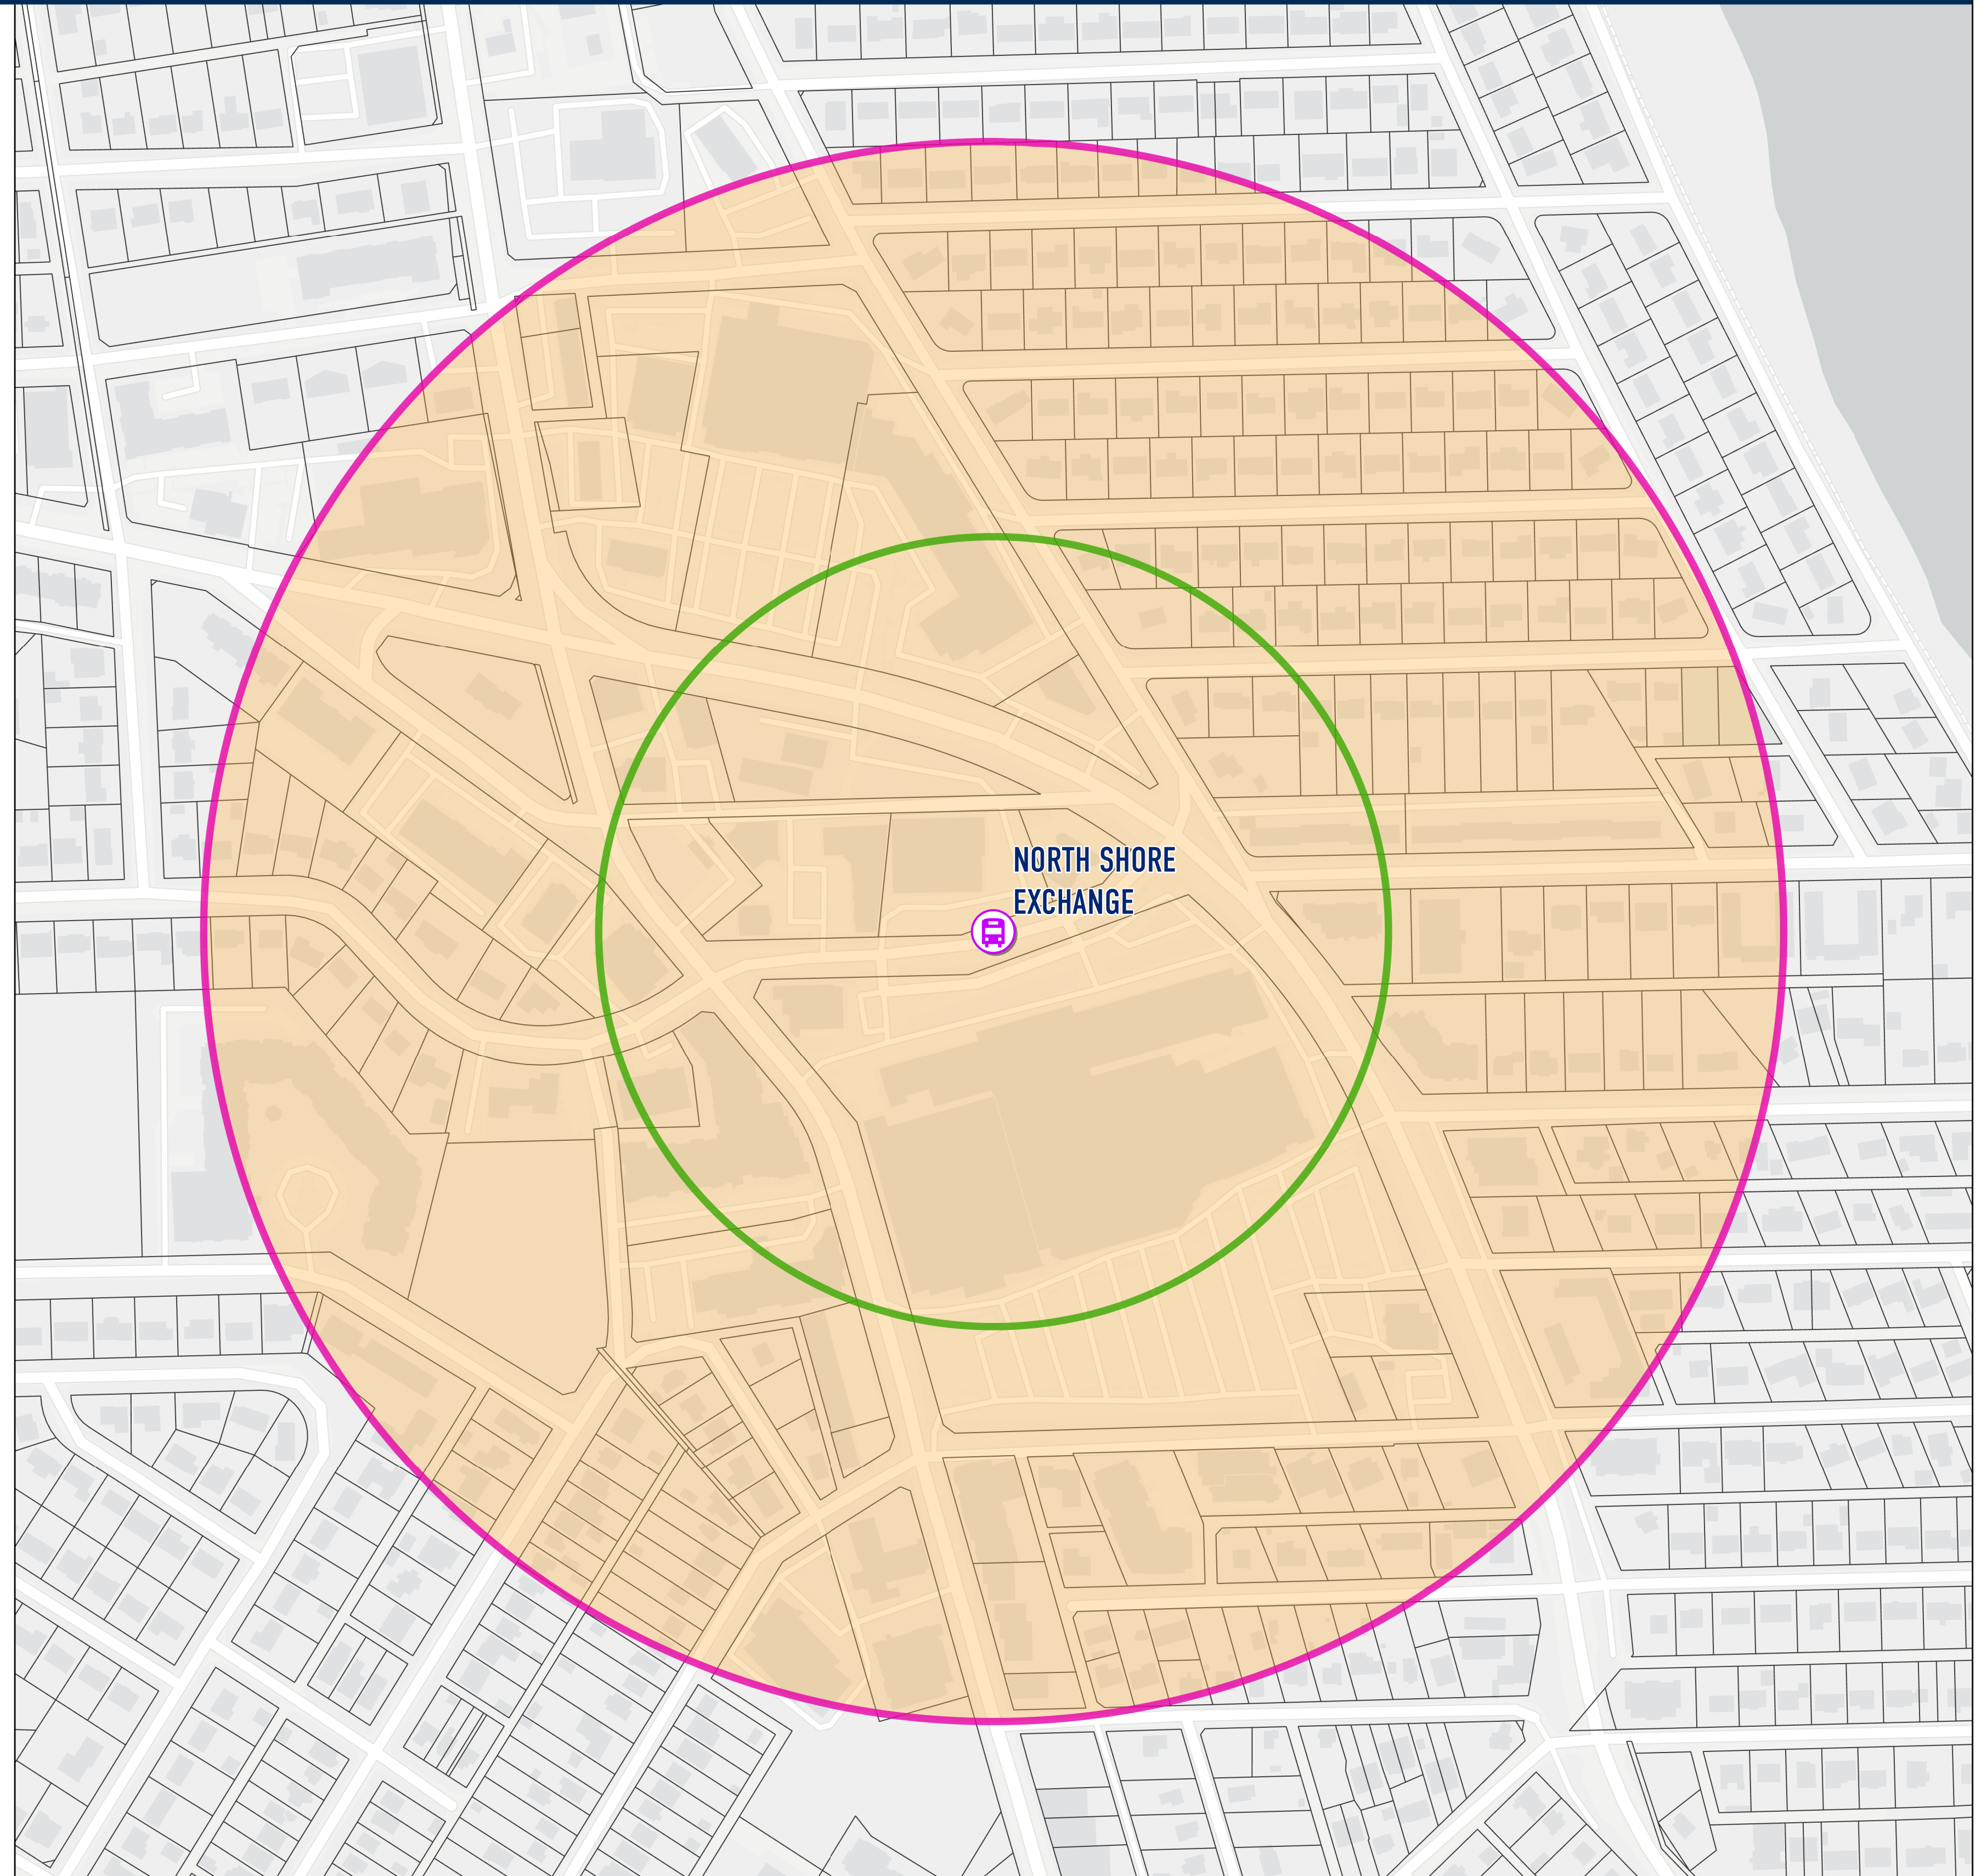

NORTH SHORE EXCHANGE (CITY OF KAMLOOPS)

Legend

-  Bus Exchange
-  Transit Oriented Area
-  200 metre Tier
-  400 metre Tier
-  Parcel

Date Created: 2023-11-15