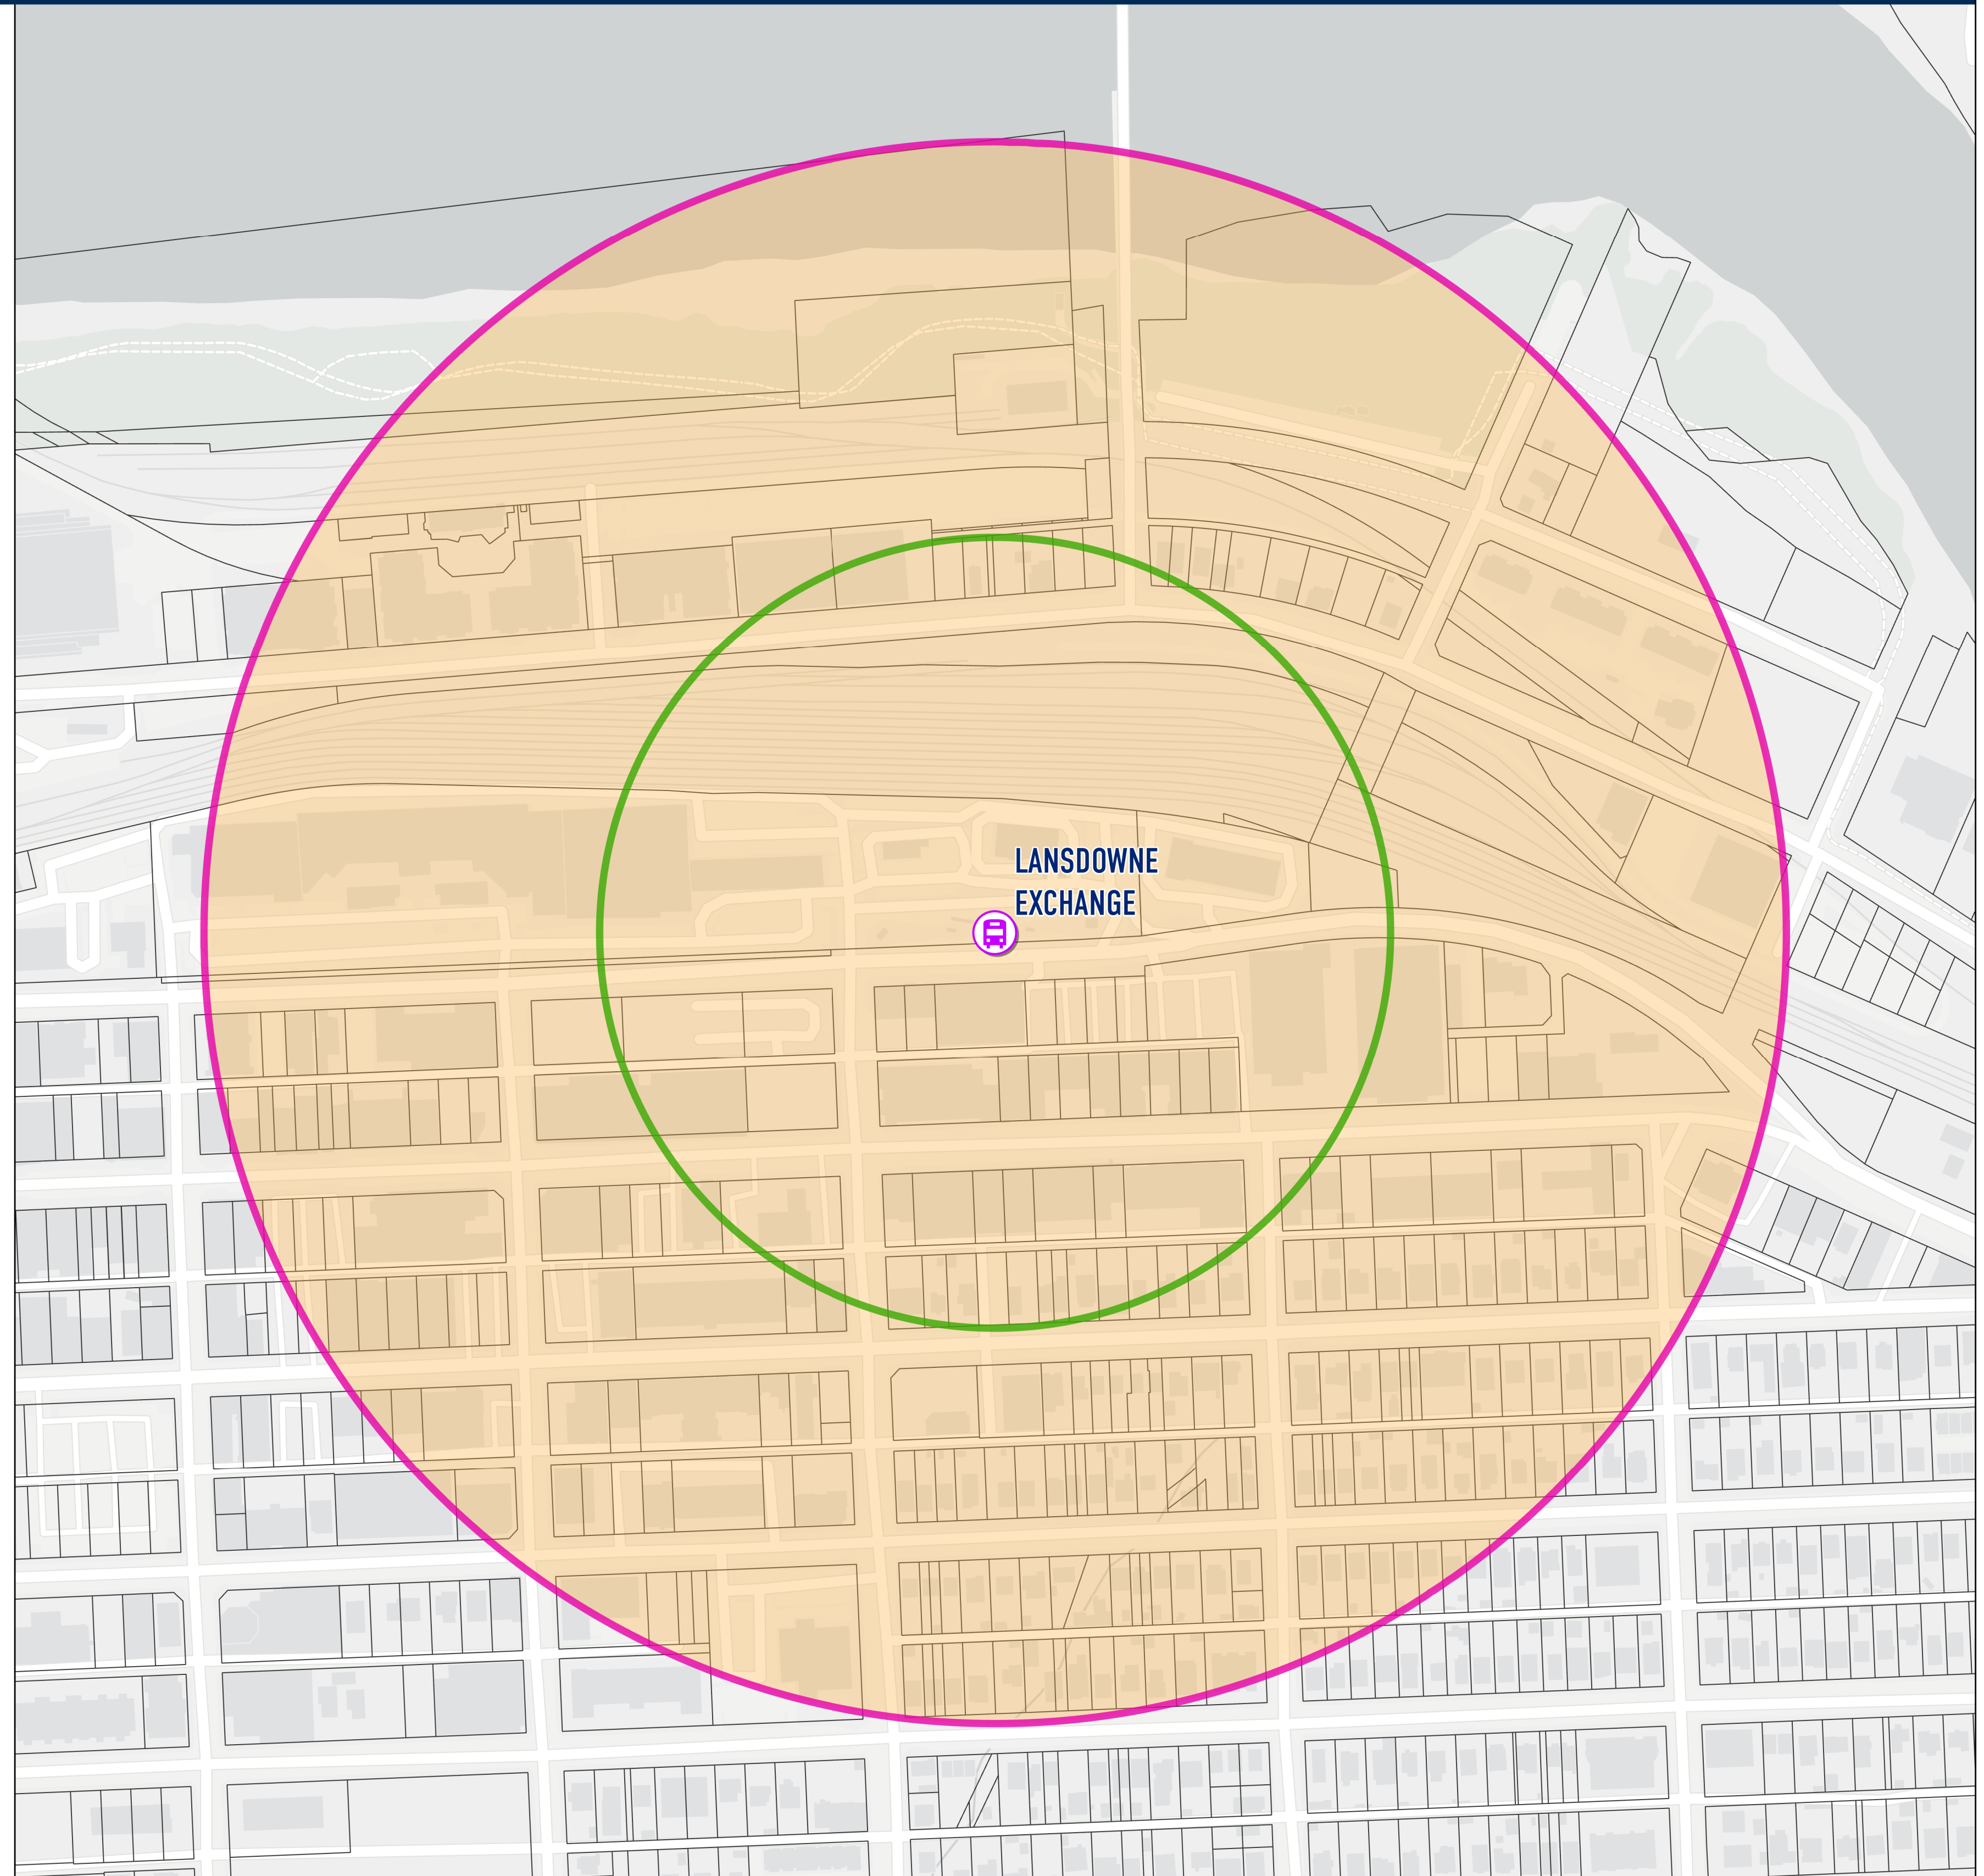

LANSDOWNE EXCHANGE (CITY OF KAMLOOPS)

Legend

-  Bus Exchange
-  Transit Oriented Area
-  200 metre Tier
-  400 metre Tier
-  Parcel

Date Created: 2023-11-15