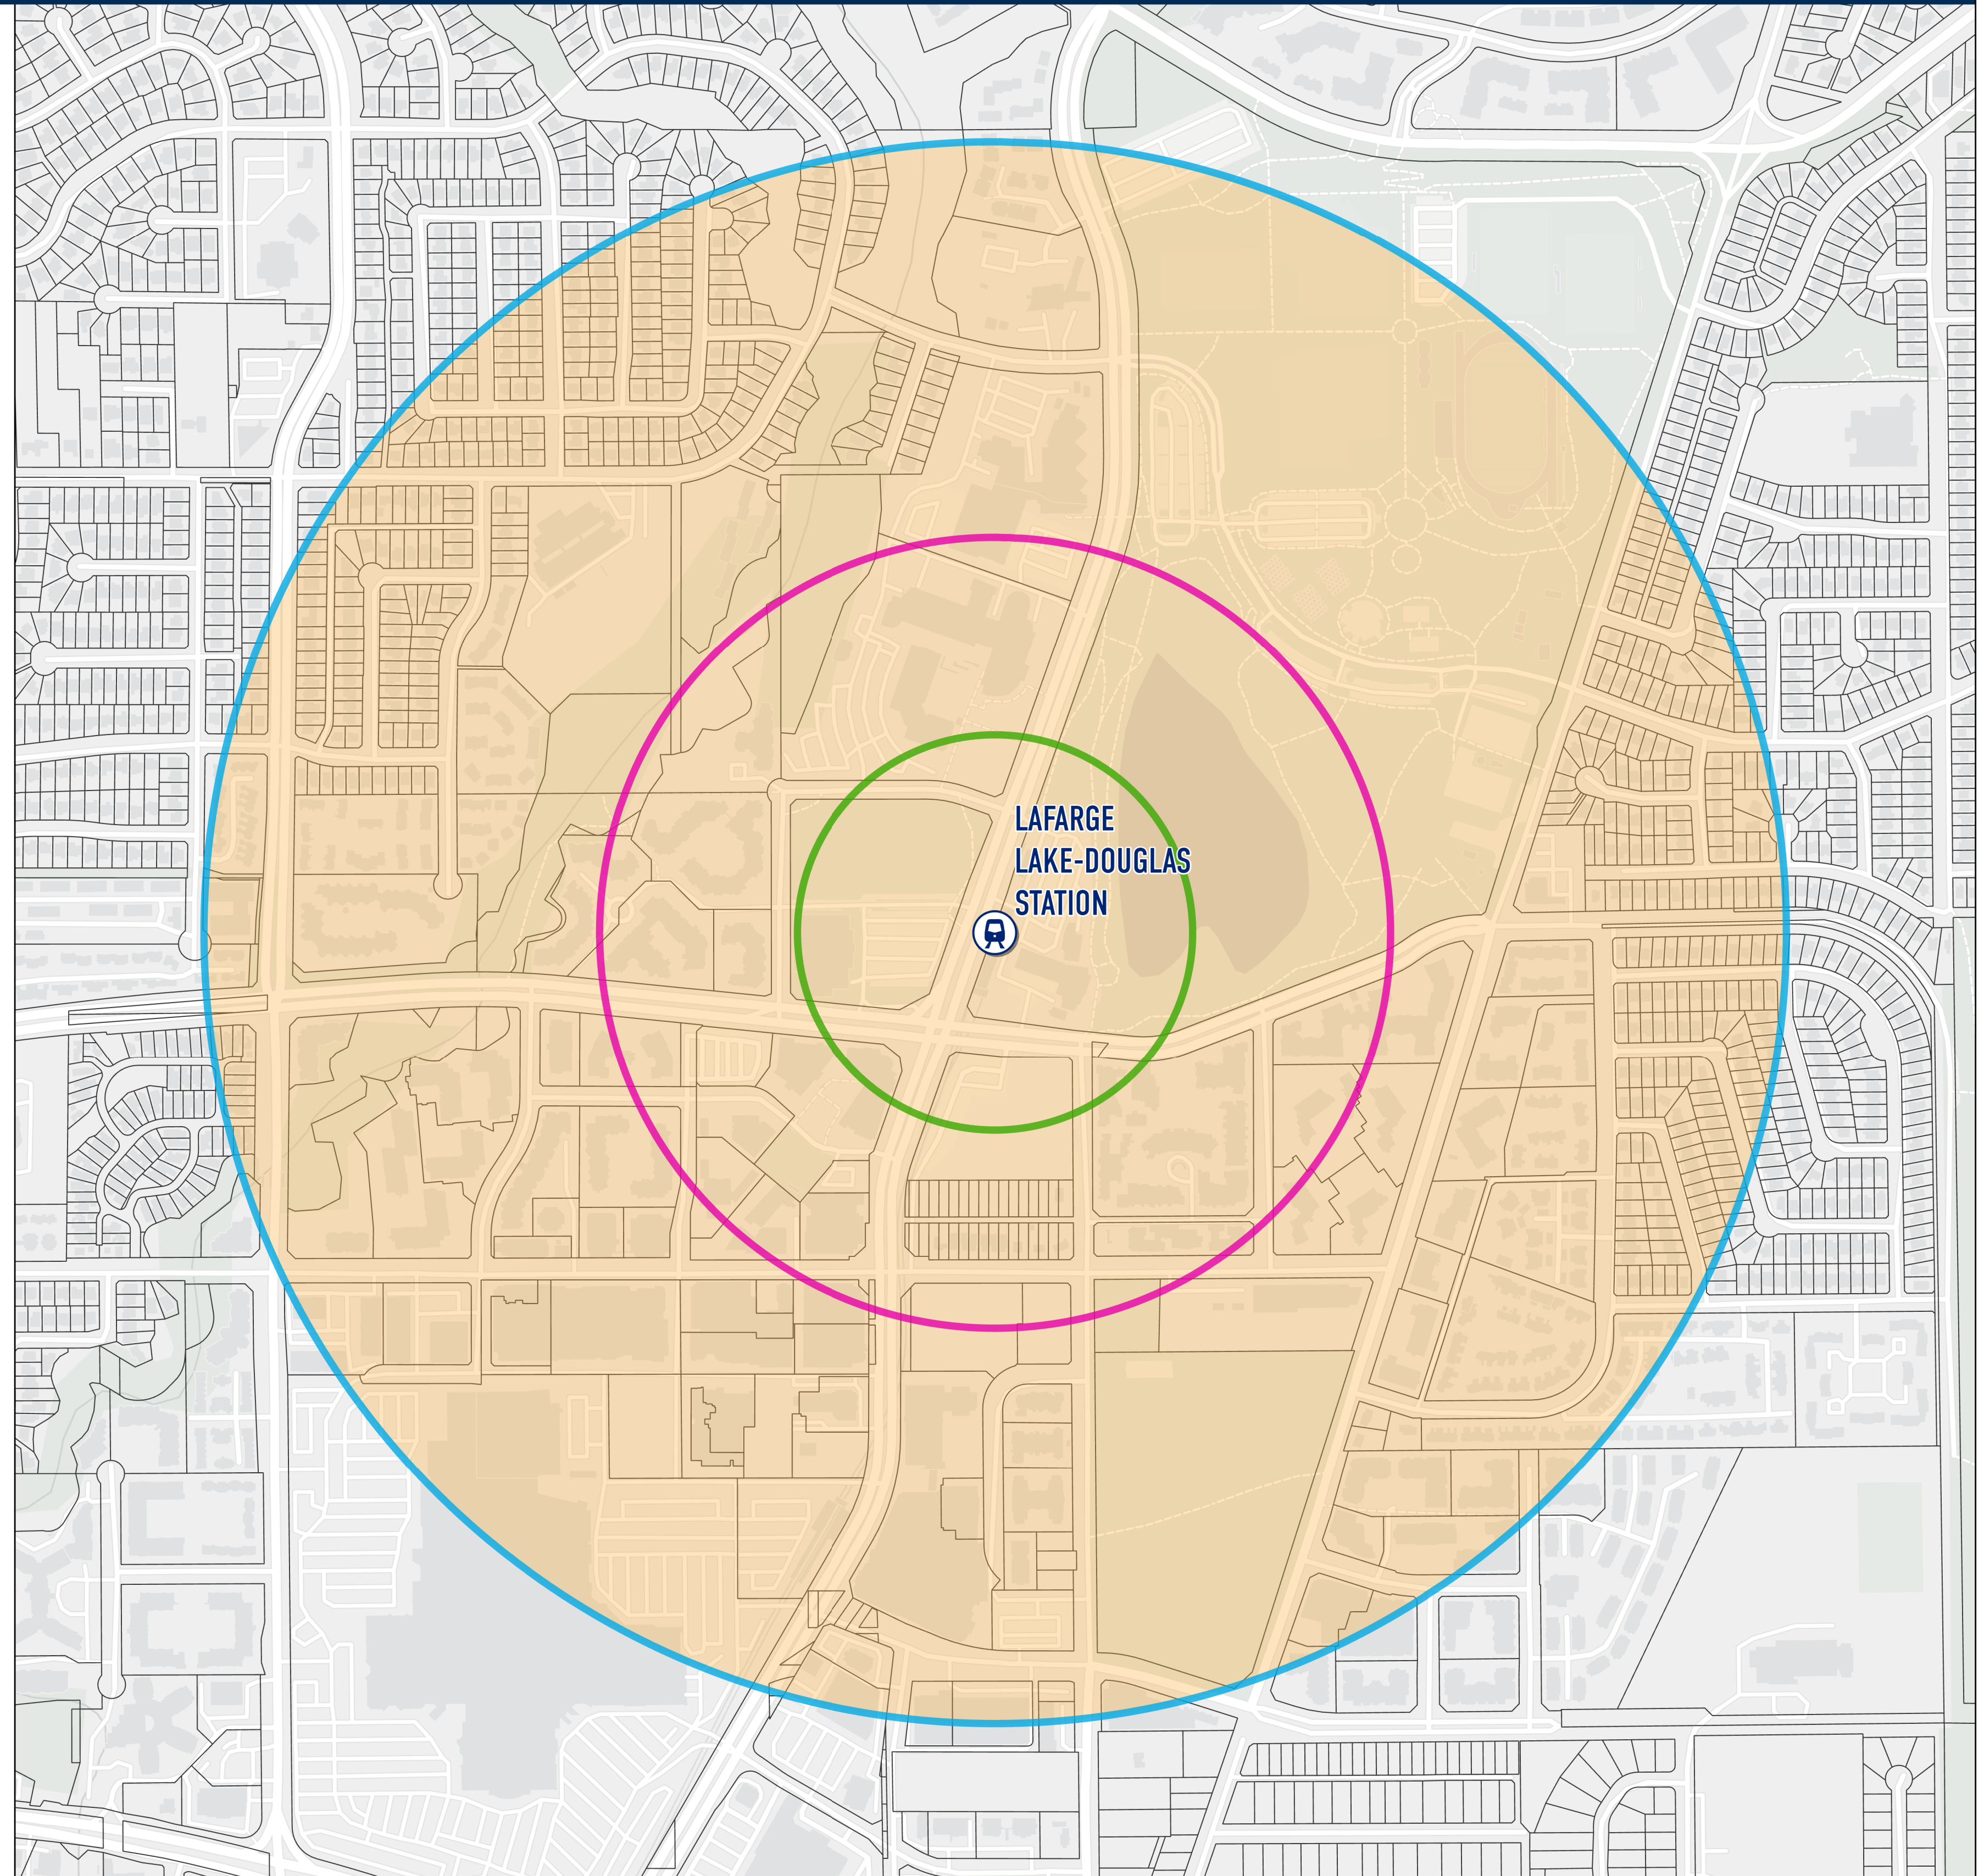

LAFARGE LAKE-DOUGLAS STATION (CITY OF COQUITLAM)

Legend

-  Passenger Rail
-  Transit Oriented Area
-  200 metre Tier
-  400 metre Tier
-  800 metre Tier
-  Parcel

Date Created: 2023-11-15