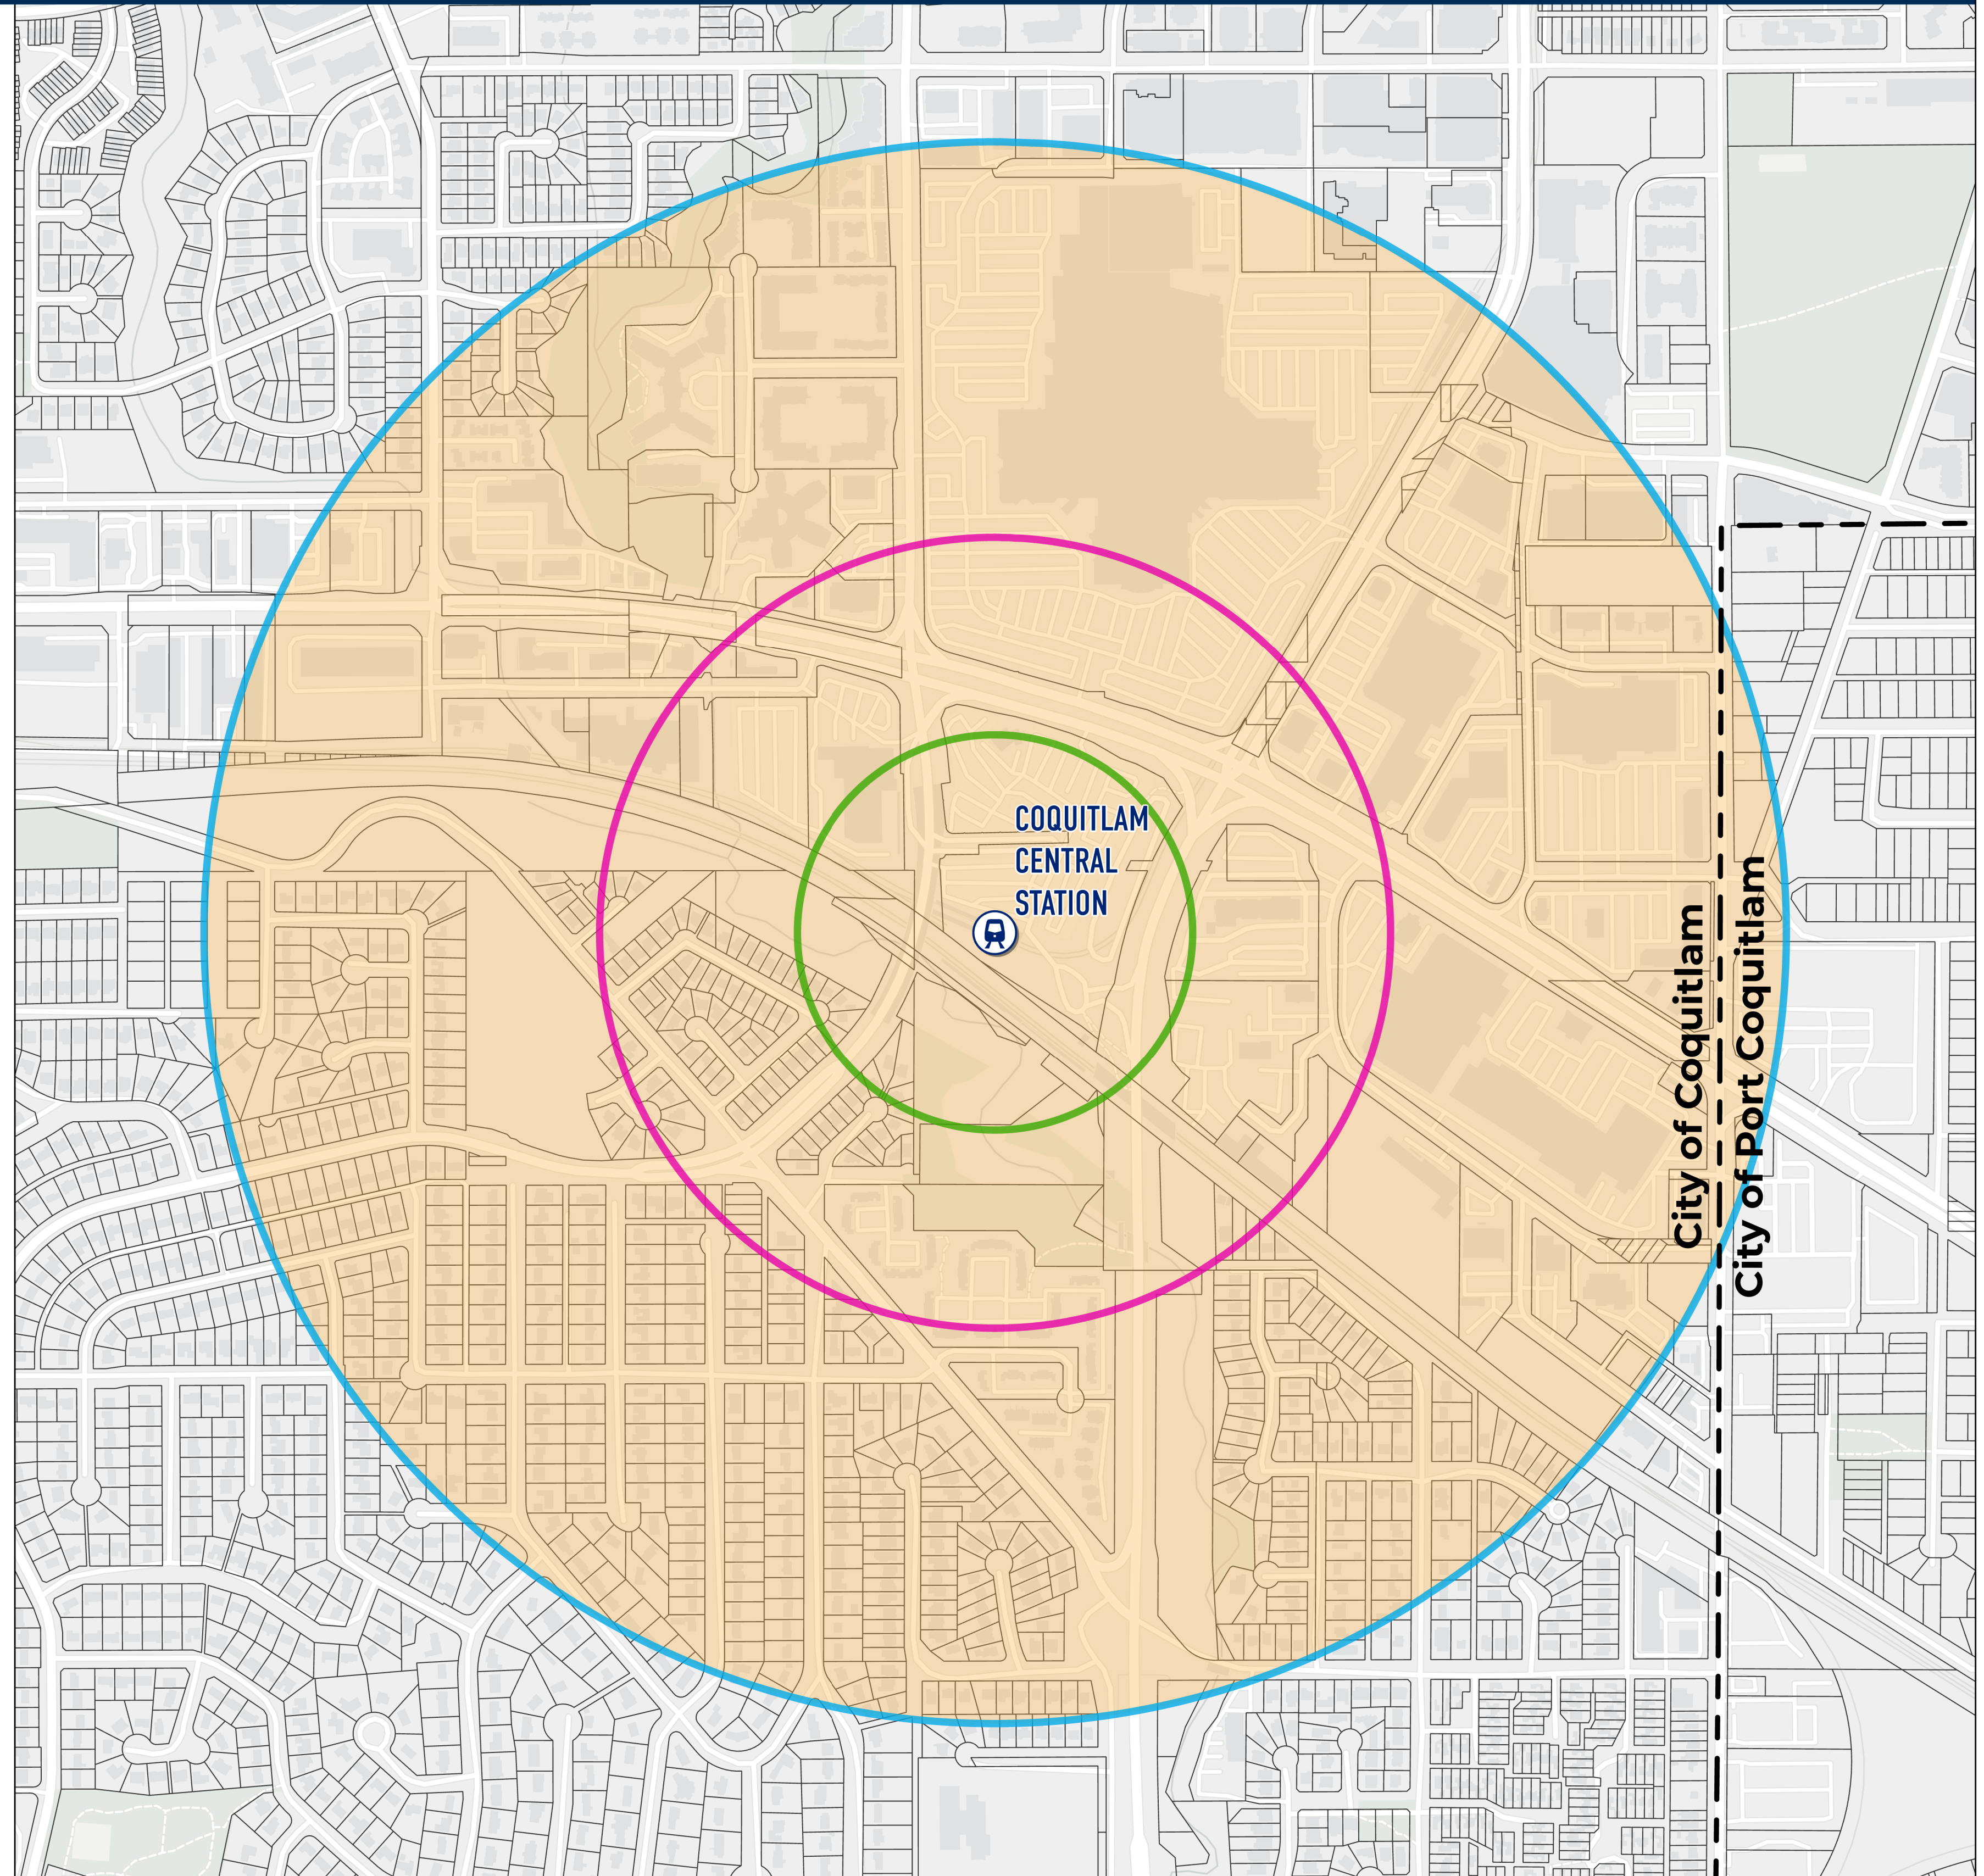

# COQUITLAM CENTRAL STATION (CITY OF COQUITLAM / CITY OF PORT COQUITLAM)

## Legend

-  Passenger Rail
-  Transit Oriented Area
-  200 metre Tier
-  400 metre Tier
-  800 metre Tier
-  Parcel
-  Municipal Boundary

Date Created: 2023-11-15