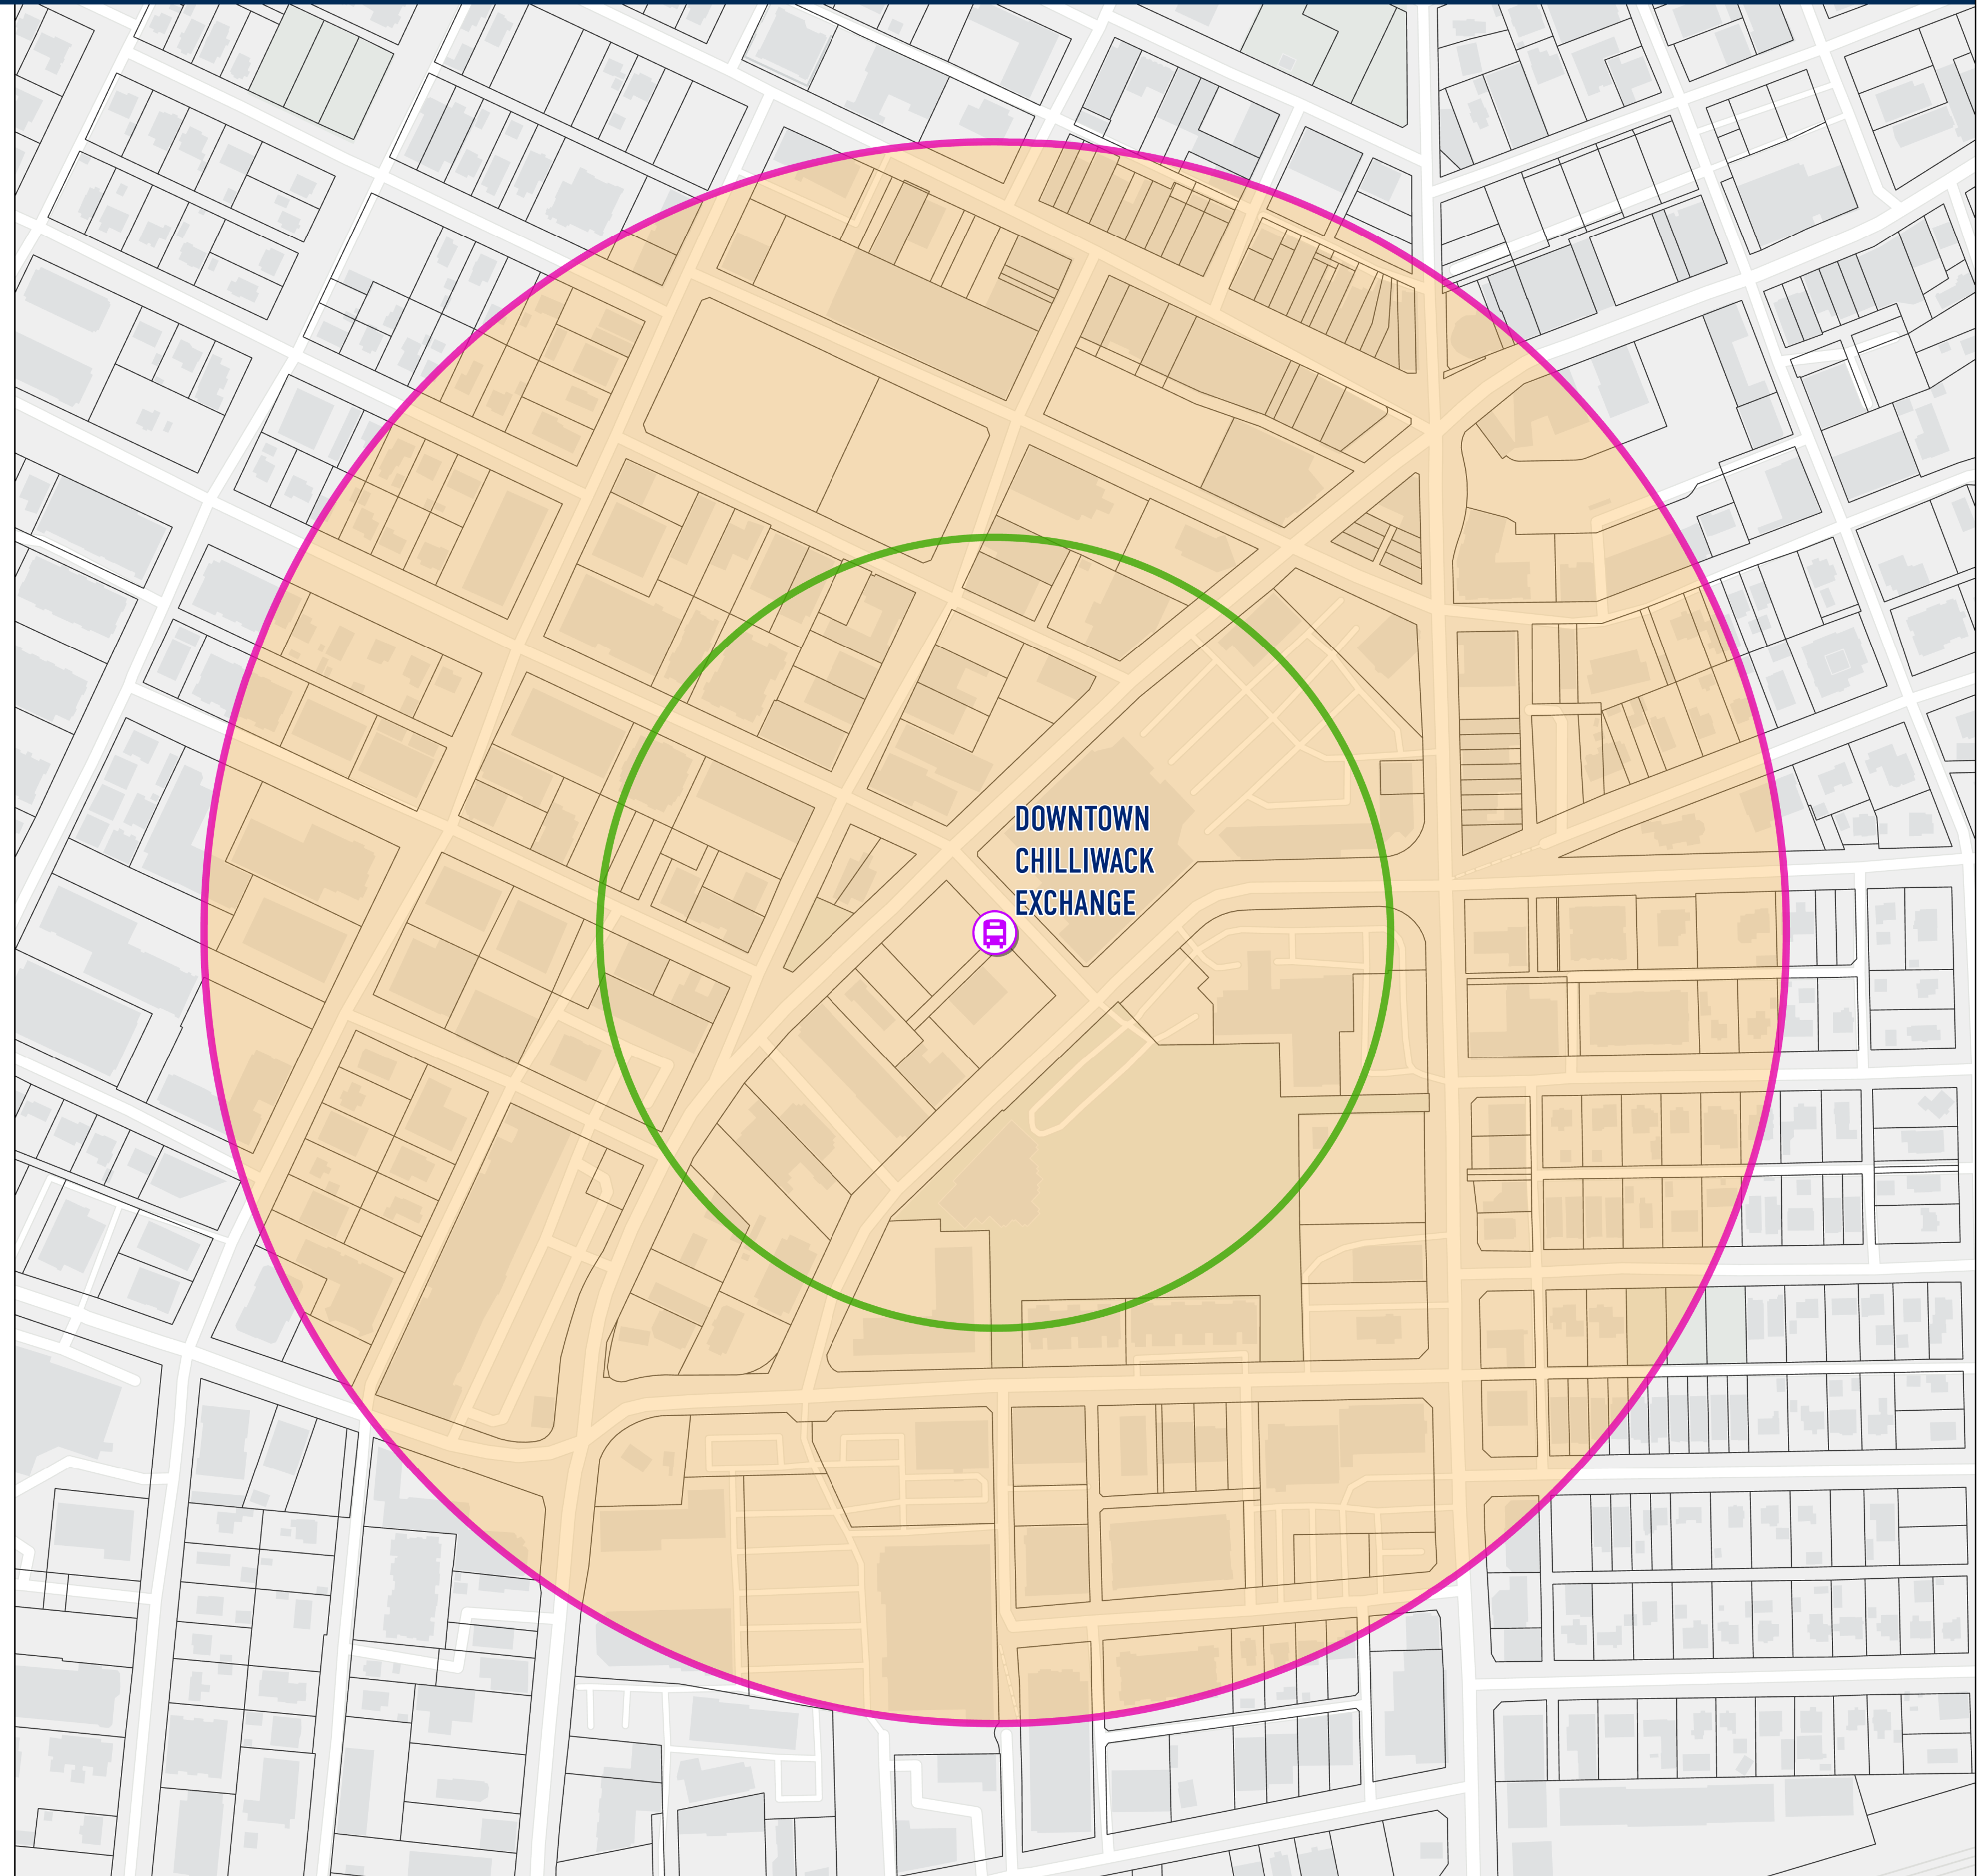

DOWNTOWN CHILLIWACK EXCHANGE (CITY OF CHILLIWACK)

Legend

-  Bus Exchange
-  Transit Oriented Area
-  200 metre Tier
-  400 metre Tier
-  Parcel

Date Created: 2023-11-15