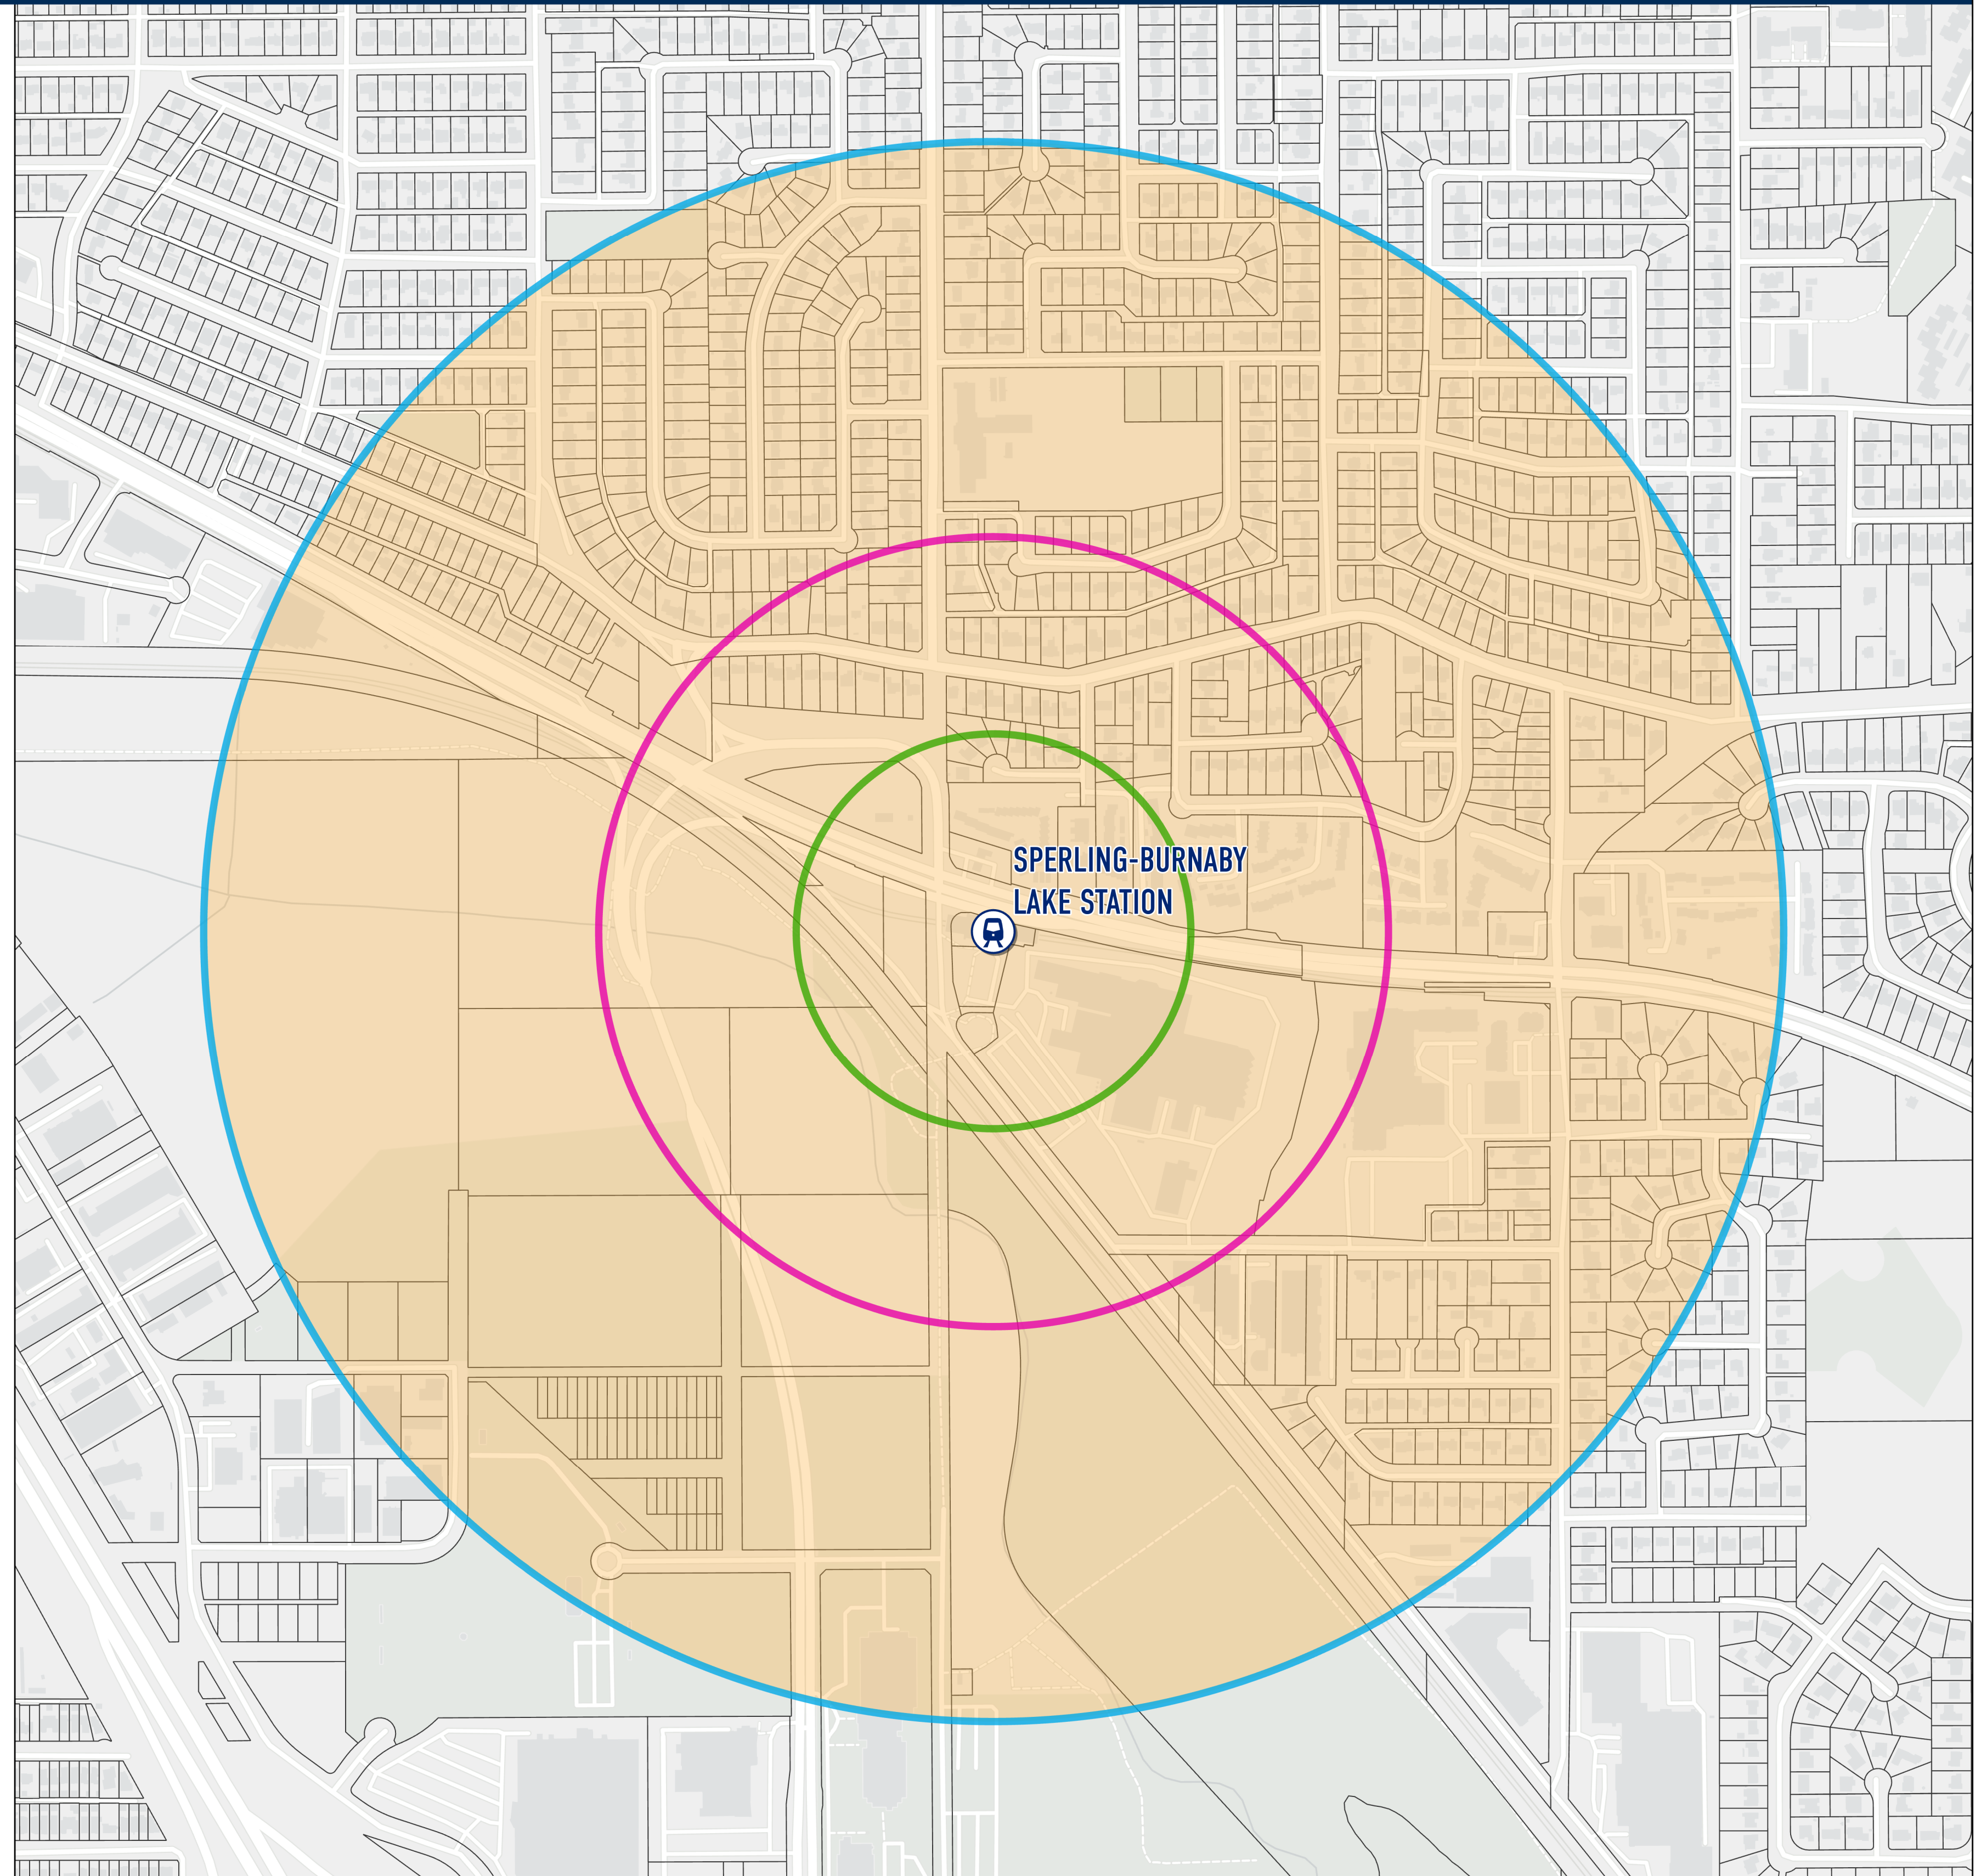

SPERLING-BURNABY LAKE STATION (CITY OF BURNABY)

Legend

-  Passenger Rail
-  Transit Oriented Area
-  200 metre Tier
-  400 metre Tier
-  800 metre Tier
-  Parcel

Date Created: 2023-11-15