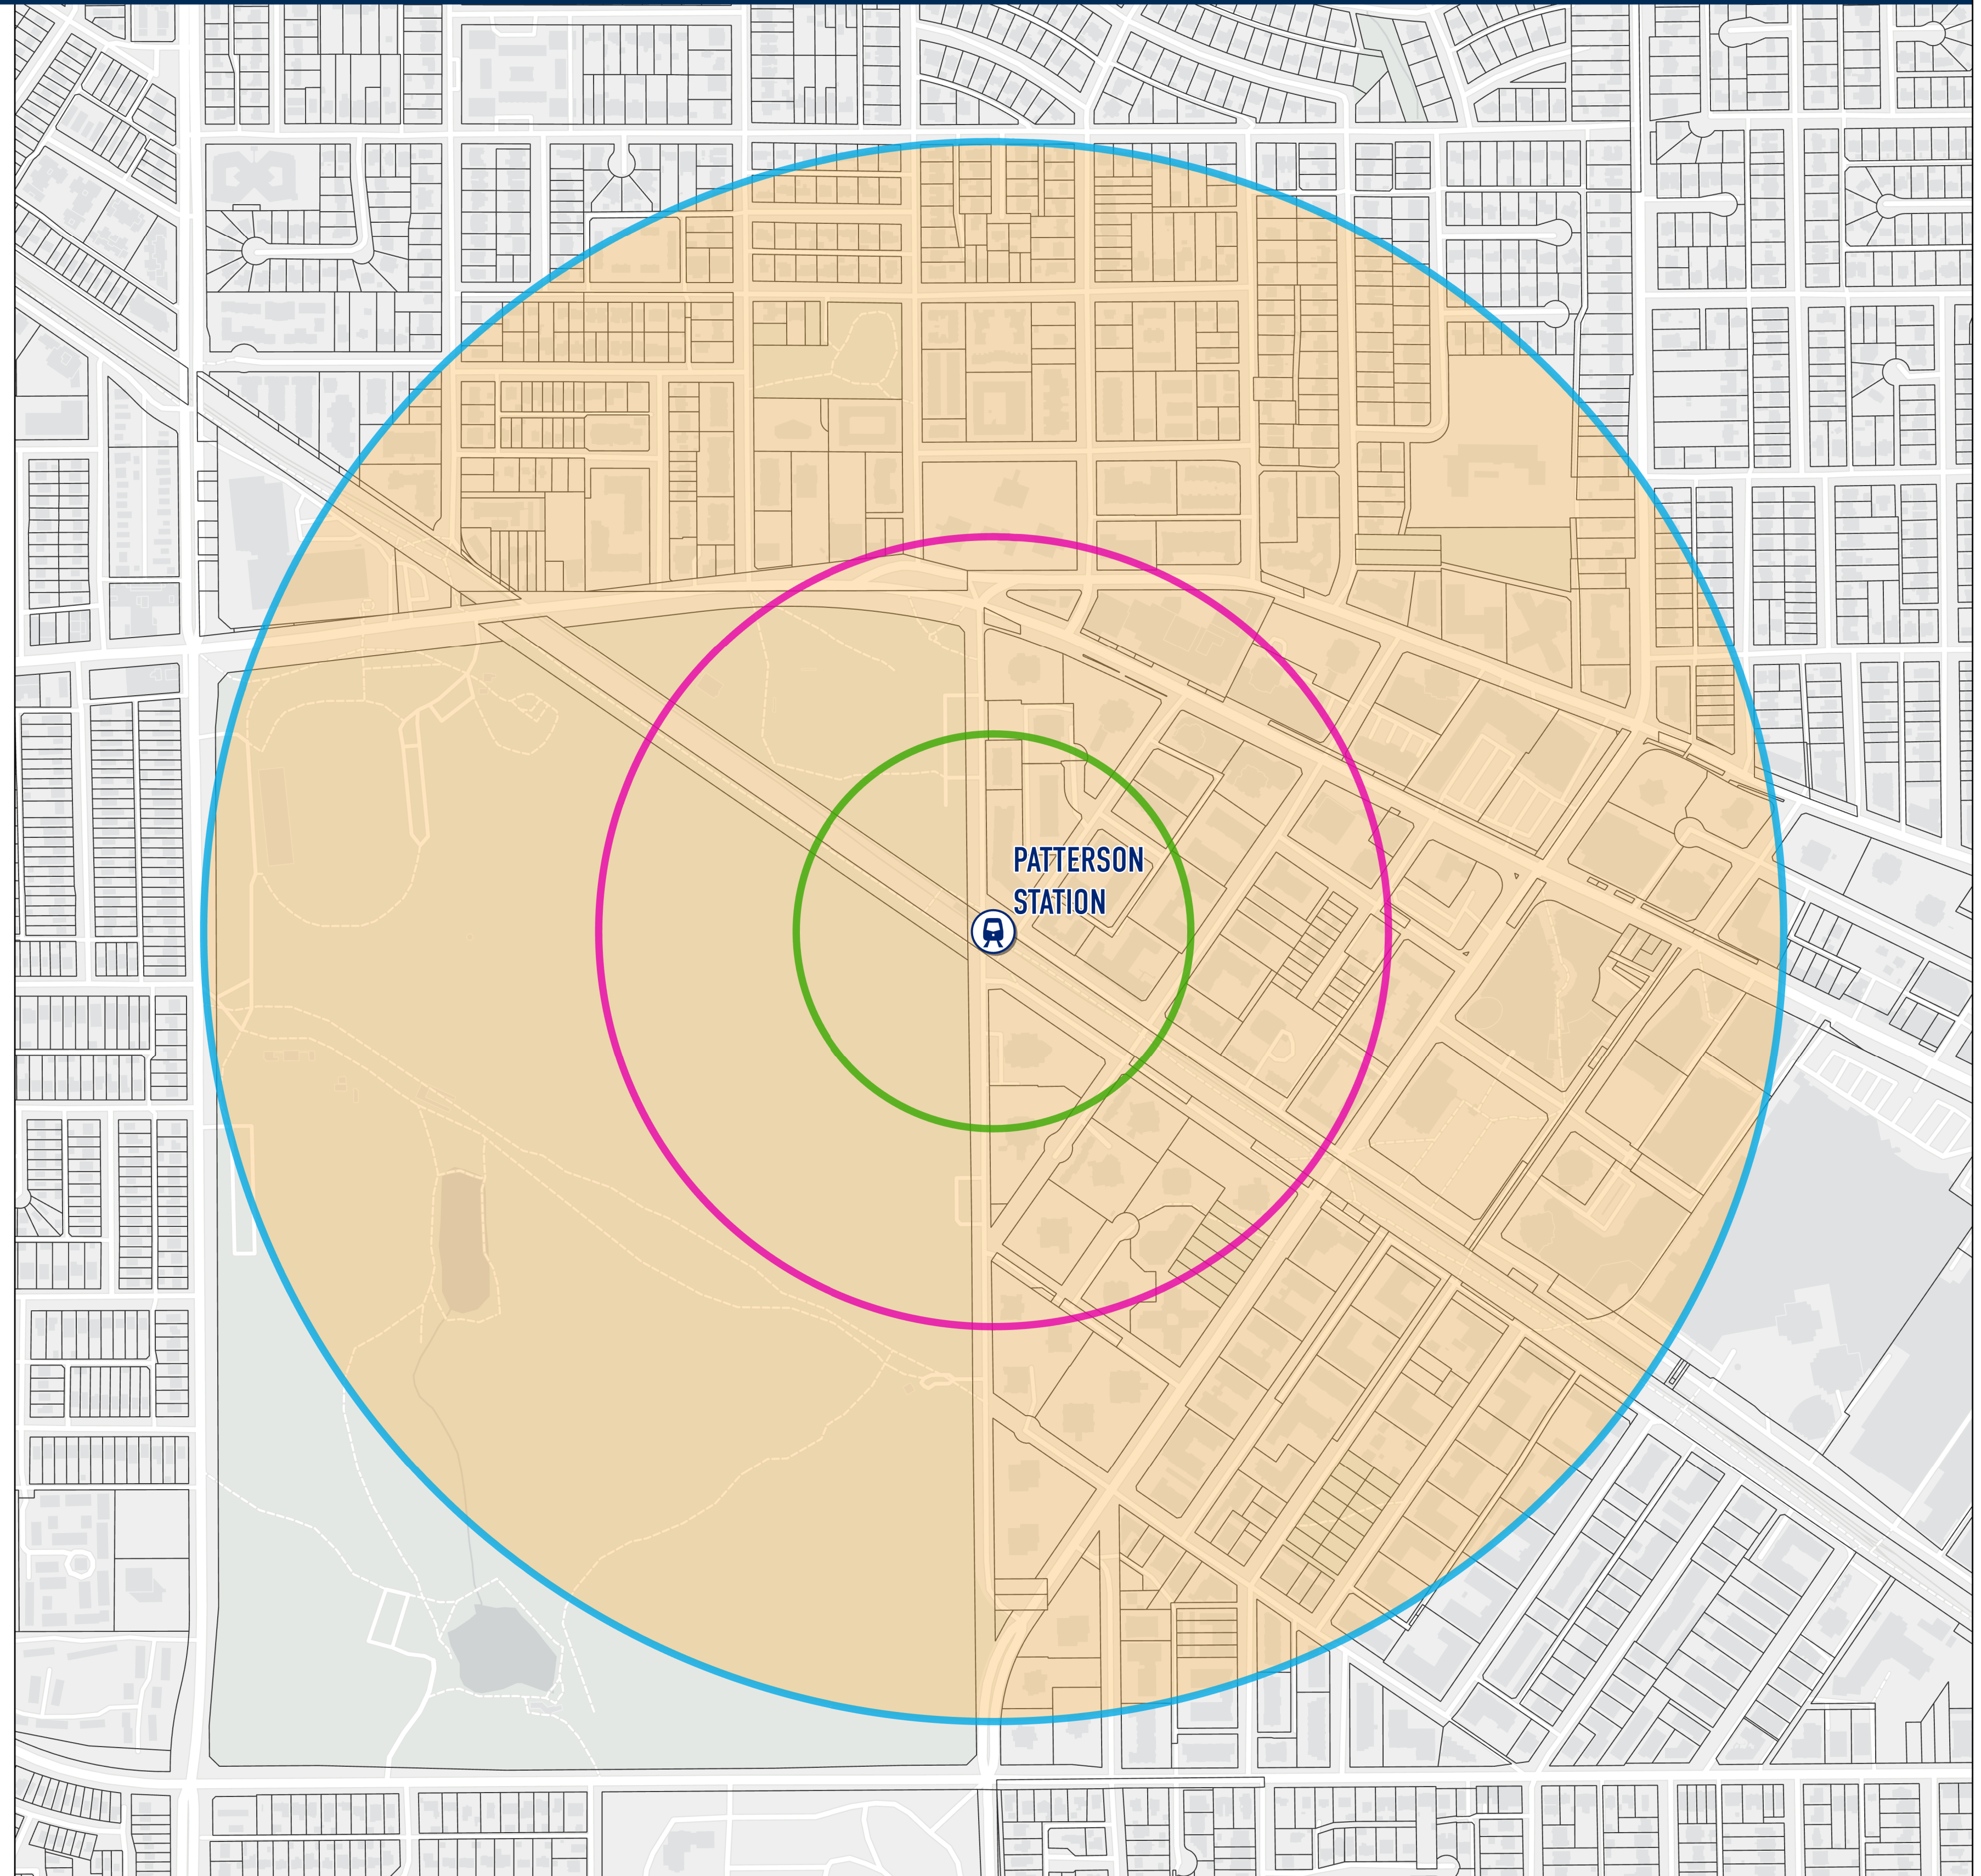

PATTERSON STATION (CITY OF BURNABY)

Legend

-  Passenger Rail
-  Transit Oriented Area
-  200 metre Tier
-  400 metre Tier
-  800 metre Tier
-  Parcel

Date Created: 2023-11-15