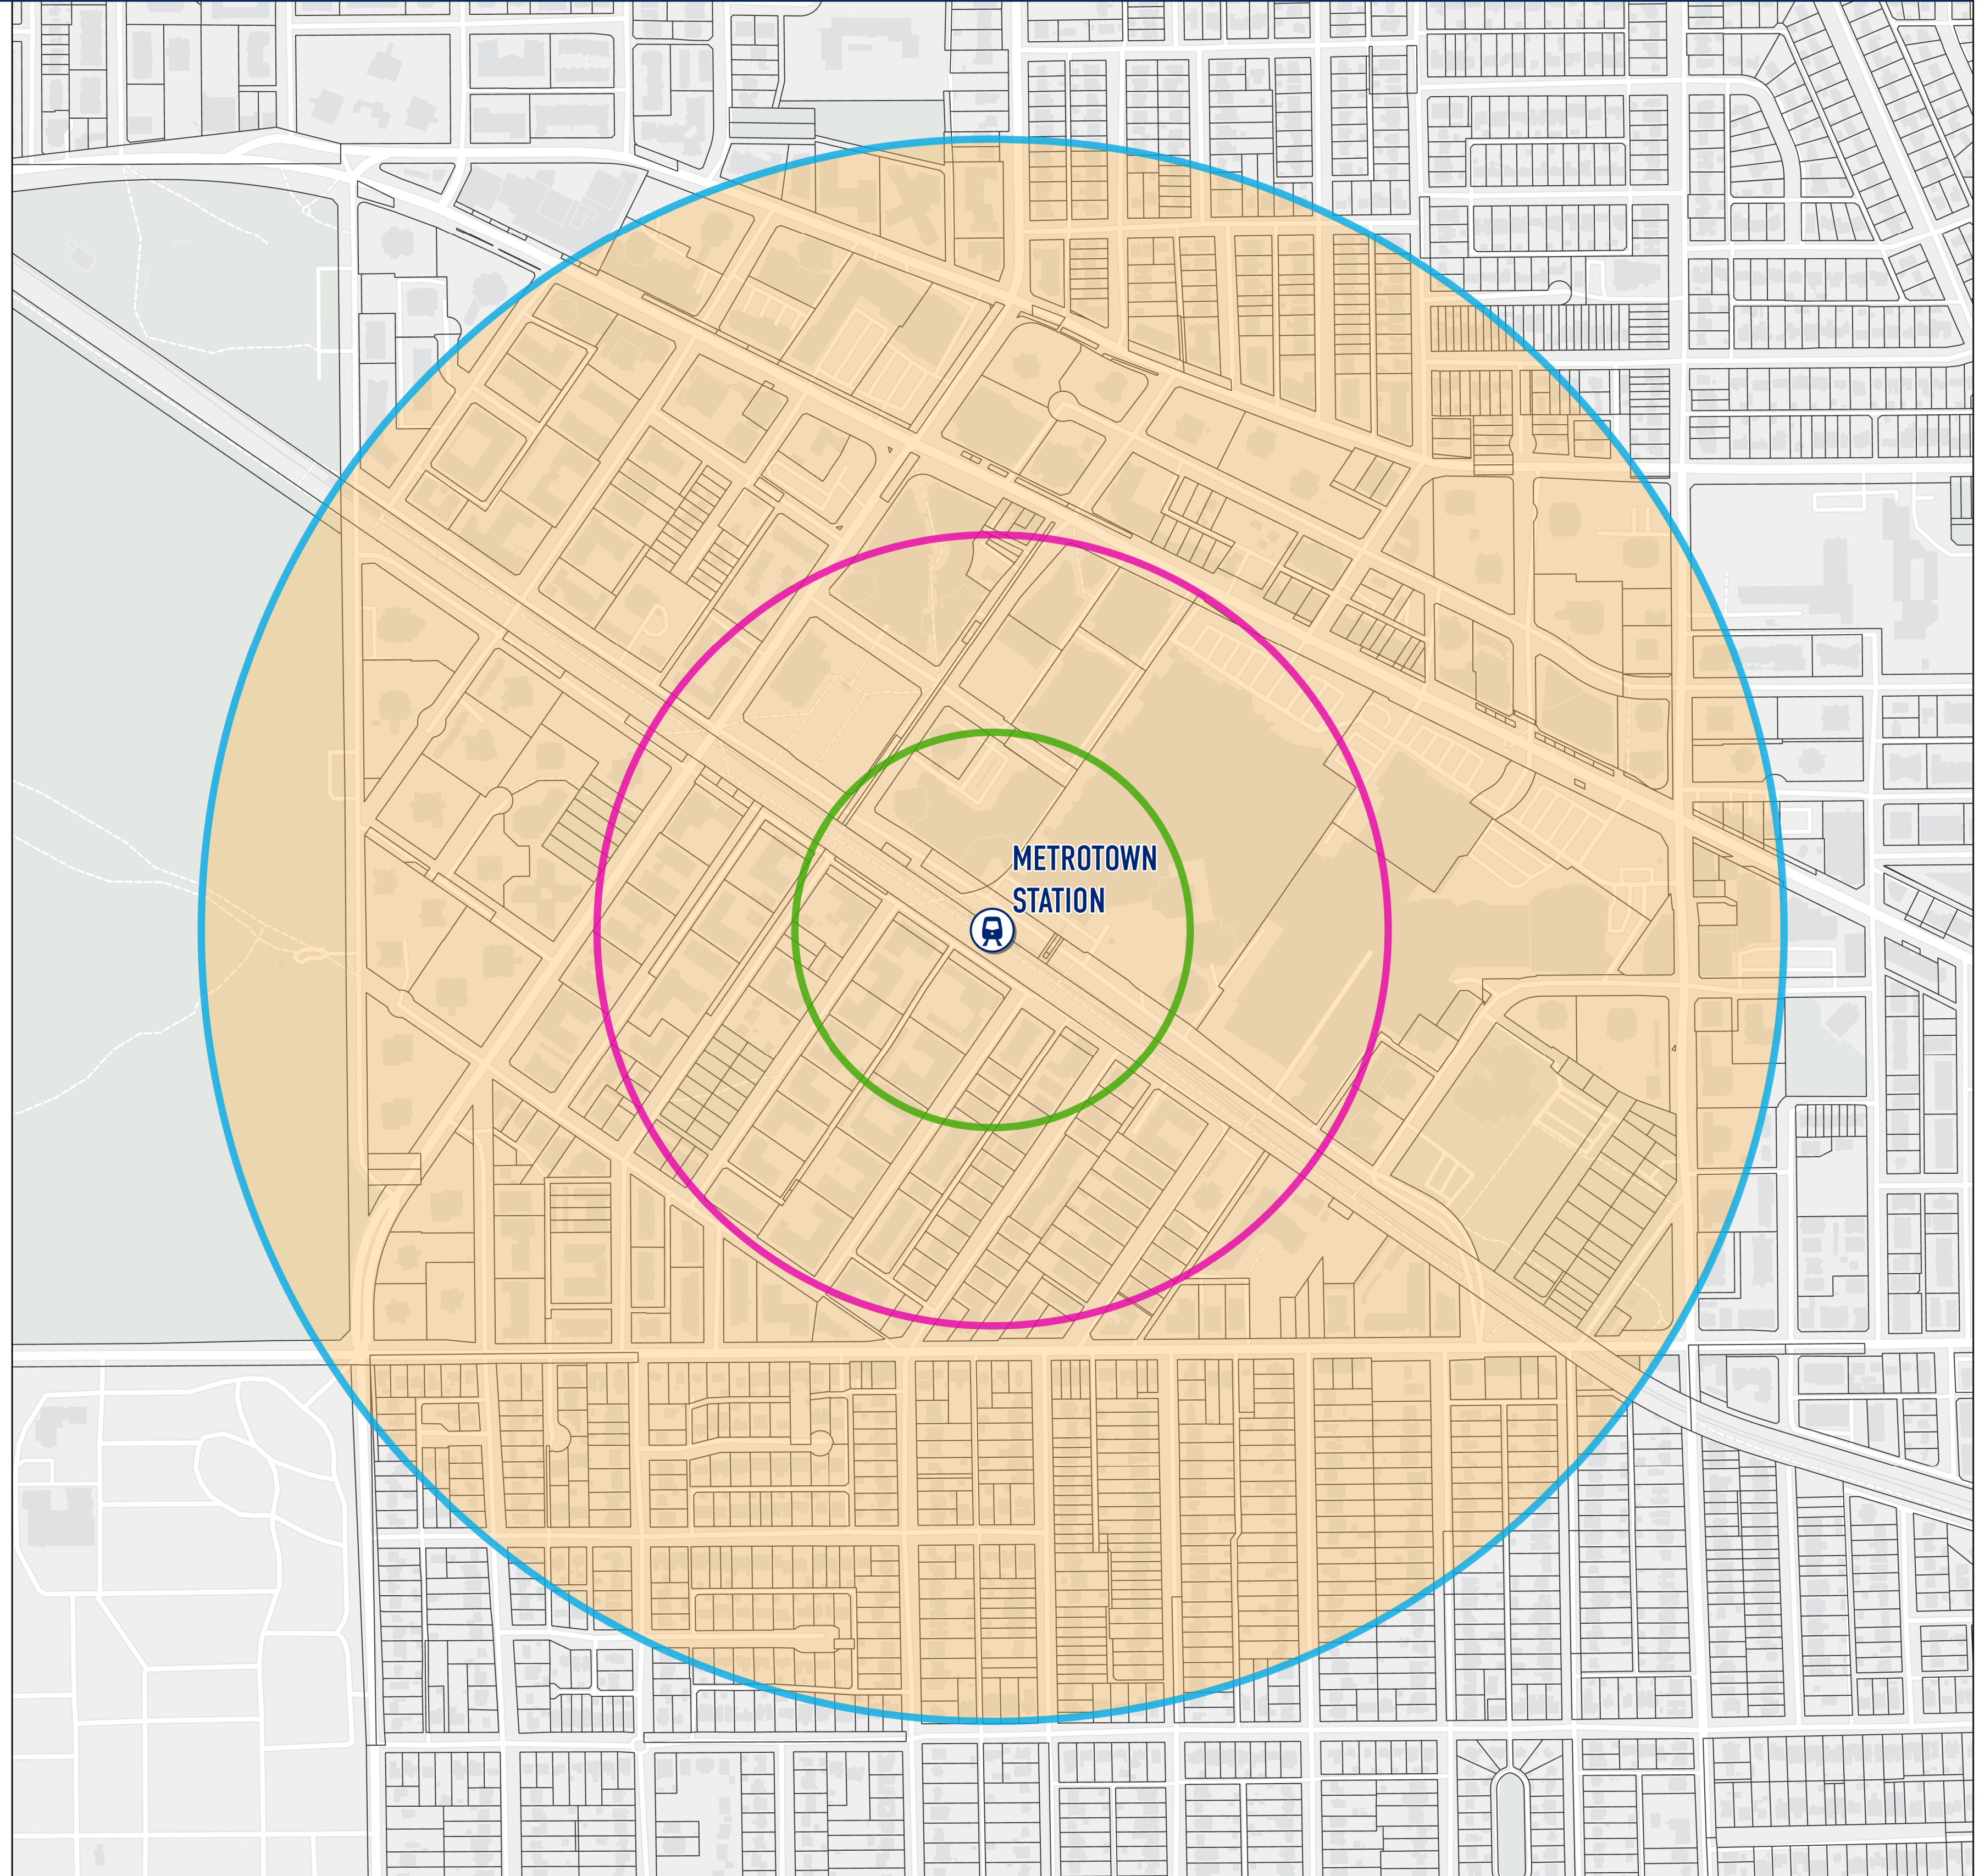

# METROTOWN STATION (CITY OF BURNABY)

## Legend

-  Passenger Rail
-  Transit Oriented Area
-  200 metre Tier
-  400 metre Tier
-  800 metre Tier
-  Parcel

Date Created: 2023-11-15