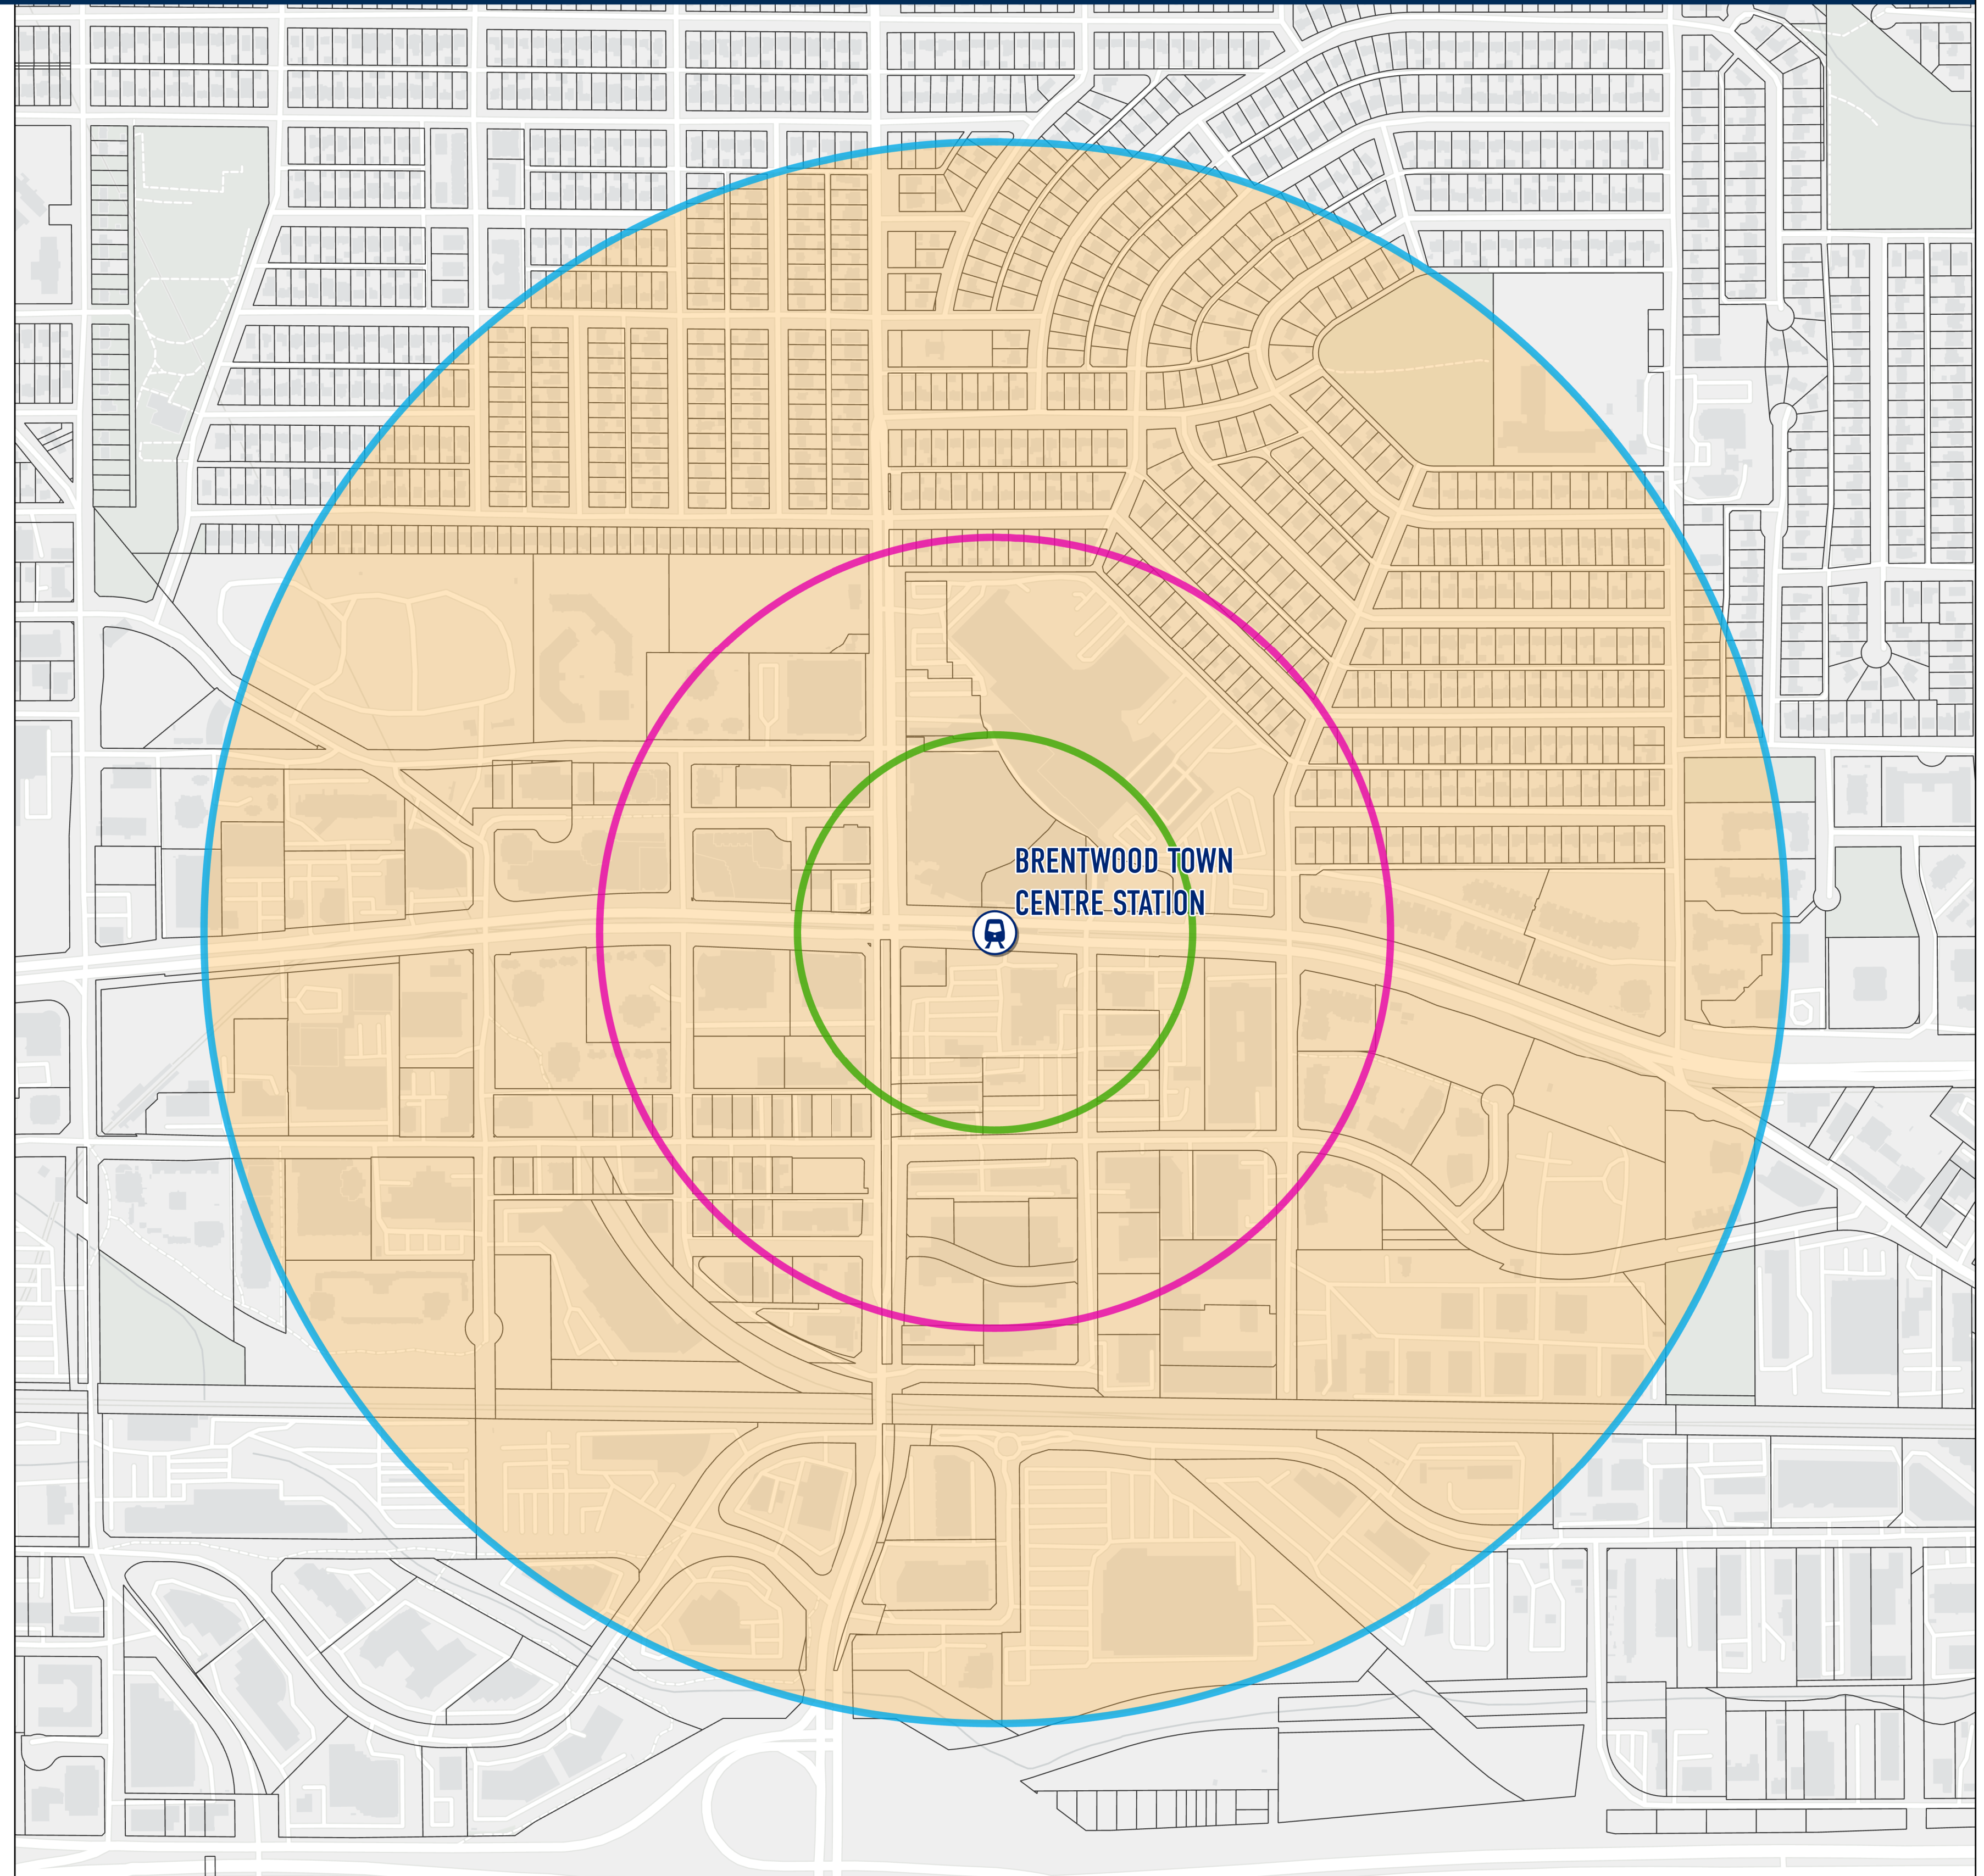

BRENTWOOD TOWN CENTRE STATION (CITY OF BURNABY)

Legend

-  Passenger Rail
-  Transit Oriented Area
-  200 metre Tier
-  400 metre Tier
-  800 metre Tier
-  Parcel

Date Created: 2023-11-15