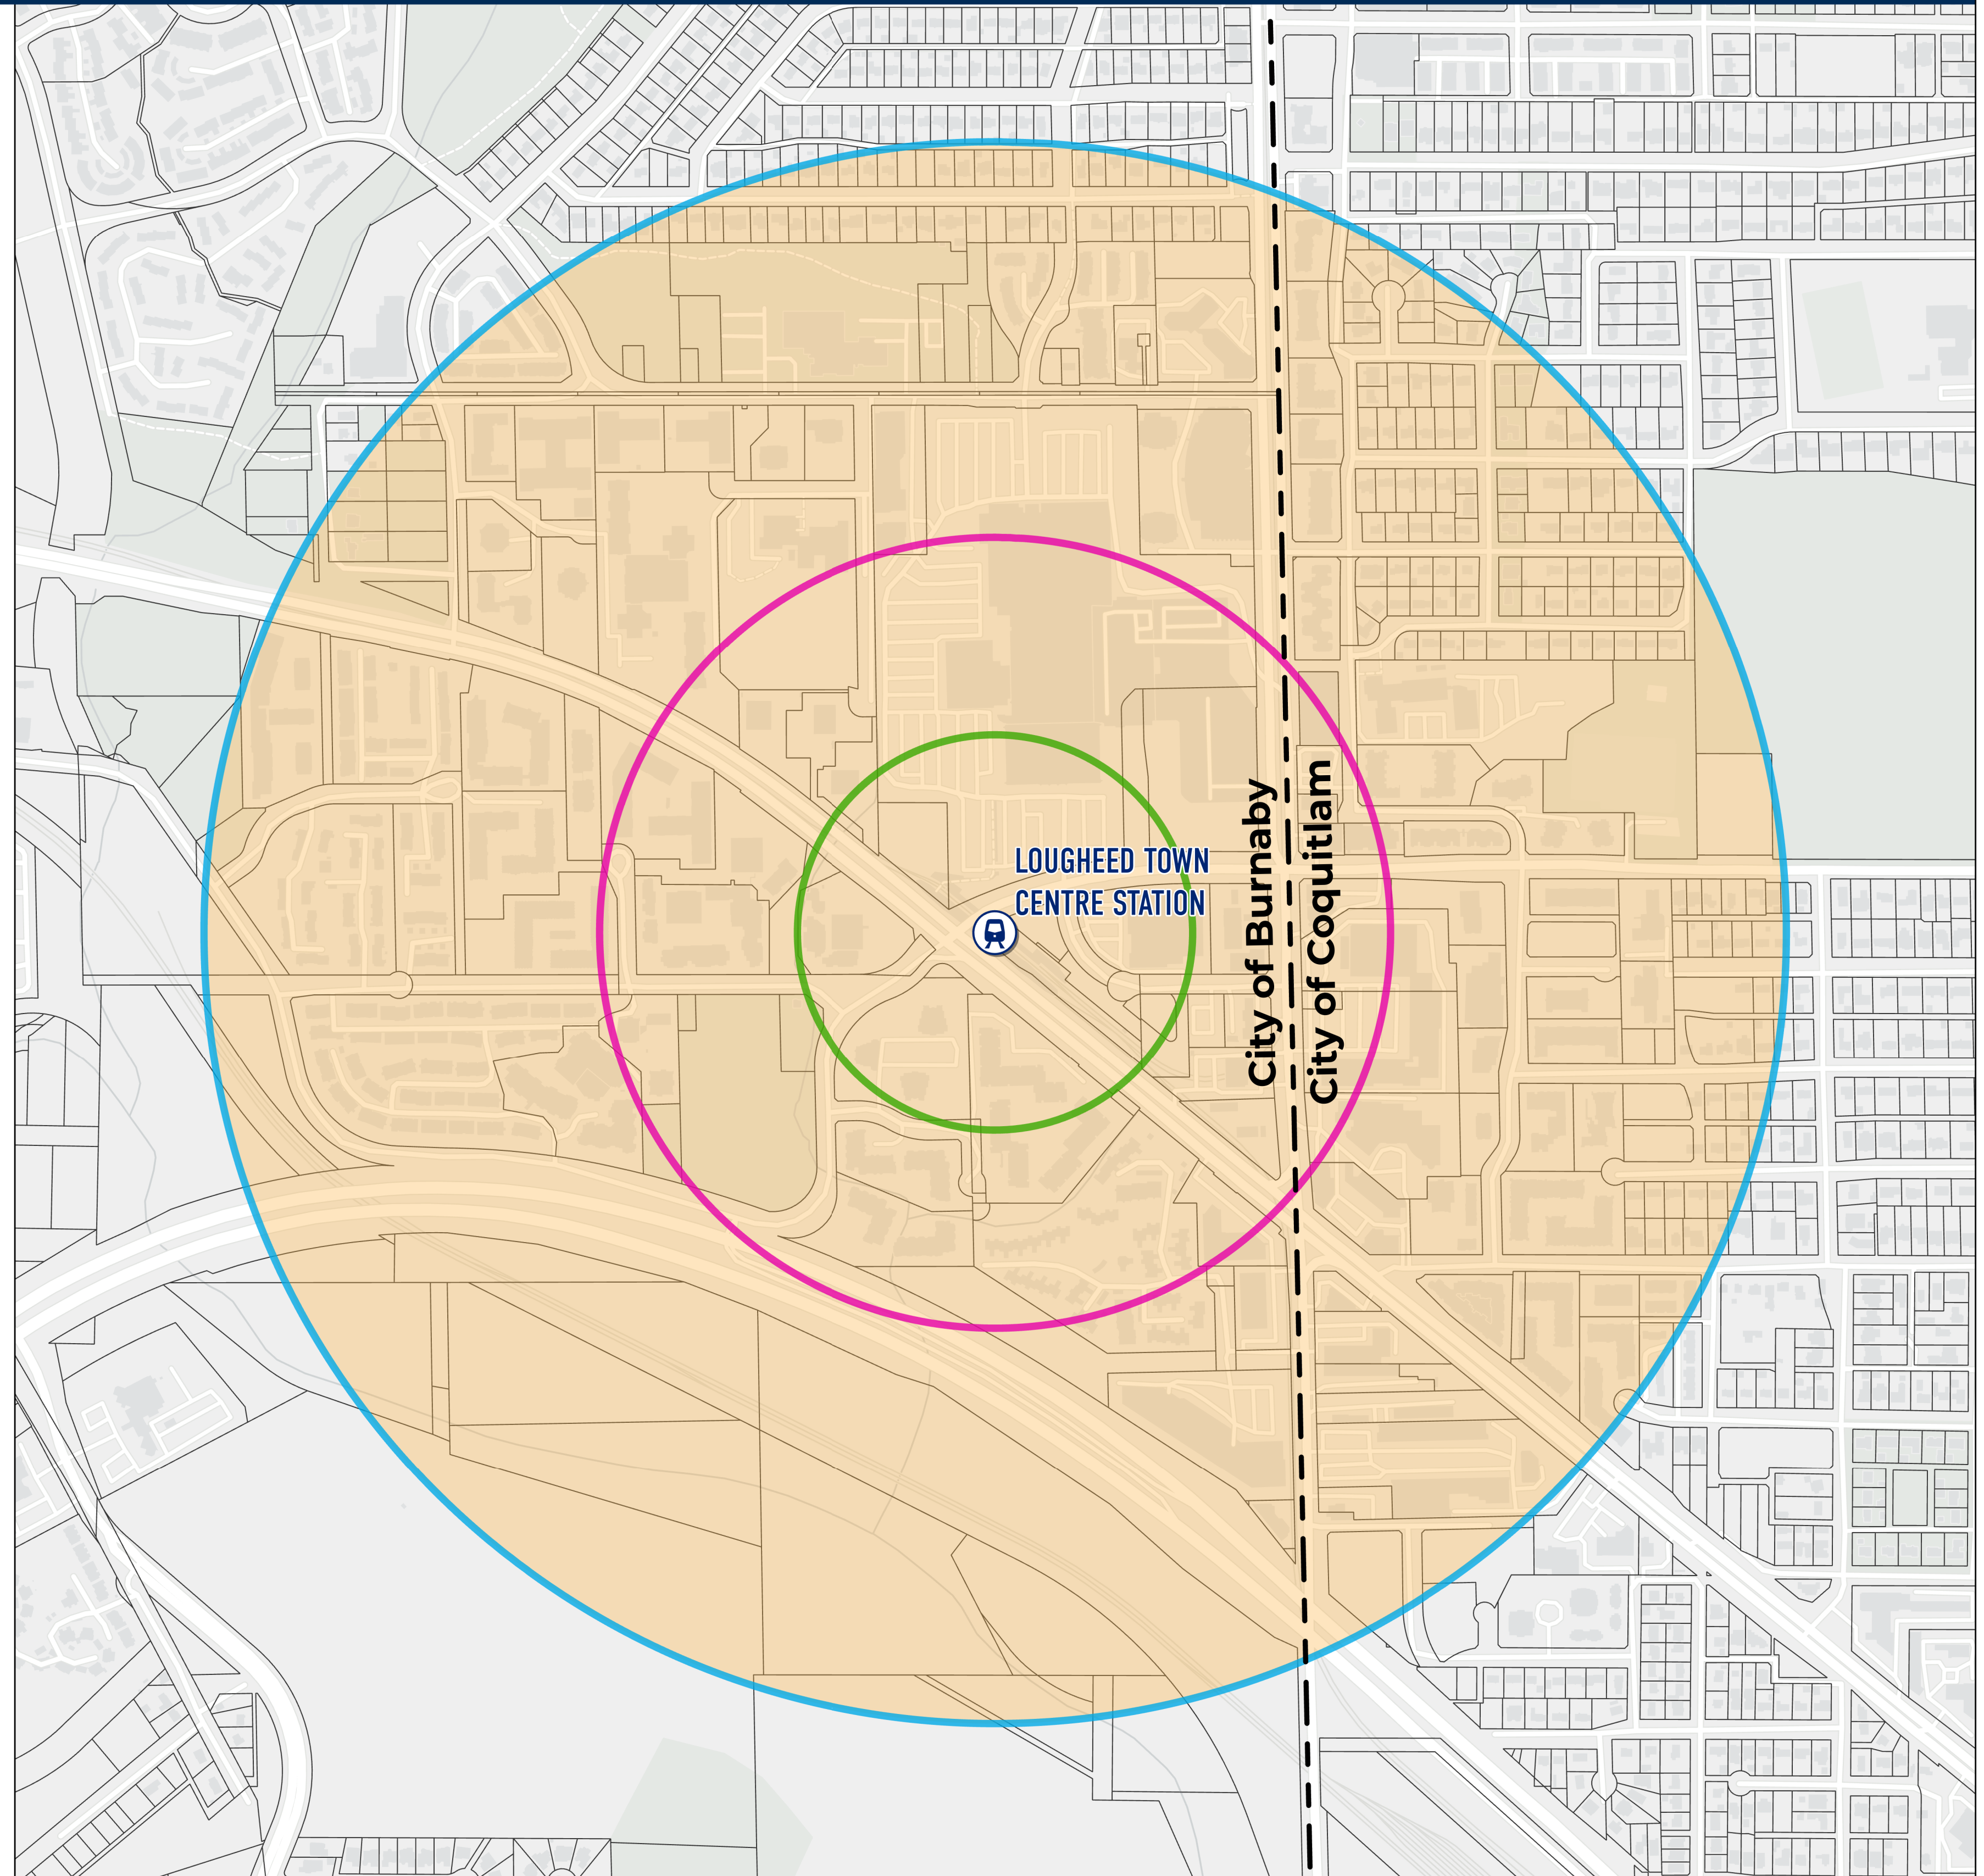

LOUGHEED TOWN CENTRE STATION (CITY OF BURNABY / CITY OF COQUITLAM)

Legend

-  Passenger Rail
-  Transit Oriented Area
-  200 metre Tier
-  400 metre Tier
-  800 metre Tier
-  Parcel
-  Municipal Boundary