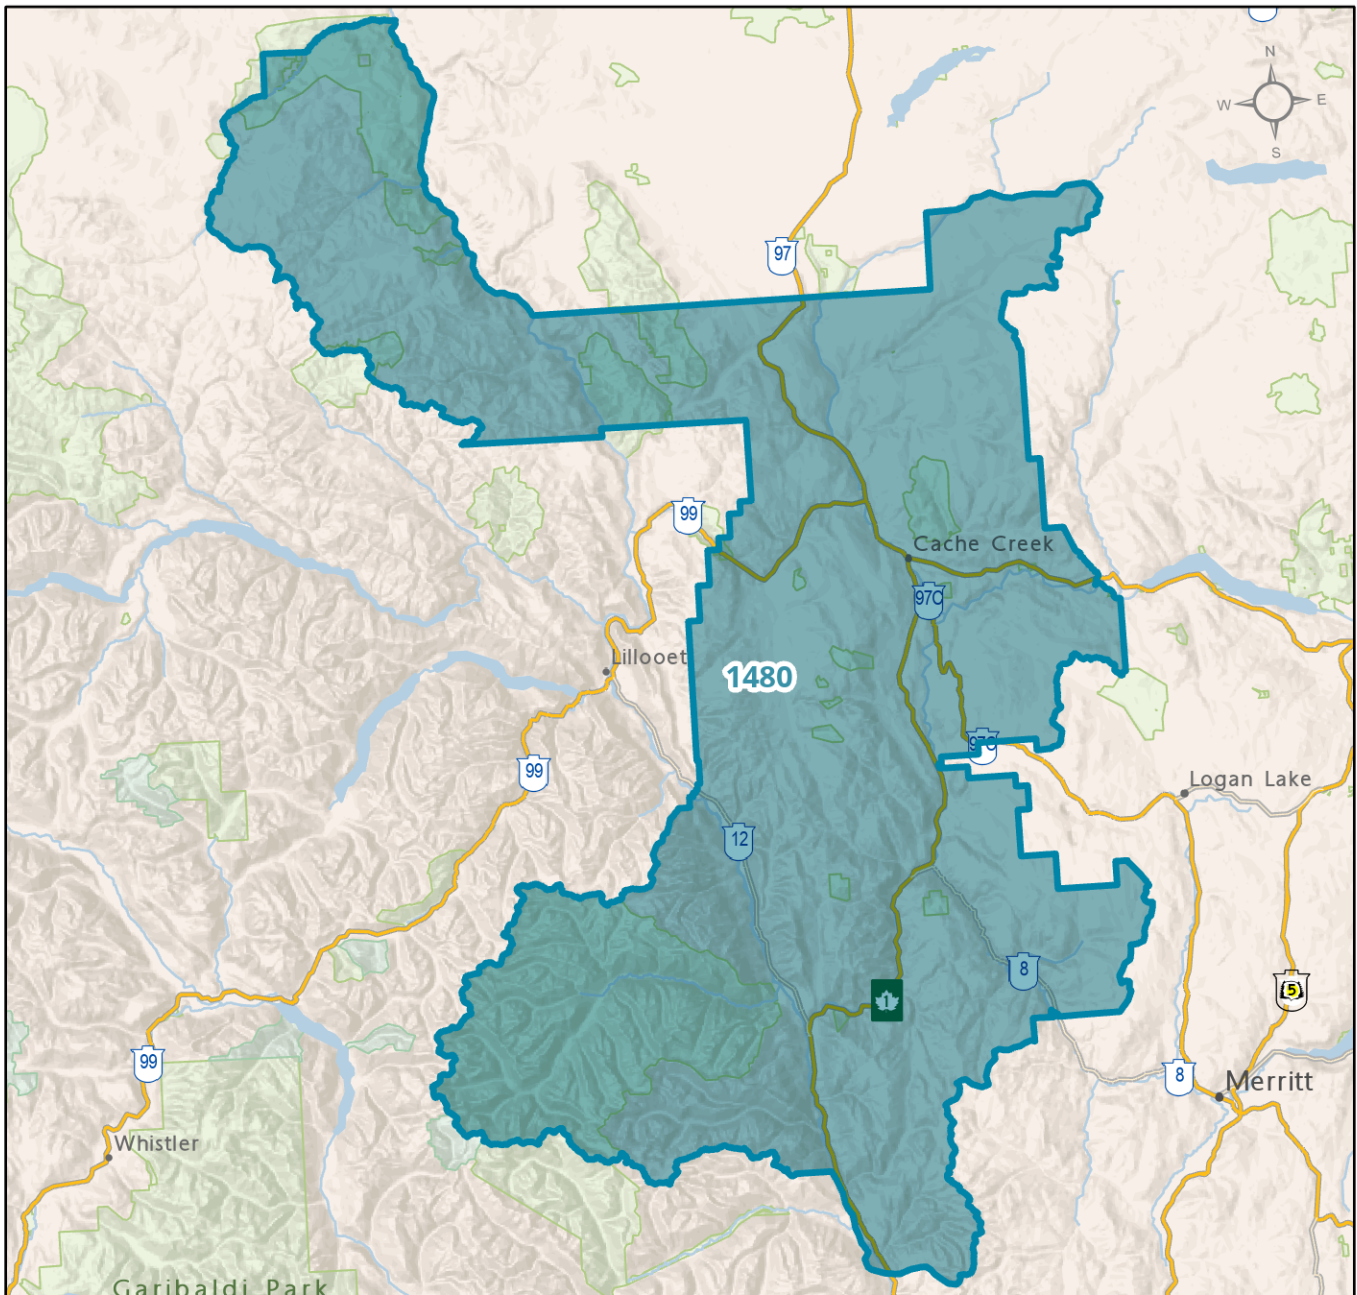

Local Health Area (LHA)

148 South Cariboo

Community Health Service Area (CHSA)

1480 South Cariboo

0 40 Kilometers

1:1,053,000

Ministry of Health, 2023
Health Boundaries Version 2022