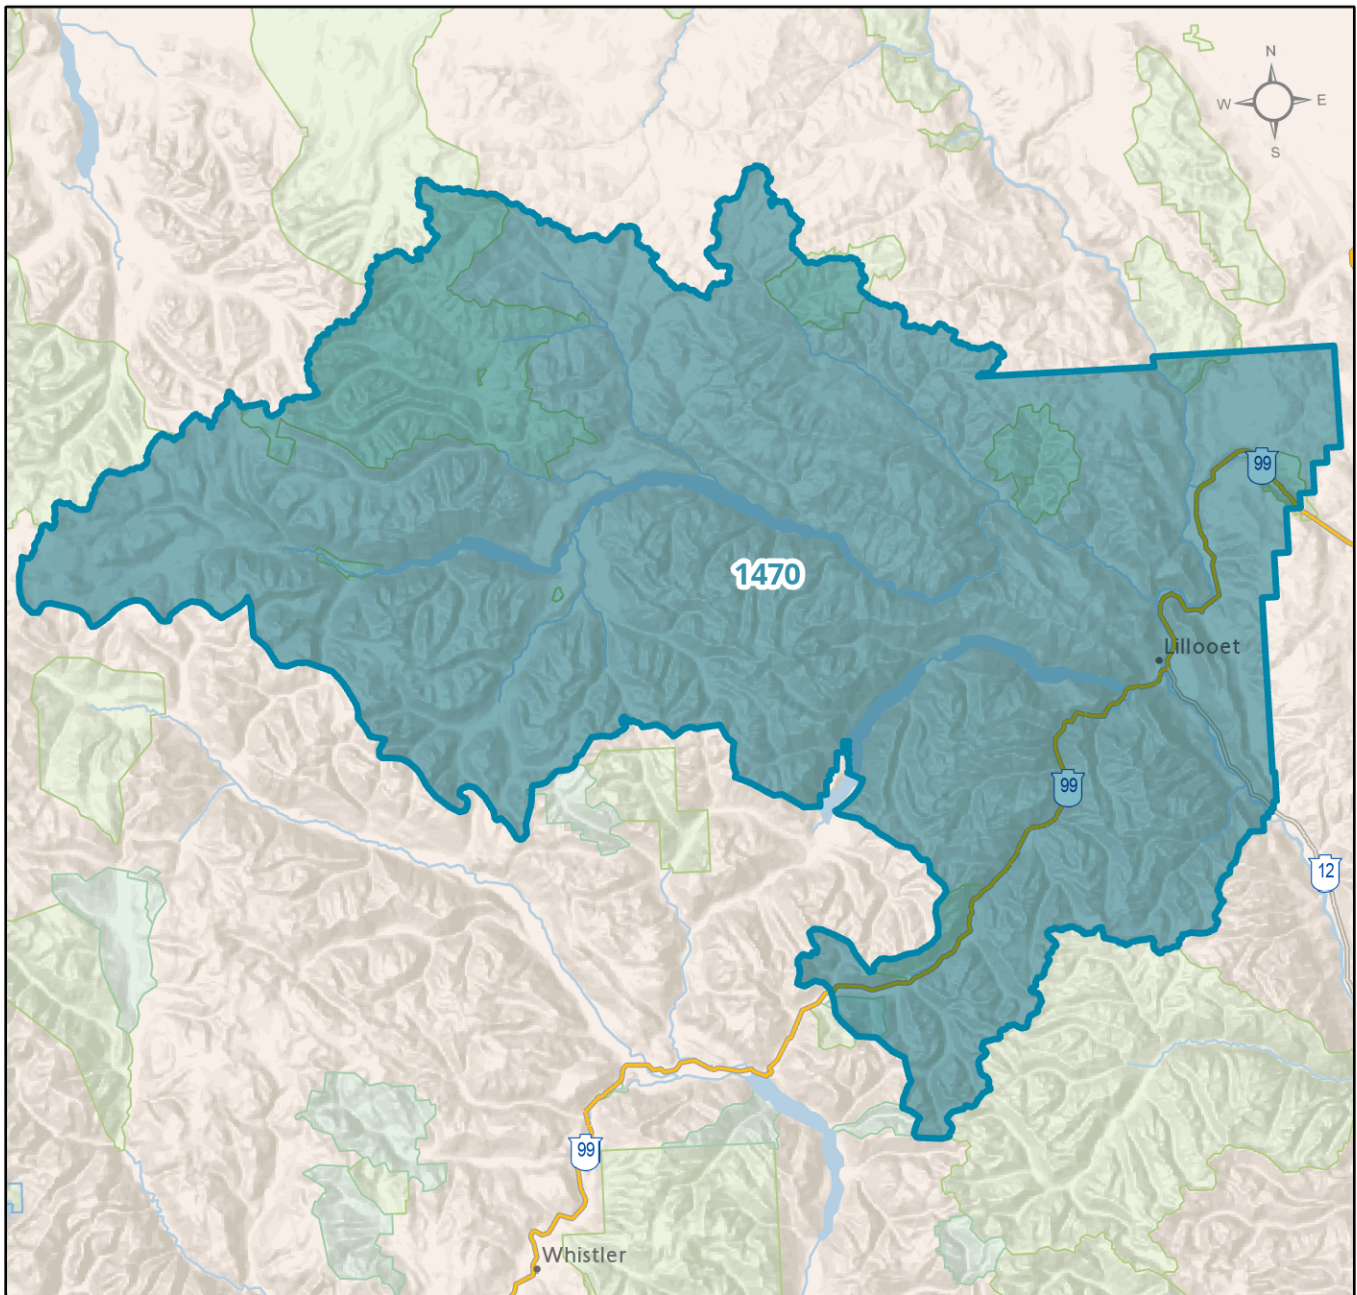

# Local Health Area (LHA)

## 147 Lillooet

### Community Health Service Area (CHSA)

1470 Lillooet

0 40 Kilometers

1:841,000

Ministry of Health, 2023  
Health Boundaries Version 2022