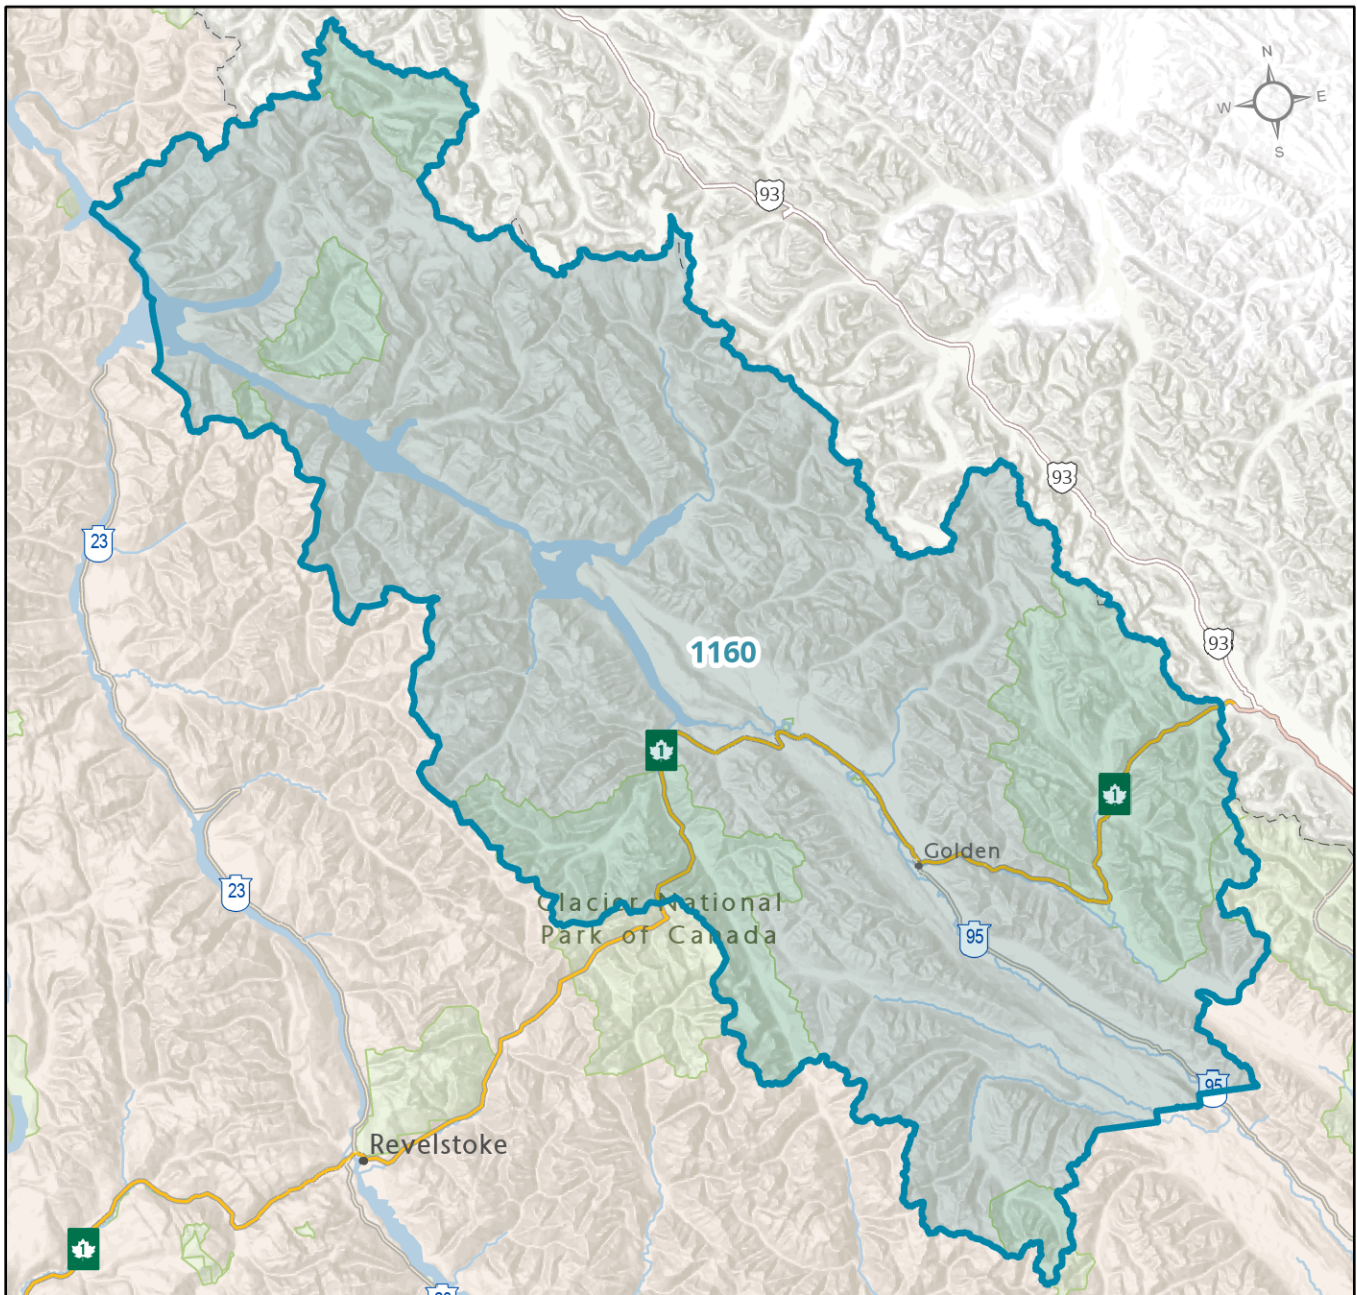

Local Health Area (LHA)

116 Golden

Community Health Service Area (CHSA)

1160 Golden

0 40 Kilometers

1:1,110,000

Ministry of Health, 2023
Health Boundaries Version 2022