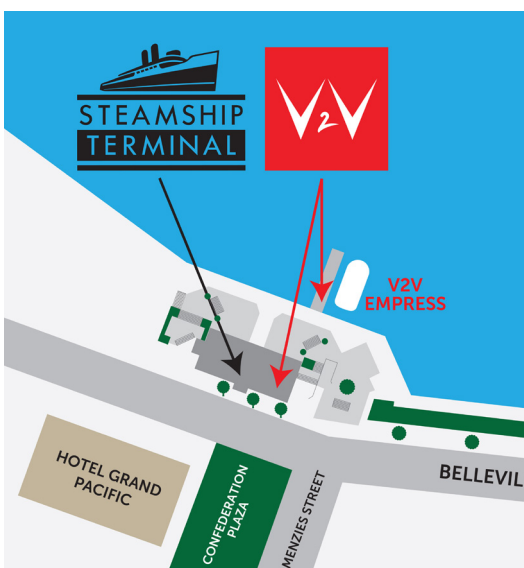

To September 18- Regular Schedule

Dep. Victoria at 9:00

Arr. Vancouver at 12:30

Dep. Vancouver at 13:30

Arr. Victoria at 17:00

September 19- Fall Schedule Change

Dep. Victoria at 9:00 (regular departure)

Arr. Vancouver at 12:30

DEPARTURE LOCATIONS

Departing Victoria
 Victoria Steamship Terminal
 470 Belleville Street
 Victoria, BC V8V 1W9

Departing Vancouver
 Vancouver Harbour Flight Centre
 1055 Canada Place
 Vancouver, BC V6C 0C3