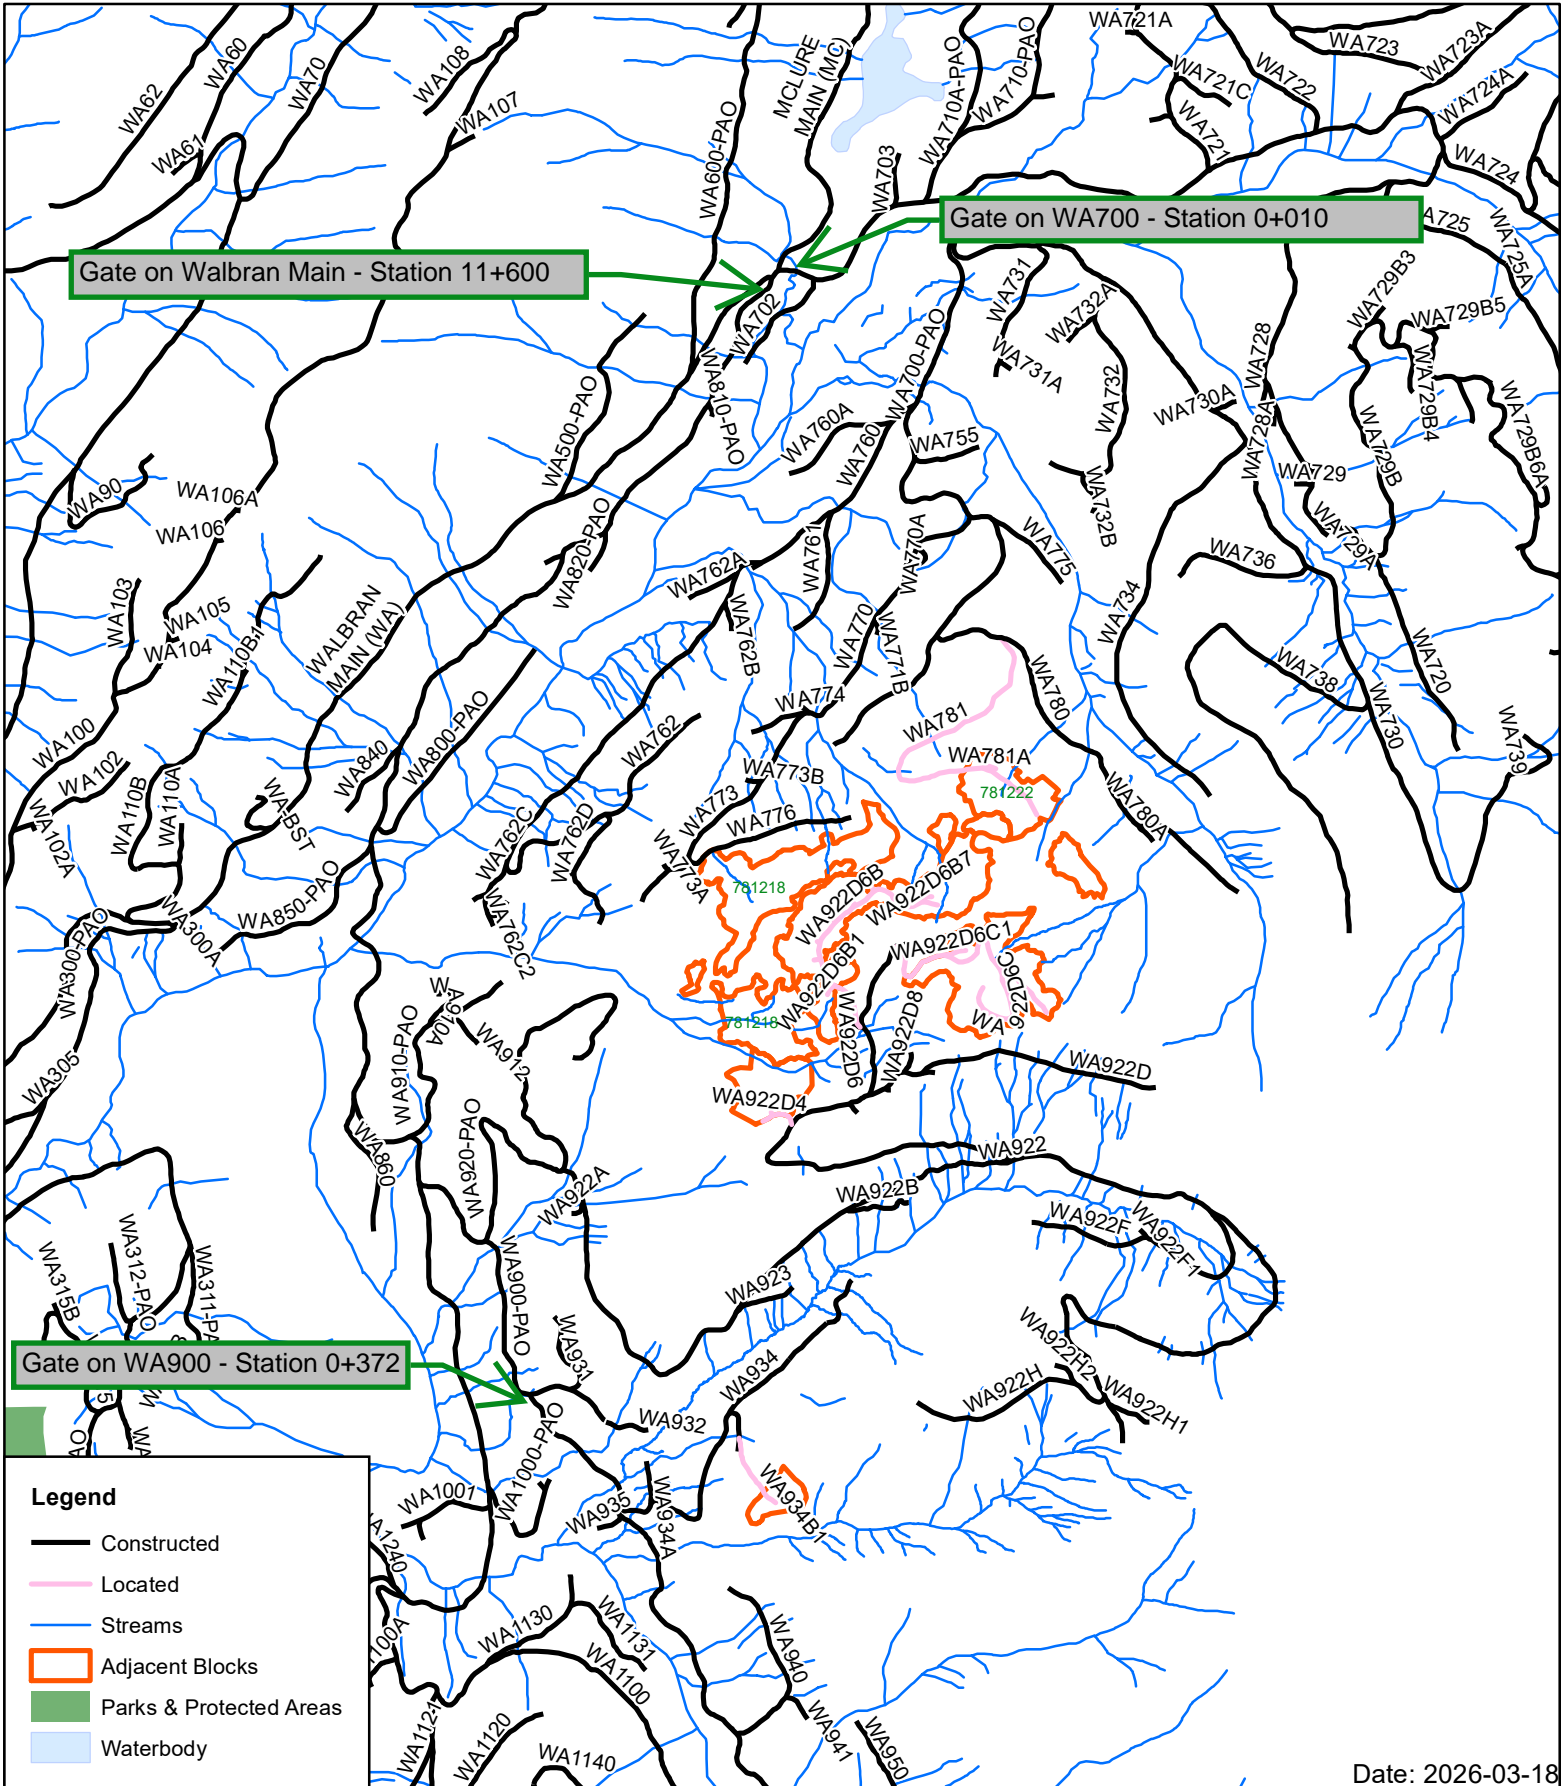

C'AWAK ʔQIN
FORESTRY

Temporary Gate Locations Map

1:25,000

Date: 2026-03-18