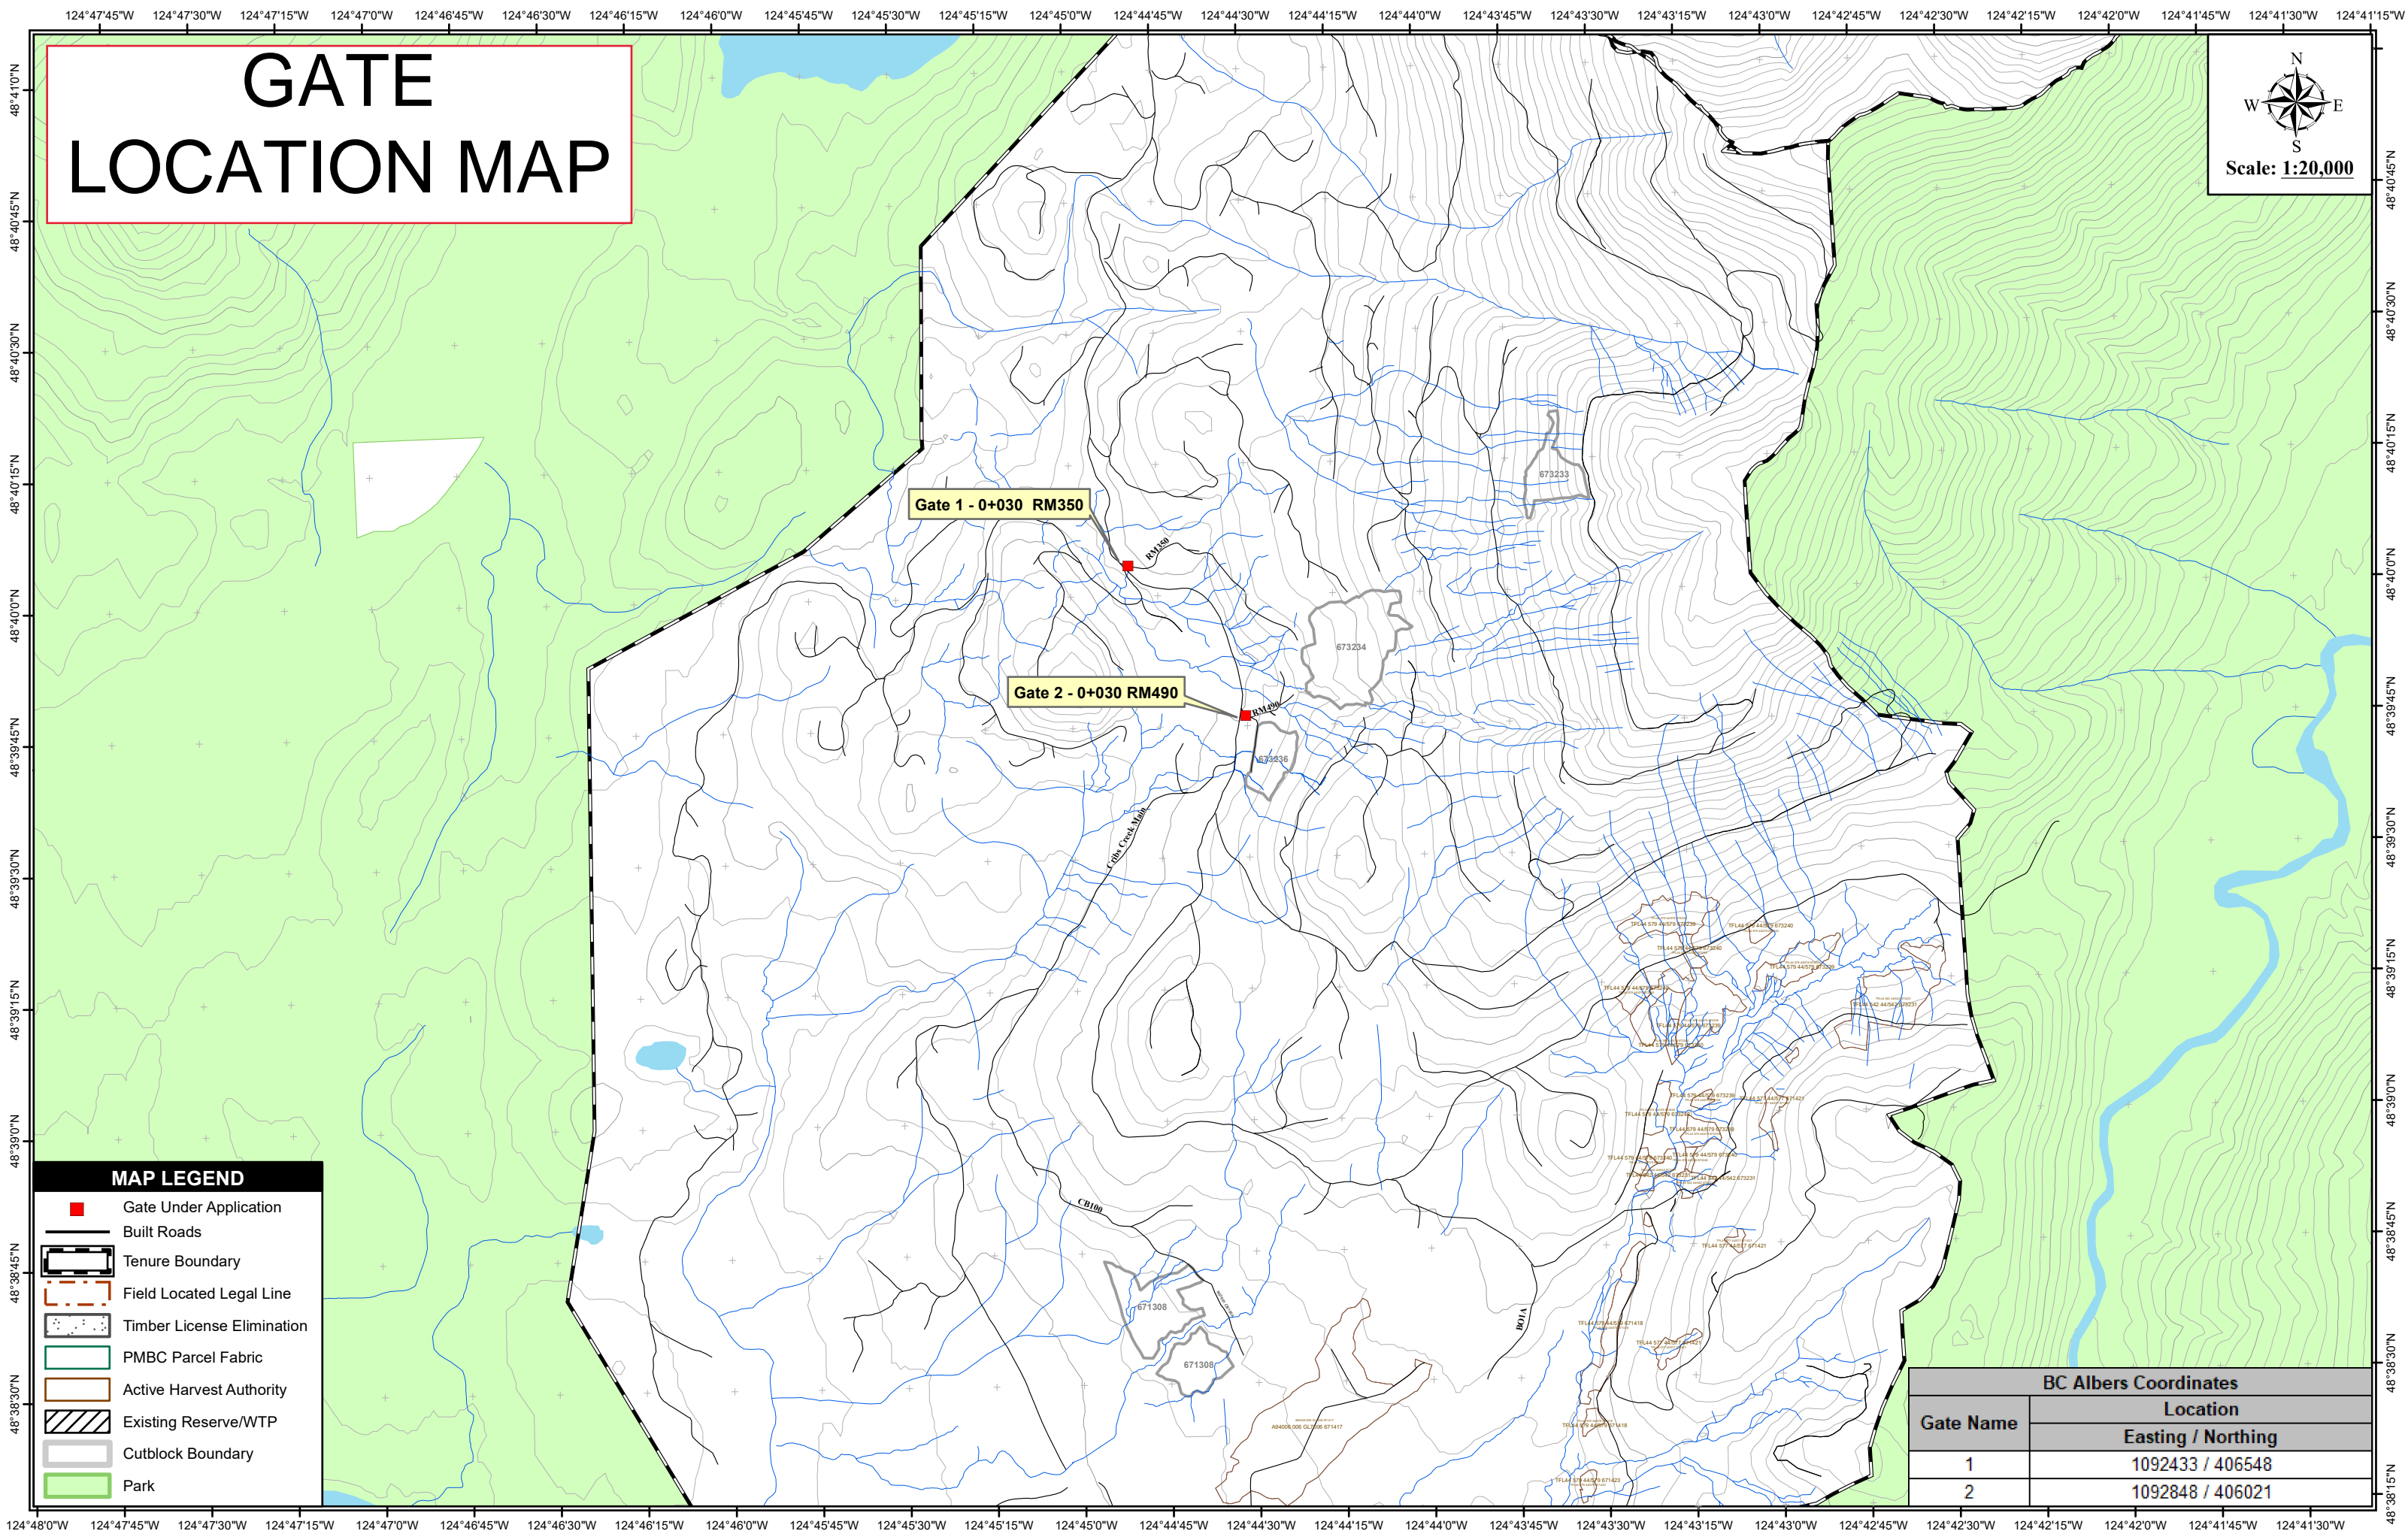

GATE LOCATION MAP

MAP LEGEND

- Gate Under Application
- Built Roads
- Tenure Boundary
- Field Located Legal Line
- Timber License Elimination
- PMBC Parcel Fabric
- Active Harvest Authority
- Existing Reserve/WTP
- Cutblock Boundary
- Park

BC Albers Coordinates	
Gate Name	Location
	Easting / Northing
1	1092433 / 406548
2	1092848 / 406021