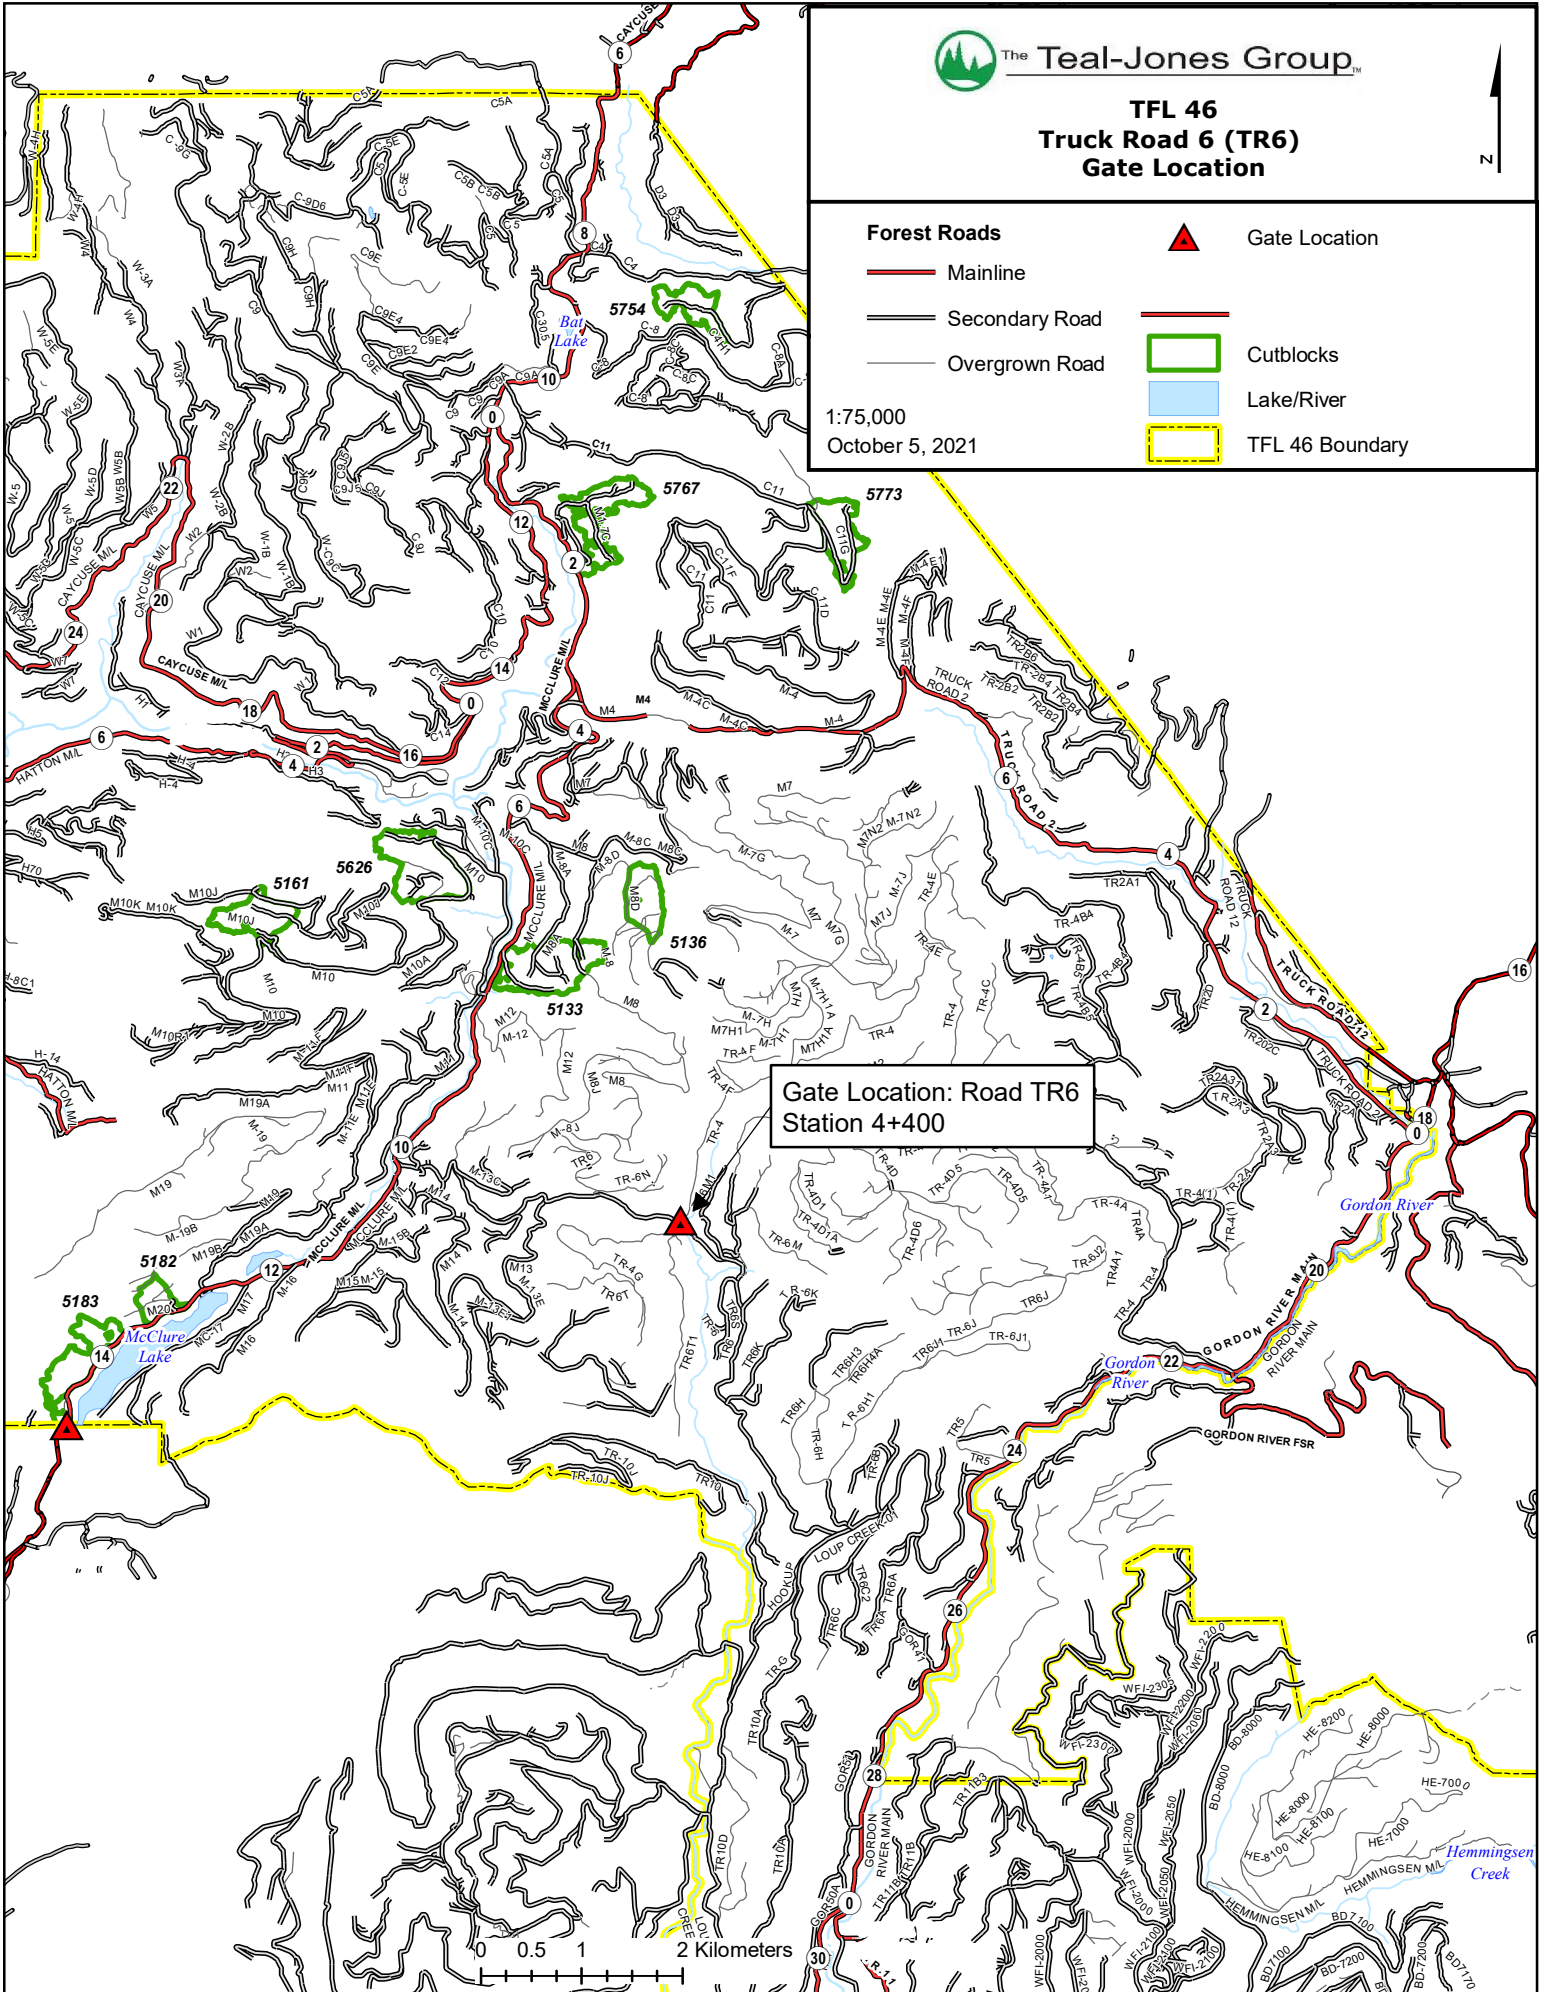

The Teal-Jones Group™

TFL 46 Truck Road 6 (TR6) Gate Location

Forest Roads

- Mainline
- Secondary Road
- Overgrown Road

Gate Location

Cutblocks

Lake/River

TFL 46 Boundary

1:75,000

October 5, 2021

Gate Location: Road TR6
Station 4+400