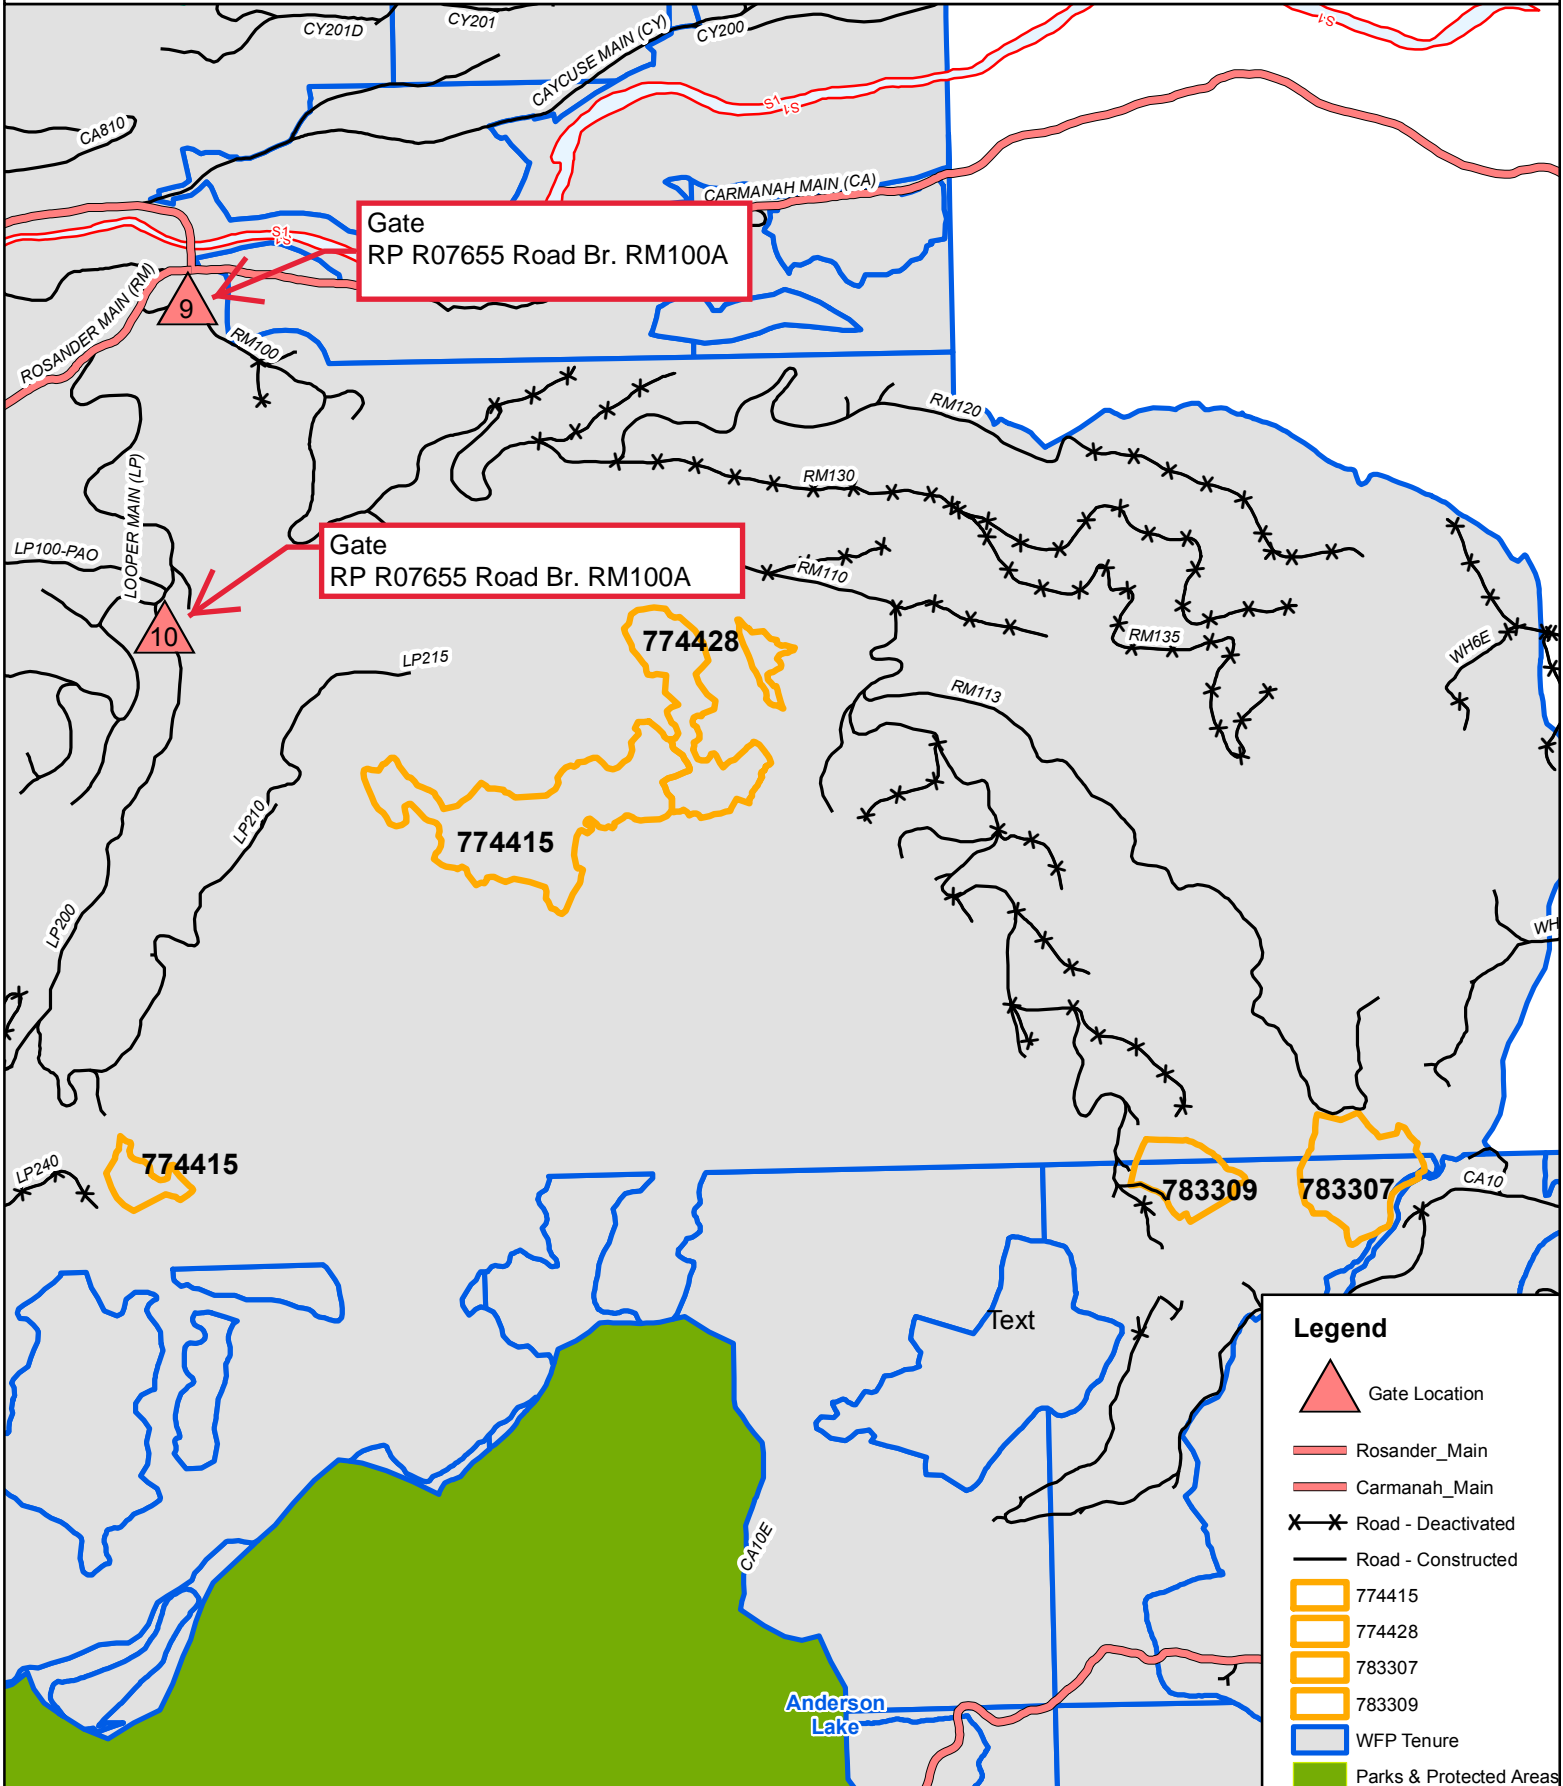

GATE LOCATION MAP

Scale 1:22000

Legend

- Gate Location
- Rosander_Main
- Carmanah_Main
- Road - Deactivated
- Road - Constructed
- 774415
- 774428
- 783307
- 783309
- WFP Tenure
- Parks & Protected Areas