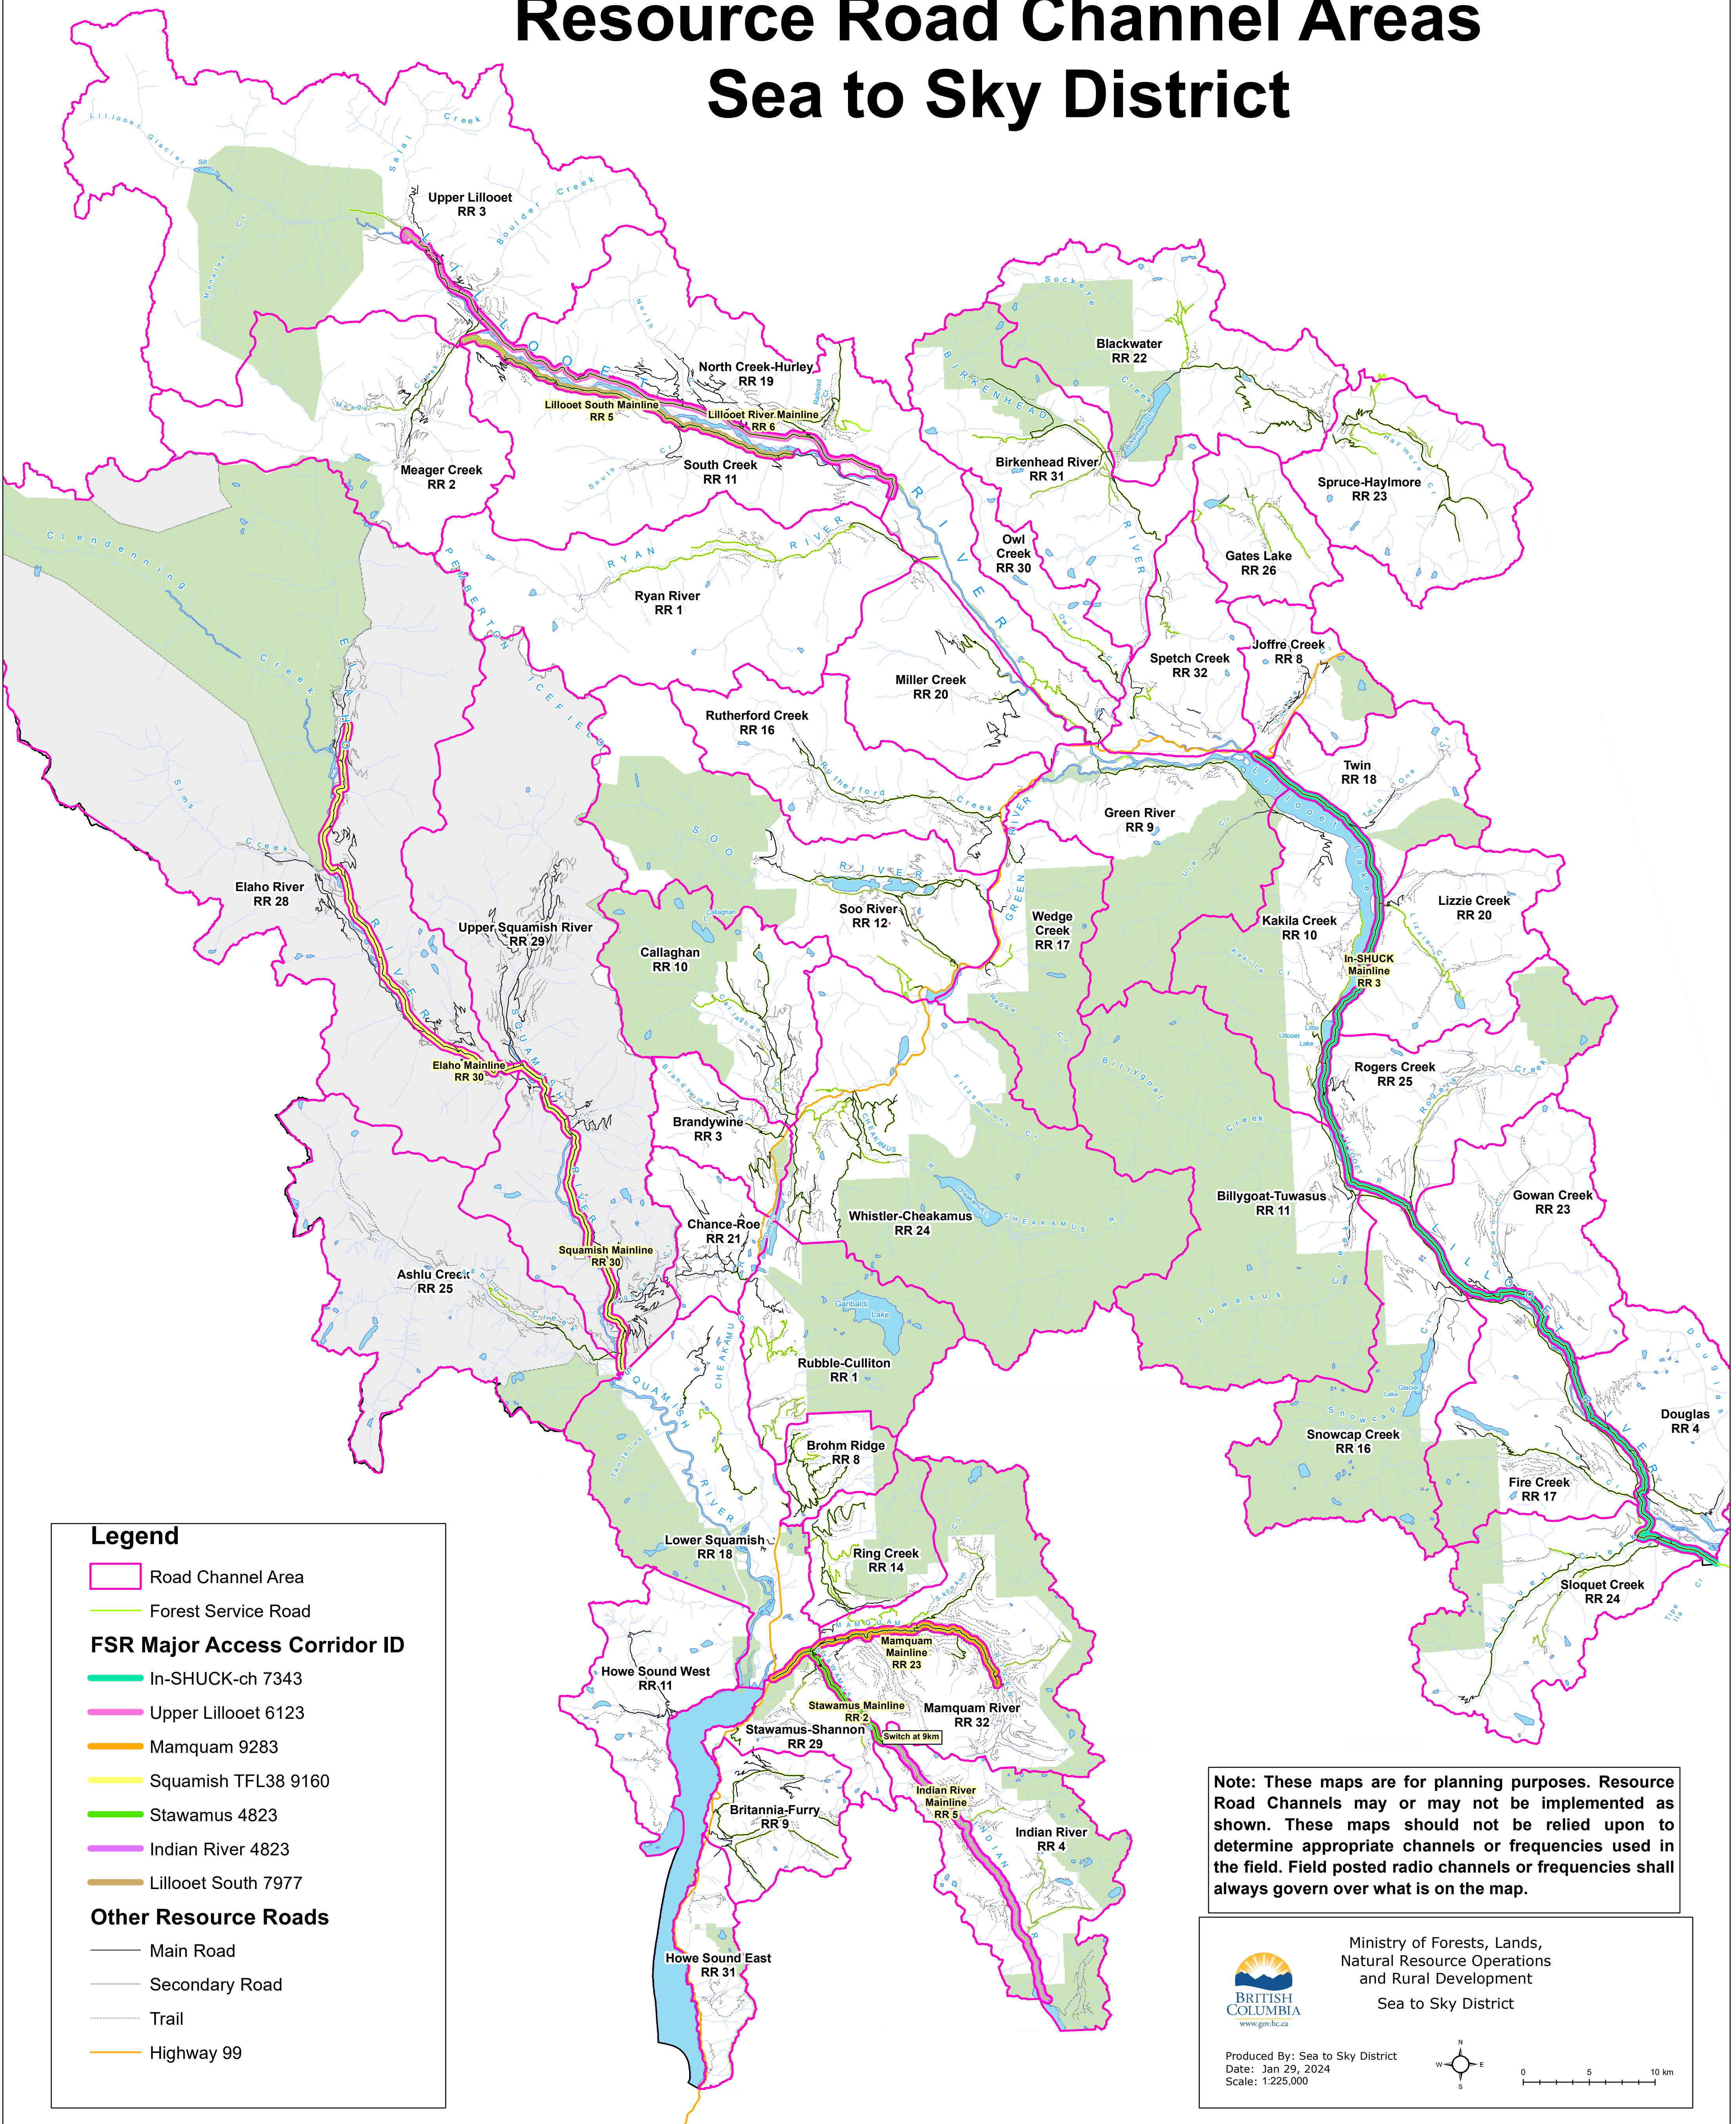

Resource Road Channel Areas Sea to Sky District

Legend

- Road Channel Area
- Forest Service Road
- FSR Major Access Corridor ID**
- In-SHUCK-ch 7343
- Upper Lillooet 6123
- Mamquam 9283
- Squamish TFL38 9160
- Stawamus 4823
- Indian River 4823
- Lillooet South 7977
- Other Resource Roads**
- Main Road
- Secondary Road
- Trail
- Highway 99

Note: These maps are for planning purposes. Resource Road Channels may or may not be implemented as shown. These maps should not be relied upon to determine appropriate channels or frequencies used in the field. Field posted radio channels or frequencies shall always govern over what is on the map.

BRITISH COLUMBIA
www.gov.bc.ca

Ministry of Forests, Lands,
Natural Resource Operations
and Rural Development

Sea to Sky District

Produced By: Sea to Sky District
Date: Jan 29, 2024
Scale: 1:225,000