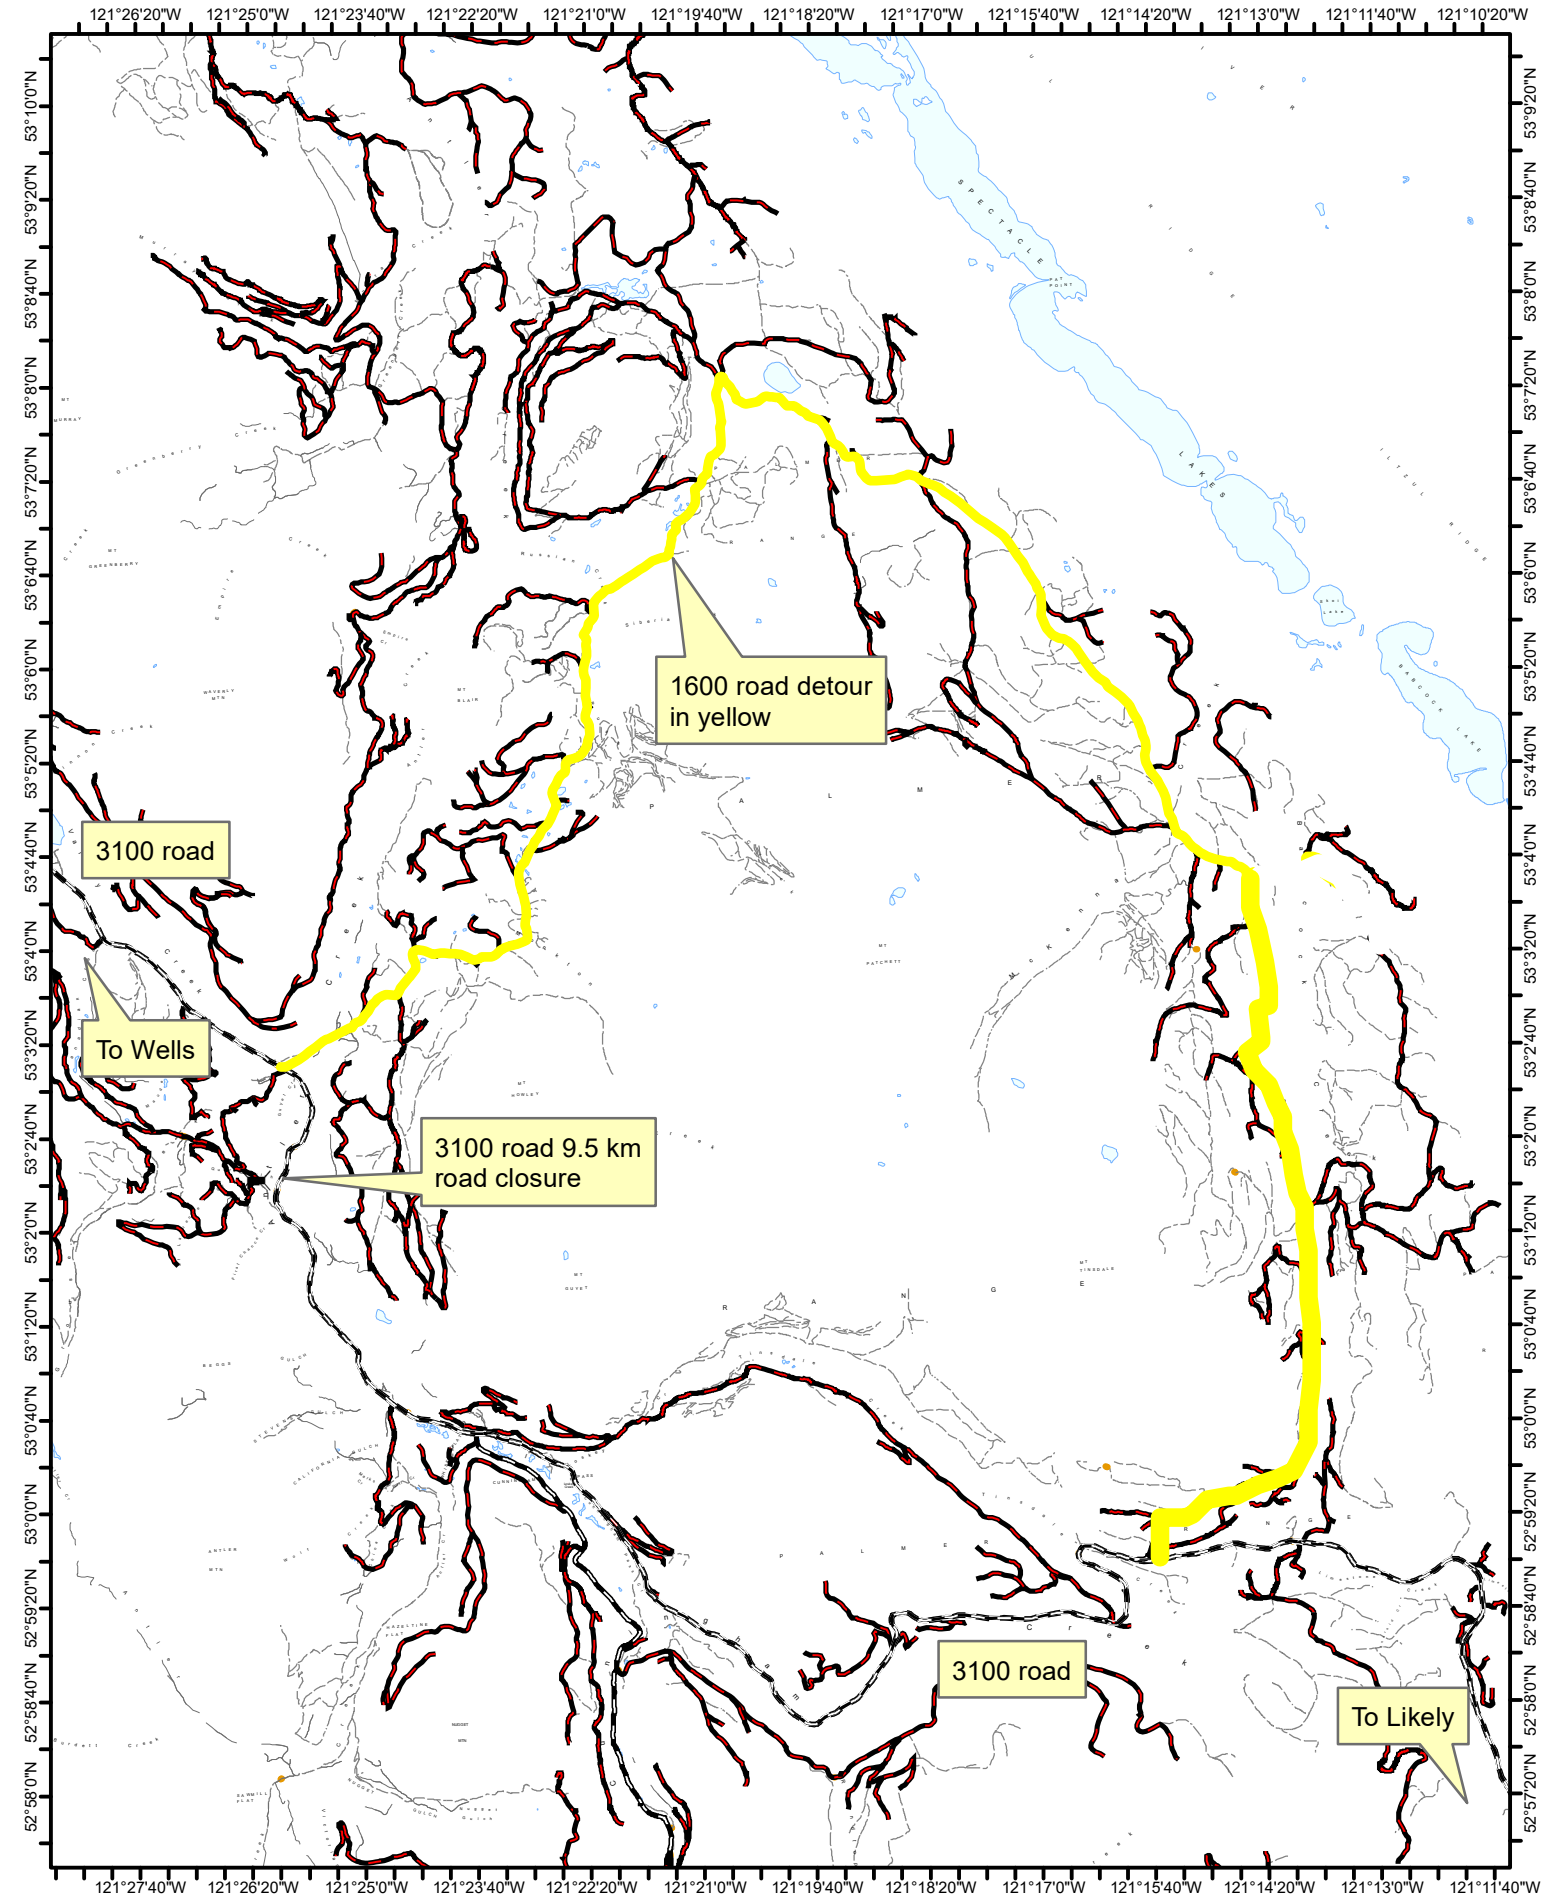

Road Location Map

Road Name
7678.03

Business Area
Cariboo-Chilcotin

Field Team
Quesnel

URI
AL3NC

Total Road Length (m)
27100

Operating Area

Access Instructions

1:100,000

Date 2024-09-18 User RLROBERT
 Template Name Road Location Map
 Coordinate System: NAD 1983 BC Environment Albers

This map is intended to aid in locating a specified road and is not intended to be used for any other purpose. This contents of this map may be generalized and may not reflect current conditions. Uncharted hazards may exist, and not all roads are shown.

- Road of Interest
- Bridge
- BCTS Roads - Road State**
- == == == Existing Road
- Roads (FTEN)**
- Road Permit
- Forest Service Road
- Gravel or Unimproved Road
- Trail
- Bridge
- Watercourse
- Lake