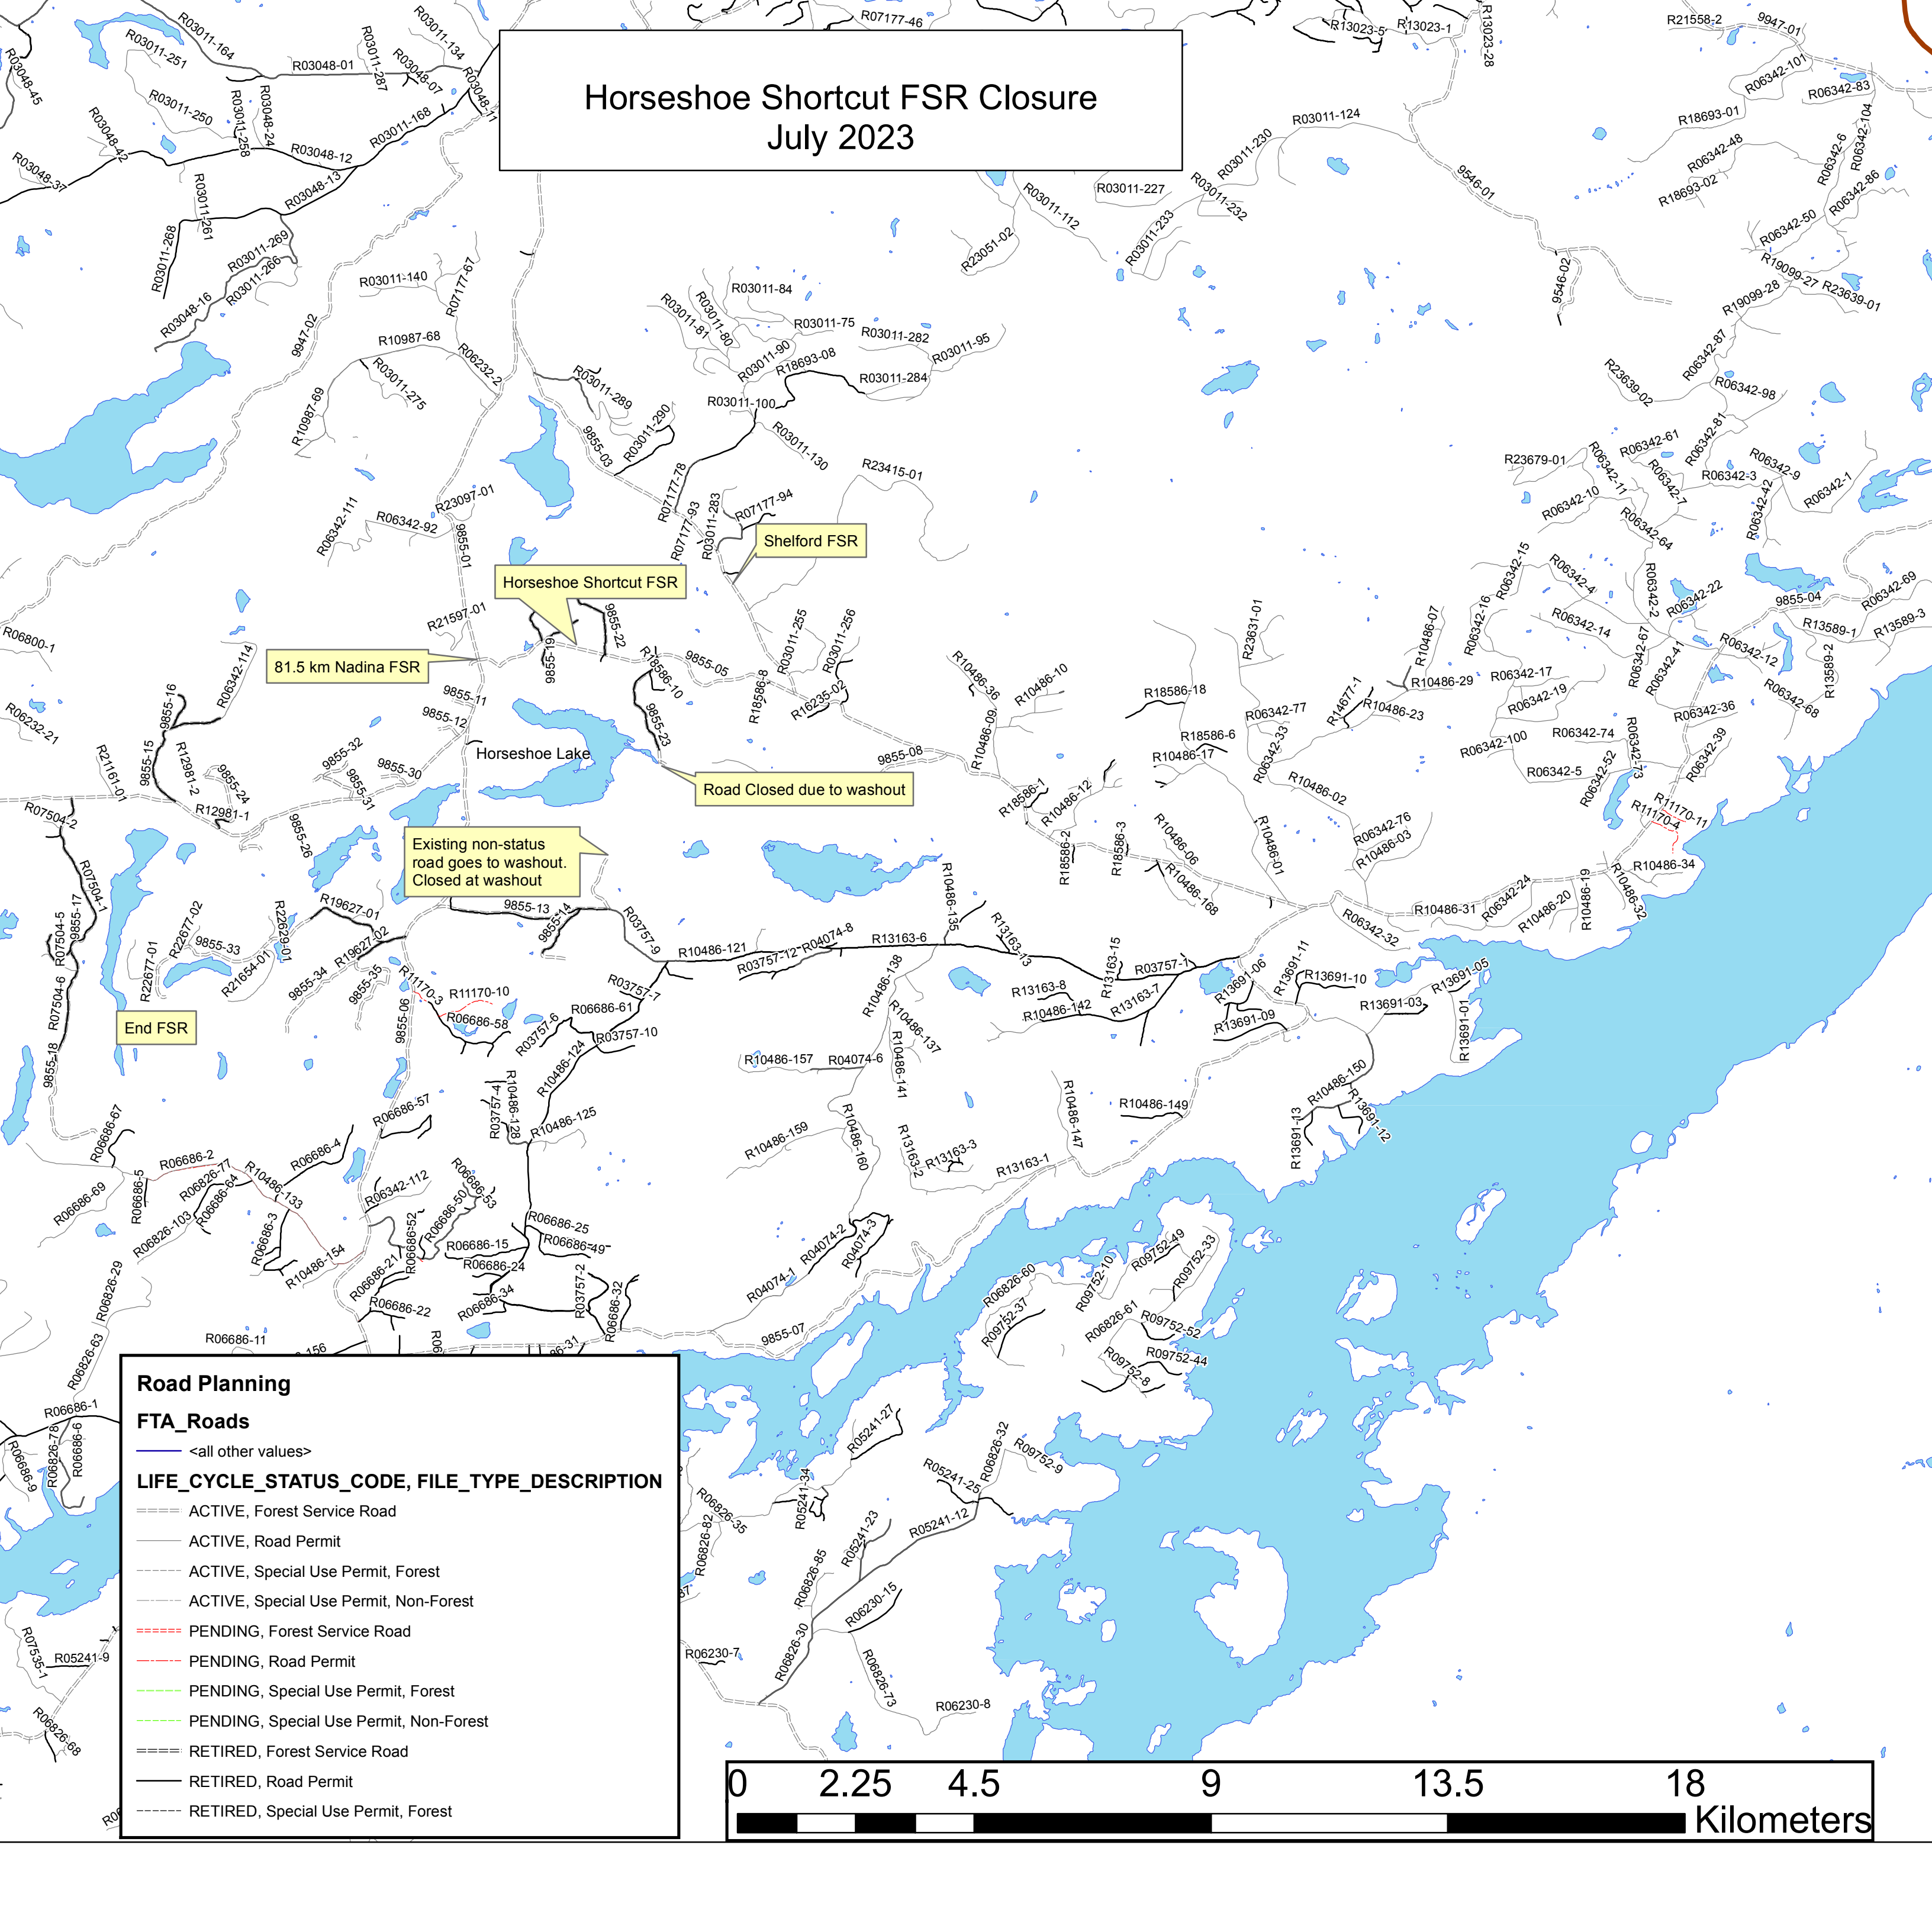

Horseshoe Shortcut FSR Closure July 2023

Horseshoe Shortcut FSR Closure
July 2023

Horseshoe Shortcut FSR

81.5 km Nadina FSR

Shelford FSR

Road Closed due to washout

Existing non-status road goes to washout. Closed at washout

End FSR

Road Planning

FTA_Roads

<all other values>

LIFE_CYCLE_STATUS_CODE, FILE_TYPE_DESCRIPTION

- ===== ACTIVE, Forest Service Road
- ===== ACTIVE, Road Permit
- ACTIVE, Special Use Permit, Forest
- ACTIVE, Special Use Permit, Non-Forest
- =====
----- PENDING, Forest Service Road
- PENDING, Road Permit
- PENDING, Special Use Permit, Forest
- PENDING, Special Use Permit, Non-Forest
- ===== RETIRED, Forest Service Road
- ===== RETIRED, Road Permit
- RETIRED, Special Use Permit, Forest