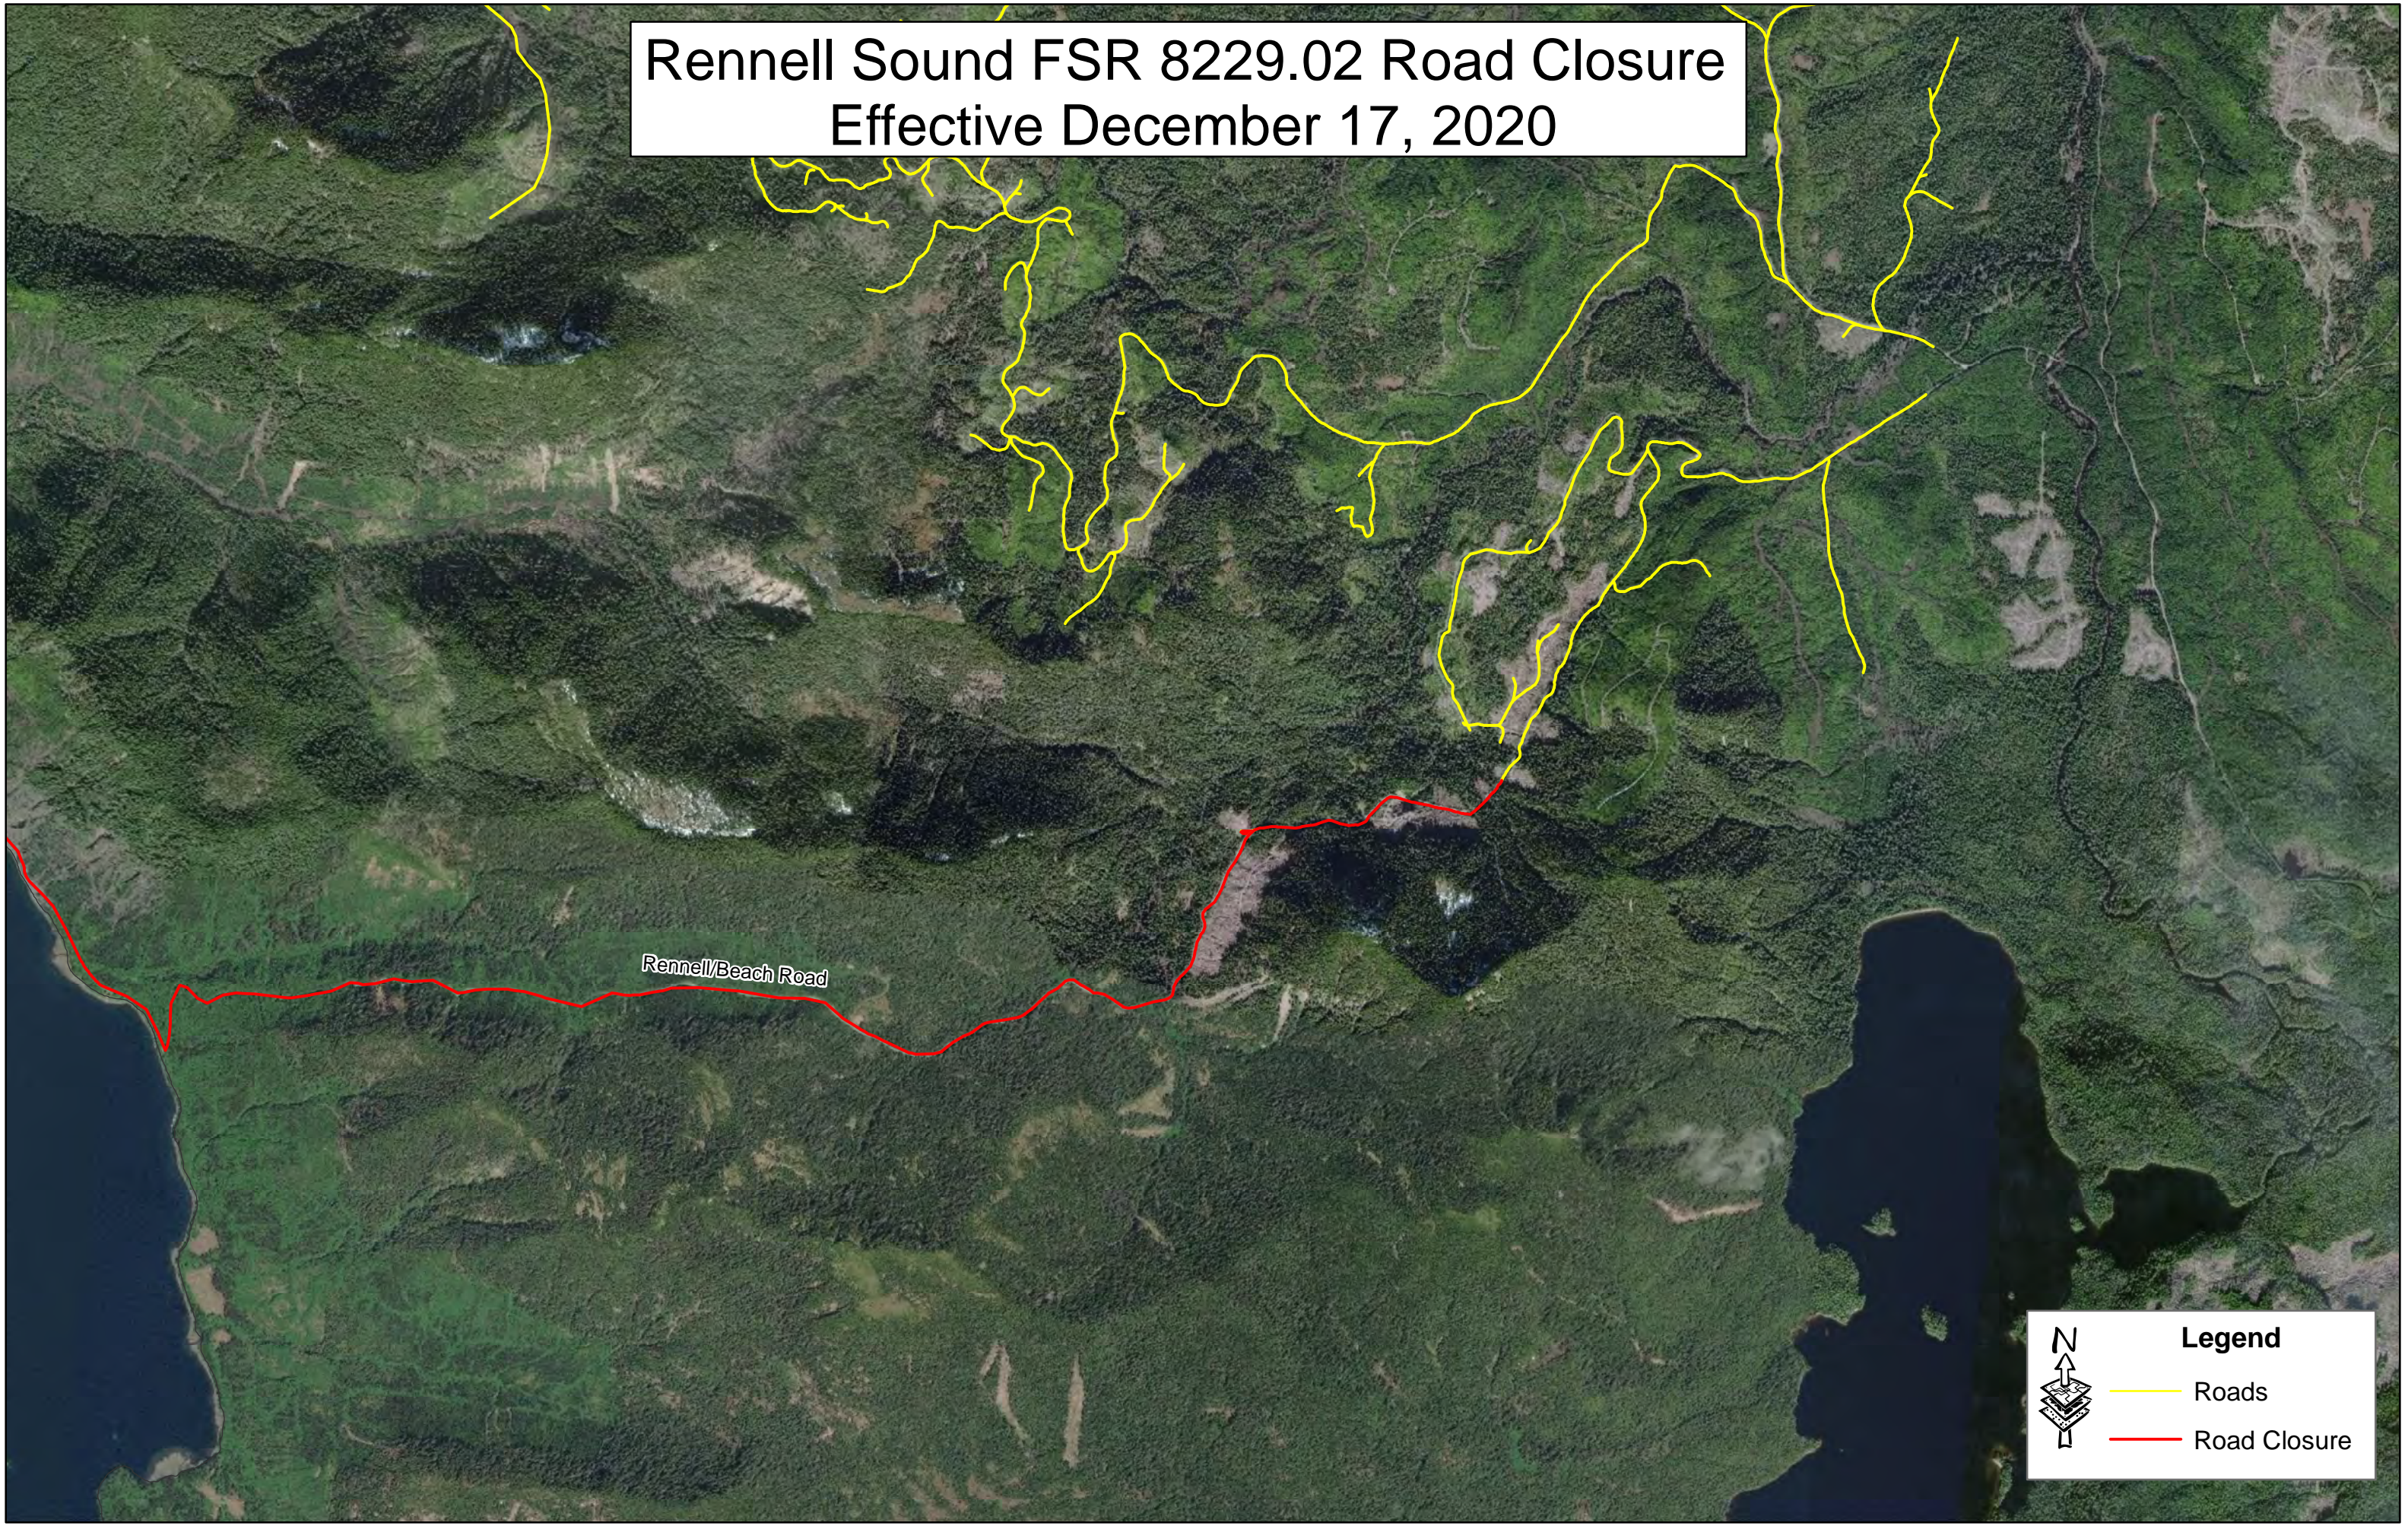

Rennell Sound FSR 8229.02 Road Closure
Effective December 17, 2020

Rennell/Beach Road

Legend

-  Roads
-  Road Closure