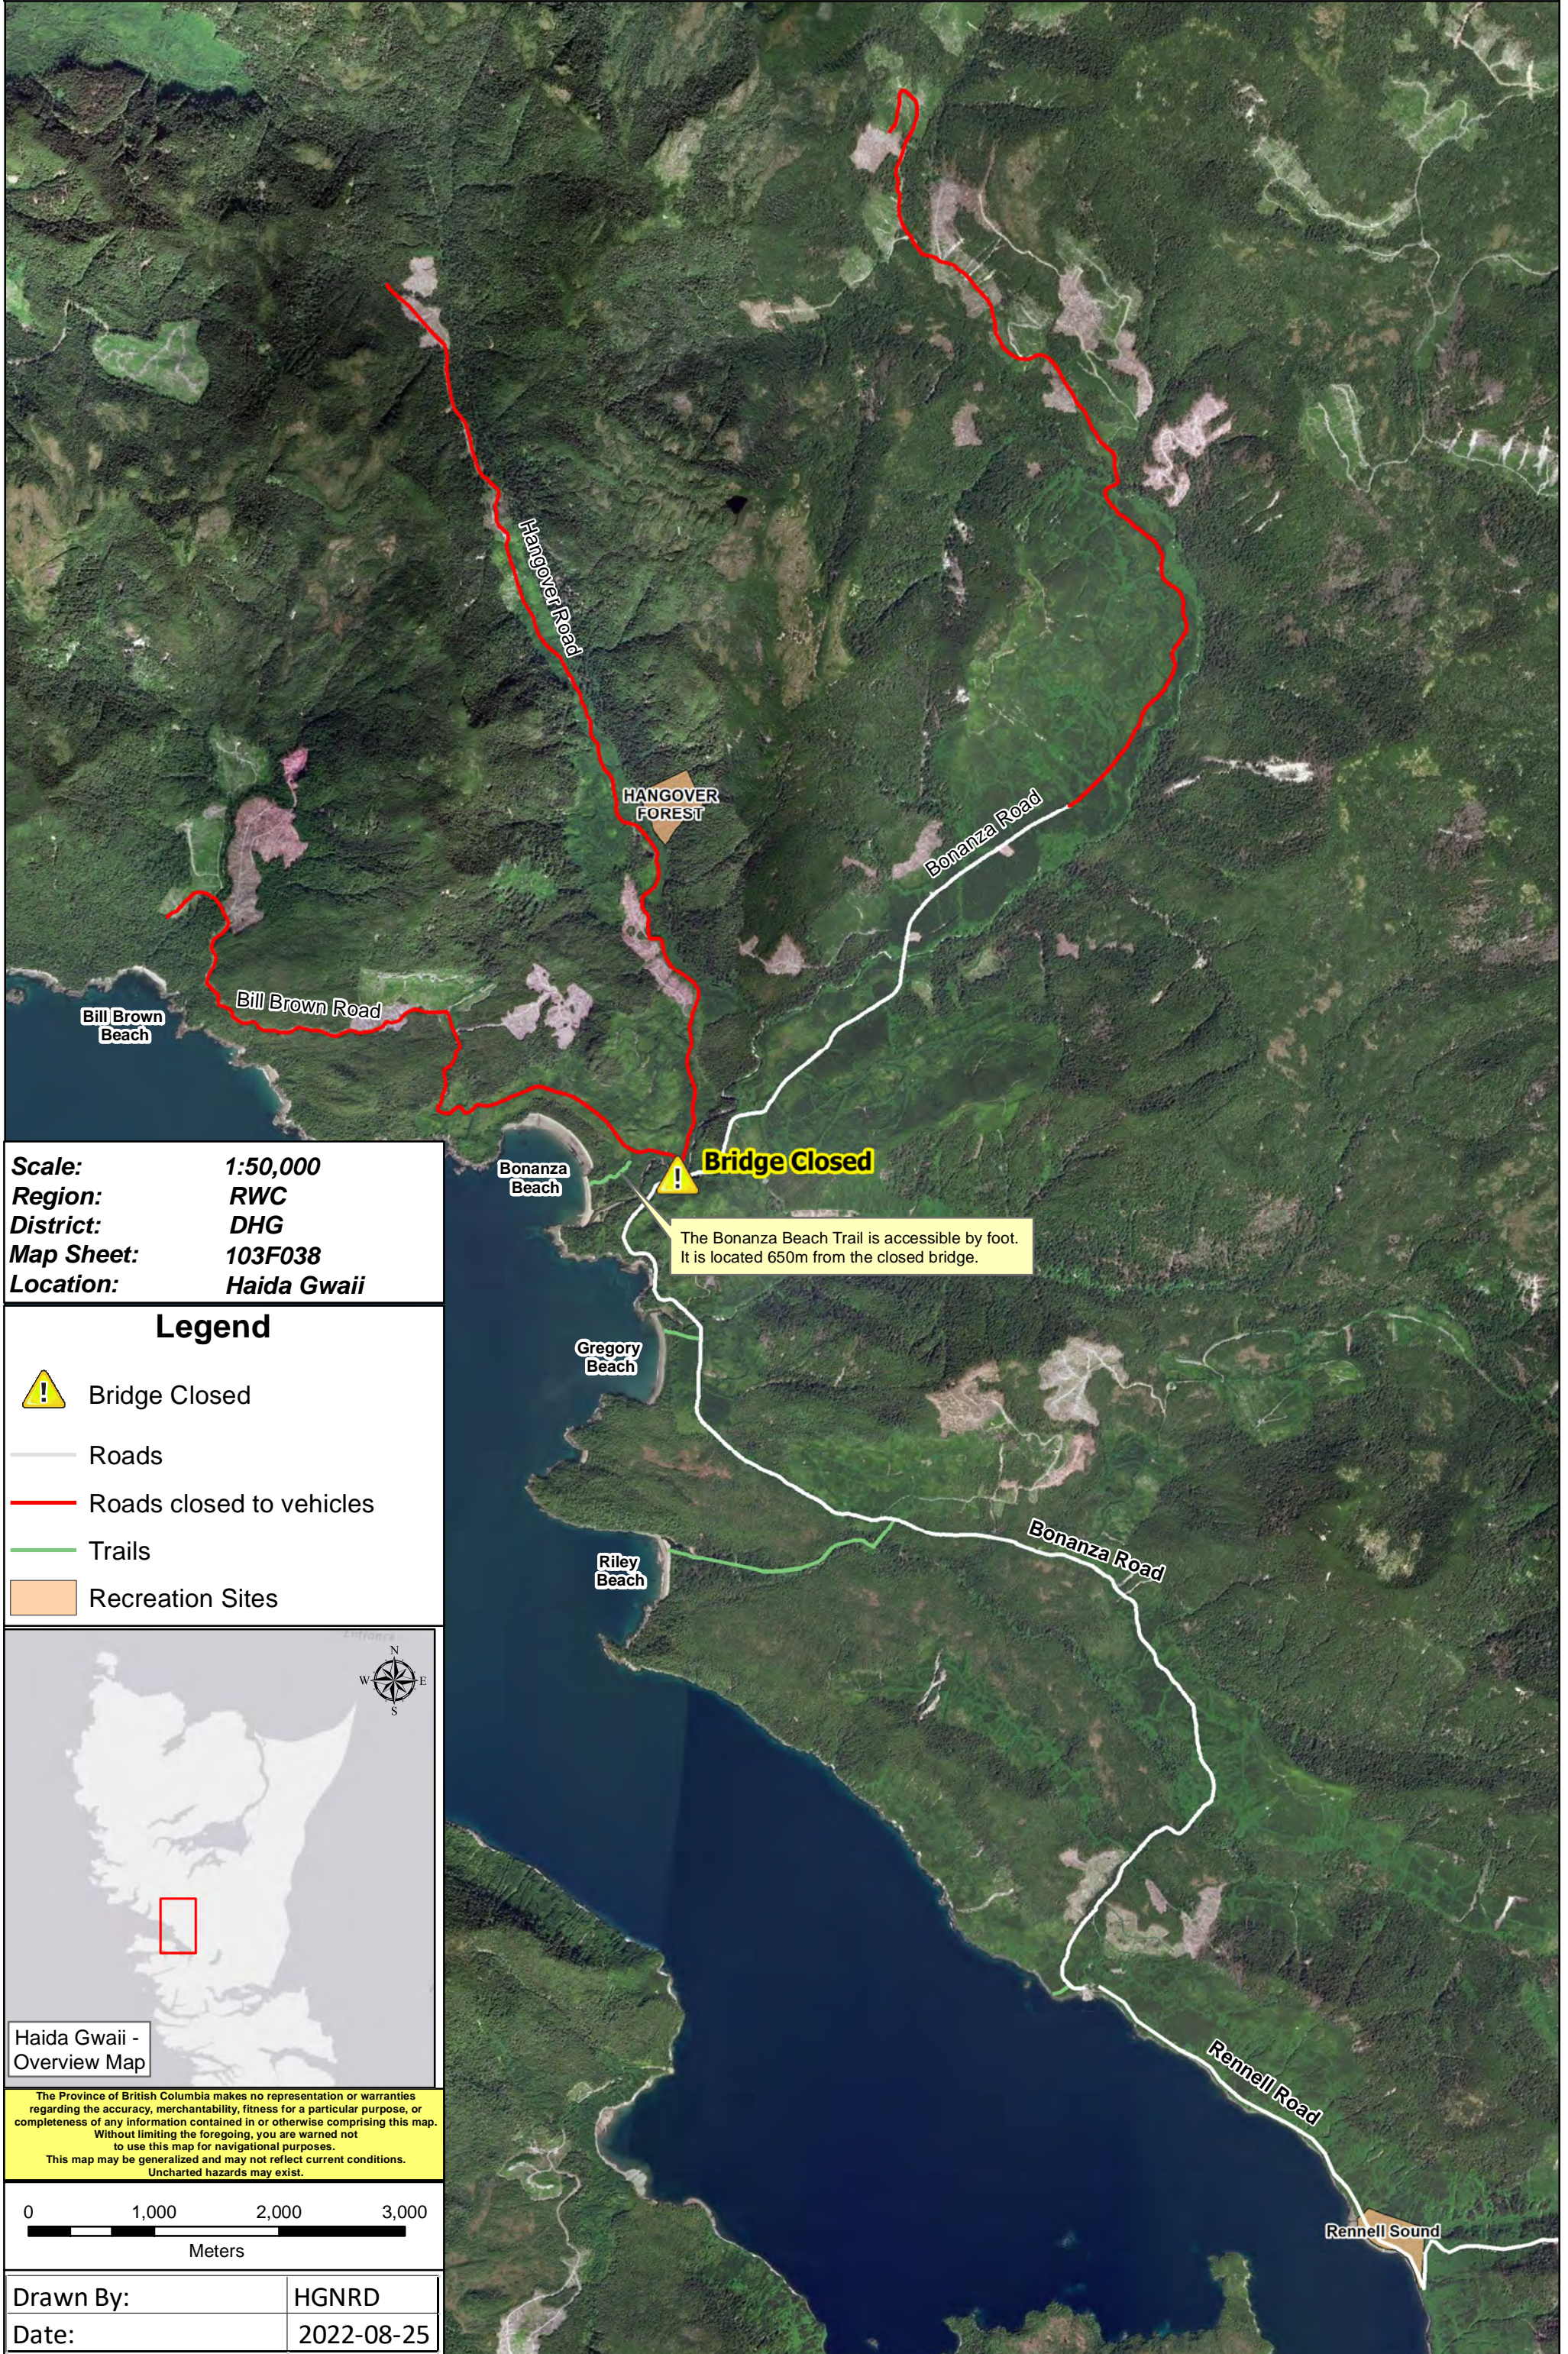

Bonanza Bridge Closure

Scale: 1:50,000
Region: RWC
District: DHG
Map Sheet: 103F038
Location: Haida Gwaii

Legend

-  Bridge Closed
-  Roads
-  Roads closed to vehicles
-  Trails
-  Recreation Sites

Haida Gwaii - Overview Map

The Province of British Columbia makes no representation or warranties regarding the accuracy, merchantability, fitness for a particular purpose, or completeness of any information contained in or otherwise comprising this map. Without limiting the foregoing, you are warned not to use this map for navigational purposes.
 This map may be generalized and may not reflect current conditions. Uncharted hazards may exist.

Drawn By: HGNRD
Date: 2022-08-25