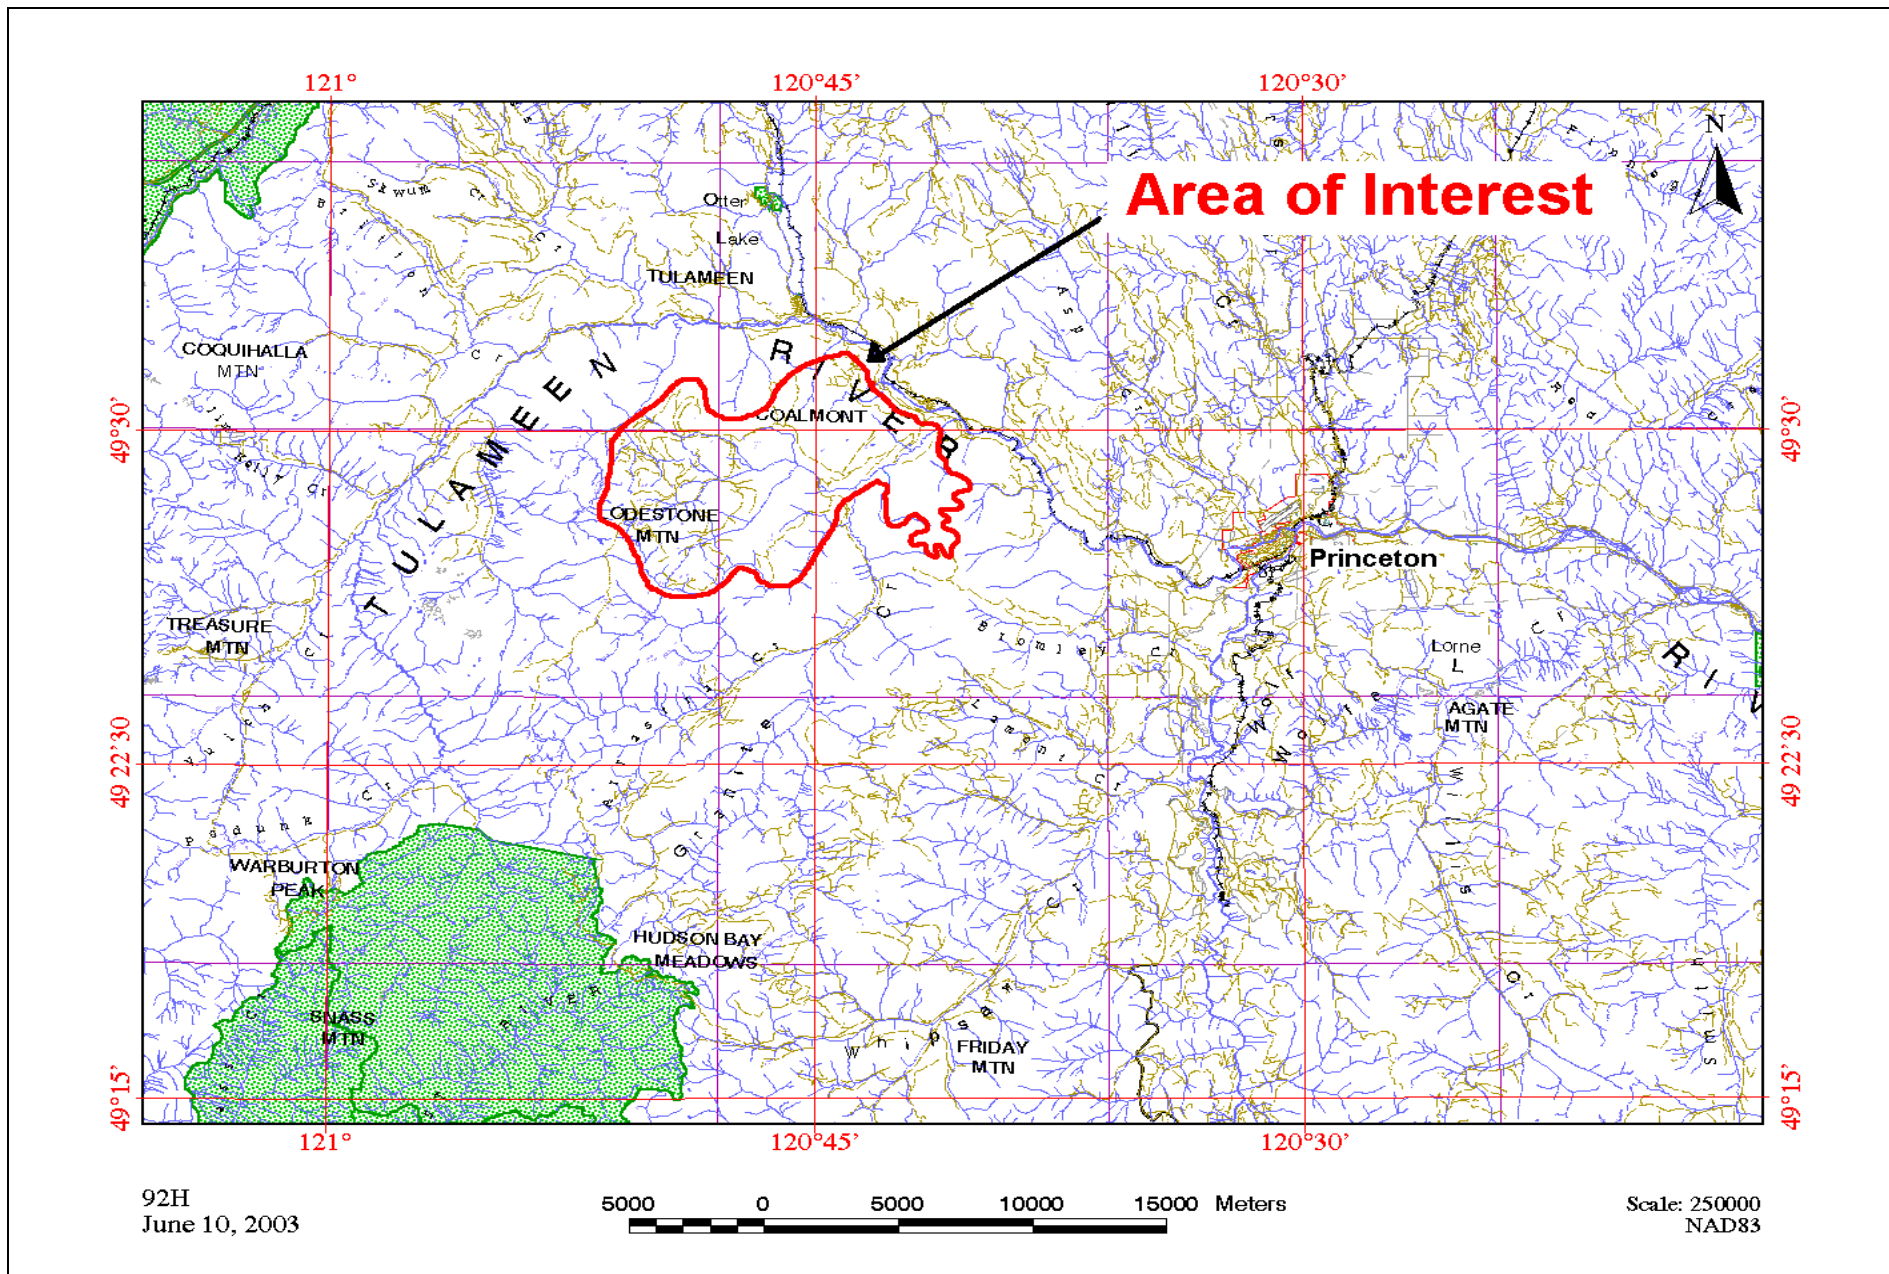

Map #1 Tulameen Trails – General Location

92H
June 10, 2003

5000 0 5000 10000 15000 Meters

Scale: 250000
NAD83