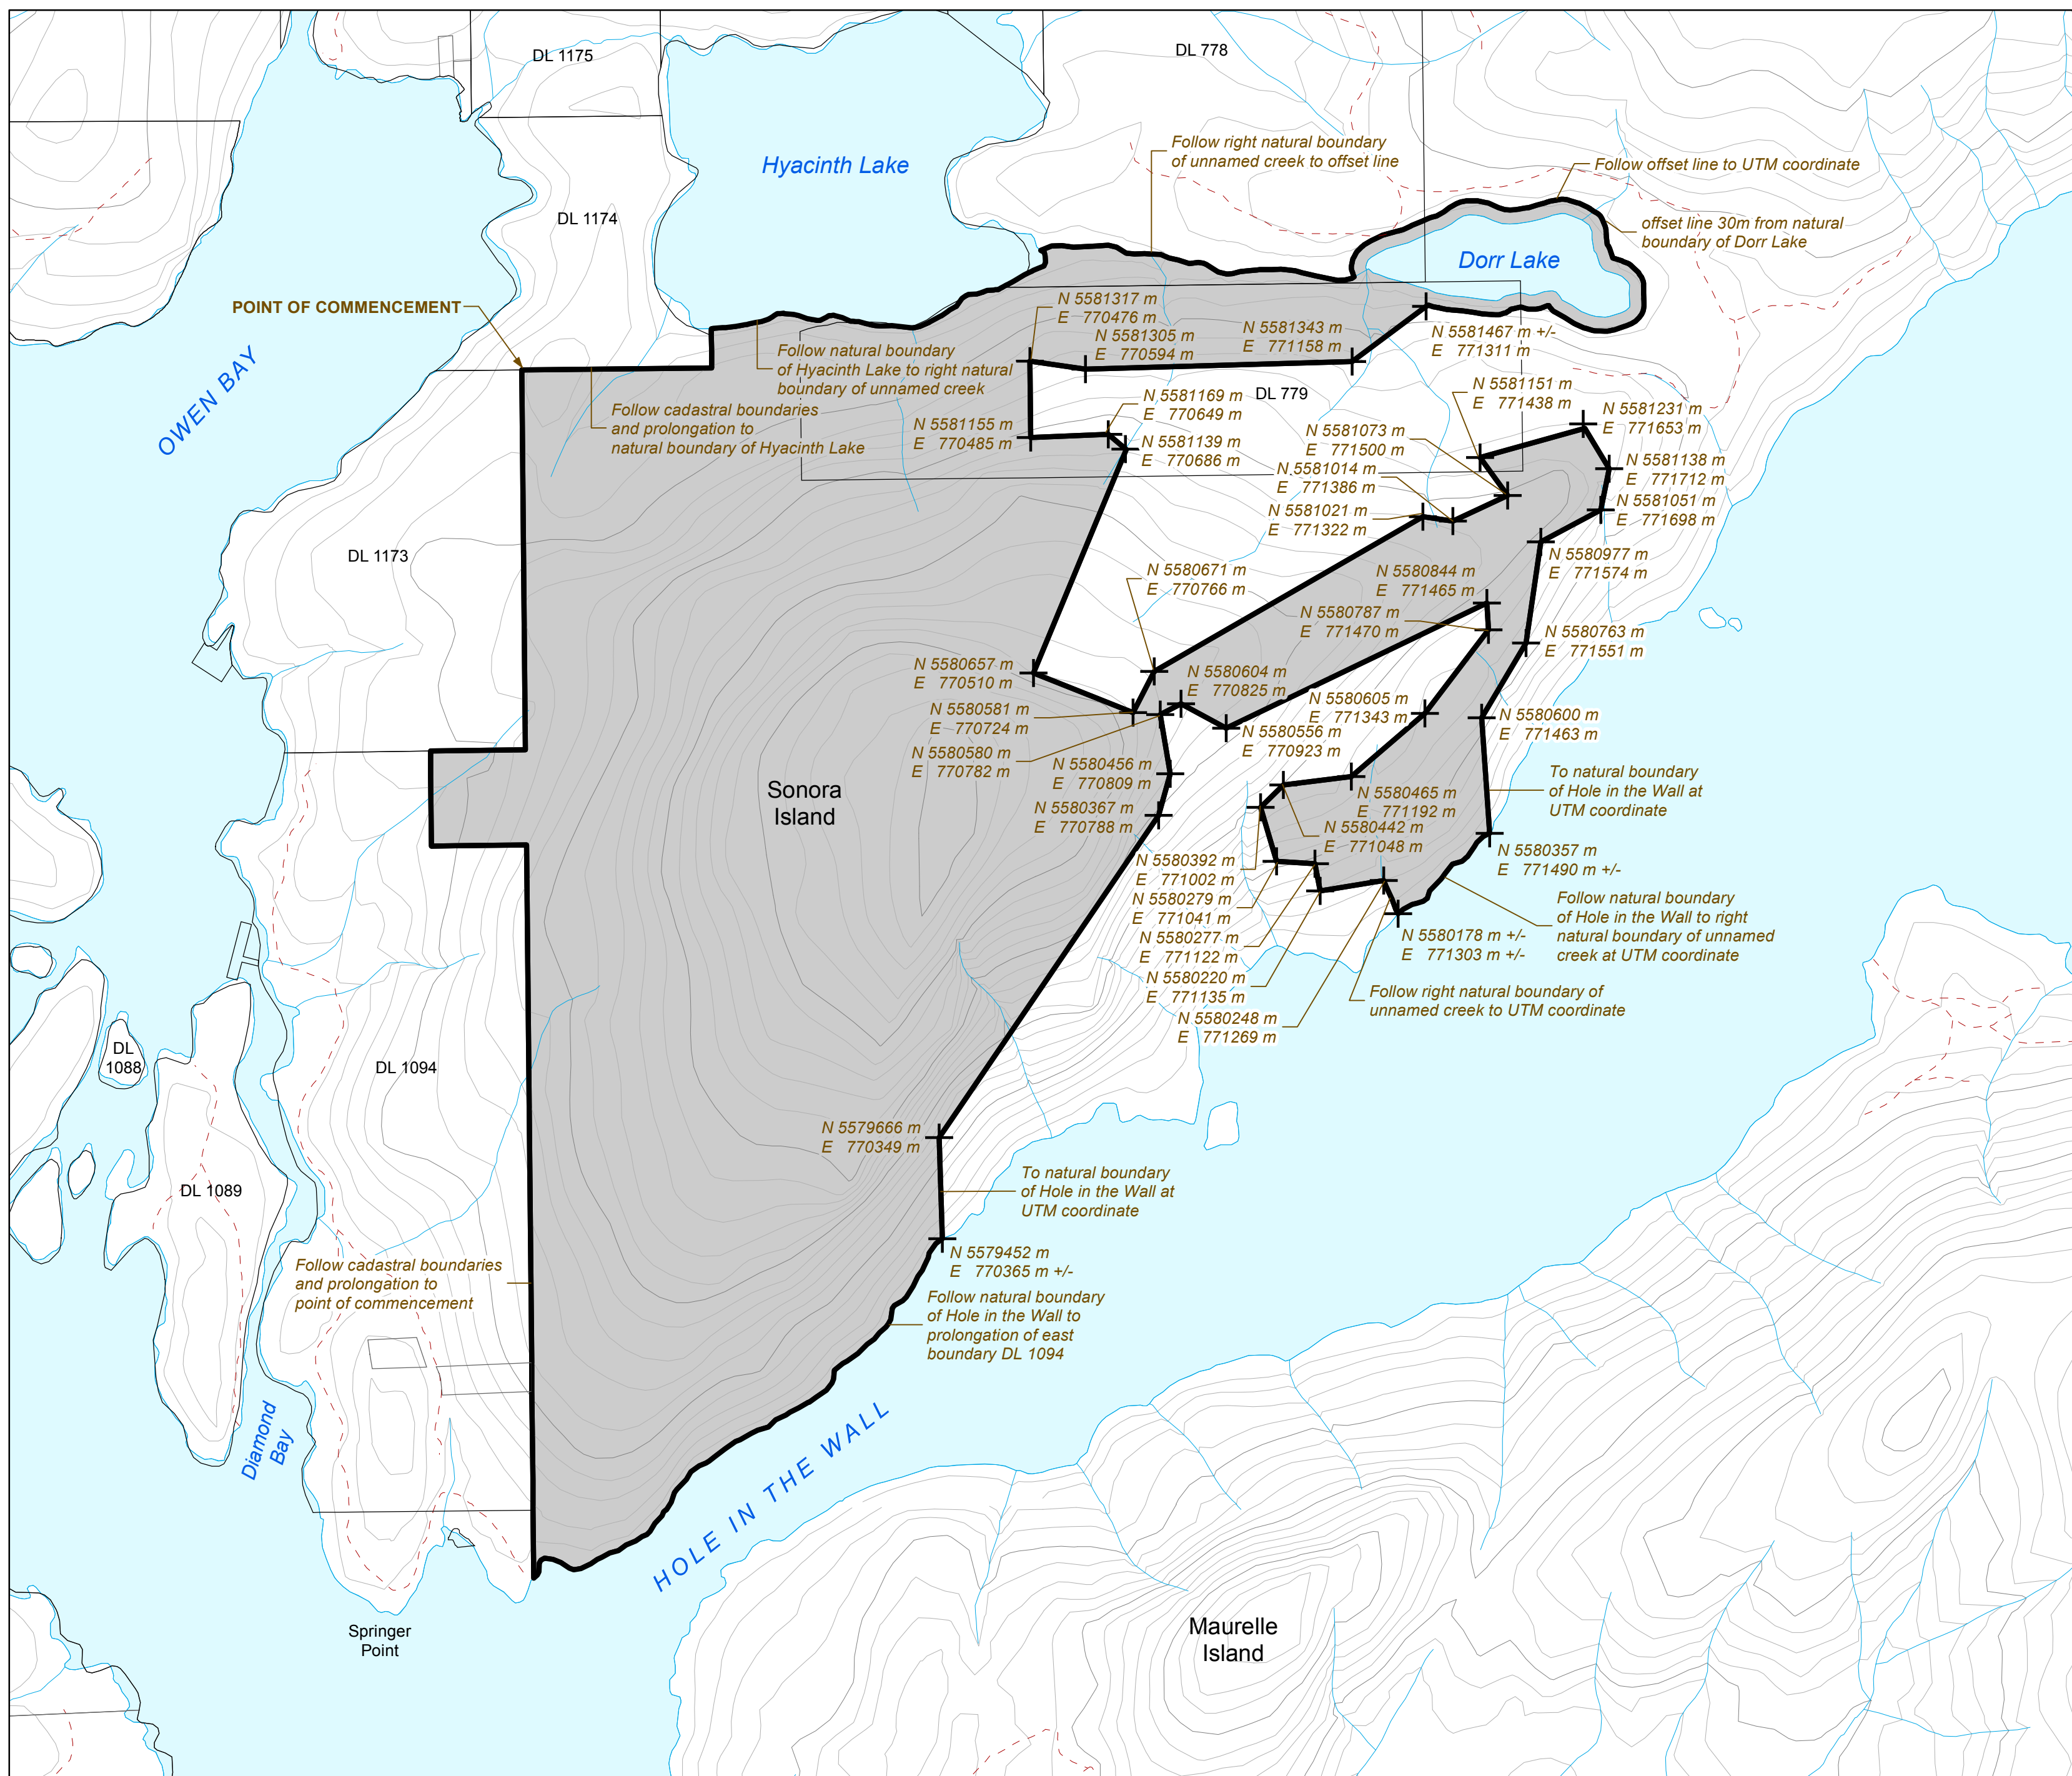

Thurlow Special Forest Management Area

Legend

Thurlow Special Forest Management Area

577.3409711 G786 SFMA1 2016

DRAFT

Ratio scale correct at 17" X 22" pagesize

Point of Commencement

Northeast corner of DL 1173 Sayward District, thence clockwise

Datestamp: September 28, 2016 11:38
Created by: GeoBC, RG
Projection/Datum: BC Albers/NAD 83
Filename: SFMA_GBR_20160928