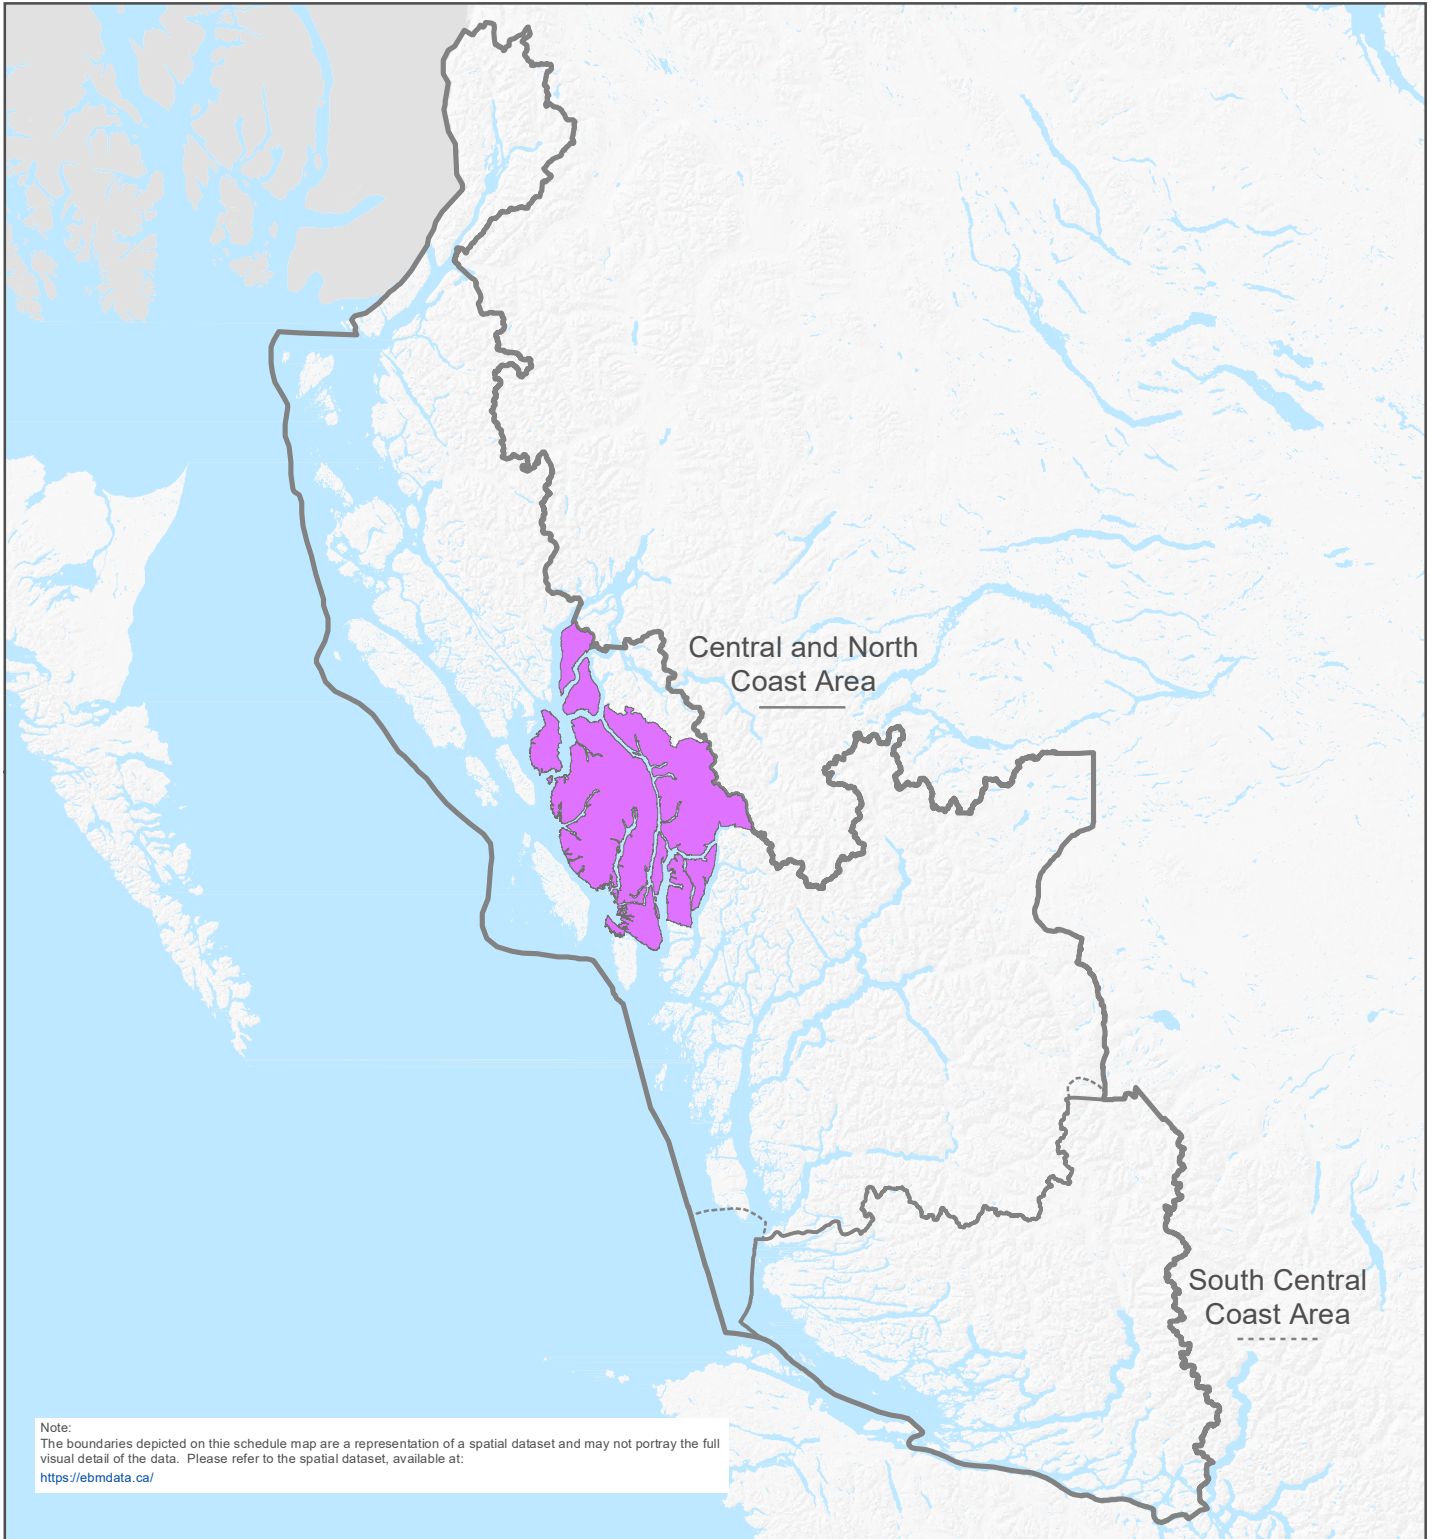

Great Bear Rainforest Order
Schedule R - Kermode Stewardship Areas

Note:
The boundaries depicted on this schedule map are a representation of a spatial dataset and may not portray the full visual detail of the data. Please refer to the spatial dataset, available at:
<https://ebmdata.ca/>

June 2023

-  Kermode Stewardship Area
-  Great Bear Rainforest Order Boundary