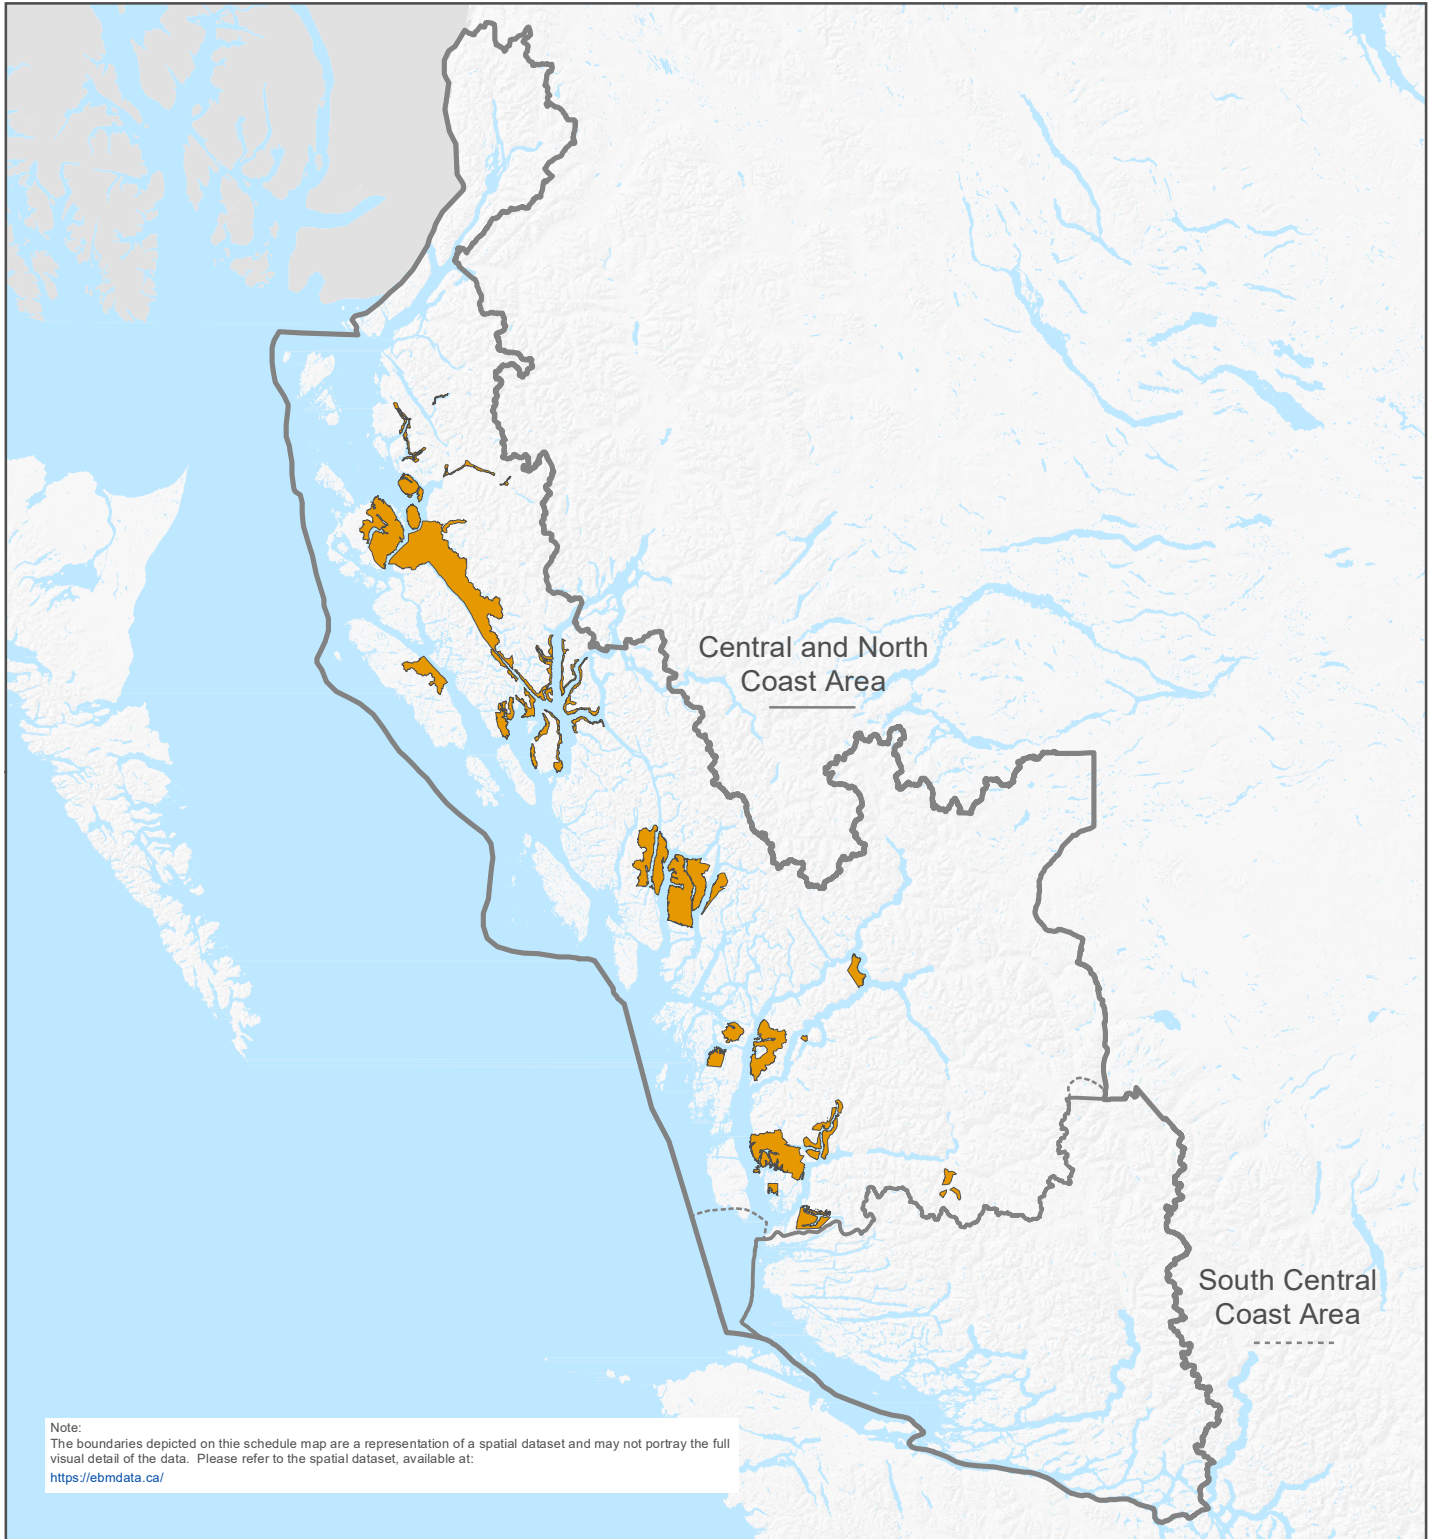

Great Bear Rainforest Order
Schedule Q - Cedar Stewardship Areas

Note:
The boundaries depicted on this schedule map are a representation of a spatial dataset and may not portray the full visual detail of the data. Please refer to the spatial dataset, available at:
<https://ebmdata.ca/>

June 2023

-  Cedar Stewardship Area
-  Great Bear Rainforest Order Boundary

1:3,200,000

0 25 50 100 km