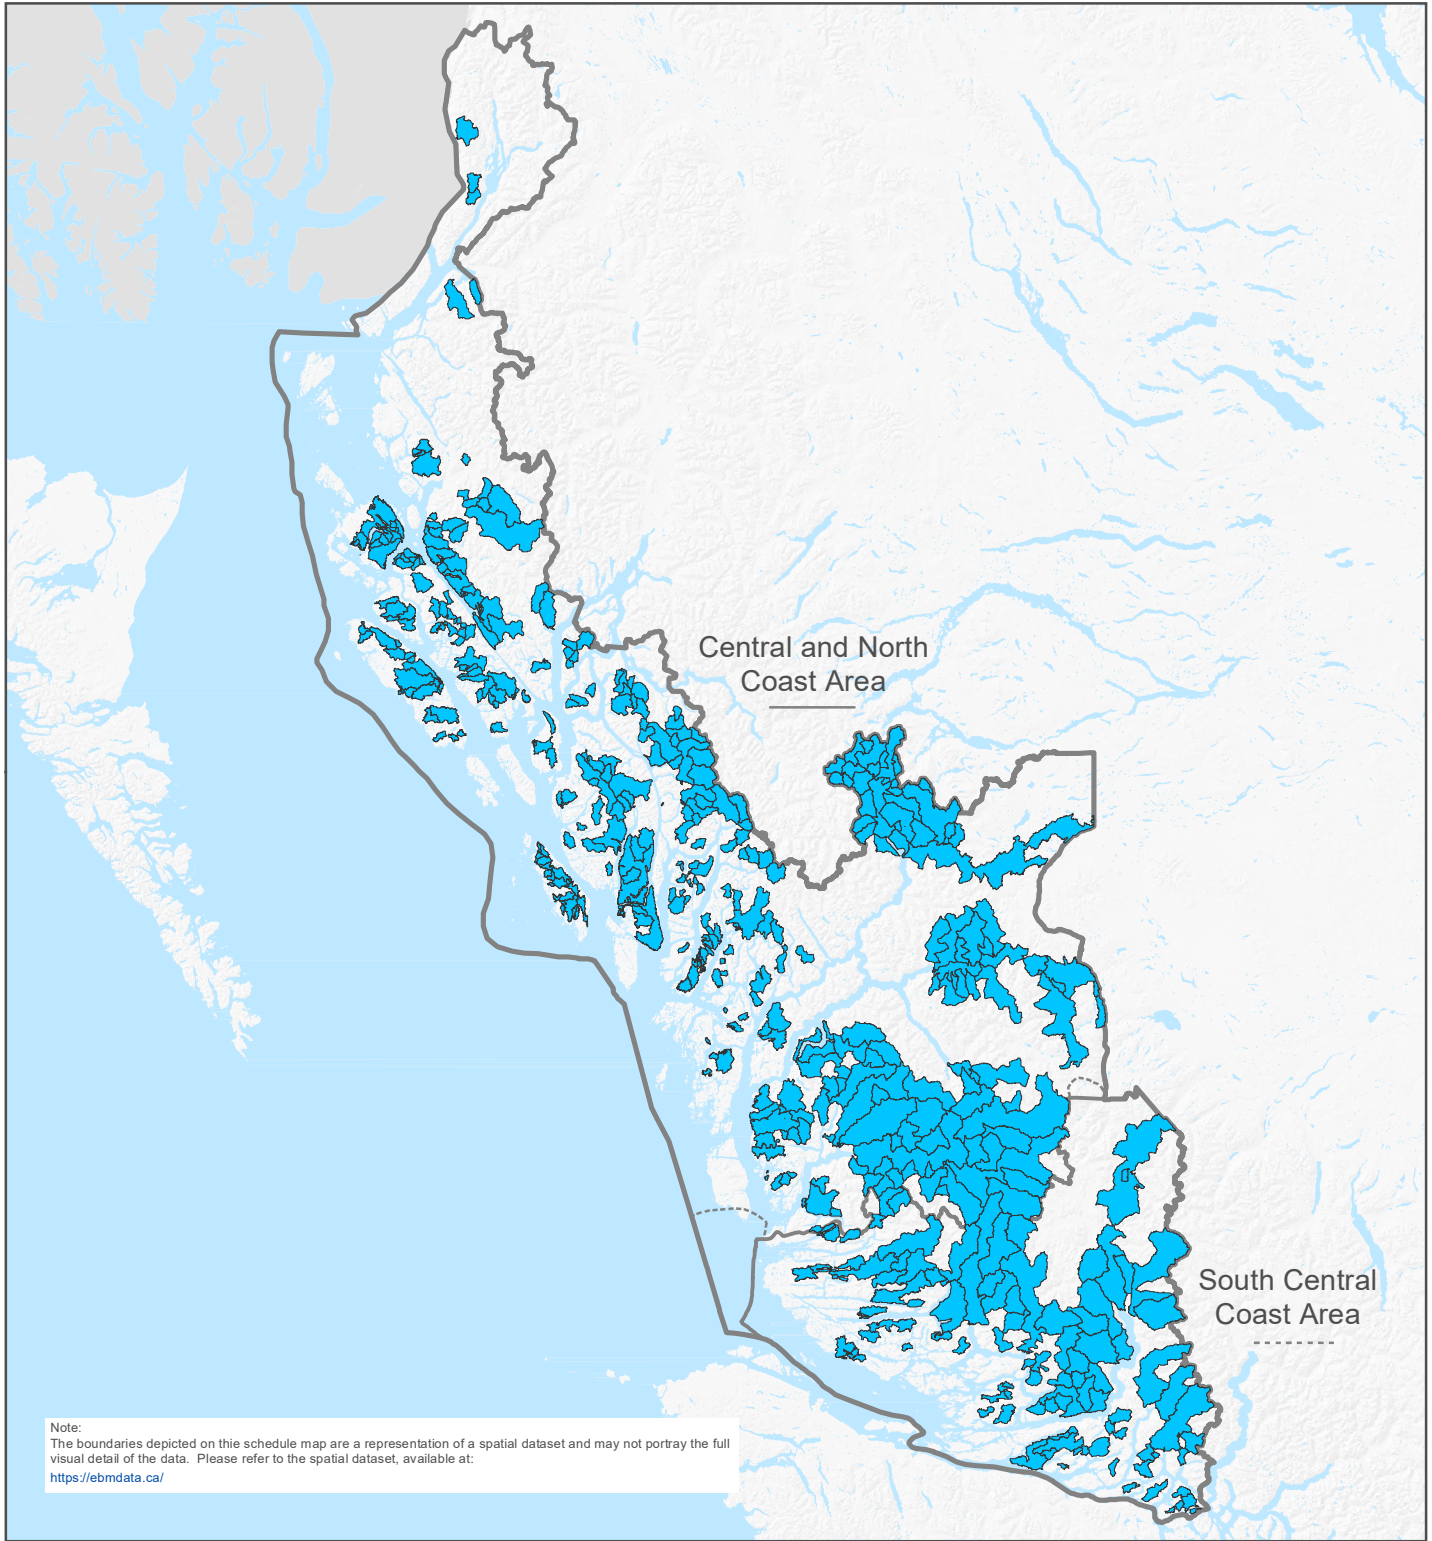

Great Bear Rainforest Order

Schedule E - Important Fisheries Watersheds

June 2023

-  Important Fisheries Watersheds
-  Great Bear Rainforest Order Boundary

1:3,200,000

0 25 50 100 km