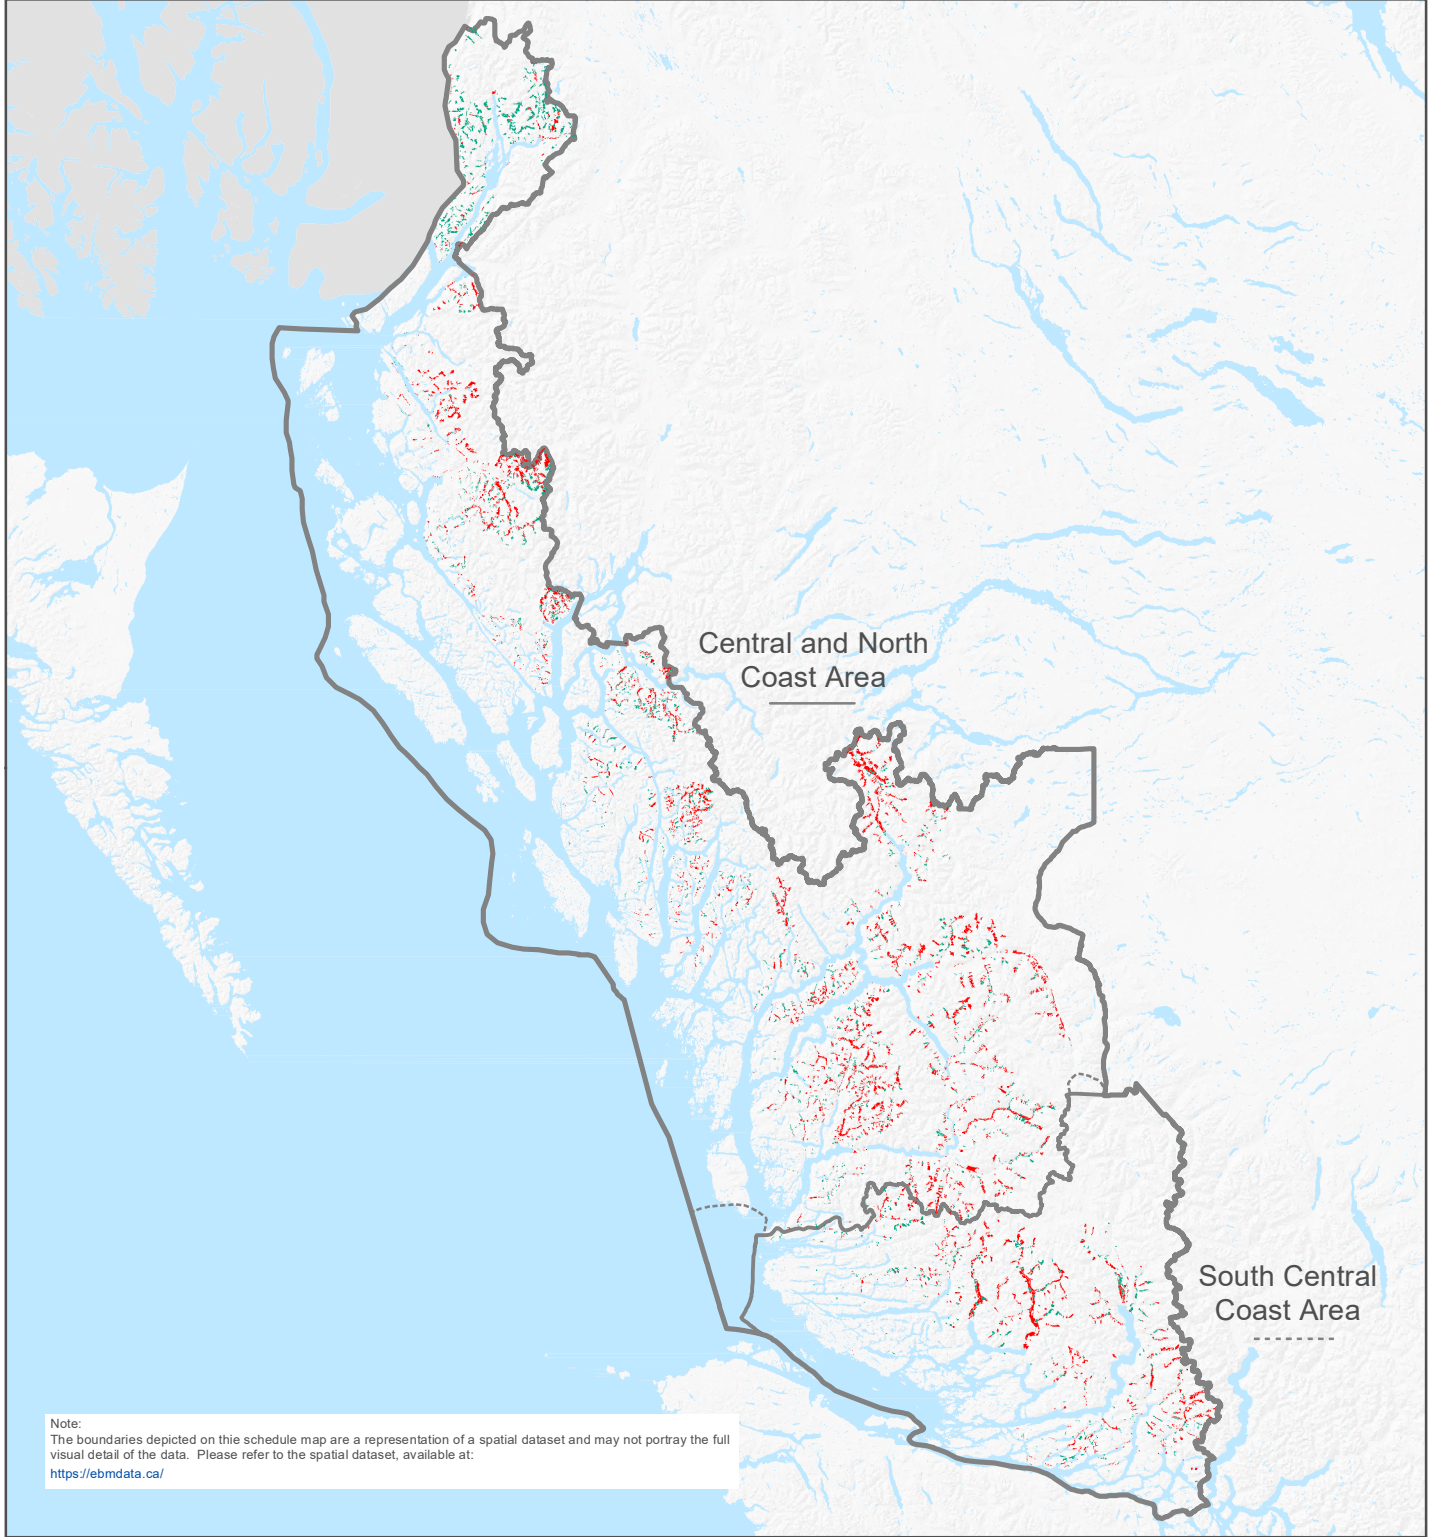

Great Bear Rainforest Order  
**Schedule D - Grizzly Bear Habitat**

Note:  
The boundaries depicted on this schedule map are a representation of a spatial dataset and may not portray the full visual detail of the data. Please refer to the spatial dataset, available at:  
<https://ebmdata.ca/>

June 2023

-  Class 1 Grizzly Bear Habitat
-  Class 2 Grizzly Bear Habitat
-  Great Bear Rainforest Order Boundary