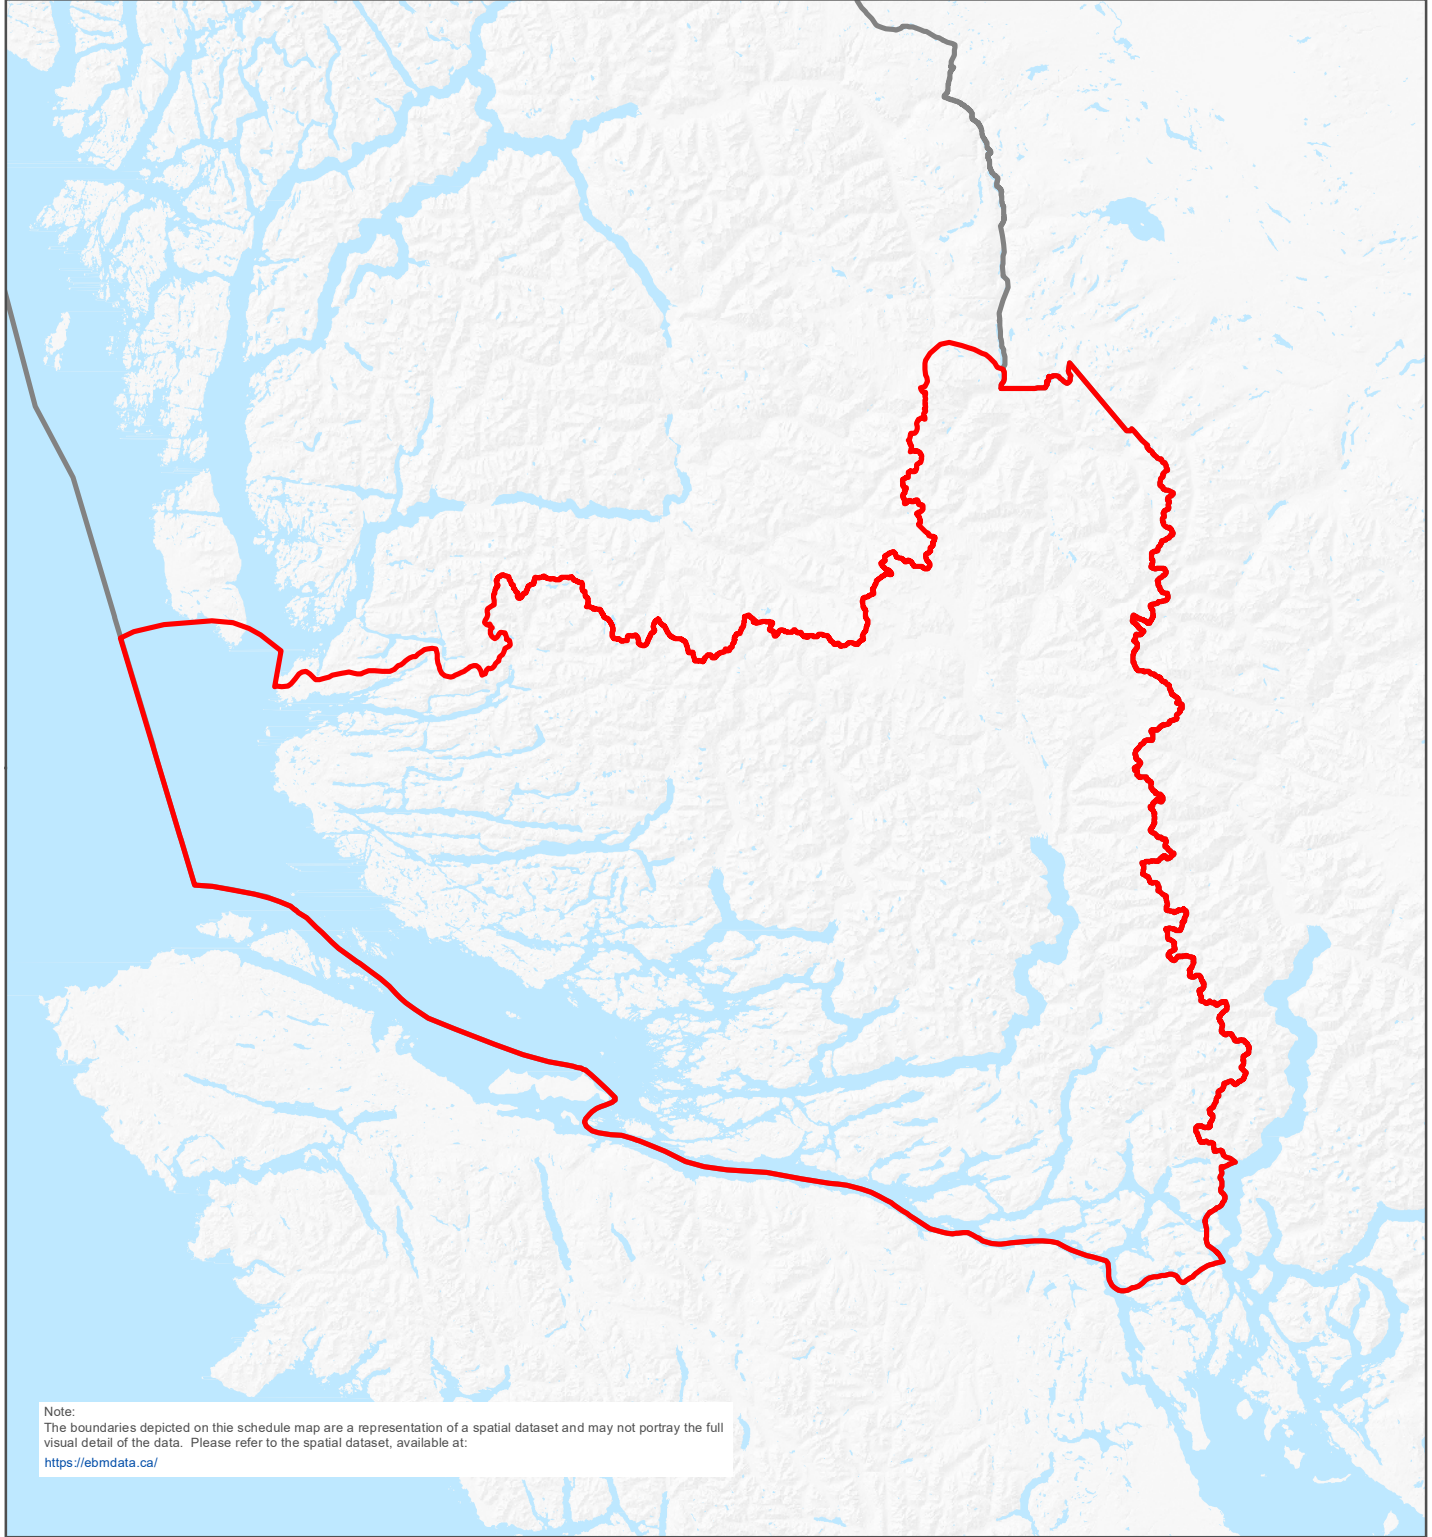

Great Bear Rainforest Order
Schedule C - South Central Coast Area

June 2023

-  South Central Coast Area
-  Great Bear Rainforest Order Boundary

1:1,500,000

0 12.5 25 50 km

Area of Interest