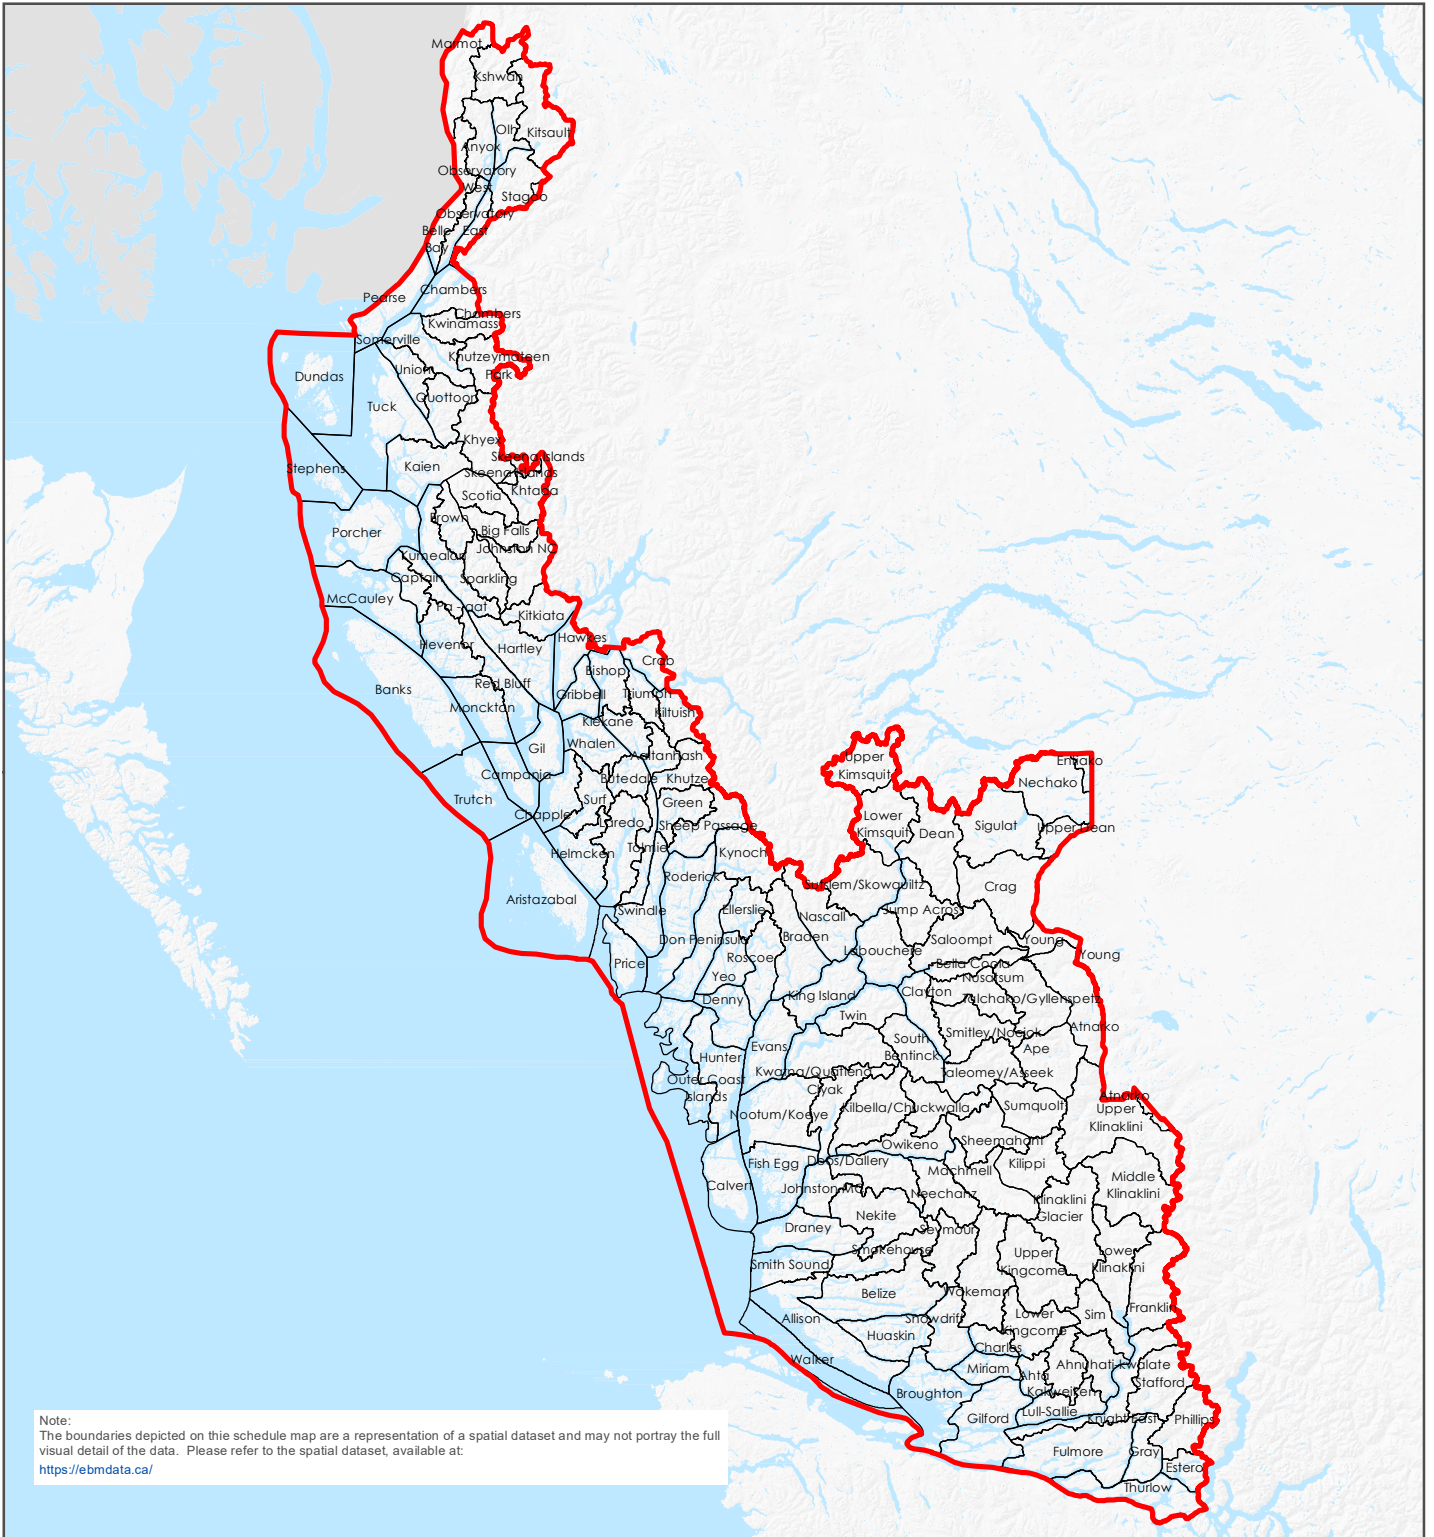

Great Bear Rainforest Order

Schedule A - Landscape Units Covered by this Order

Note:
 The boundaries depicted on this schedule map are a representation of a spatial dataset and may not portray the full visual detail of the data. Please refer to the spatial dataset, available at:
<https://ebmdata.ca/>

 Great Bear Rainforest Order Boundary
 Landscape Unit

June 2023